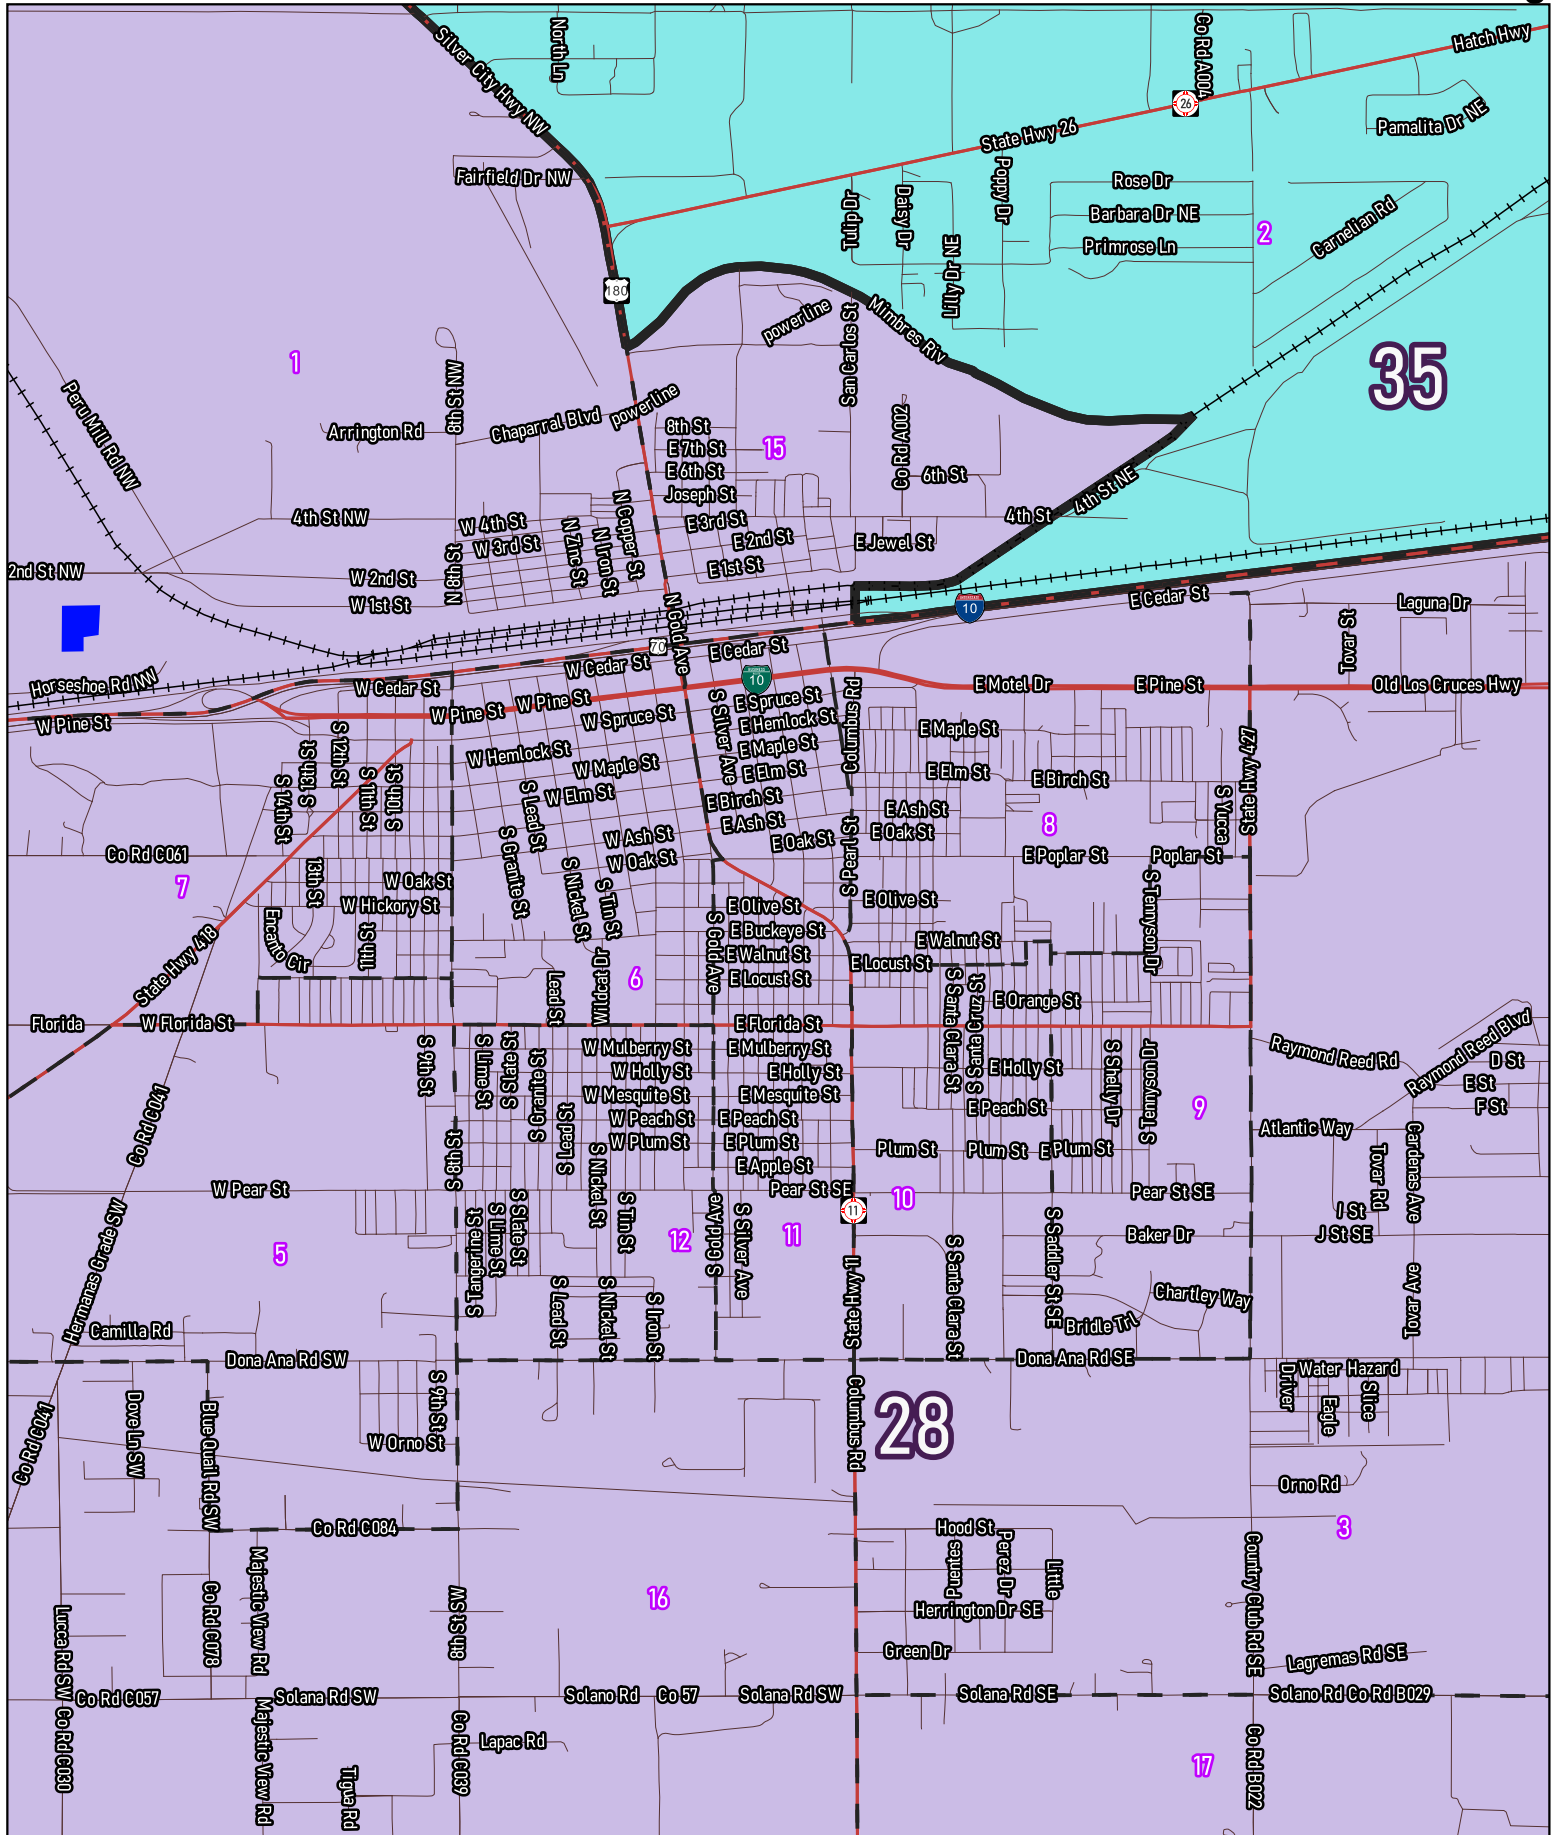

For the New Mexico
Legislative Council Service

▭ Precincts
xxx Counties

12/15/2021