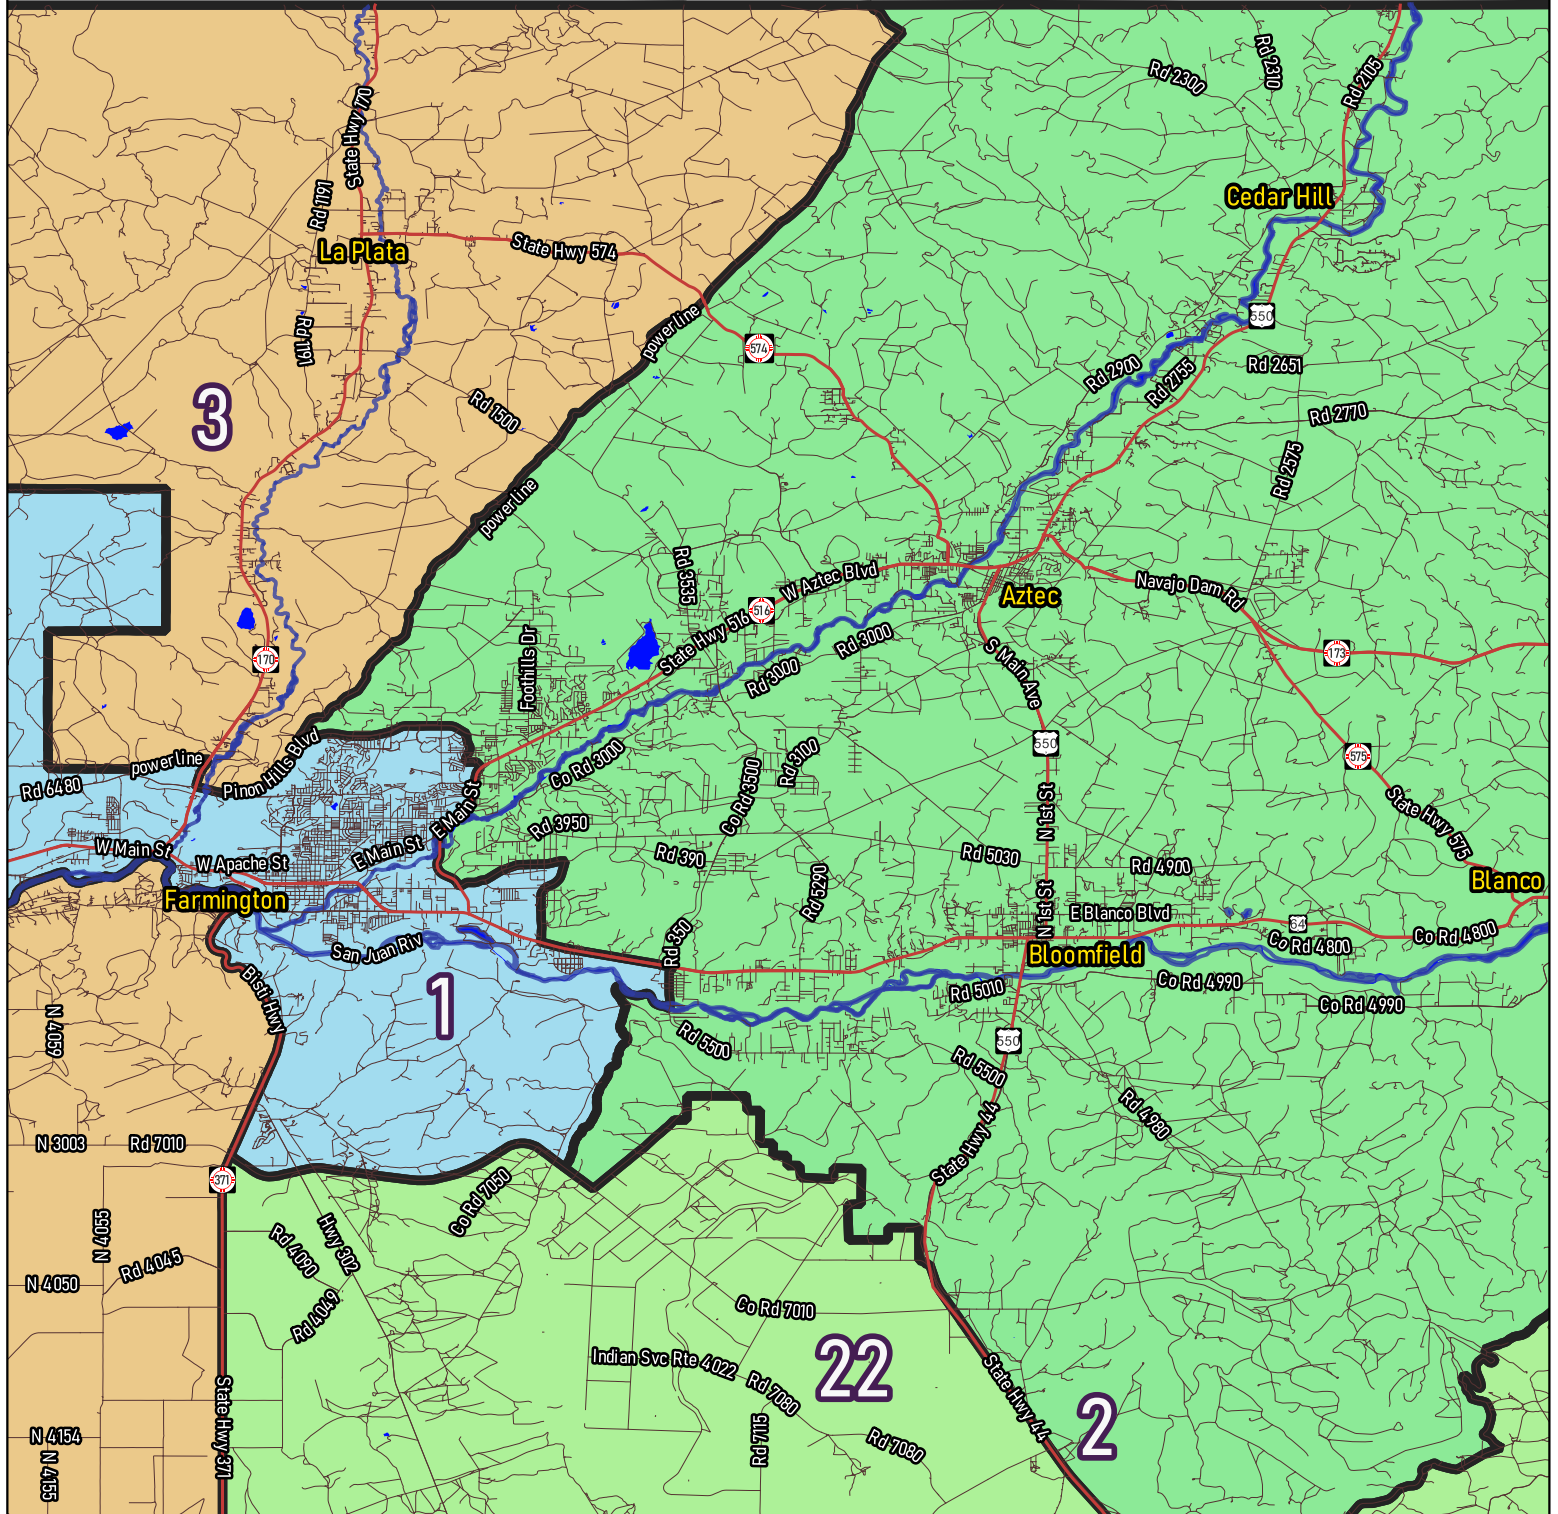

For the New Mexico
Legislative Council Service

▭ ▭ Precincts
xxx Counties