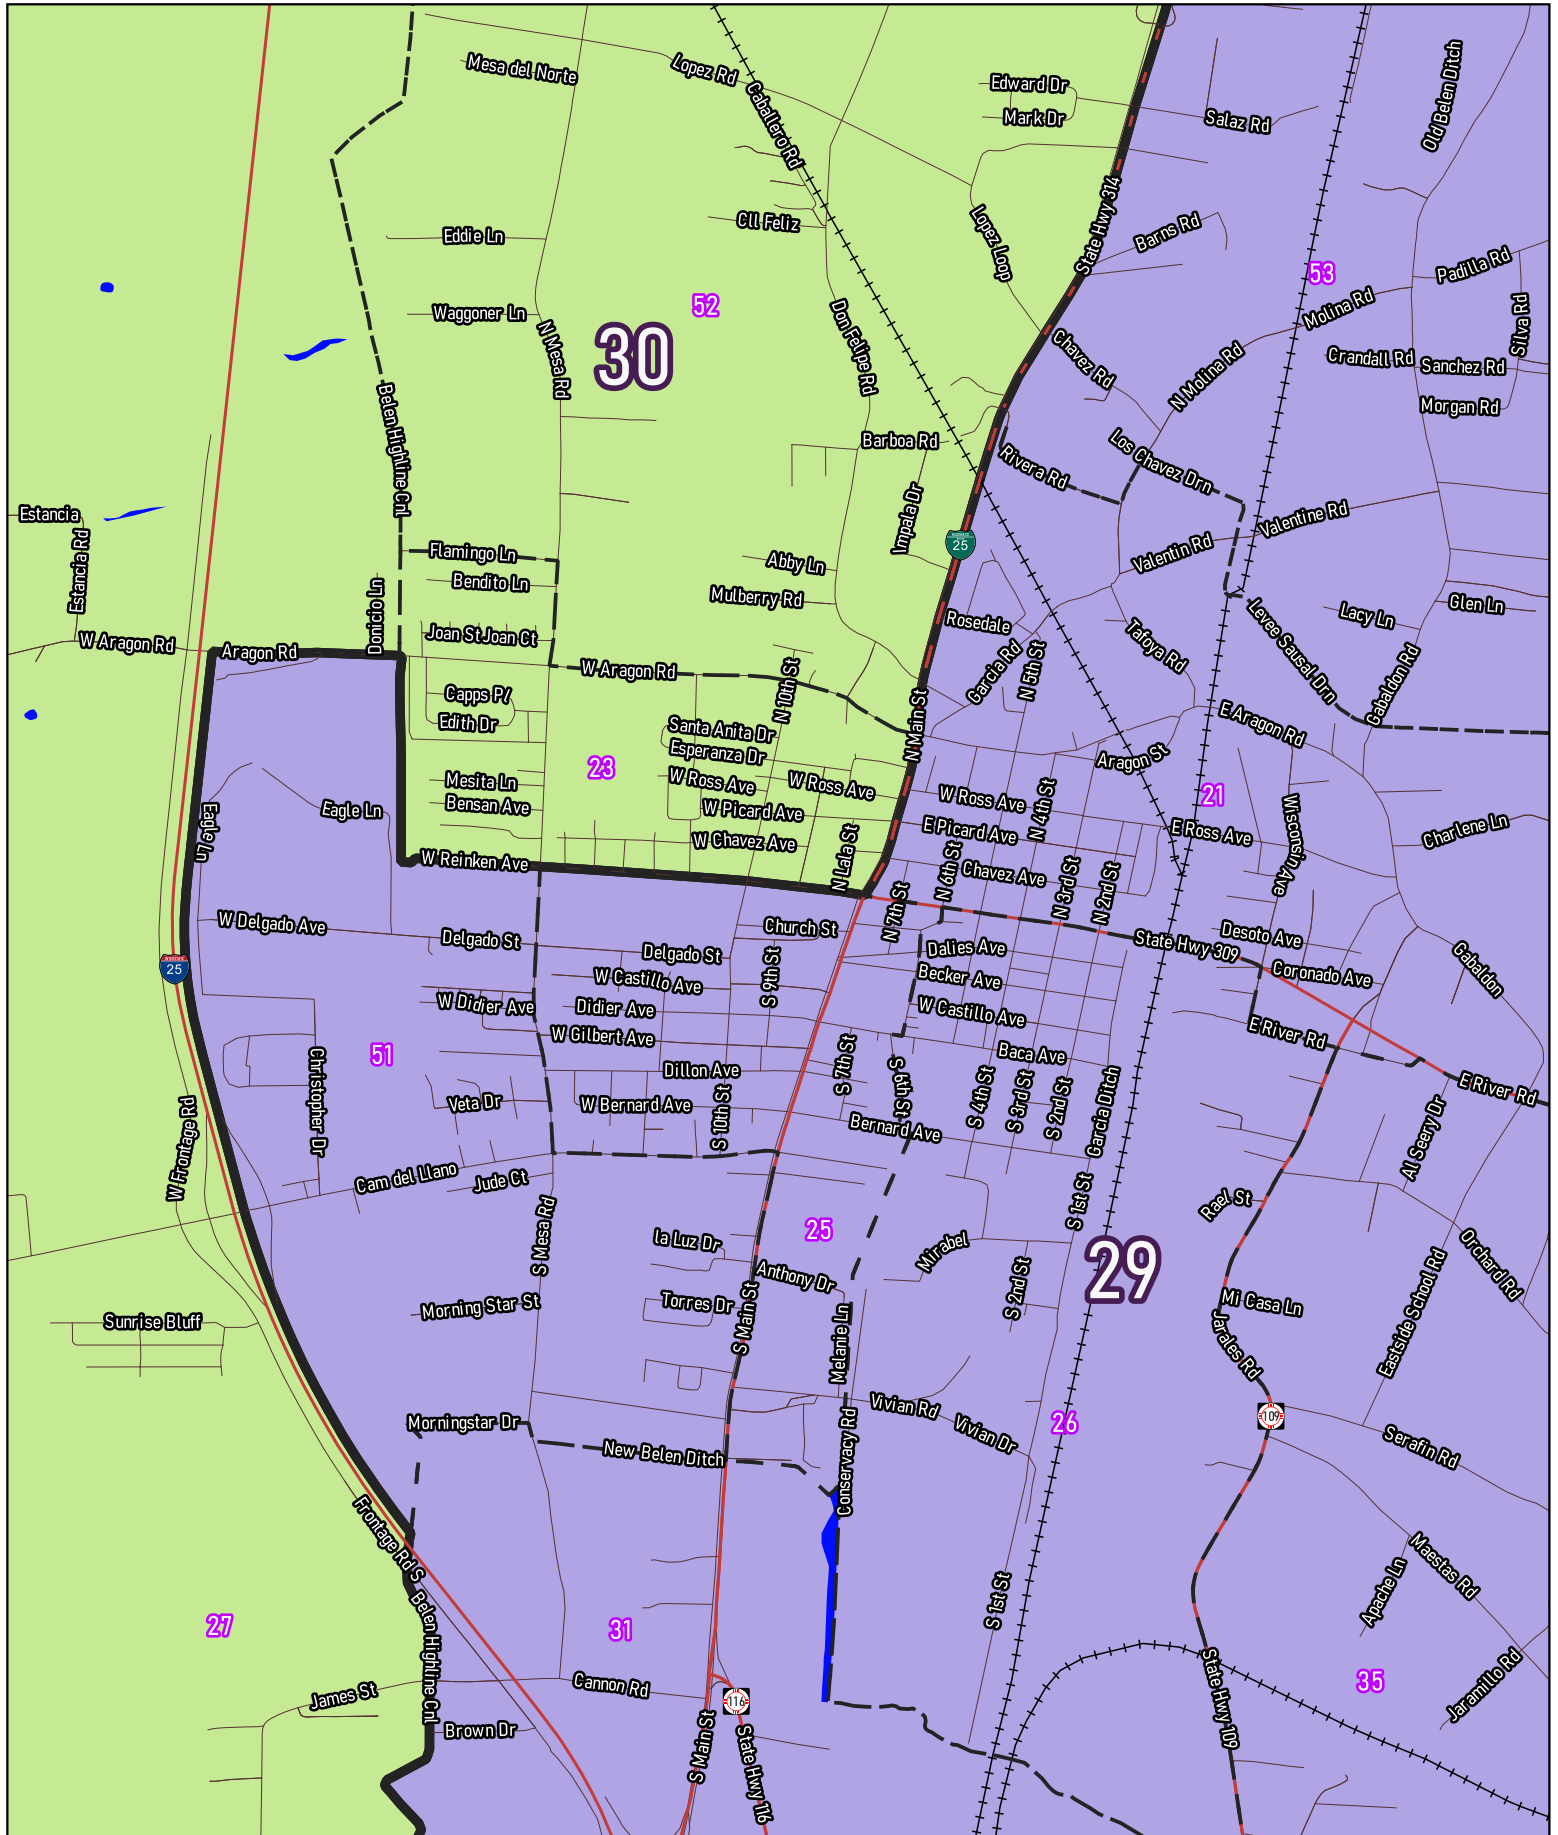

For the New Mexico
Legislative Council Service

▭ Precincts
xxx Counties

12/15/2021