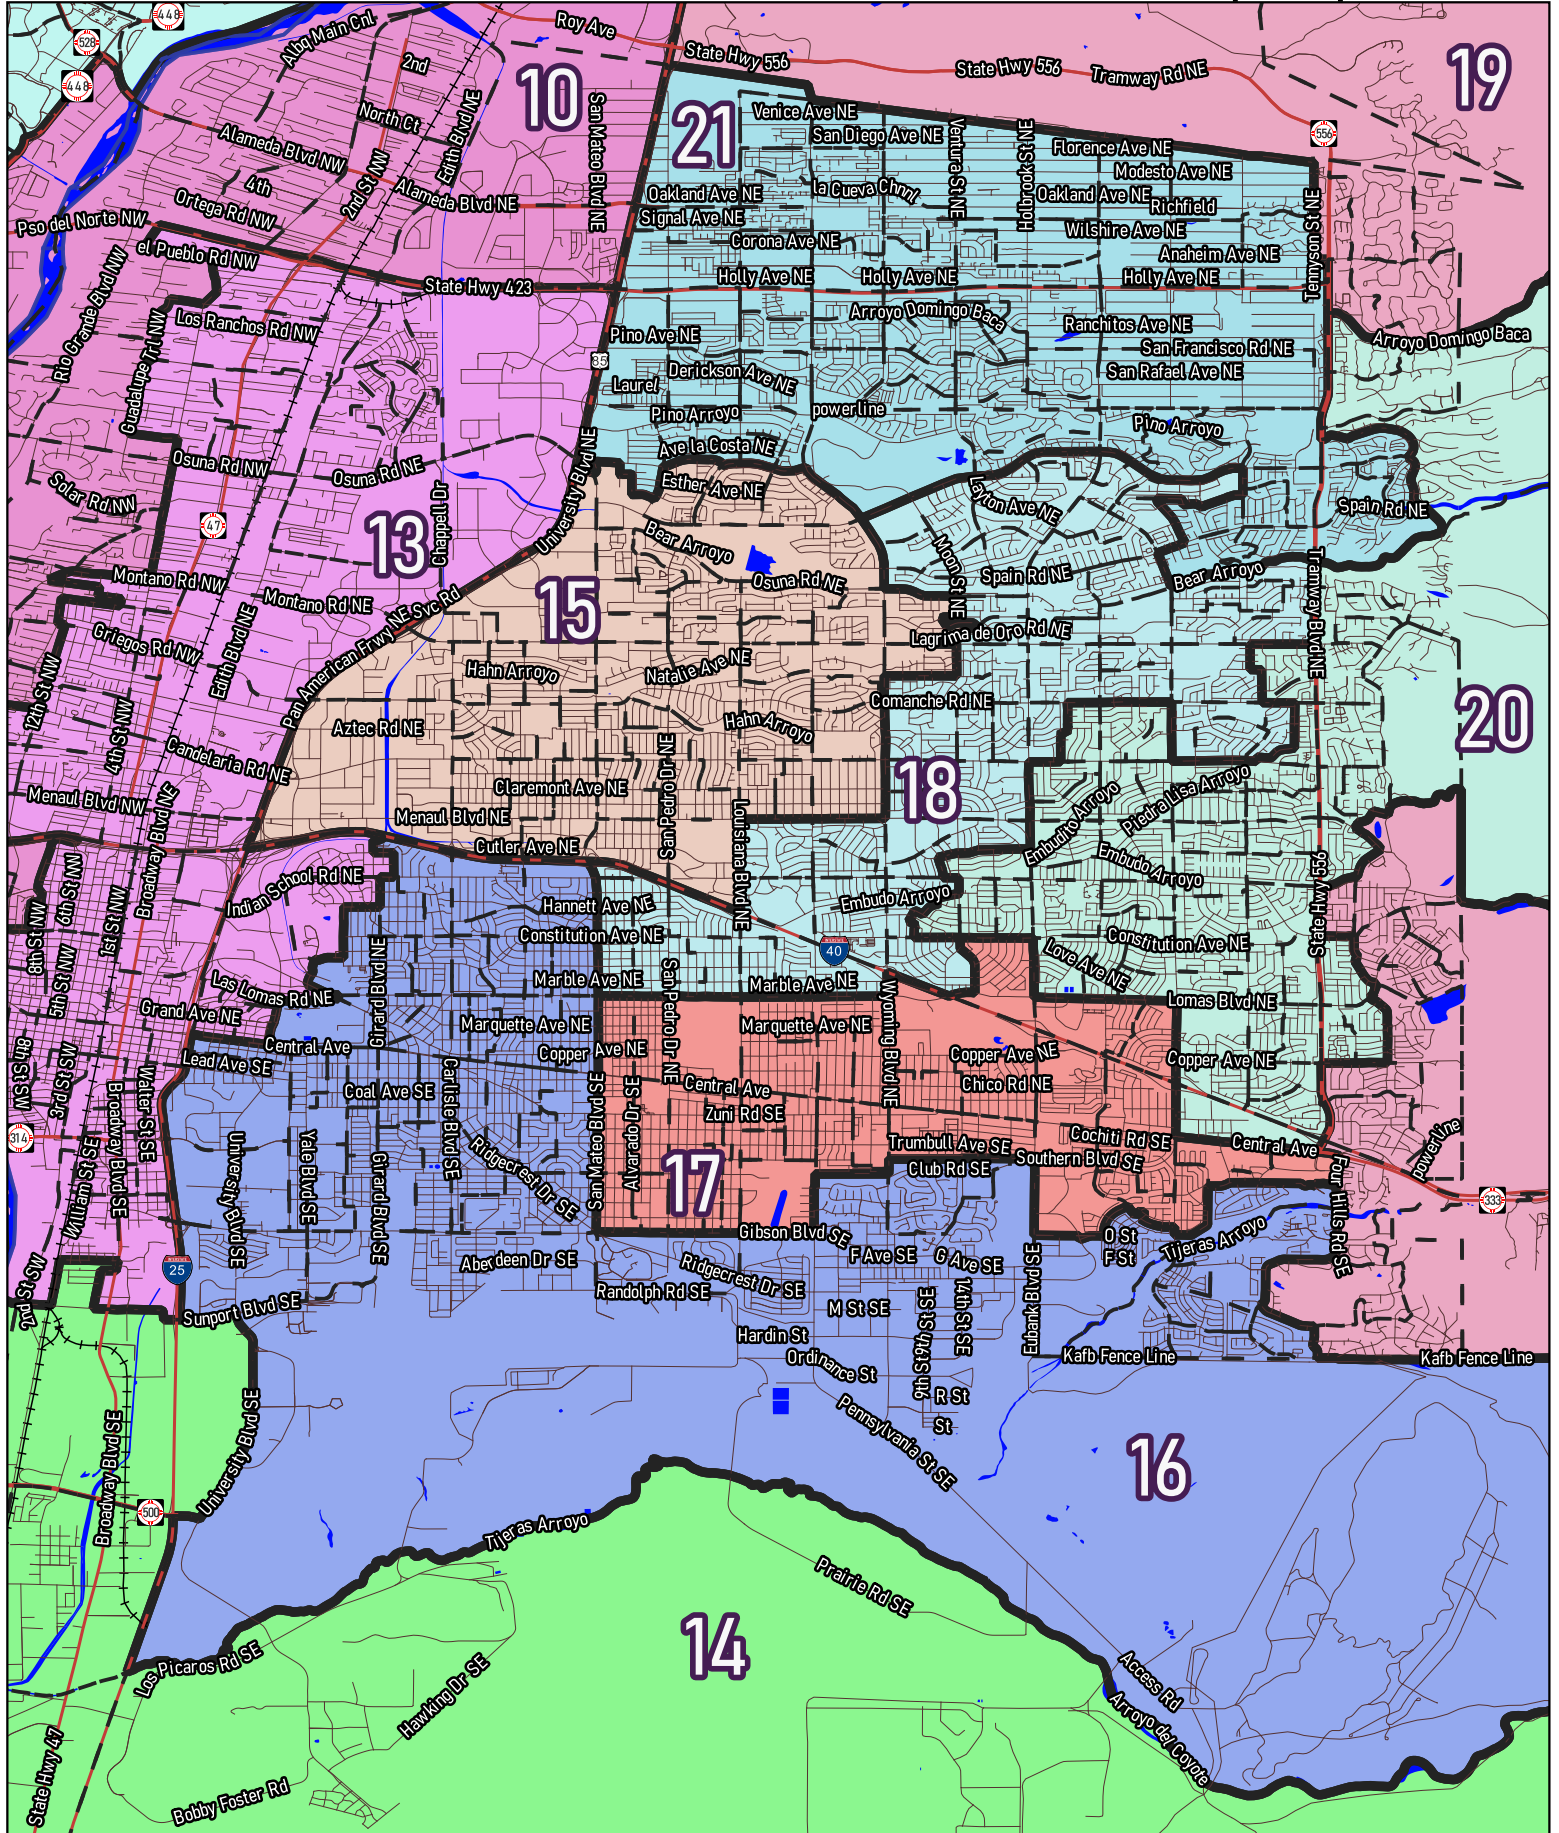

12/15/2021

For the New Mexico
Legislative Council Service

▭ Precincts
xxx Counties

12/15/2021

For the New Mexico
Legislative Council Service

▭ Precincts
xxx Counties

12/15/2021

For the New Mexico
Legislative Council Service