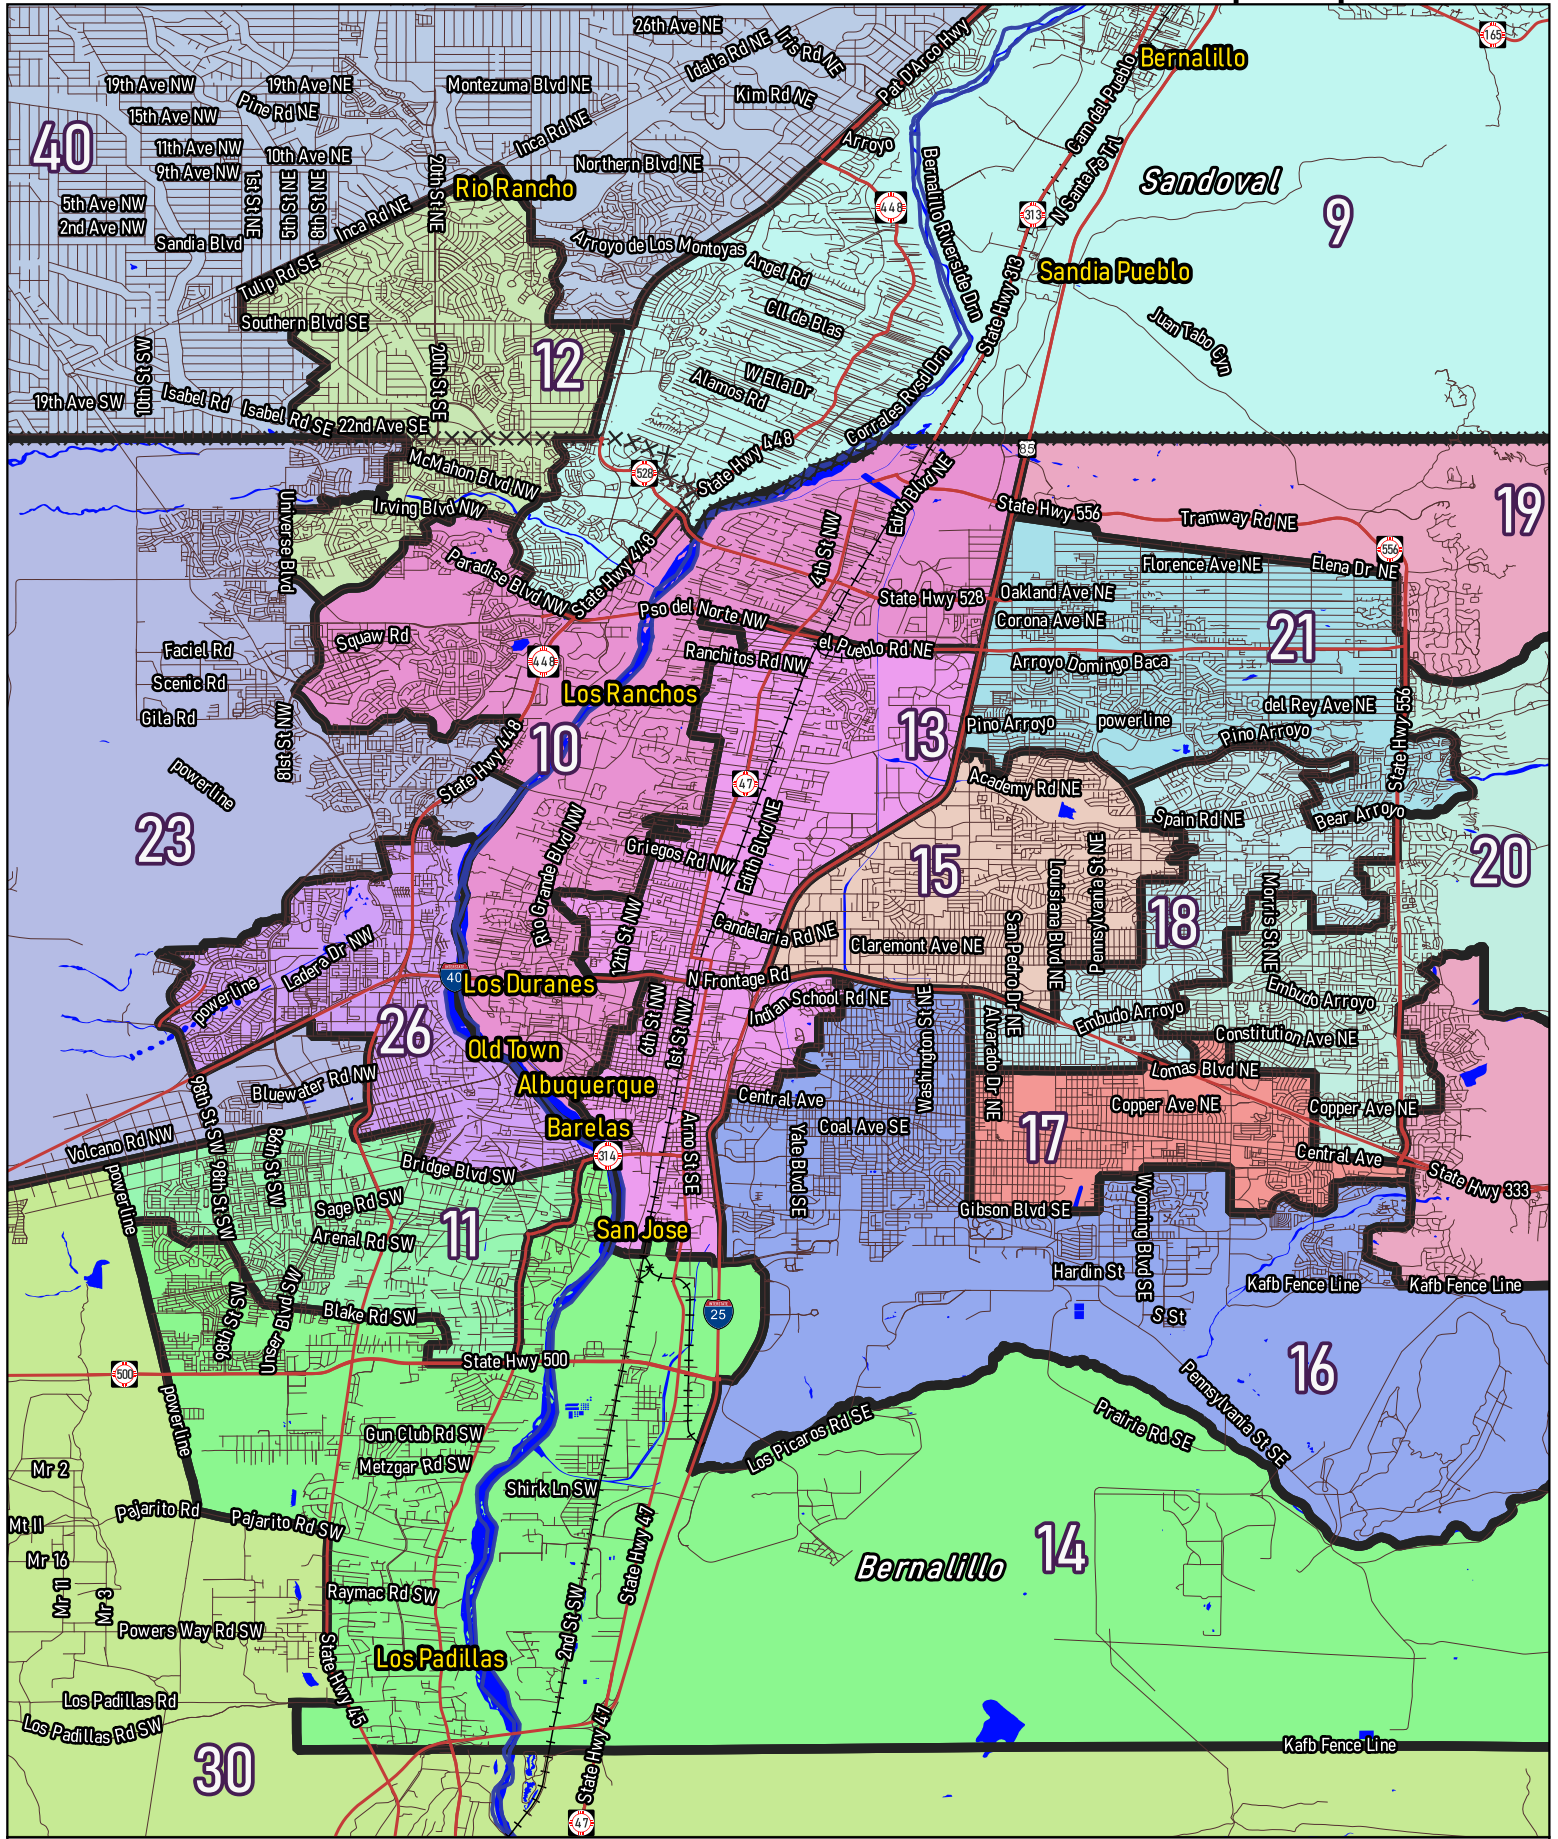

12/15/2021

For the New Mexico
Legislative Council Service

▭ Precincts
xxx Counties

12/15/2021

For the New Mexico
Legislative Council Service

▭ Precincts
xxx Counties

12/15/2021

For the New Mexico
Legislative Council Service