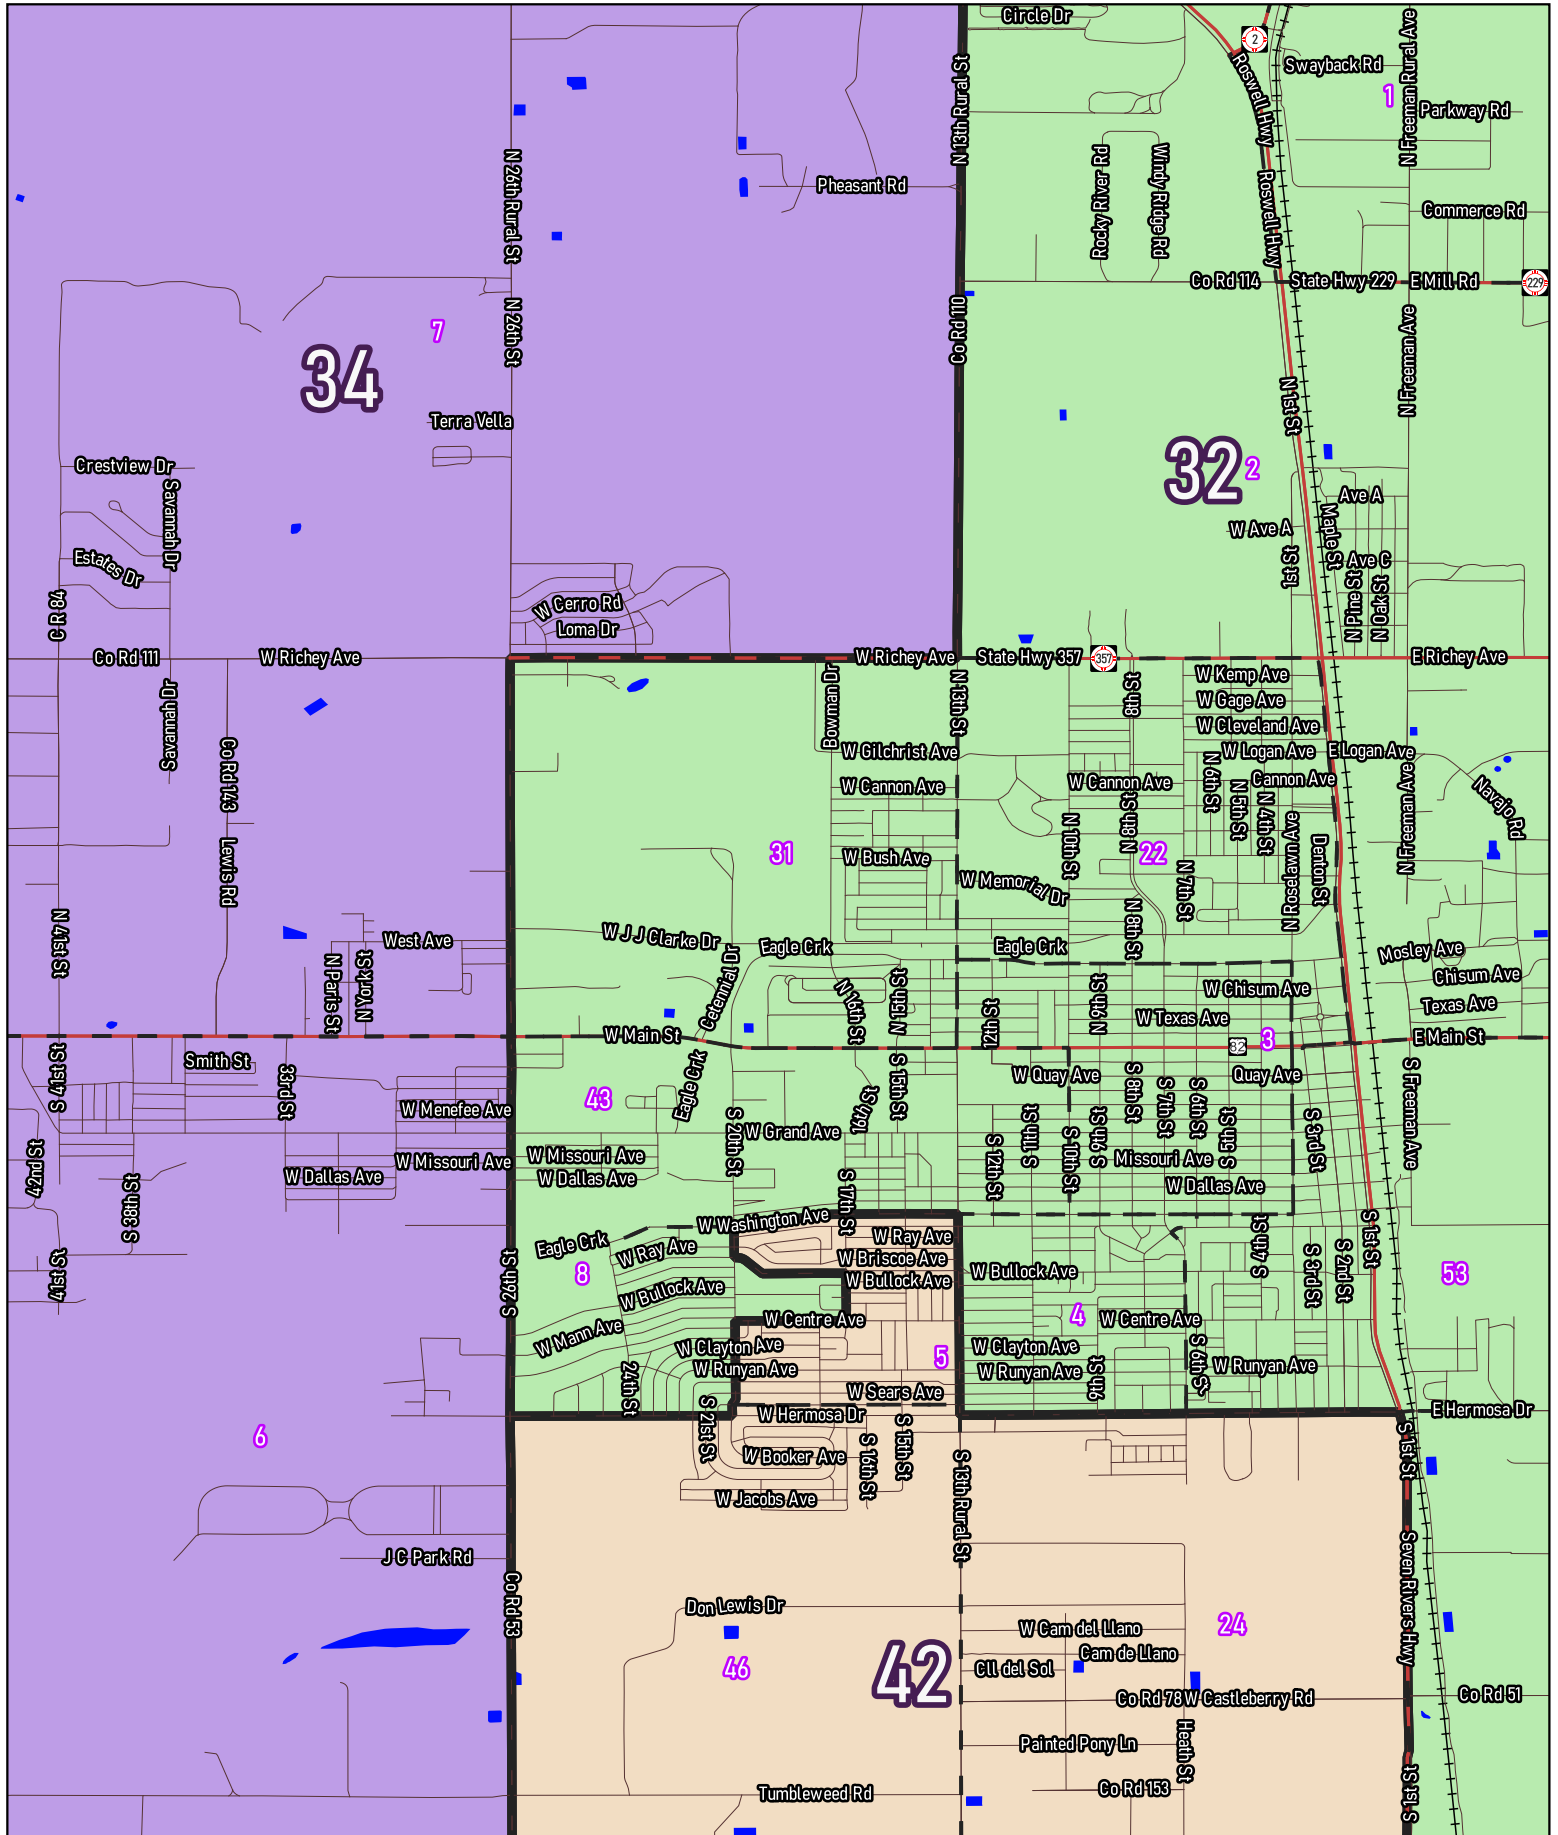

For the New Mexico
Legislative Council Service

▭ Precincts
xxx Counties

12/15/2021

For the New Mexico
Legislative Council Service

▭ Precincts
xxx Counties

12/15/2021

For the New Mexico
Legislative Council Service