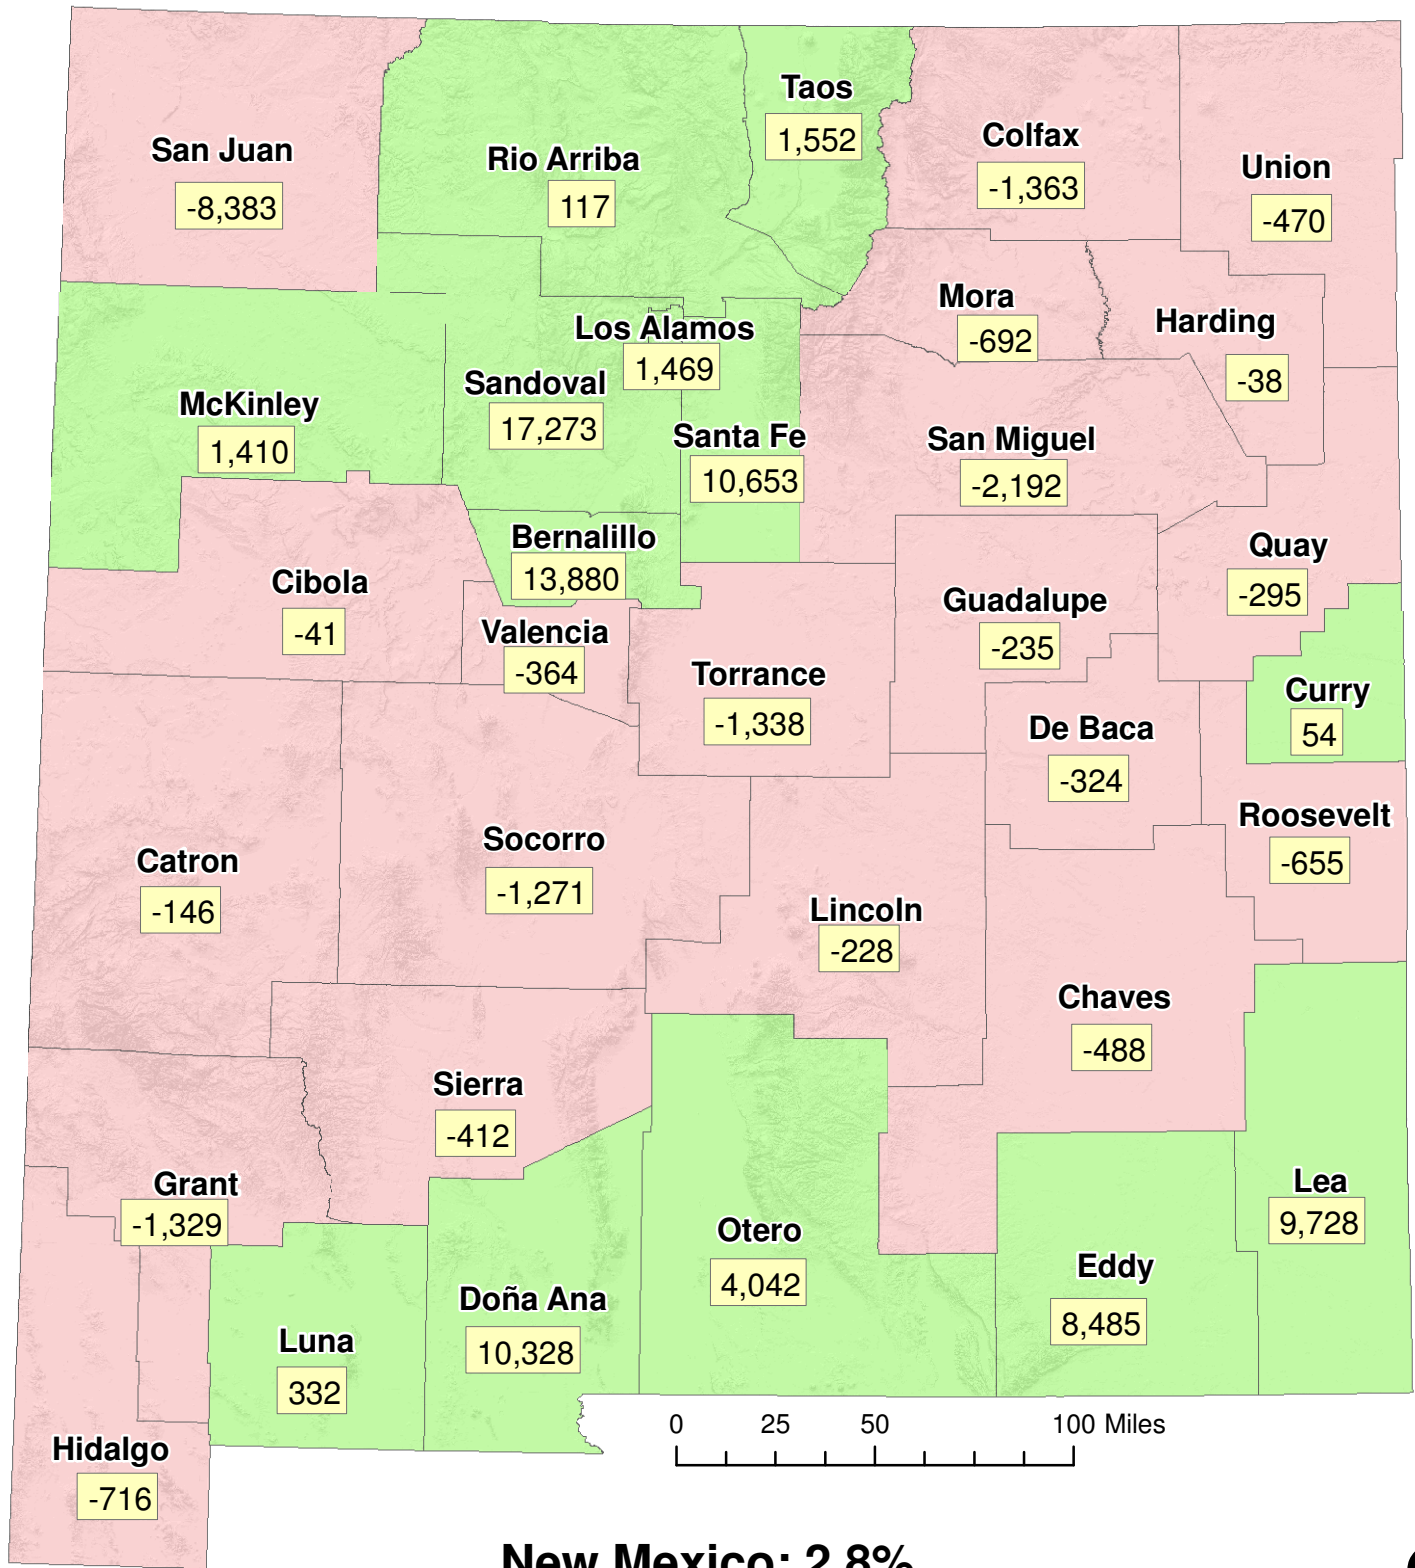

New Mexico Counties

Population Change: 2010 to 2020

New Mexico: 2.8%

Counties

- Lost Population
- Gained Population