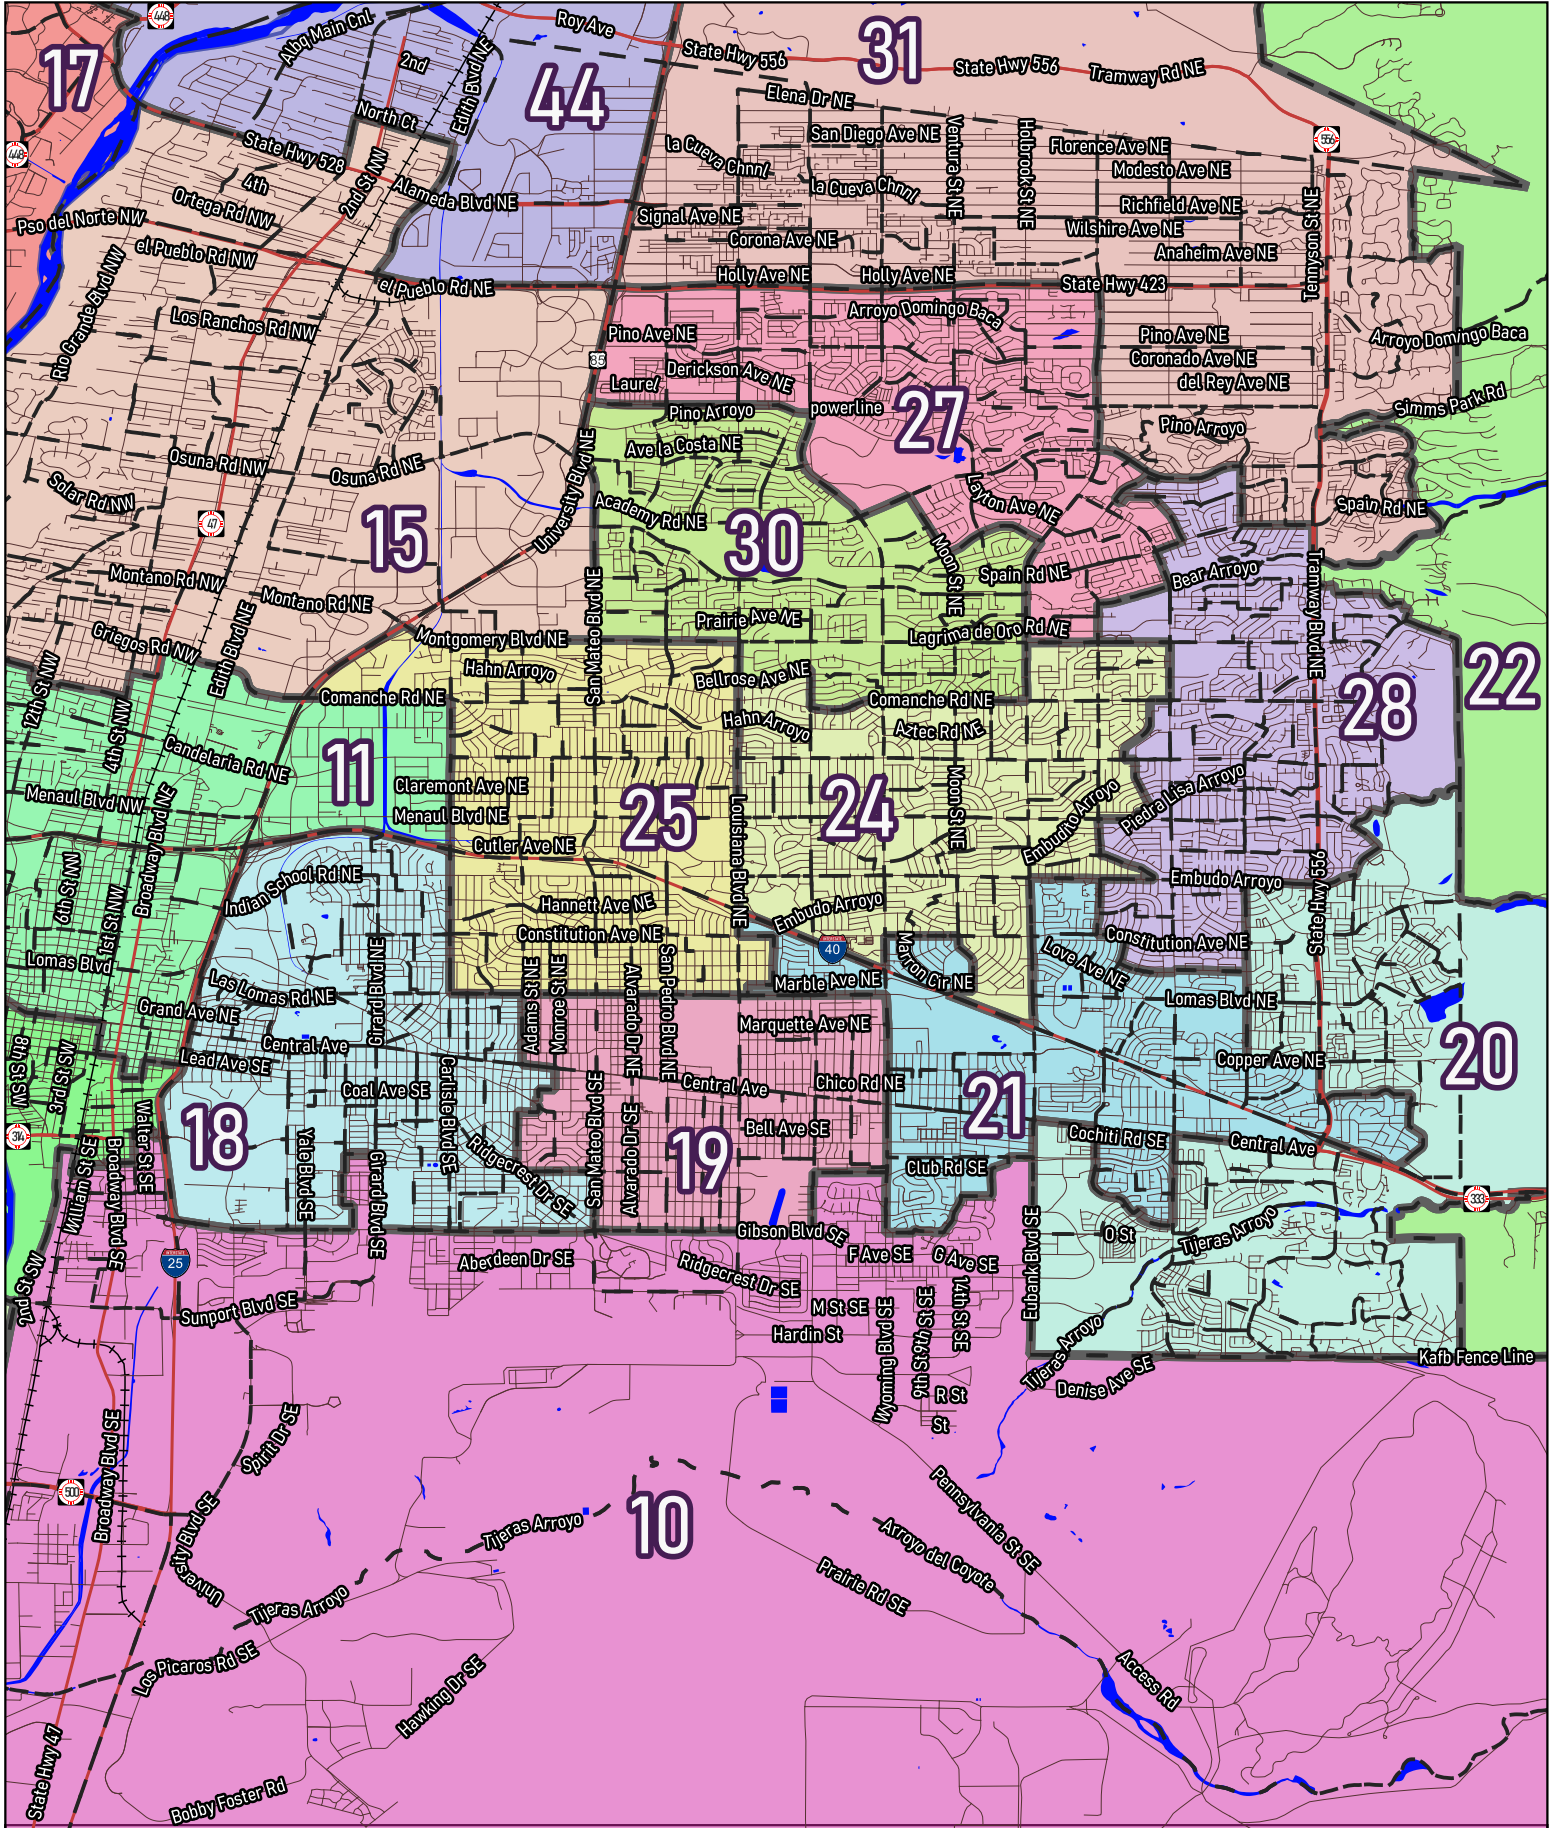

xxxxx Counties

For the New Mexico Legislative Council Service

12/05/2021

For the New Mexico
Legislative Council Service

▭ Precincts
xxx Counties

For the New Mexico
Legislative Council Service

▭ Precincts
xxx Counties