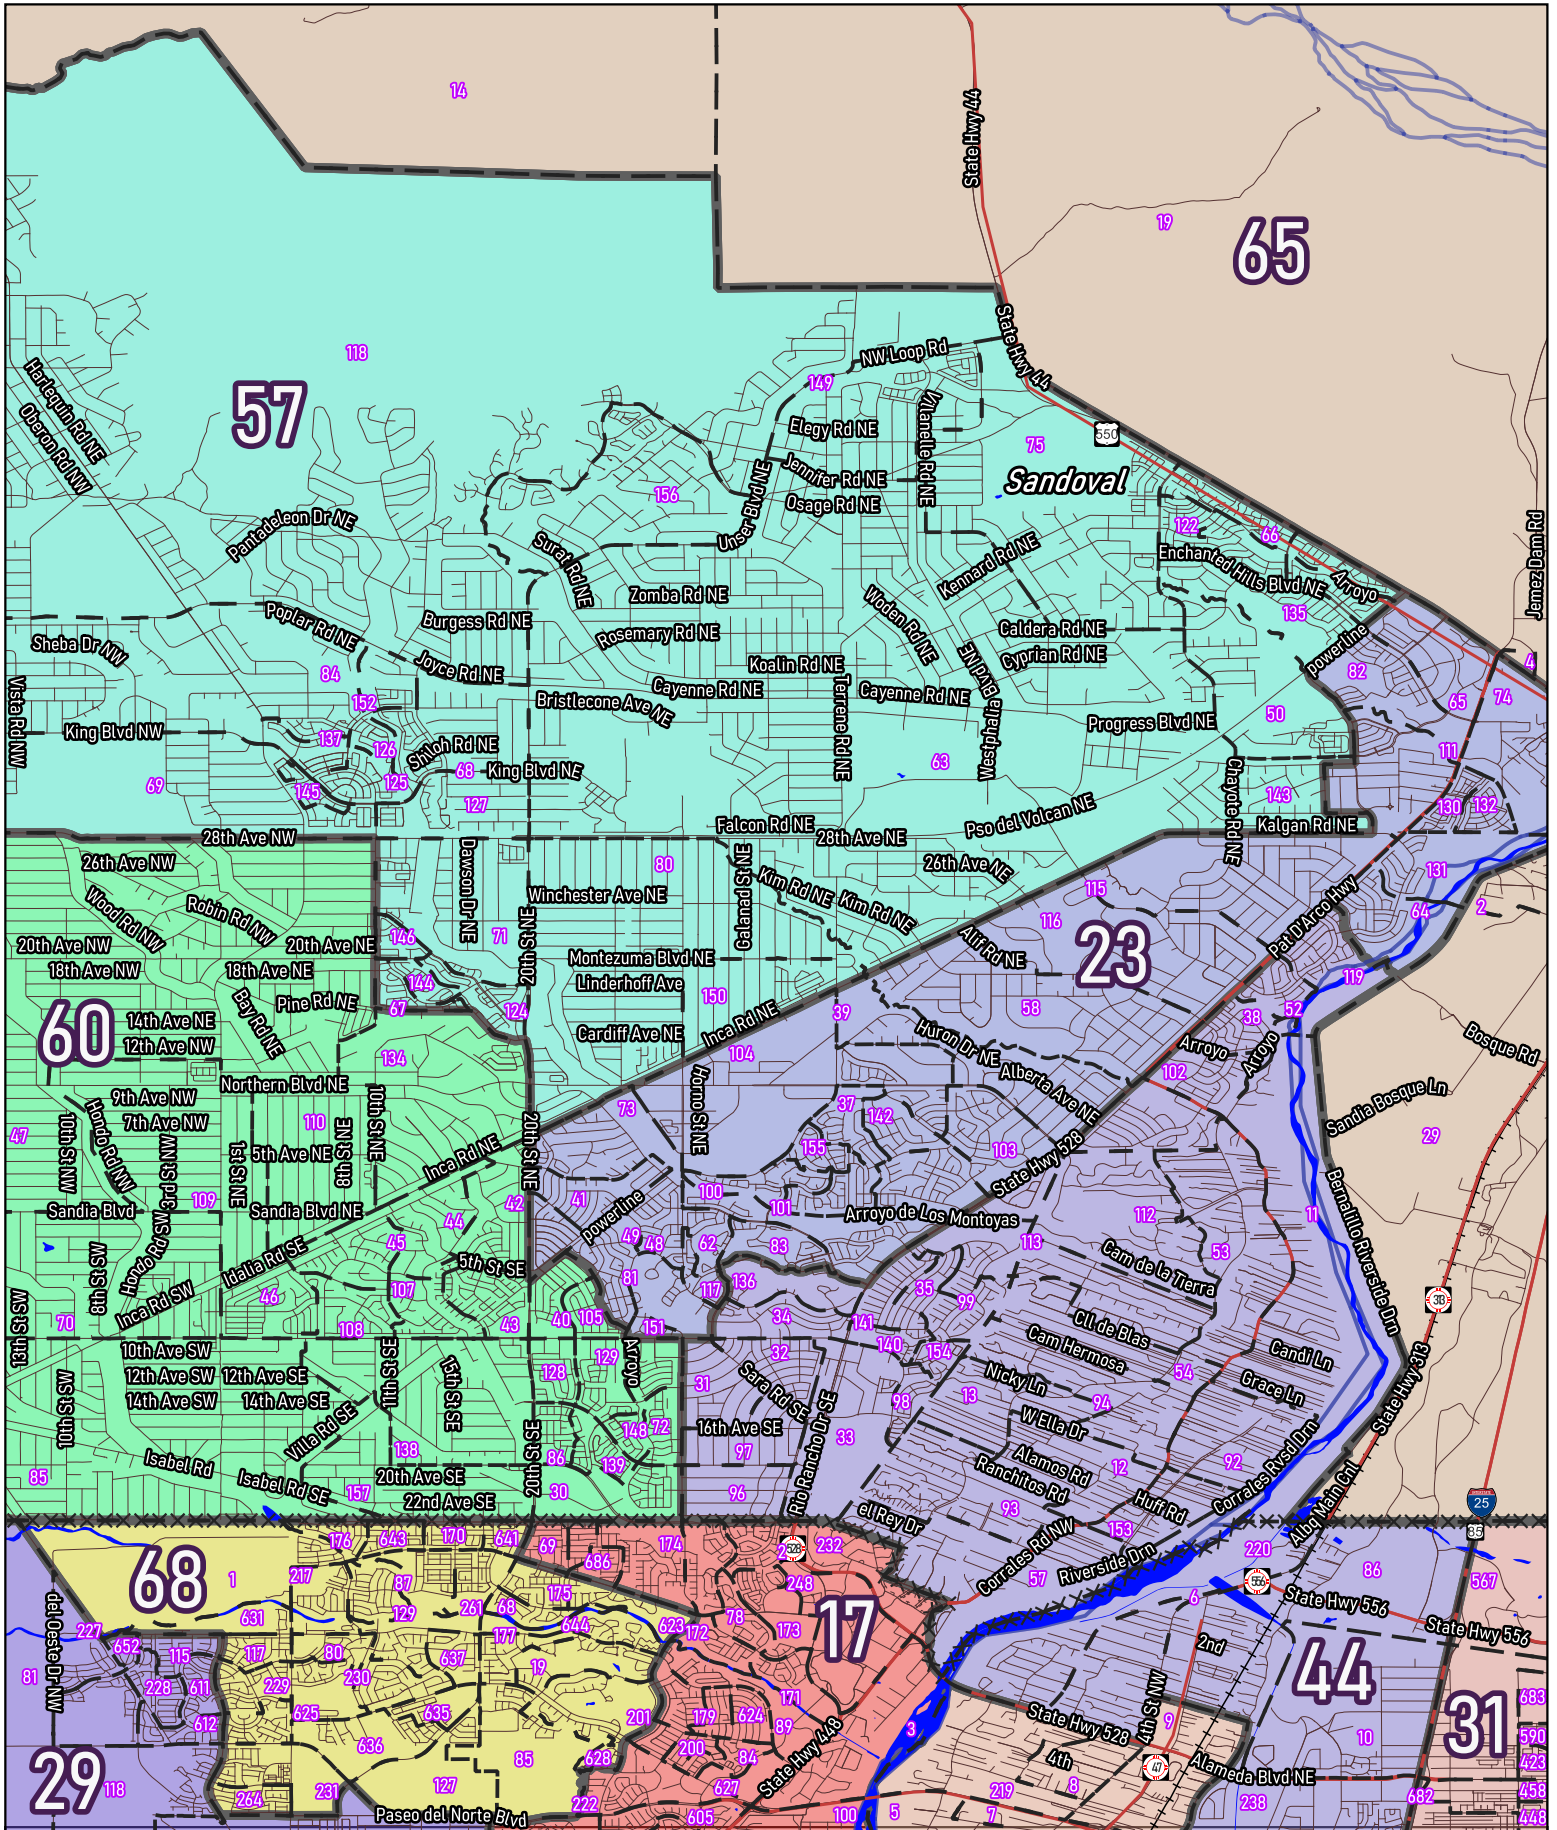

For the New Mexico
Legislative Council Service

▭ Precincts
xxx Counties

12/05/2021