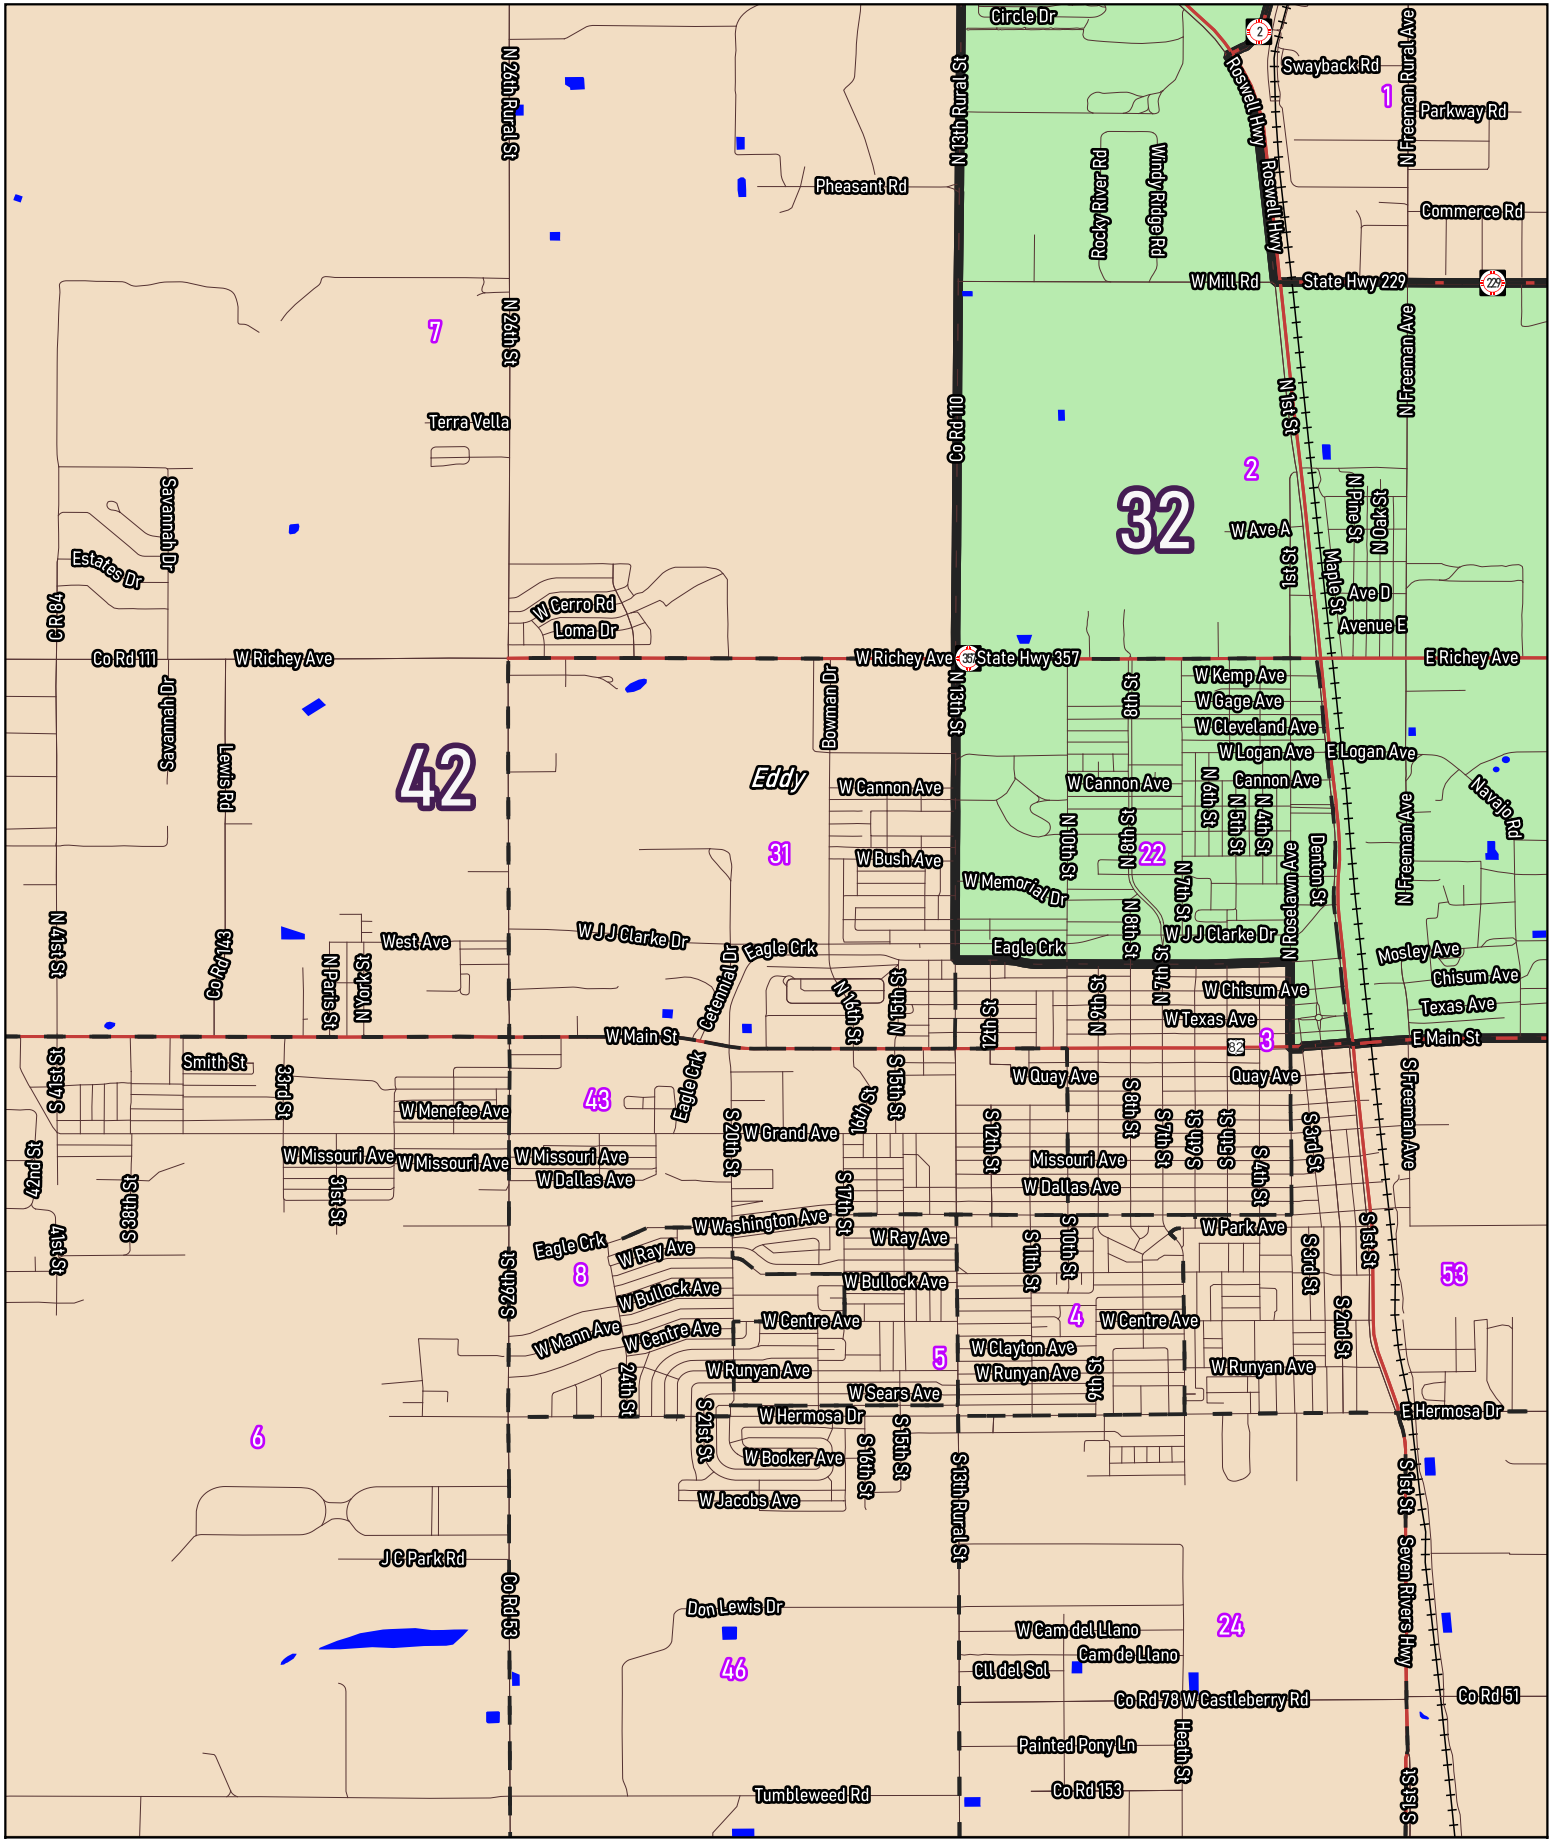

For the New Mexico  
Legislative Council Service

▭ Precincts  
xxx Counties

12/08/2021

For the New Mexico  
Legislative Council Service

▭ Precincts  
xxx Counties

12/08/2021

For the New Mexico  
Legislative Council Service