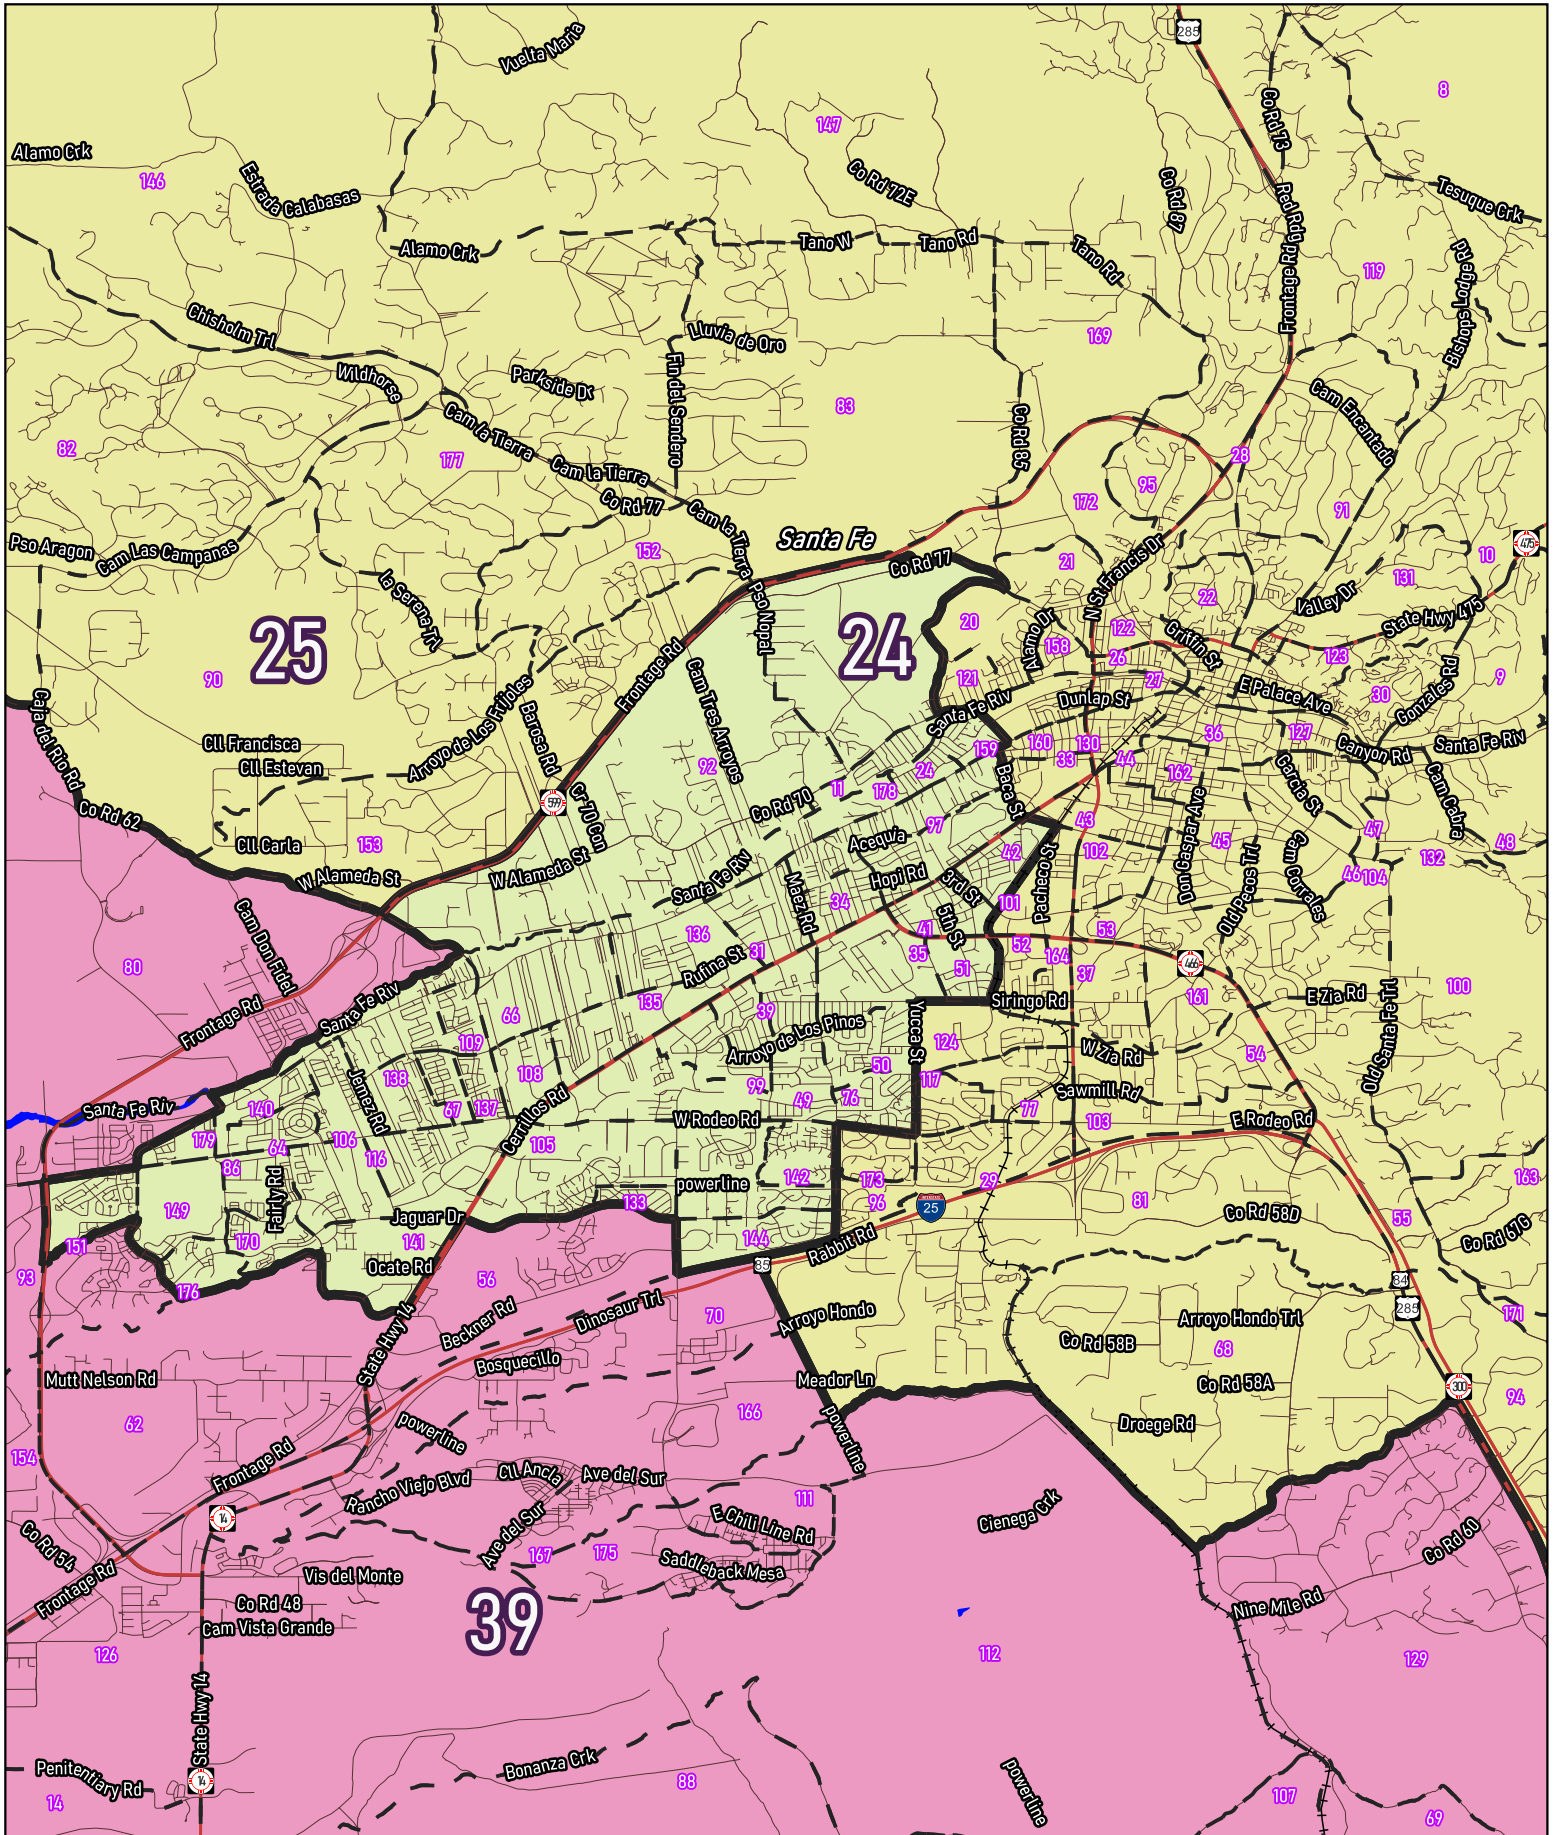

For the New Mexico  
Legislative Council Service

▭ Precincts  
xxx Counties

12/08/2021

For the New Mexico  
Legislative Council Service

Precincts  
xxx Counties

0 1 mi

12/08/2021

For the New Mexico  
Legislative Council Service