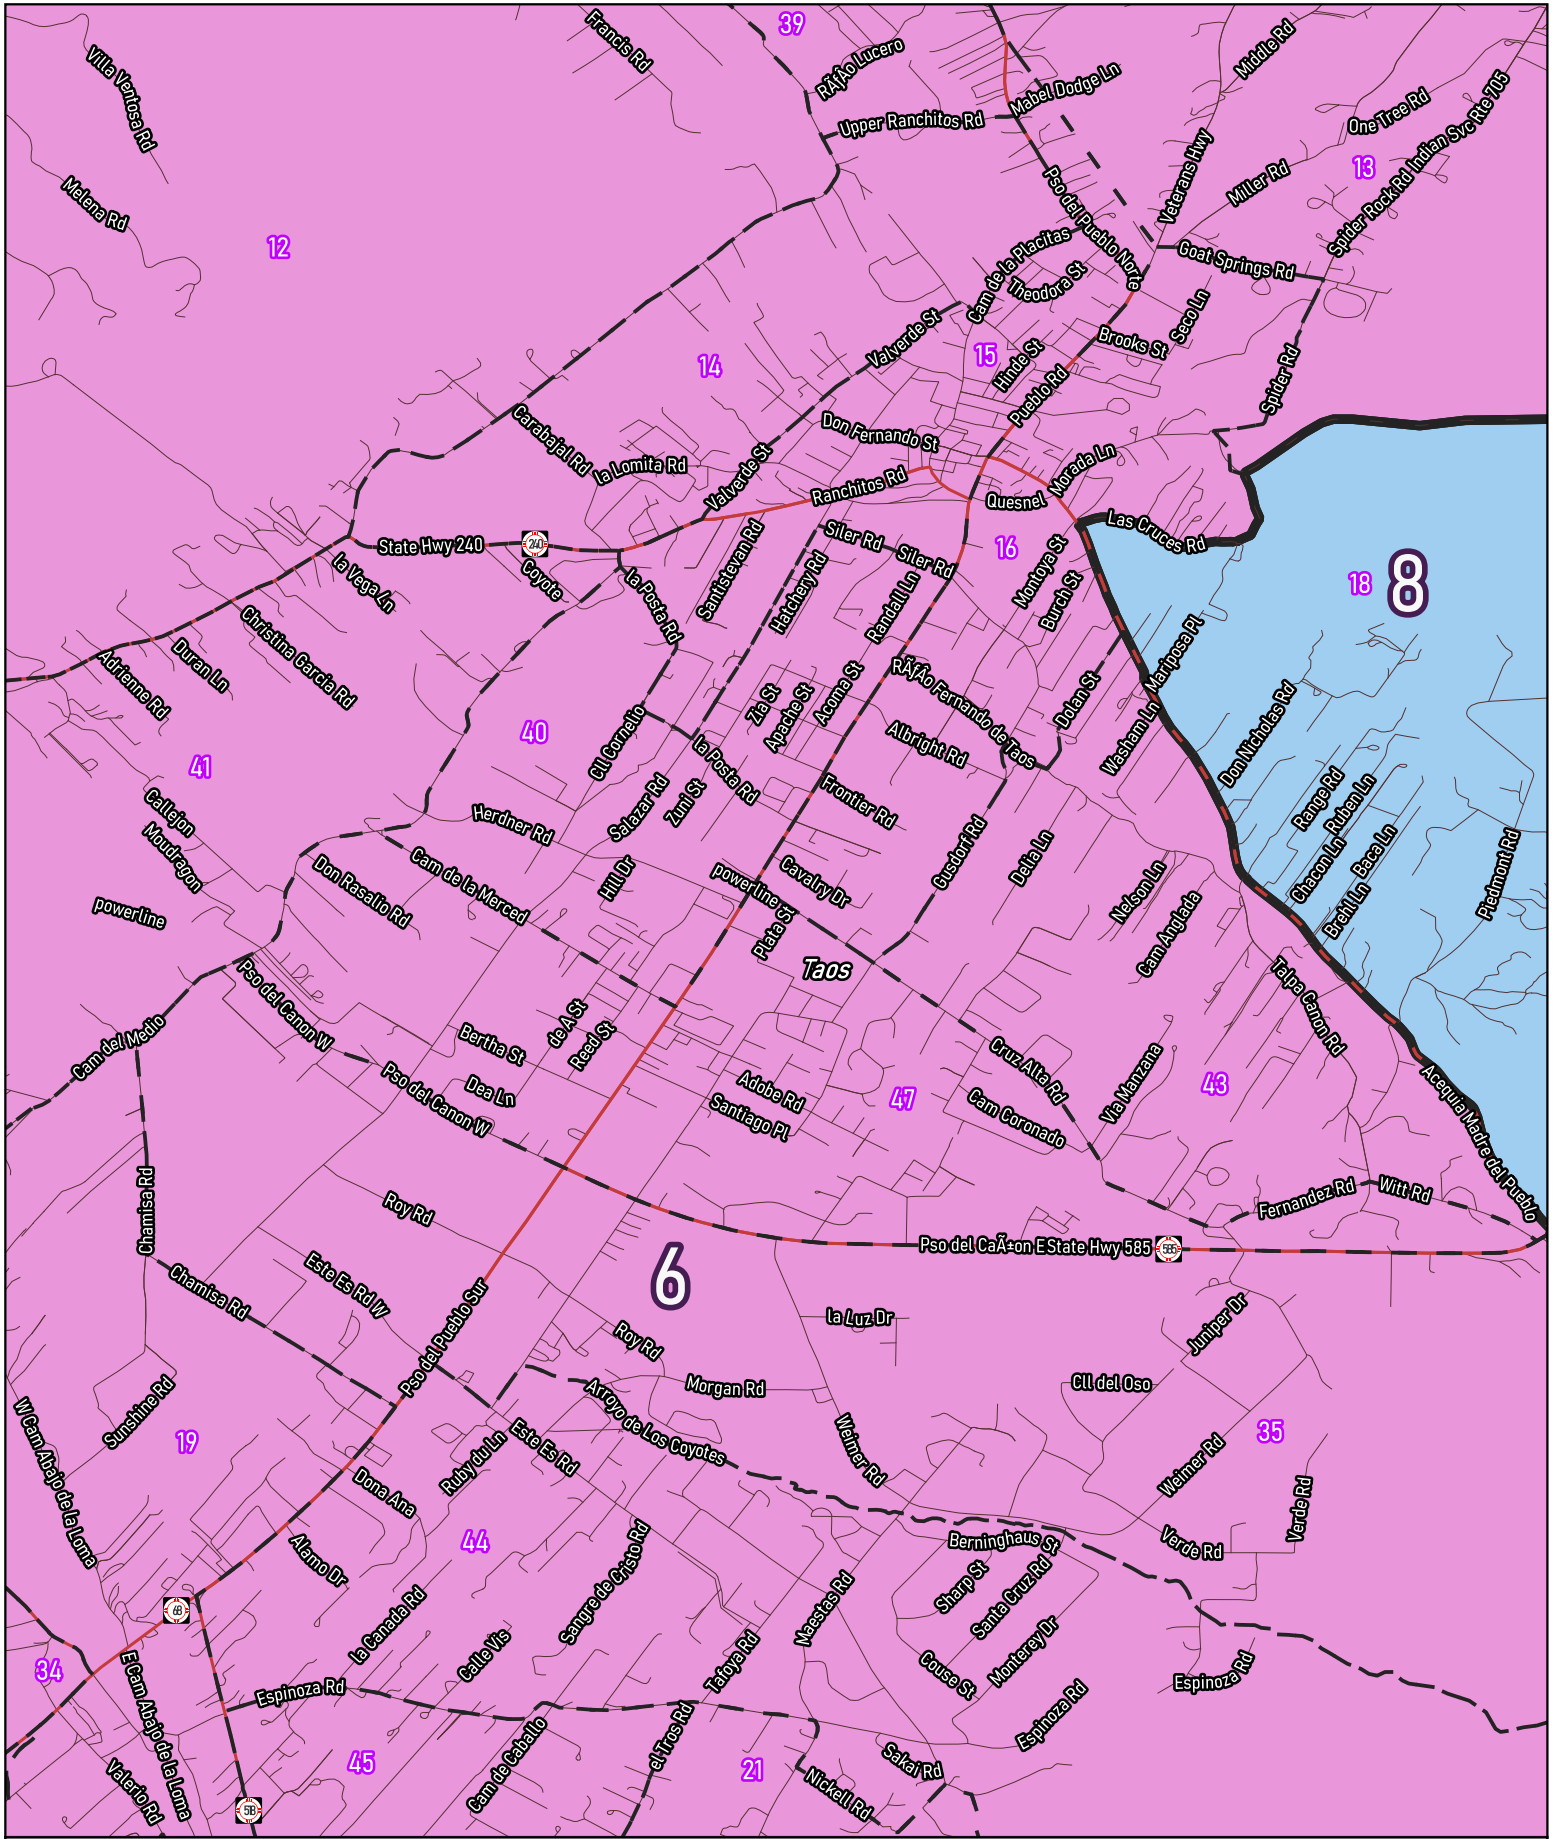

For the New Mexico
Legislative Council Service

▭ Precincts
xxx Counties

12/08/2021