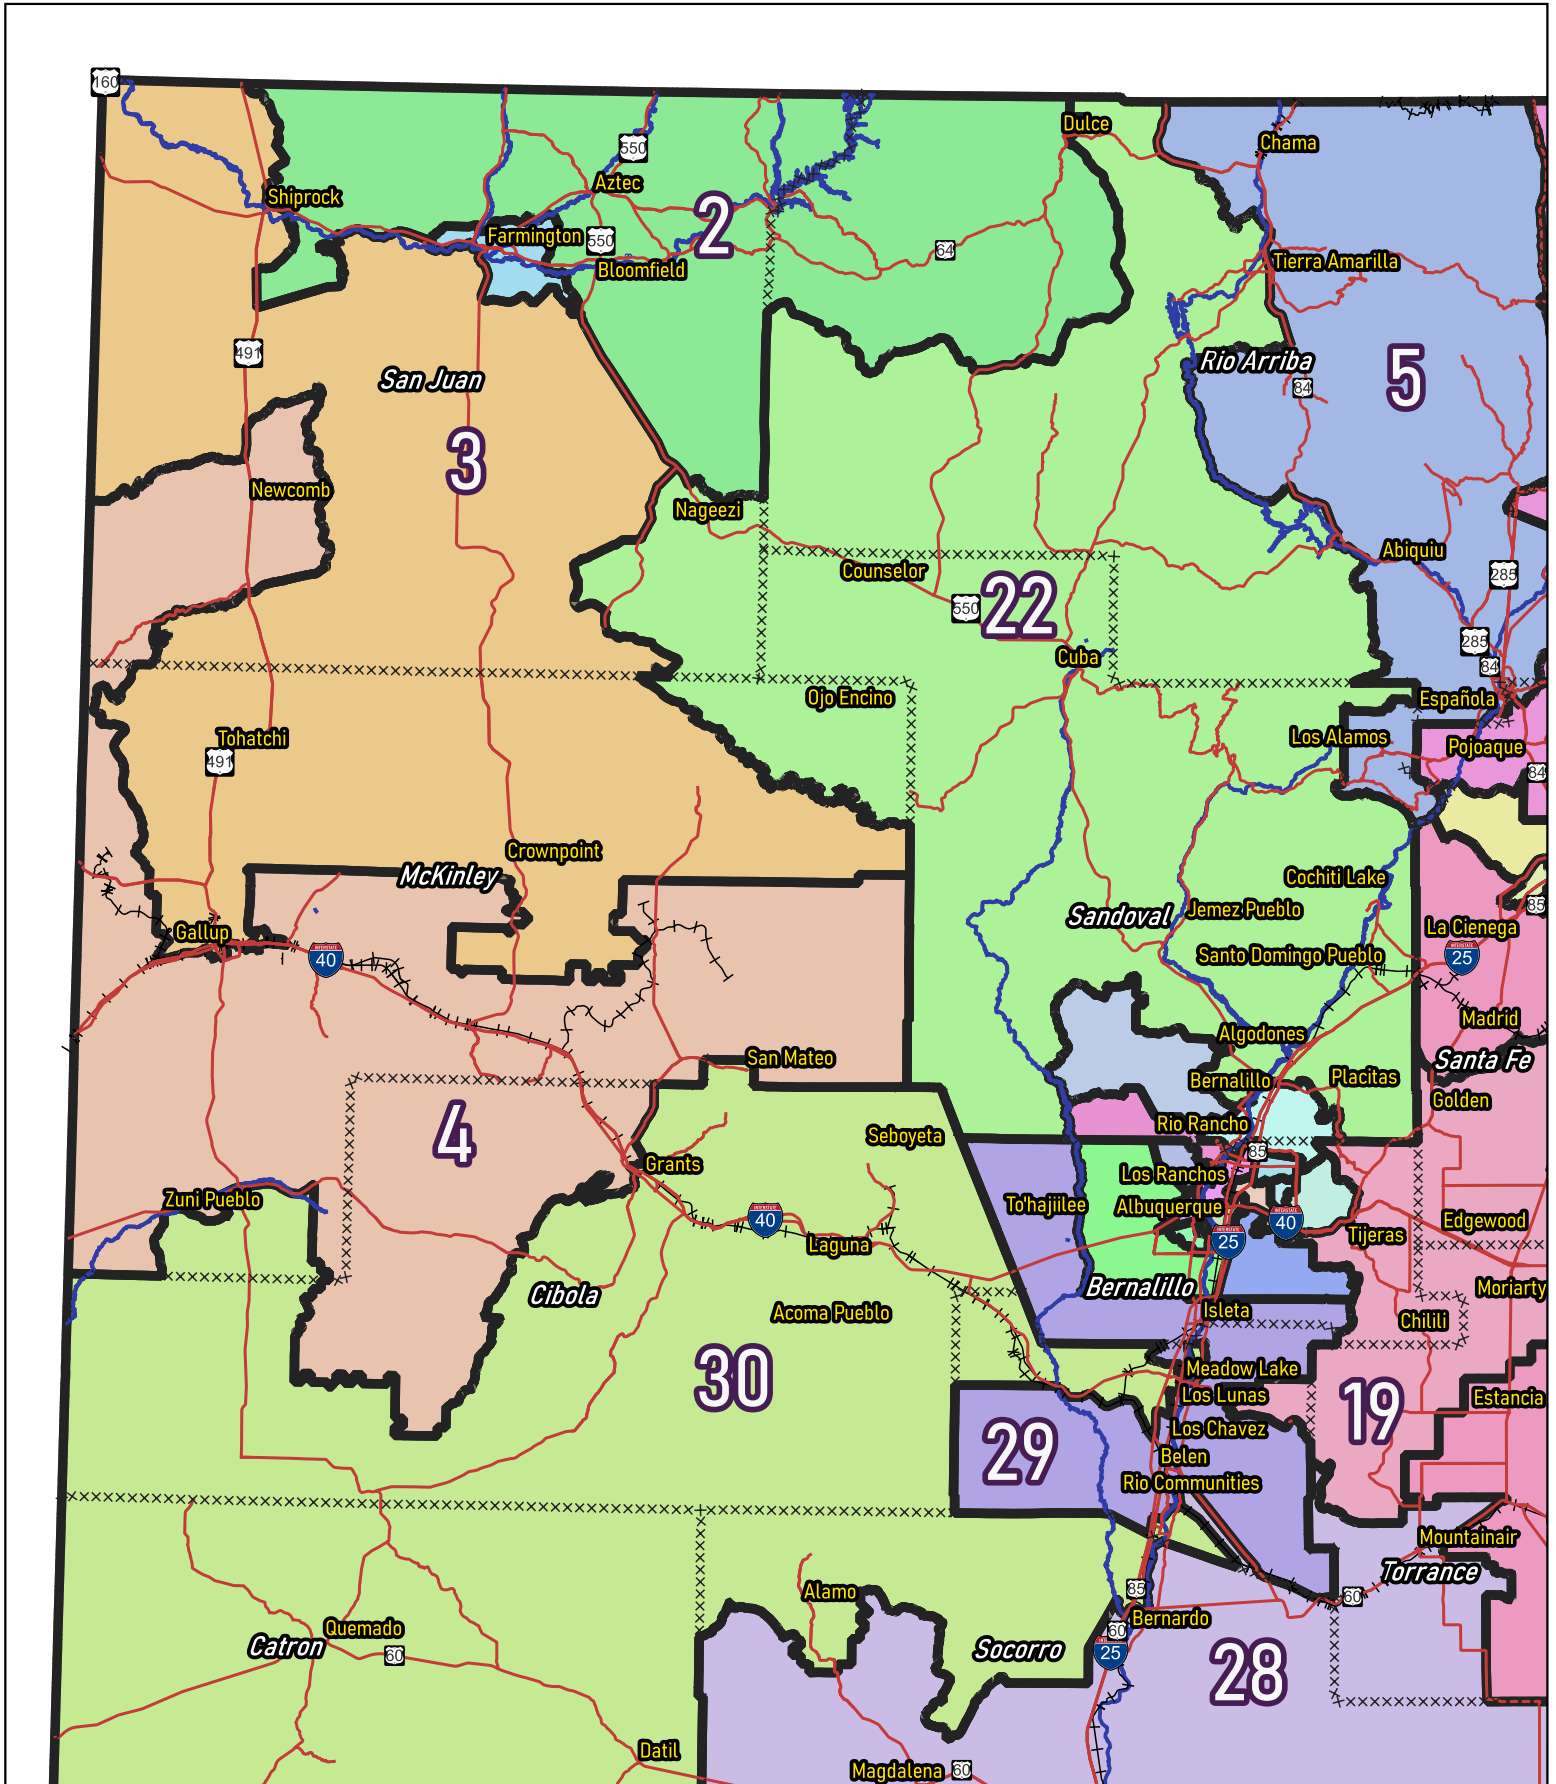

xxxxx Counties

For the New Mexico Legislative Council Service

12/08/2021

xxxxx Counties

For the New Mexico Legislative Council Service

xxxxx Counties

For the New Mexico Legislative Council Service

xxxxx Counties

For the New Mexico Legislative Council Service

xxxxx Counties

For the New Mexico Legislative Council Service

For the New Mexico  
Legislative Council Service

▭ Precincts  
xxx Counties

12/08/2021

For the New Mexico  
Legislative Council Service