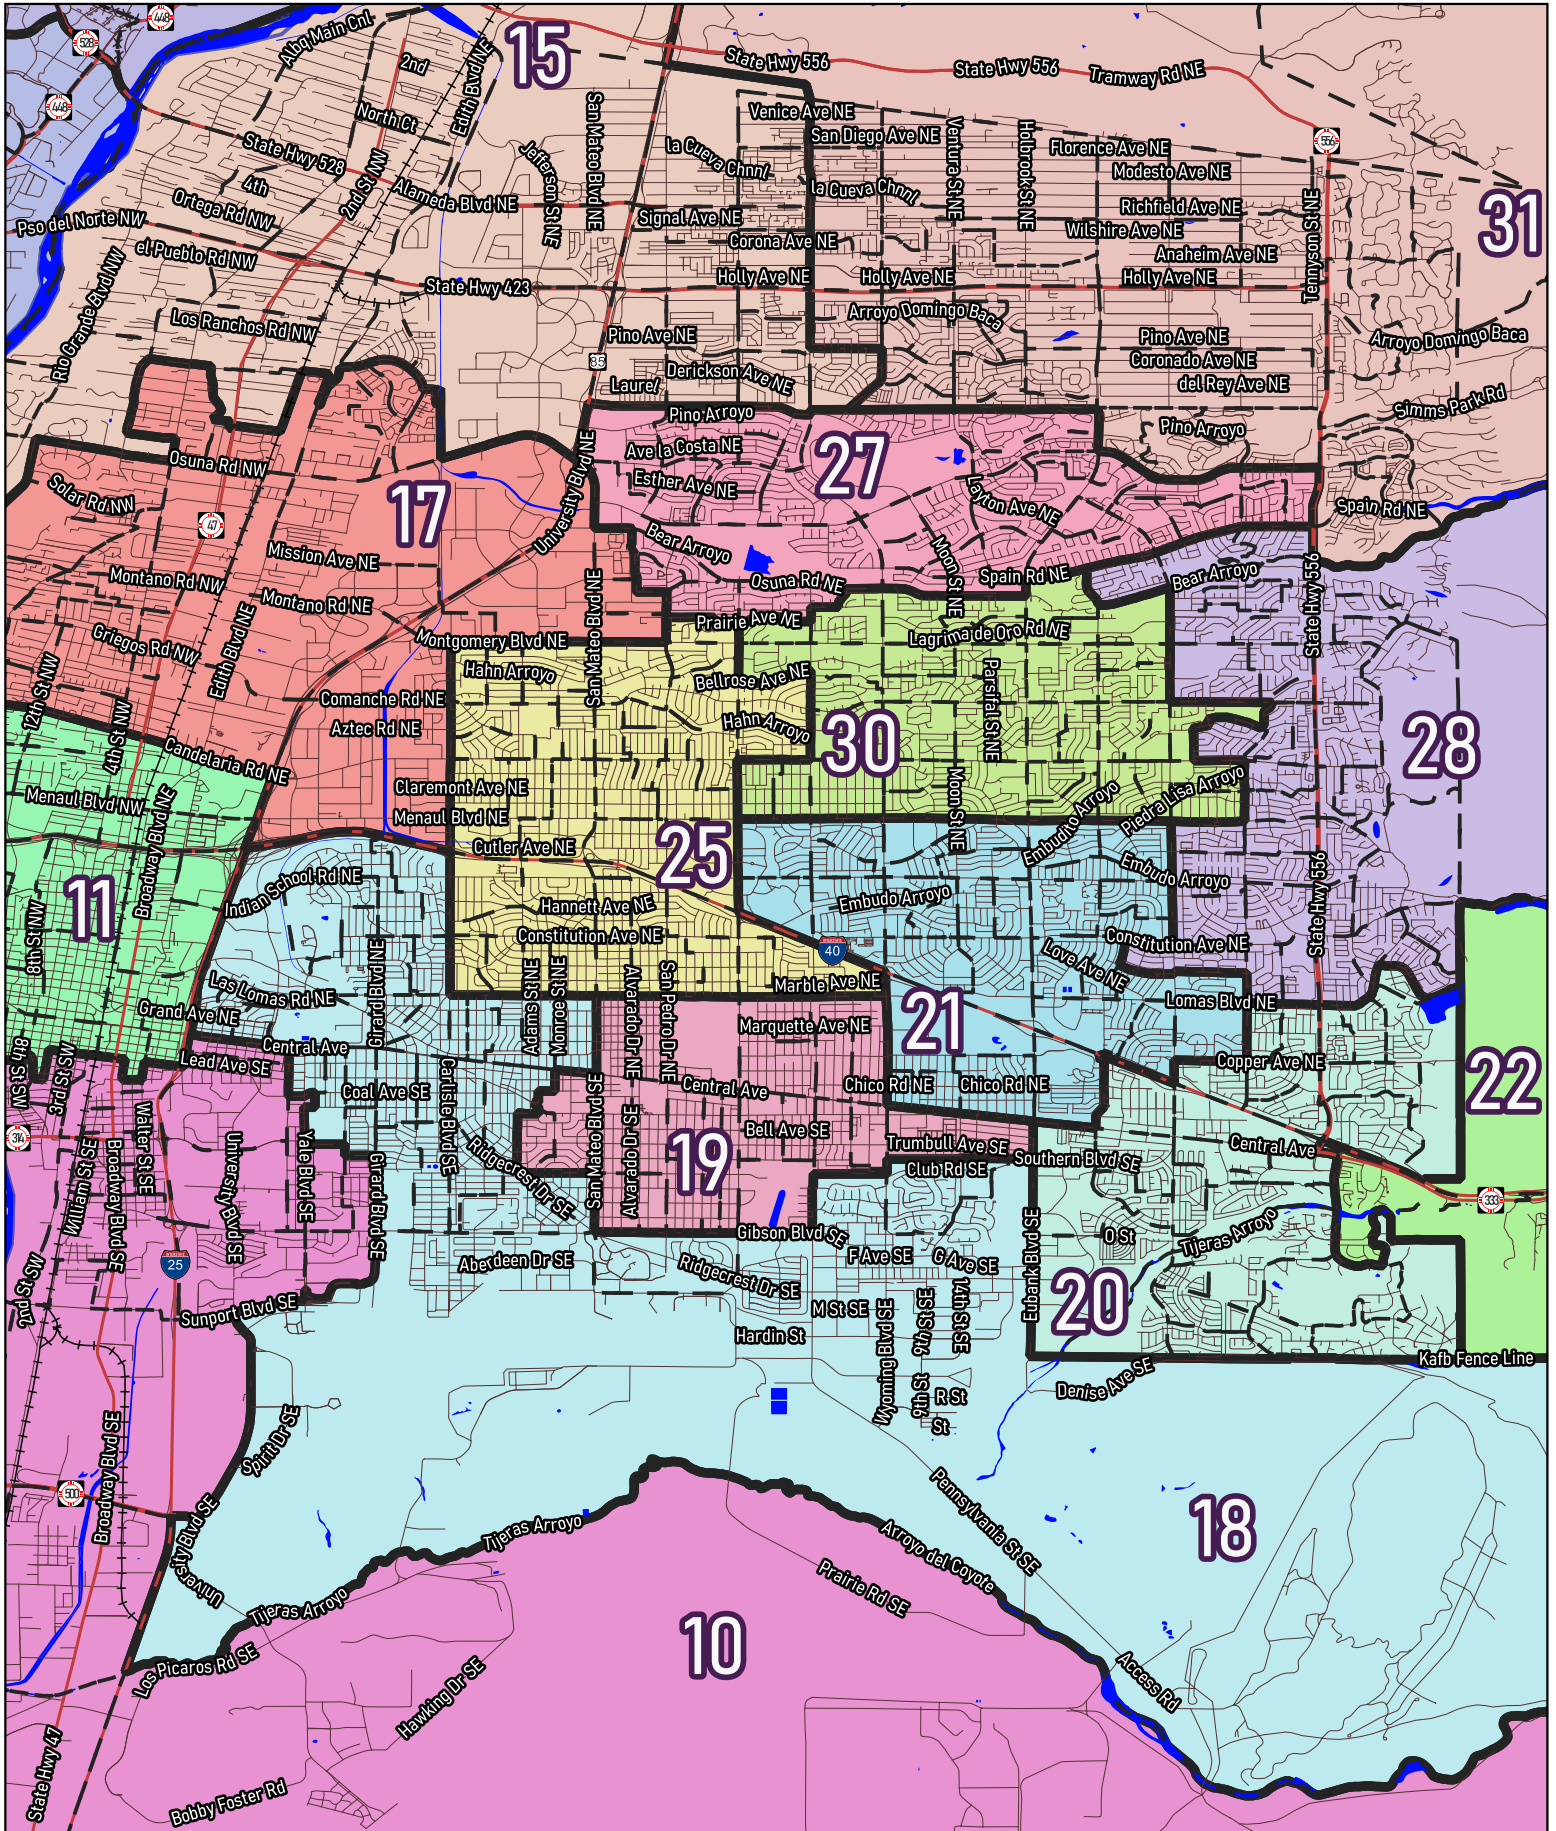

For the New Mexico
Legislative Council Service

▭ Precincts
xxx Counties

12/08/2021