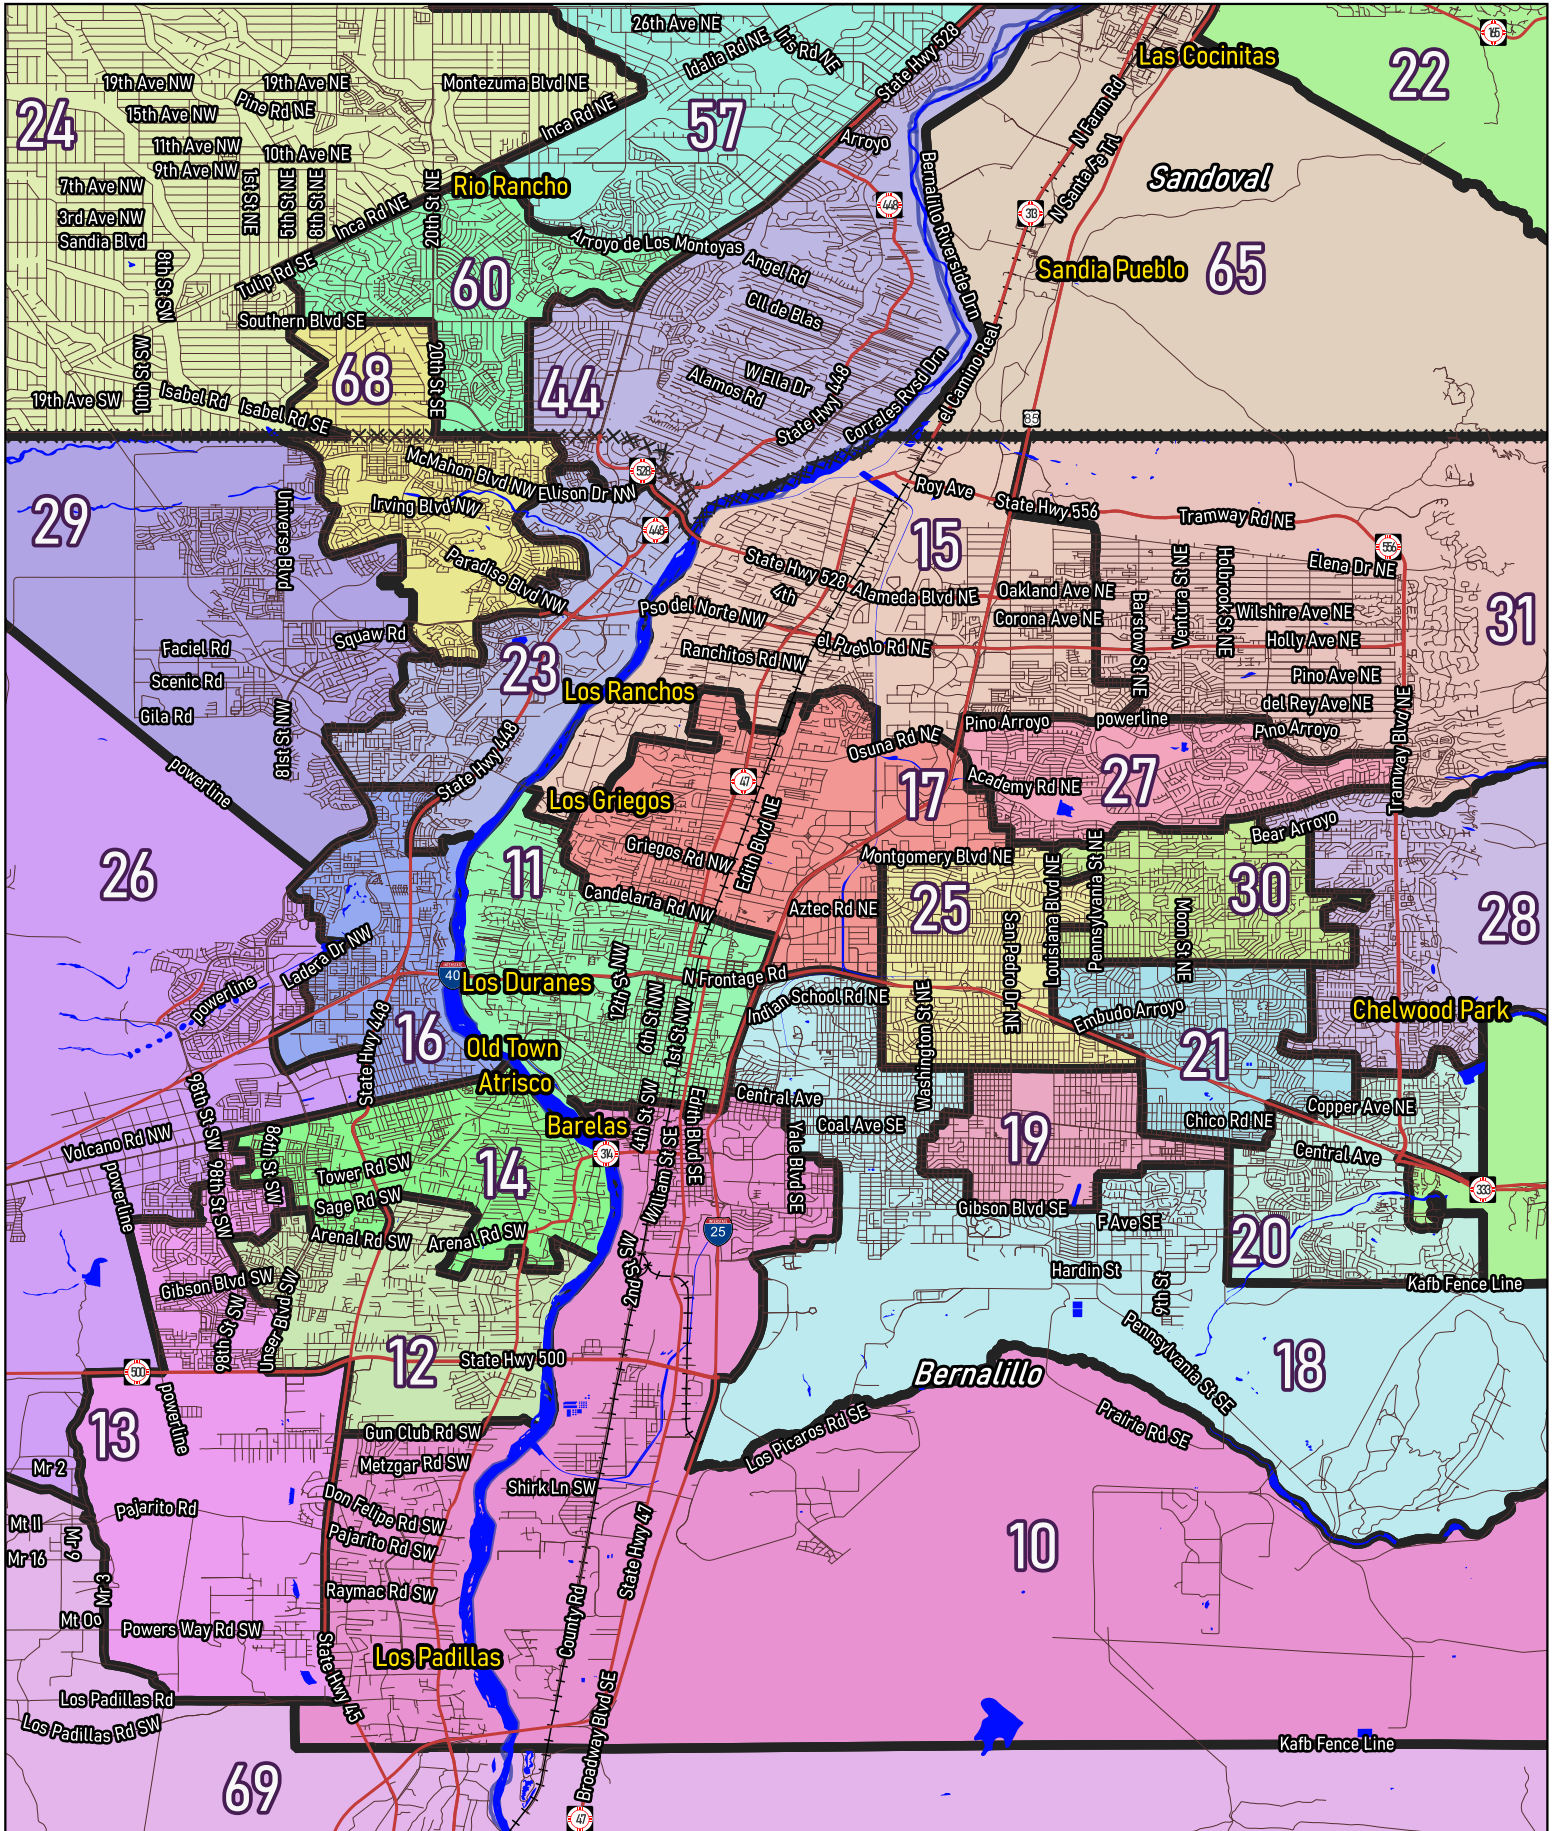

----- Counties

For the New Mexico Legislative Council Service

xxxxx Counties

For the New Mexico Legislative Council Service

For the New Mexico
Legislative Council Service

▭ Precincts
xxx Counties

12/08/2021