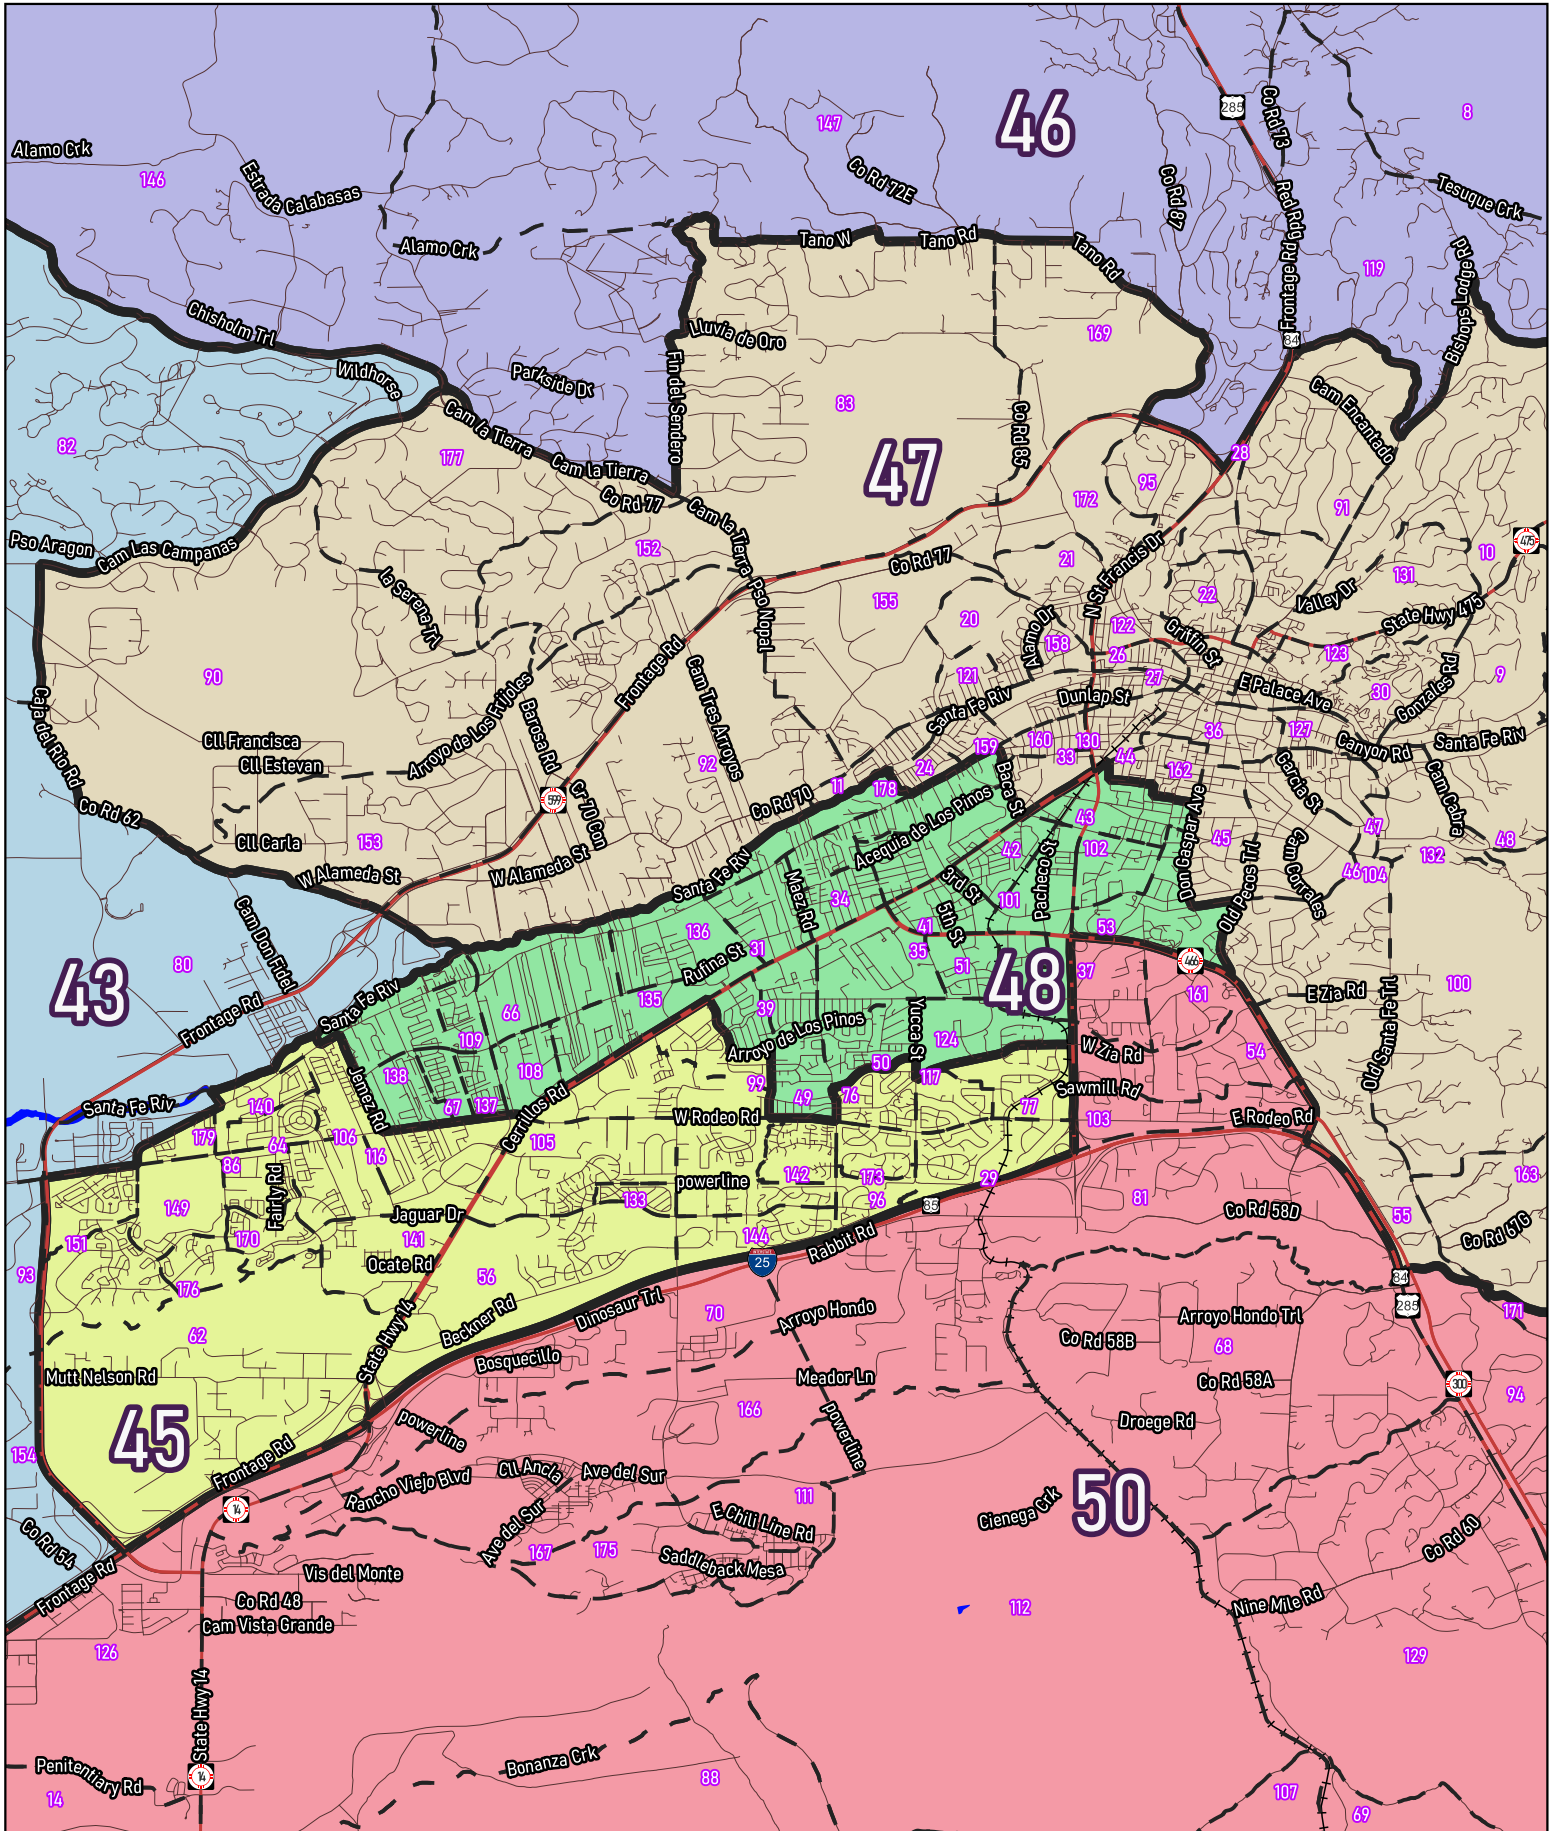

0 1 mi

12/08/2021

For the New Mexico
Legislative Council Service

▭ Precincts
xxx Counties

12/08/2021

For the New Mexico
Legislative Council Service

▭ Precincts
xxx Counties

For the New Mexico
Legislative Council Service