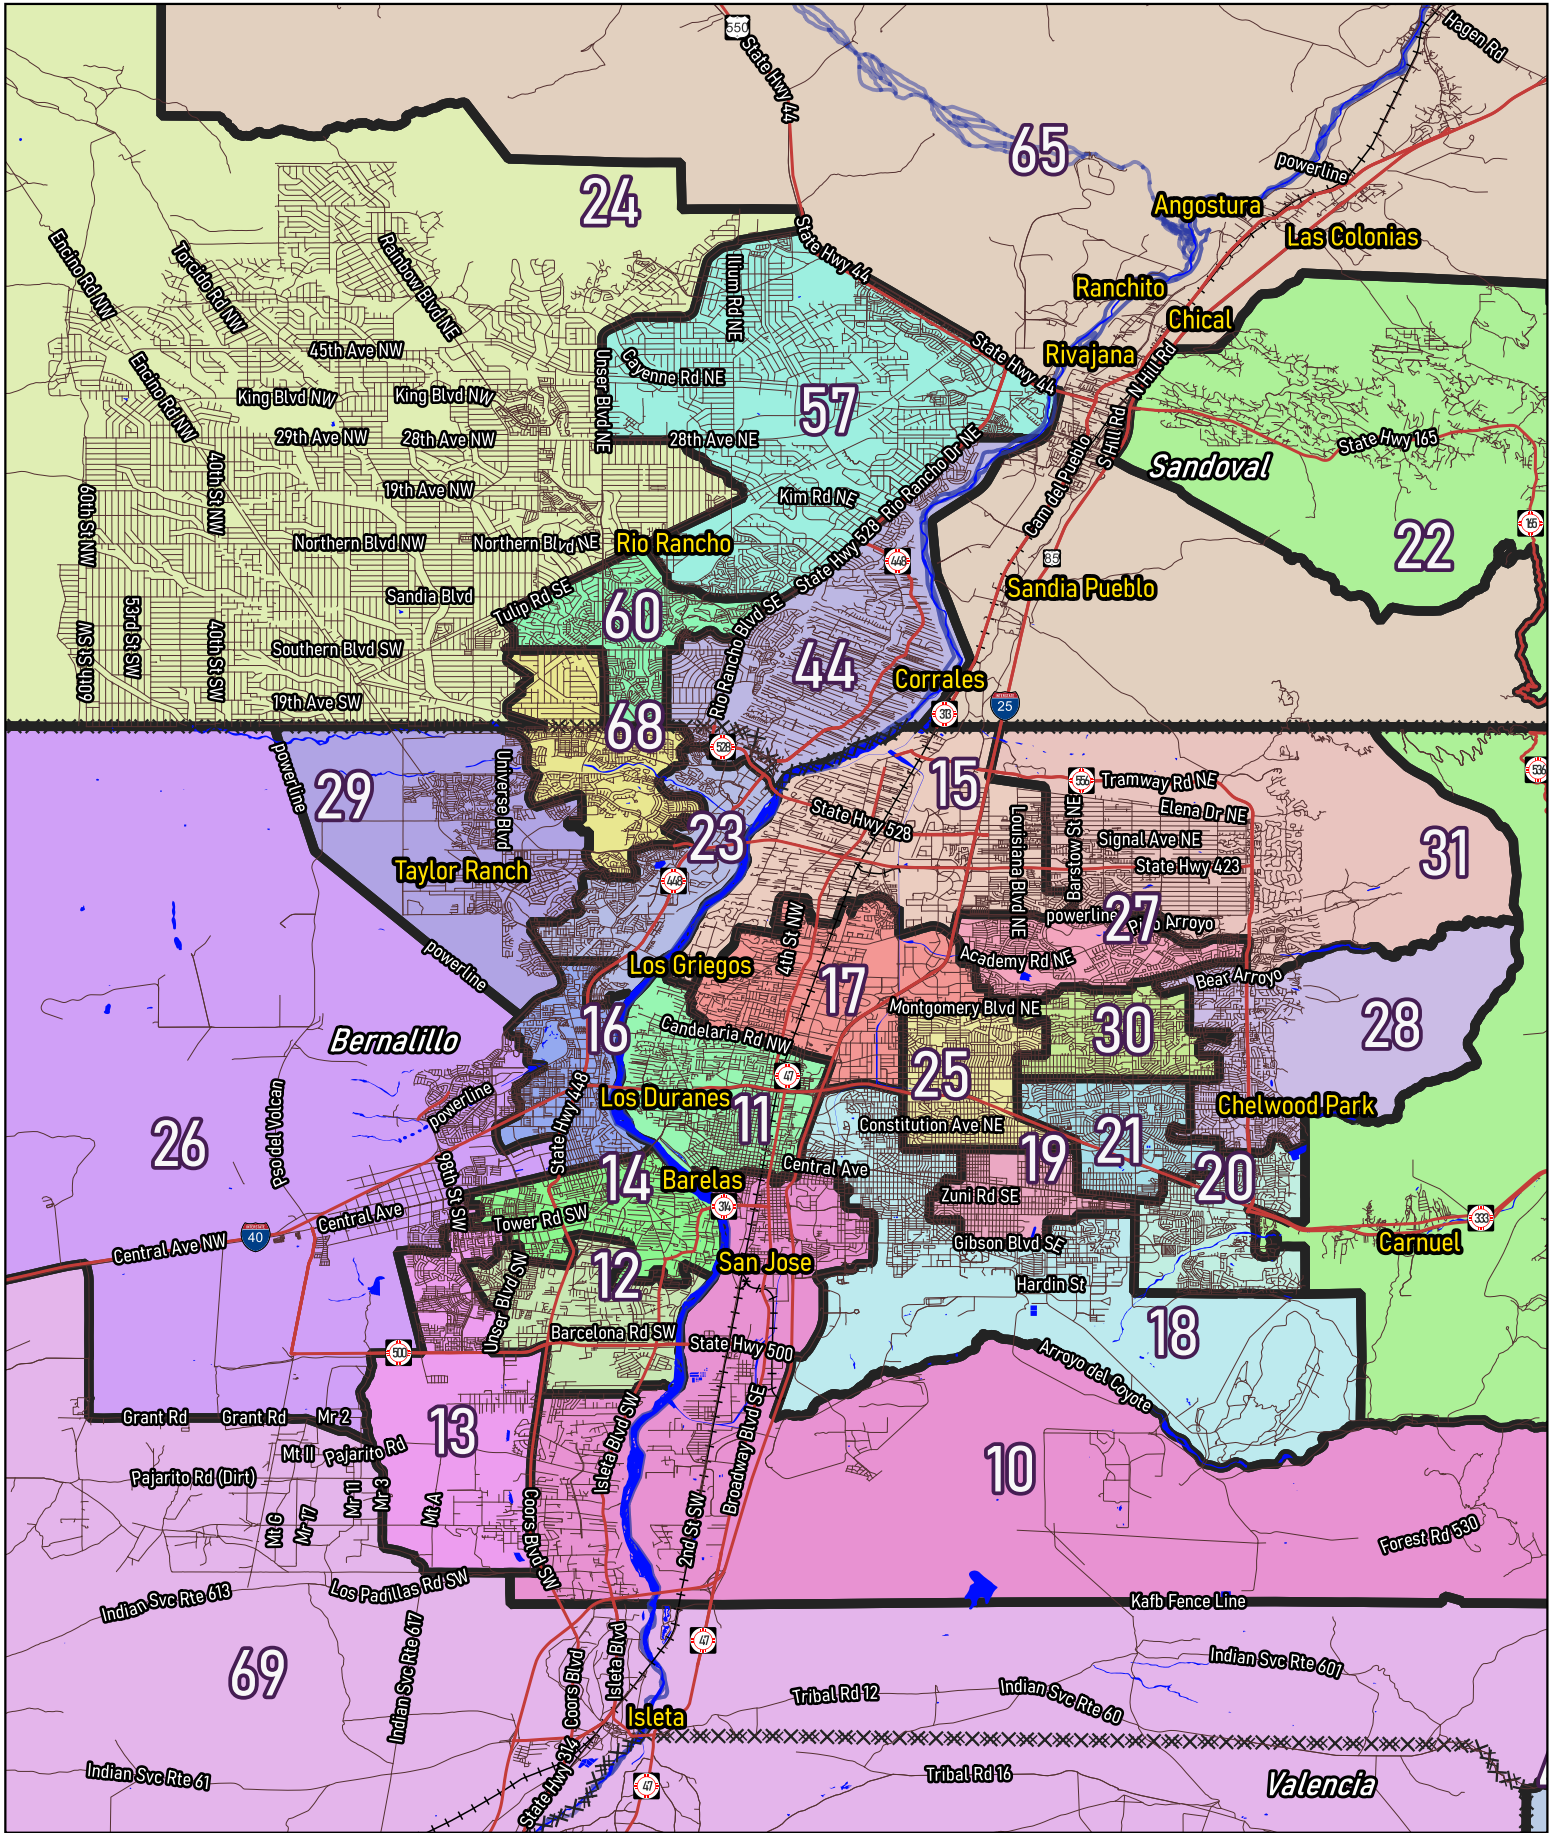

----- Counties

For the New Mexico Legislative Council Service

xxxxx Counties

For the New Mexico Legislative Council Service

For the New Mexico
Legislative Council Service

▭ Precincts
xxx Counties

12/08/2021