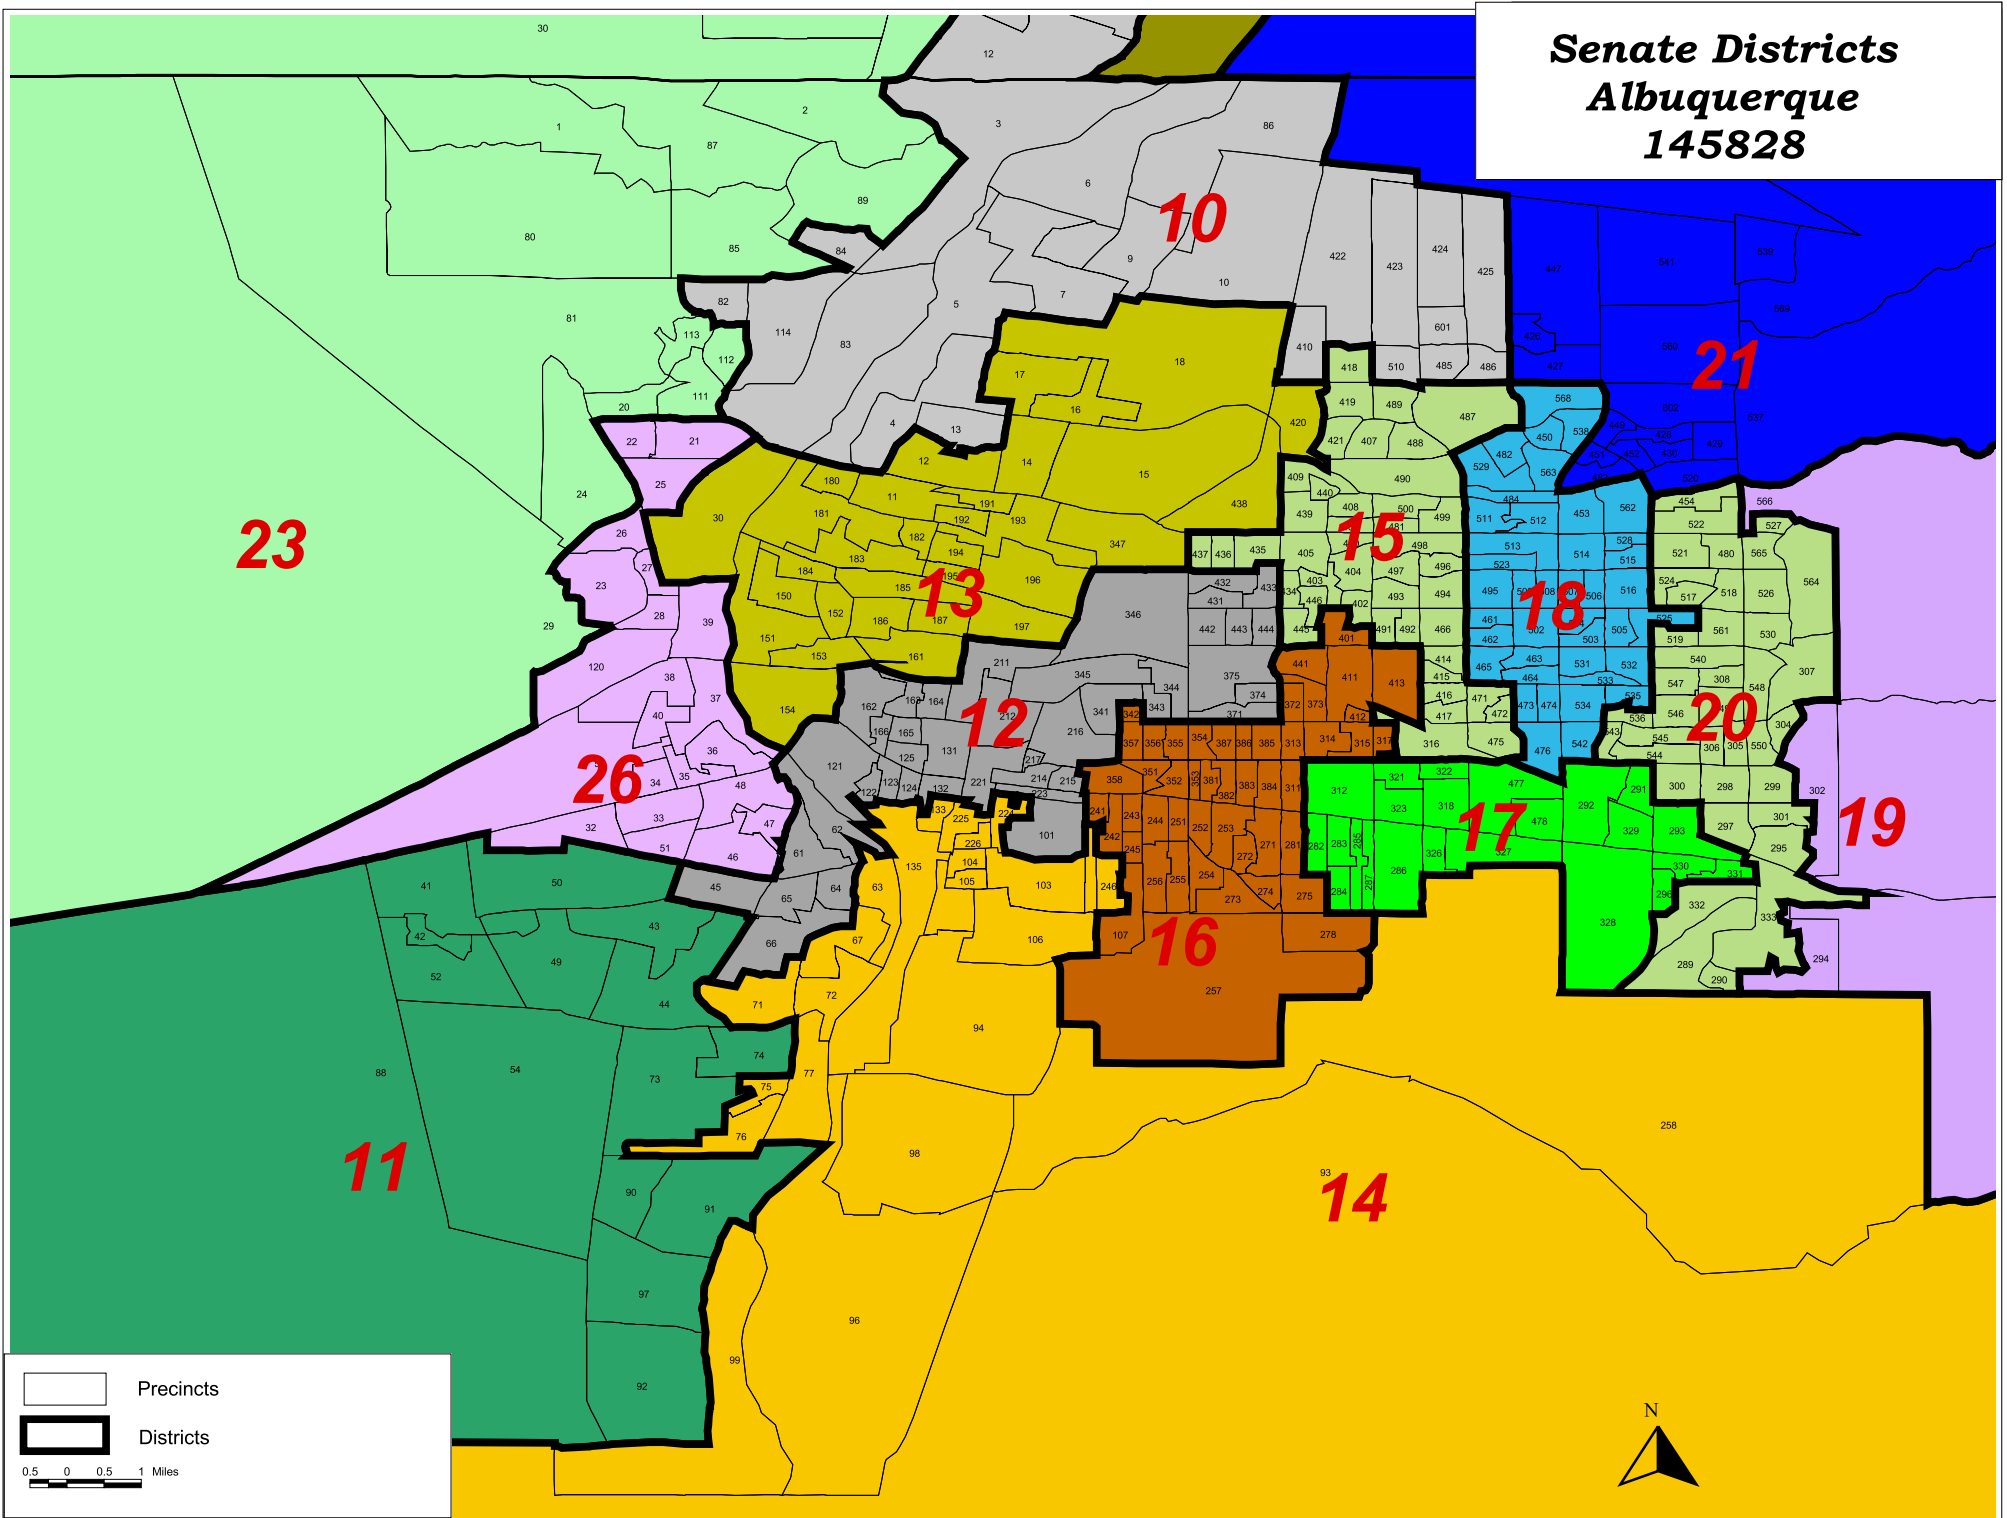

# Senate Districts Albuquerque 145828

▭ Precincts  
▭ Districts

0.5 0 0.5 1 Miles