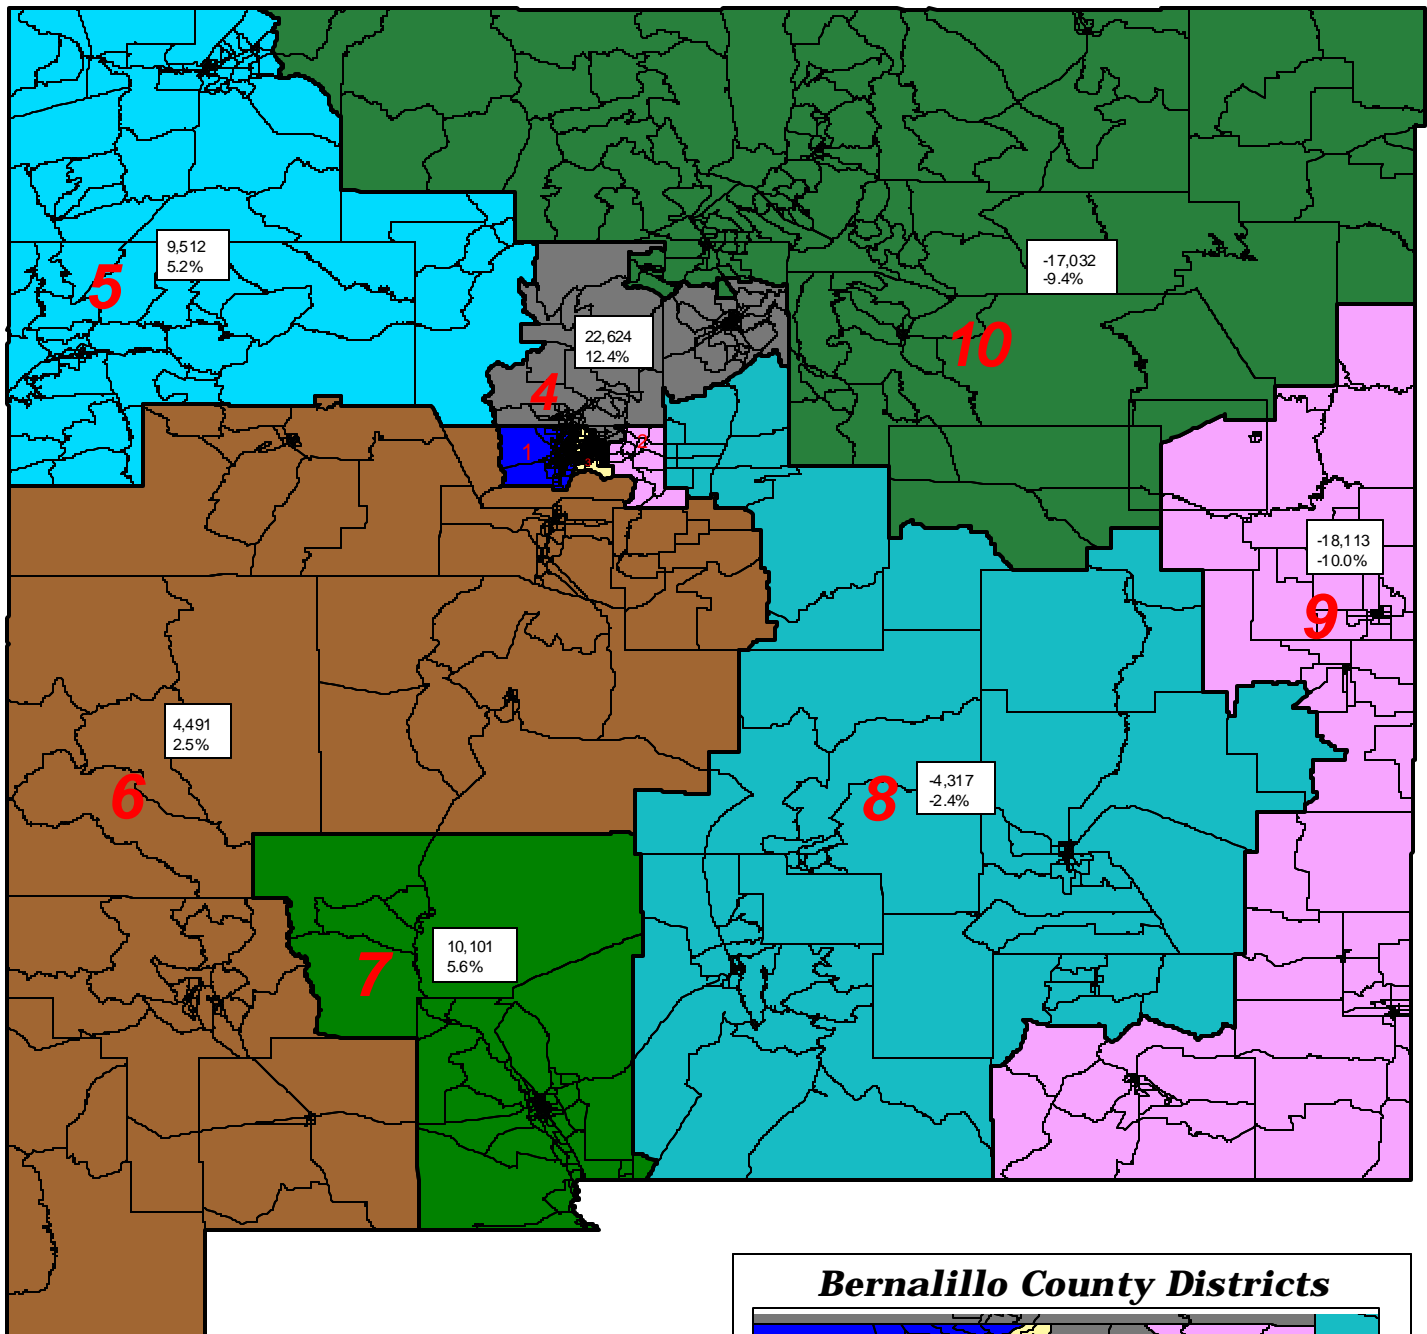

Board of Education District Deviations New Mexico

Each label box contains the deviation and percent deviation from the ideal population of a Board of Education District (181,905).

- Precincts
- Counties
- Districts