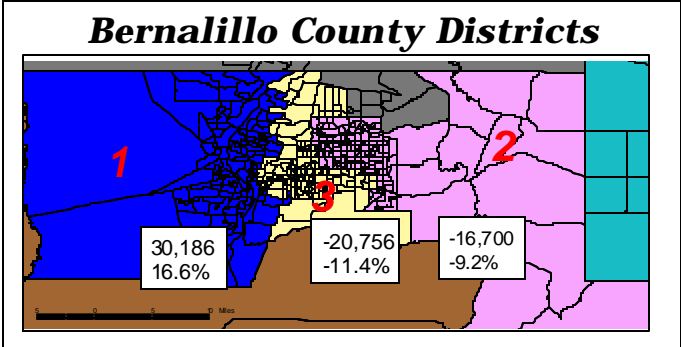

Board of Education District Deviations New Mexico

Each label box contains the deviation and percent deviation from the ideal population of a Board of Education District (181,905).

- Precincts
- Counties
- Districts