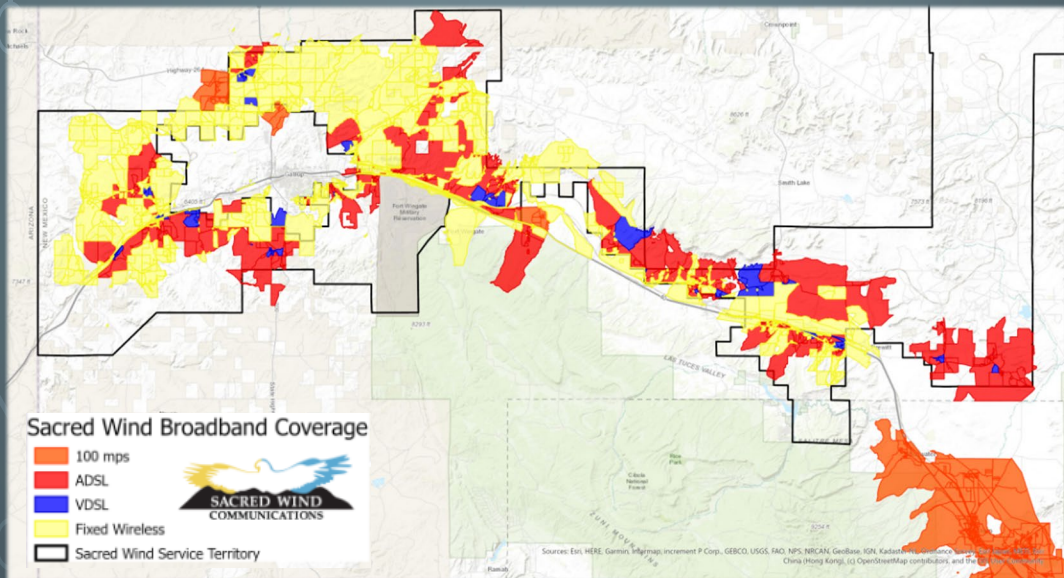

LEGISLATIVE EDUCATION STUDY COMMITTEE

BROADBAND FOR DISTANCE LEARNING TO:

- Grants Cibola County District
- Gallup McKinley County District
- Farmington Municipal District
- BIE School- Tohajiilee
- NMSU – Grants Campus
- Navajo Tech University (NTU)

SACRED WIND DELIVERS FREE WI-FI HOTSPOTS!

available 5am - 7pm M-F (please observe social distancing)

FREE EDUCATIONAL WI-FI HOTSPOTS

Red Rock Chapter House
To'hajiilee Canoncito Senior Center
Nageezi Chapter House
Huerfano NAPI NHA parking lot
Upper Fruitland Ojo Amarillo NHA
parking lot
Iyanbito Senior Center
Huerfano Chapter House
Baca-Prewitt Chapter House