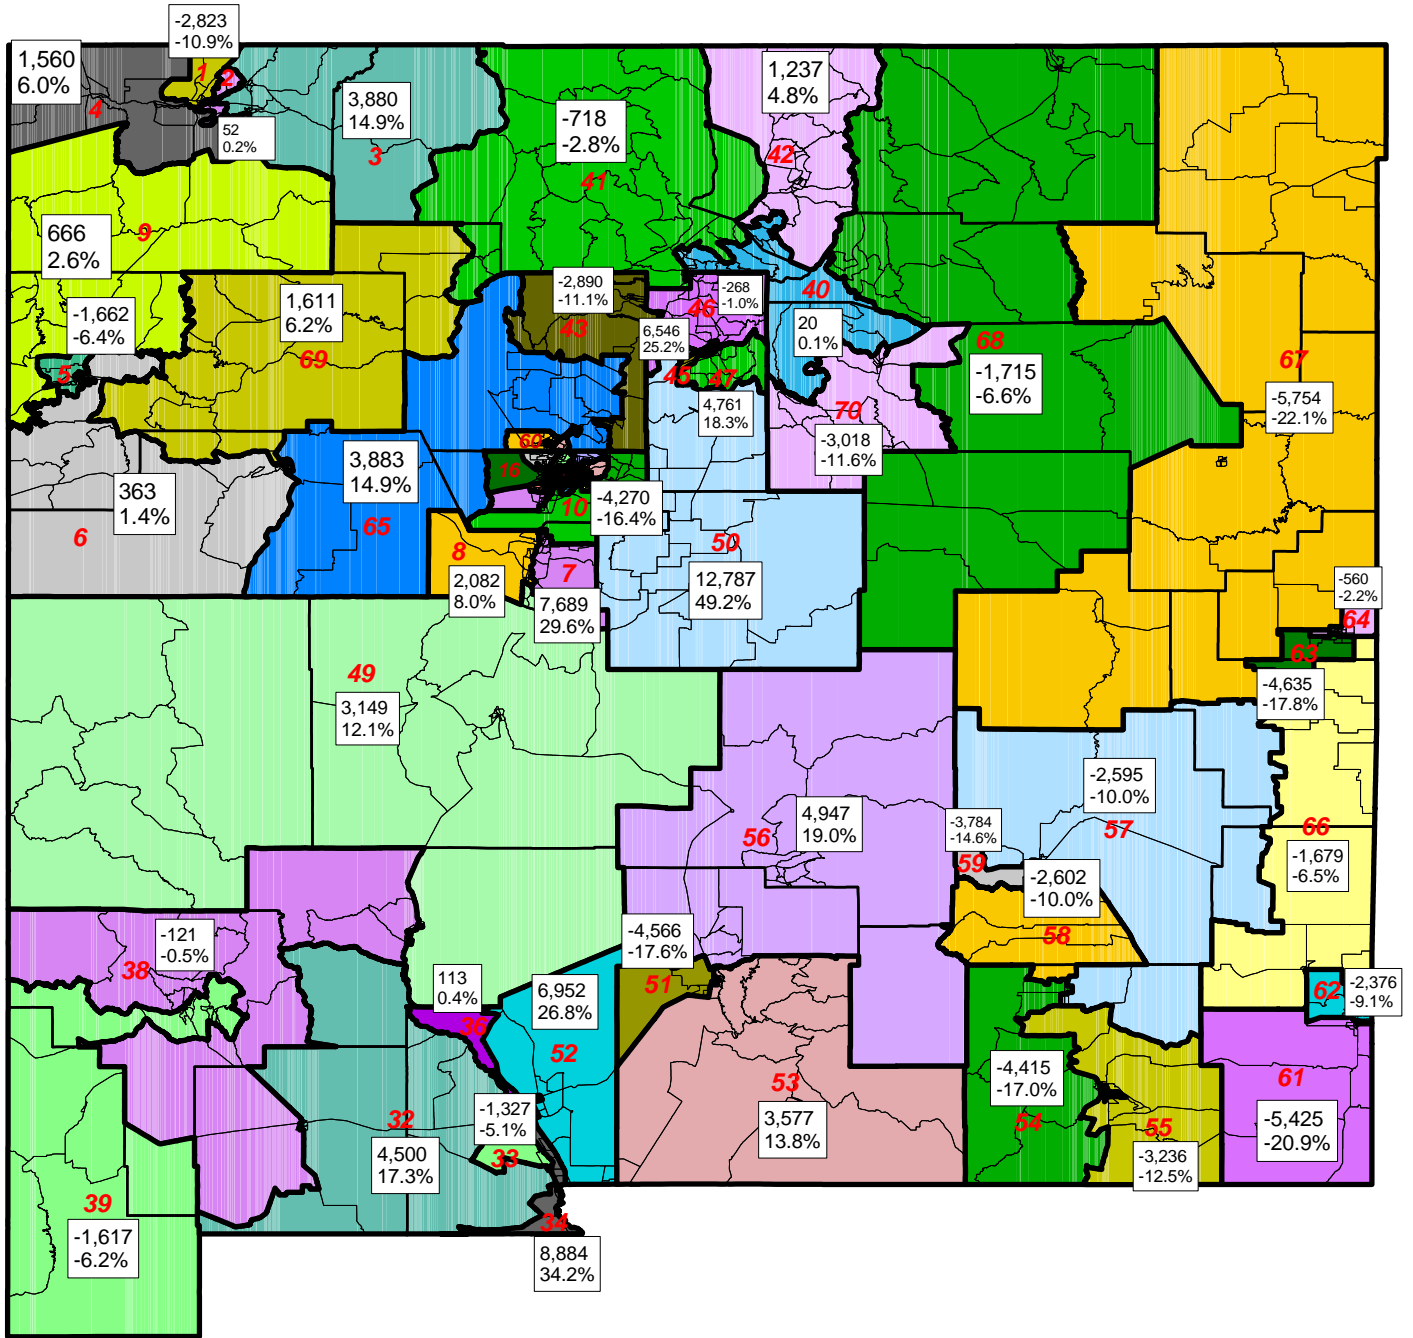

House District Deviations New Mexico

Each label box contains the deviation and percent deviation from the ideal population of a house district (25,986).

- Precincts
- Counties
- Districts

May 11, 2001