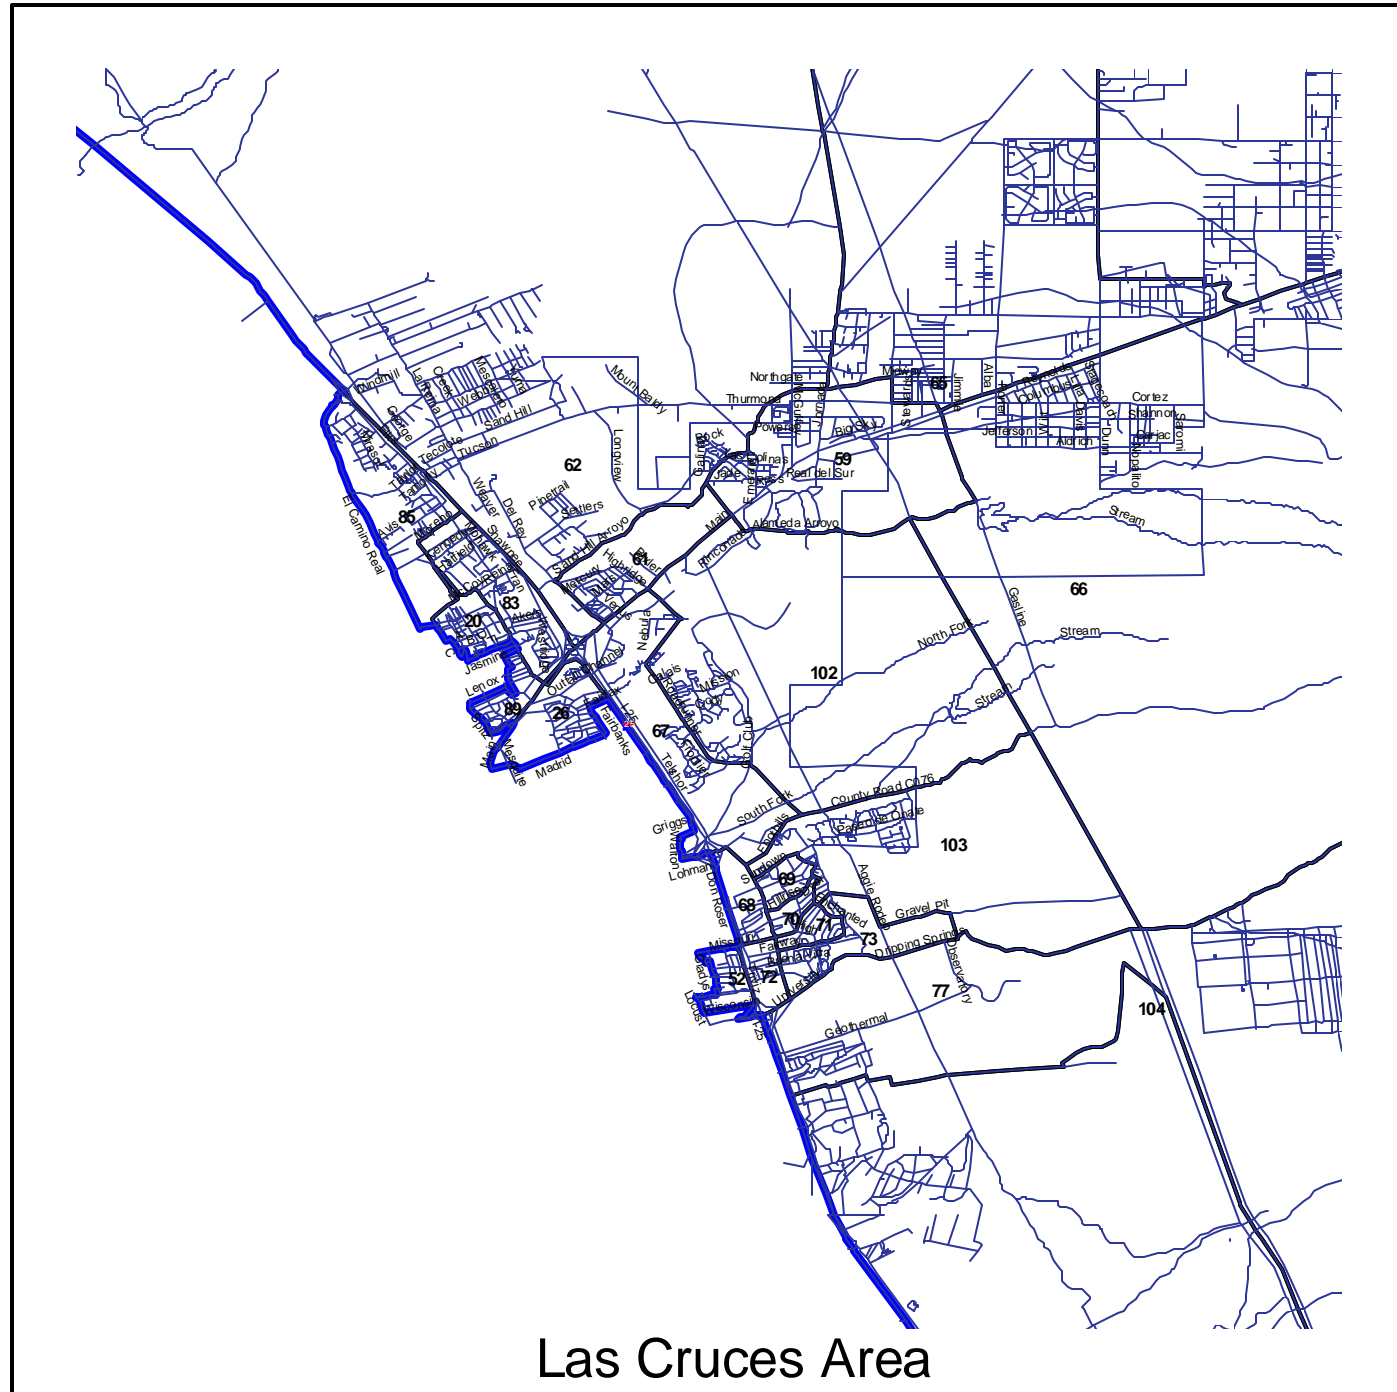

# Senate District 37

Las Cruces Area

- County Line
- Senate District 37 Boundary
- Cities and Towns
- Roads**
- Interstate
- Major Road
- Precinct Boundary