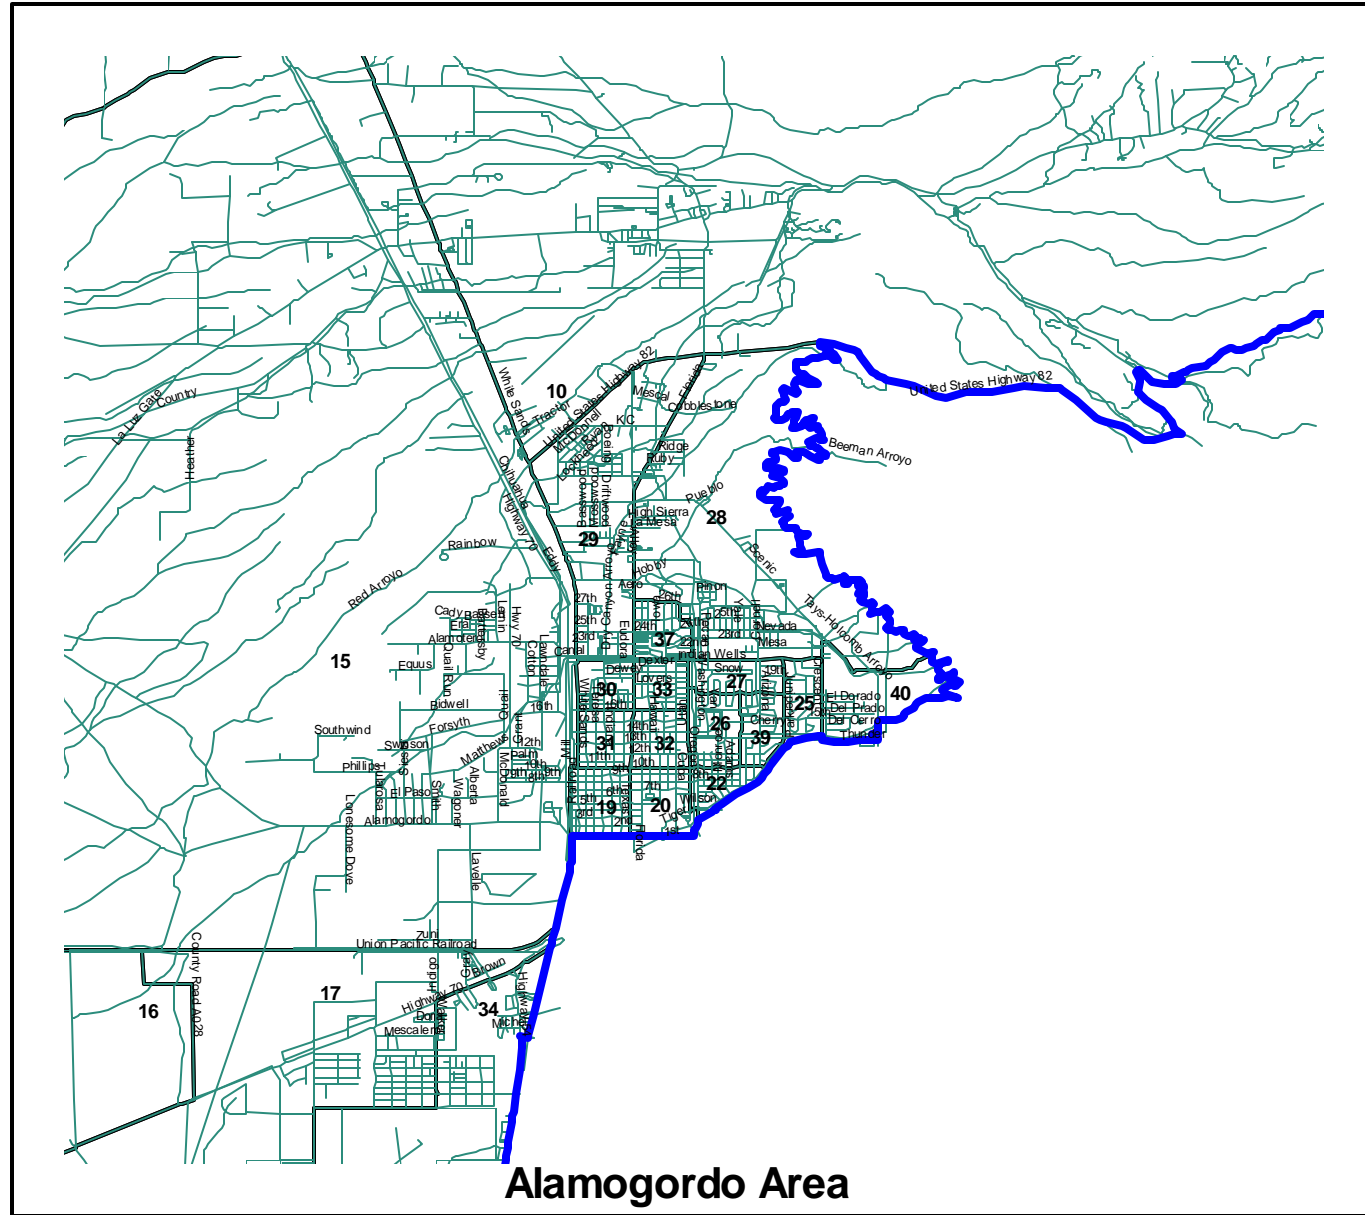

Senate District 40

DONA ANA COUNTY

Point of Sands

Valmont

OTERO COUNTY

Organ

White Sands

35

6

1

Three Rivers

Salinas

14

13

Bent
38

Tularosa

12

La Luz
10

Alamogordo
15

16

11

Boles Acres

- County Line
- Senate District 40 Boundary
- Cities and Towns
- Roads
- Precinct Boundary