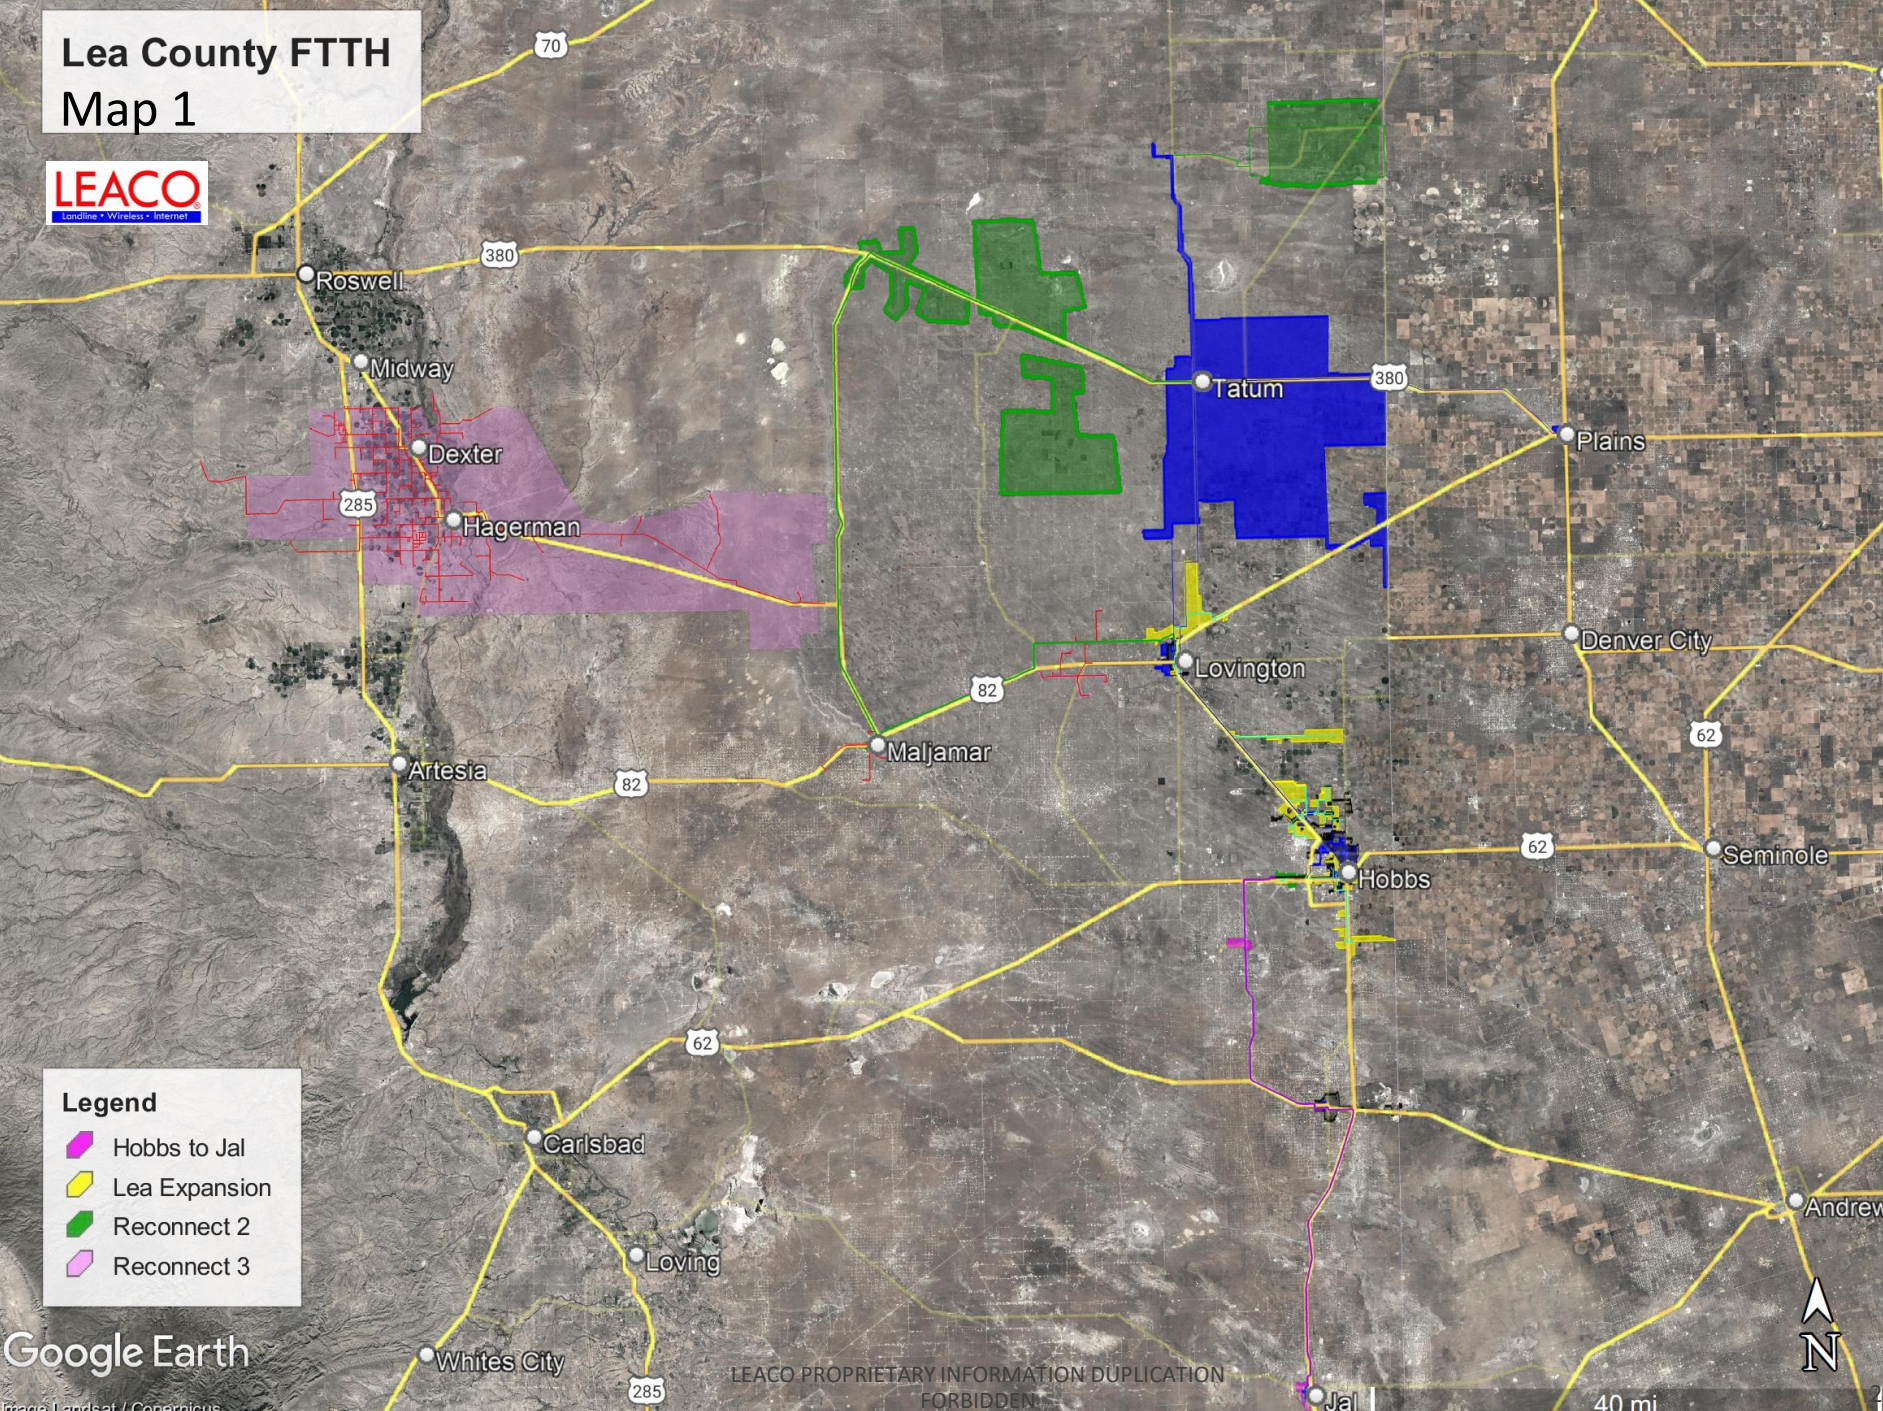

Shared Vision

Lea County FTTH Map 1

- Legend**
-  Hobbs to Jal
 -  Lea Expansion
 -  Reconnect 2
 -  Reconnect 3

Google Earth

Image Landsat / Copernicus

LEACO PROPRIETARY INFORMATION DUPLICATION
FORBIDDEN

40 mi

Lea County FTTH Map 2

Legend

-  Hobbs to Jal
-  Lea Expansion

Google Earth

Image Landsat / Copernicus

LEACO PROPRIETARY INFORMATION APPLICATION
FORBIDDEN

10 mi

New Mexico Fiber Network

Las Cruces CO (new)

Legend

-  NMFN Middle Mile
-  OBAE RFI routes

Google Earth

Image Landsat, Copernicus

LEACO PROPRIETARY INFORMATION DUPLICATION

FORBIDDEN

Ciudad Juárez

NEW MEXICO

Las Cruces CO (new)

Legend

-  NMFN Middle Mile
-  OBAE RFI routes

Google Earth

Image Landsat / Copernicus

LEACO PROPRIETARY INFORMATION DUPLICATION

FORBIDDEN