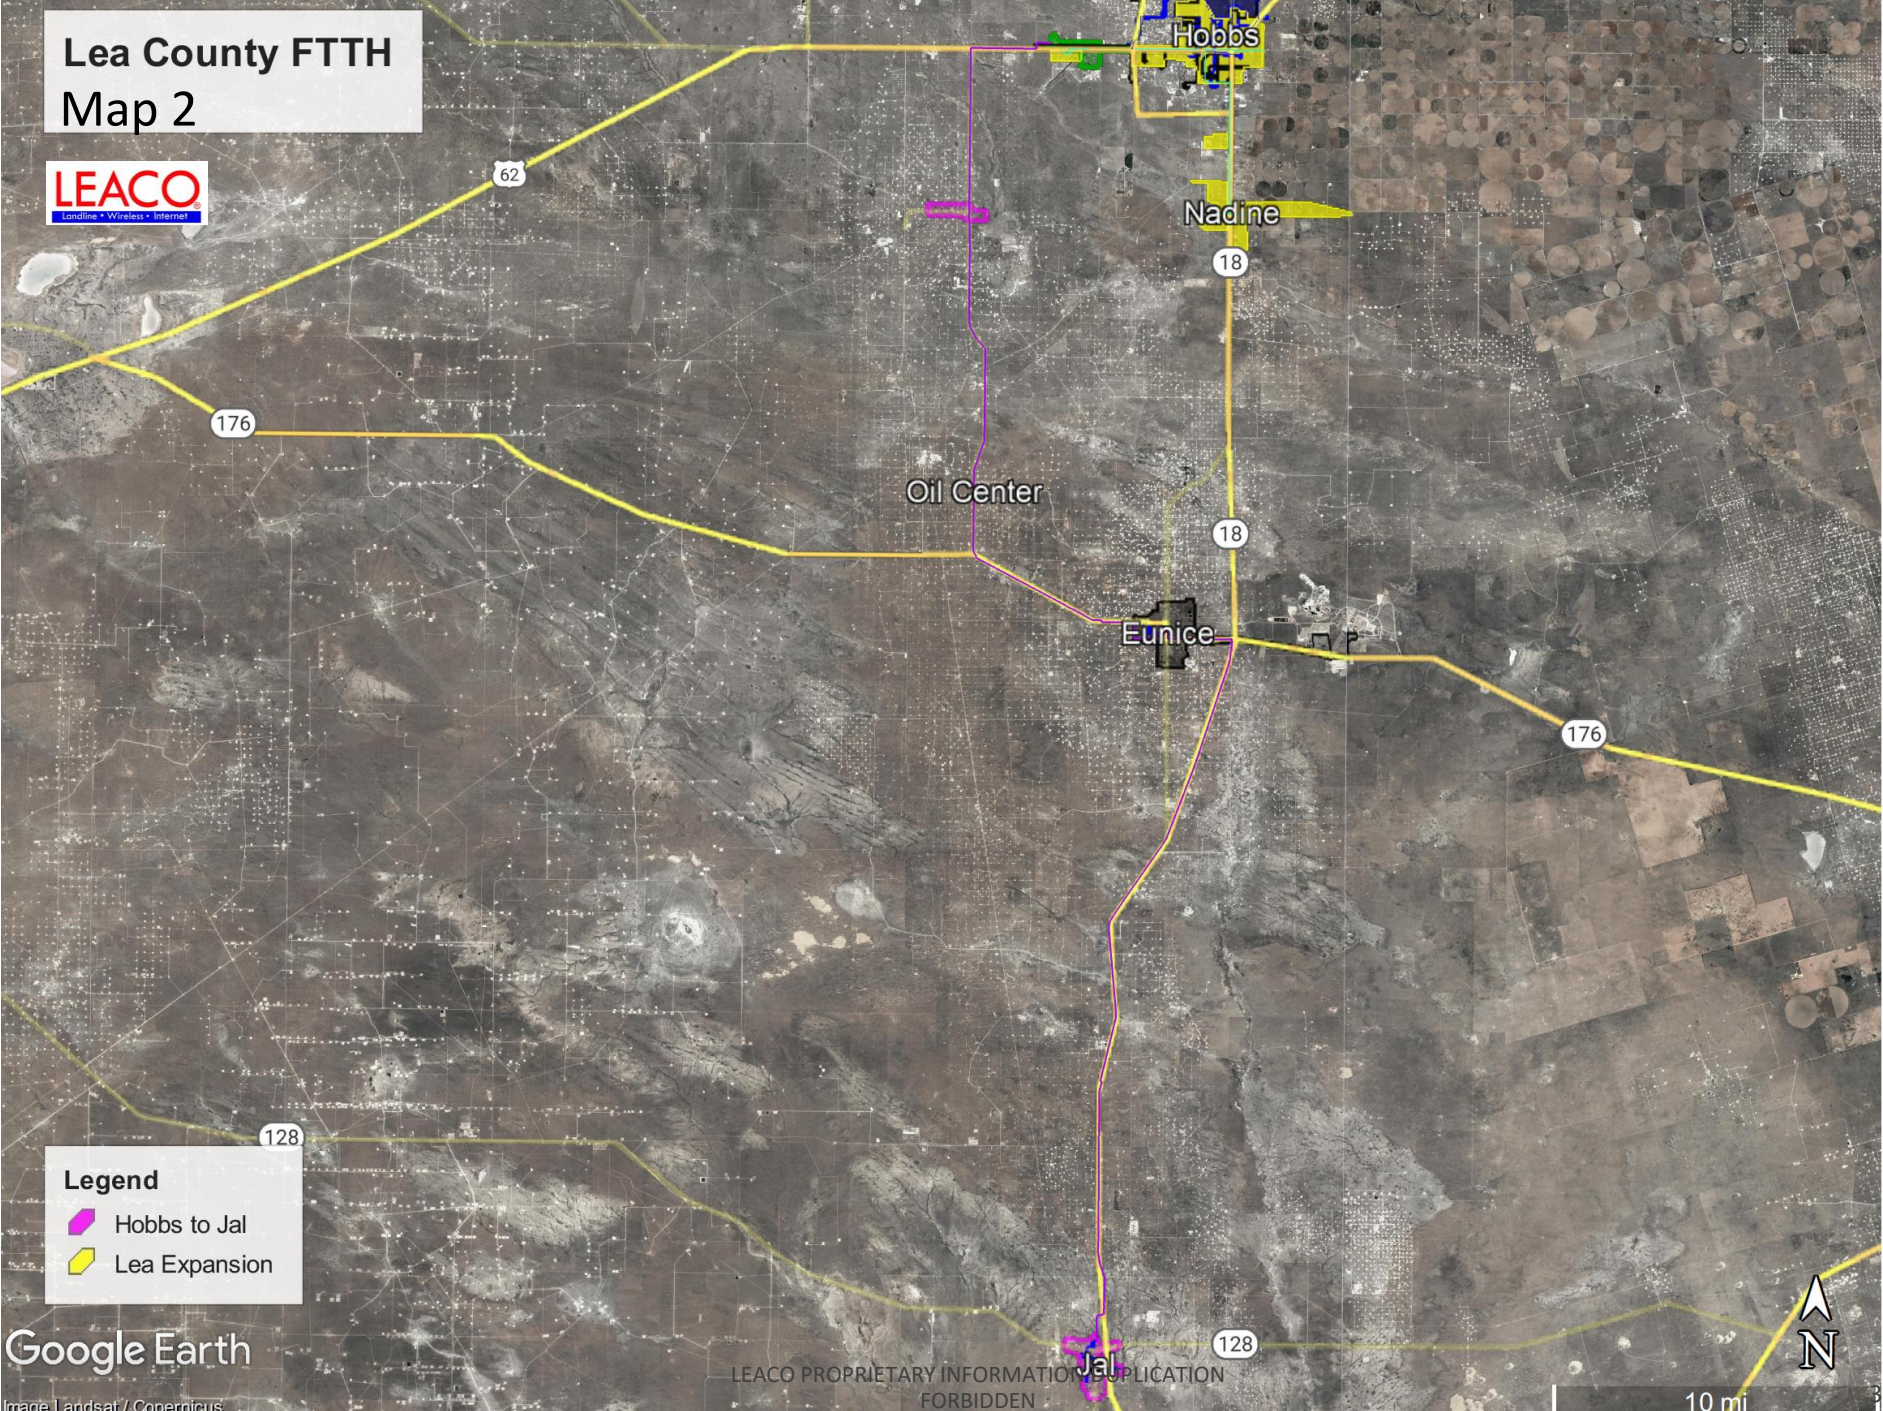

Shared Vision

Lea County FTTH Map 1

- Legend**
-  Hobbs to Jal
 -  Lea Expansion
 -  Reconnect 2
 -  Reconnect 3

Google Earth

Image Landsat / Copernicus

LEACO PROPRIETARY INFORMATION DUPLICATION
FORBIDDEN

40 mi

Lea County FTTH Map 2

Legend

-  Hobbs to Jal
-  Lea Expansion

Google Earth

Image Landsat / Copernicus

LEACO PROPRIETARY INFORMATION APPLICATION
FORBIDDEN

10 mi

New Mexico Fiber Network

Las Cruces CO (new)

Legend

-  NMFN Middle Mile
-  OBAE RFI routes

Google Earth

Image Landsat, Copernicus

LEACO PROPRIETARY INFORMATION DUPLICATION

FORBIDDEN

Ciudad Juárez

NEW MEXICO

Las Cruces CO (new)

Legend

-  NMFN Middle Mile
-  OBAE RFI routes

Google Earth

Image Landsat / Copernicus

LEACO PROPRIETARY INFORMATION DUPLICATION

FORBIDDEN