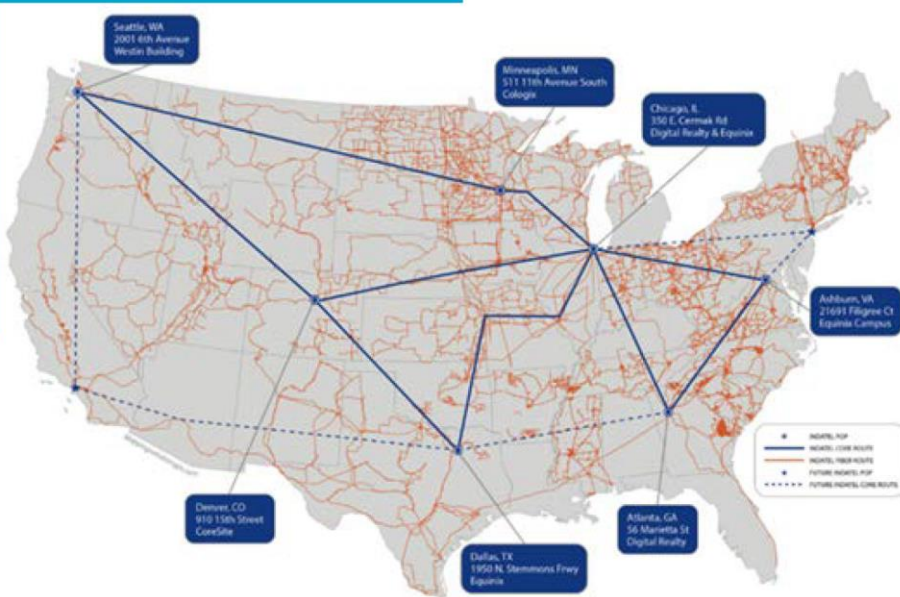

NATIONWIDE ACCESS

NM Fiber Network is an Indatel partner. This partnership gives us access to a nationwide network, delivering more opportunity for economic development in our state.

NM Fiber Network can provide wholesale ethernet solutions with one MSA, one NOC, and seamless efforts across 37 states through aggregation of more than 700 independent telcos and electrical cooperatives.

In joining force with a national broadband carrier it will allow NM Fiber Network to connect New Mexico business owners with their corporate offices directly through a safe and secure ethernet connection- wherever that may be. This will allow NM Fiber Network, through partnership with INDATEL to respond to RFP's that have multi-location businesses.

MSA- master service agreement   NOC- network operations center   Ethernet- wired internet connection

- Indatel is a nationwide network with connections to 700+ rural independent telecommunications providers across the Nation.