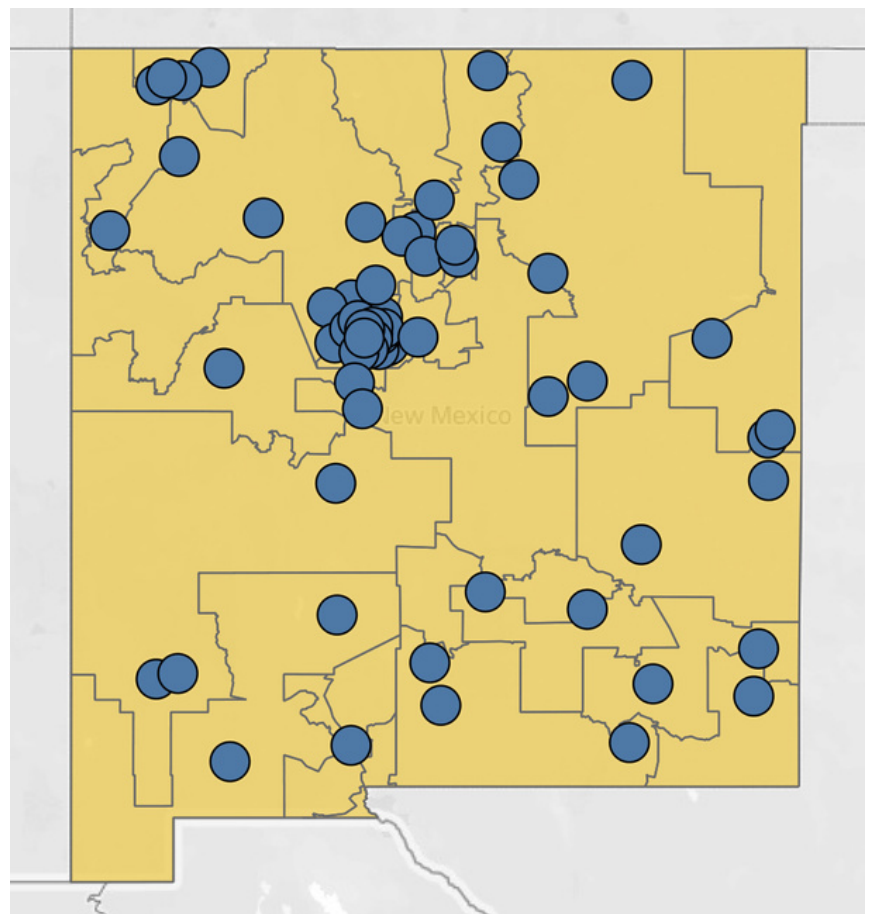

Representative Linda Serrato
Guadalupe Credit Union
Nusenda Credit Union
Sandia Area Credit Union
State Employees Credit Union

House District Map

There are 142 credit union locations across New Mexico, with branches located in or near every state House district.

Senator Pat Woods
Cannon Credit Union
Everyone's Credit Union
Quay Schools Credit Union

Senator Michael Padilla
Nusenda Credit Union
Rio Grande Credit Union

Representative Antonio Maestas
Kirtland Federal Credit Union
Nusenda Credit Union
US Eagle Credit Union

Senator Ron Griggs
Eddy Credit Union
Financial Security Credit Union
LOCO Credit Union
Otero Credit Union
U-1st Community Credit Union

Senator Leo Jaramillo
Del Norte Credit Union
Guadalupe Credit Union
Los Alamos Schools Credit..
Zia Credit Union

Senate District Map

There are 142 credit union locations across New Mexico, with branches located in or near every state Senate district.

Data and graphics compiled by by Think New Mexico