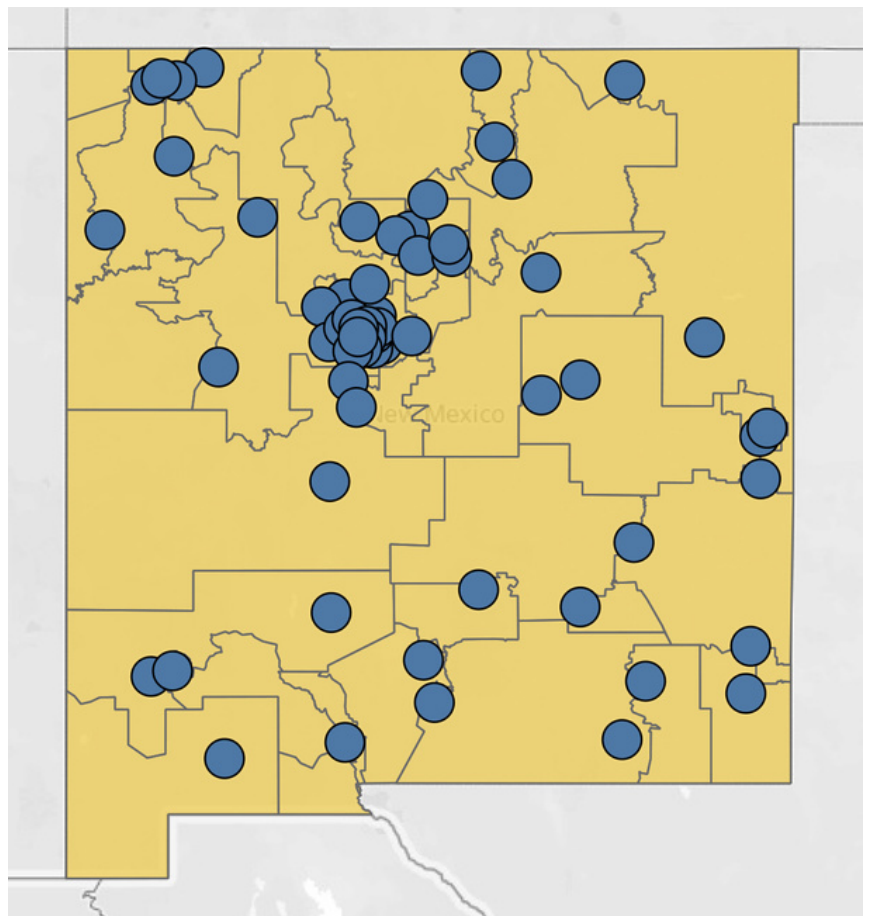

Representative Raymundo Lara
First Financial Credit Union
is located in neighboring HD 33

Representative Georgene Louis
Nusenda Credit Union
Rio Grande Credit Union

Representative Tara L. Lujan
Del Norte Credit Union
Guadalupe Credit Union
Northern New Mexico Sch..
State Employees Credit U..
US Eagle Credit Union

Representative Willie D. Madrid
Otero Credit Union

Representative Kristina Ortez
Guadalupe Credit Union
Nusenda Credit Union
Questa Credit Union

Representative Patricia Roybal Caballero
First Financial Credit Union & Nusenda
Credit Union are located in neighboring HD 12

Representative Linda Serrato
Guadalupe Credit Union
Nusenda Credit Union
Sandia Area Credit Union
State Employees Credit Union

House District Map

There are 142 credit union locations across New Mexico, with branches located in or near every state House district.

Senate District Map

There are 142 credit union locations across New Mexico, with branches located in or near every state Senate district.

Data and graphics compiled by by Think New Mexico