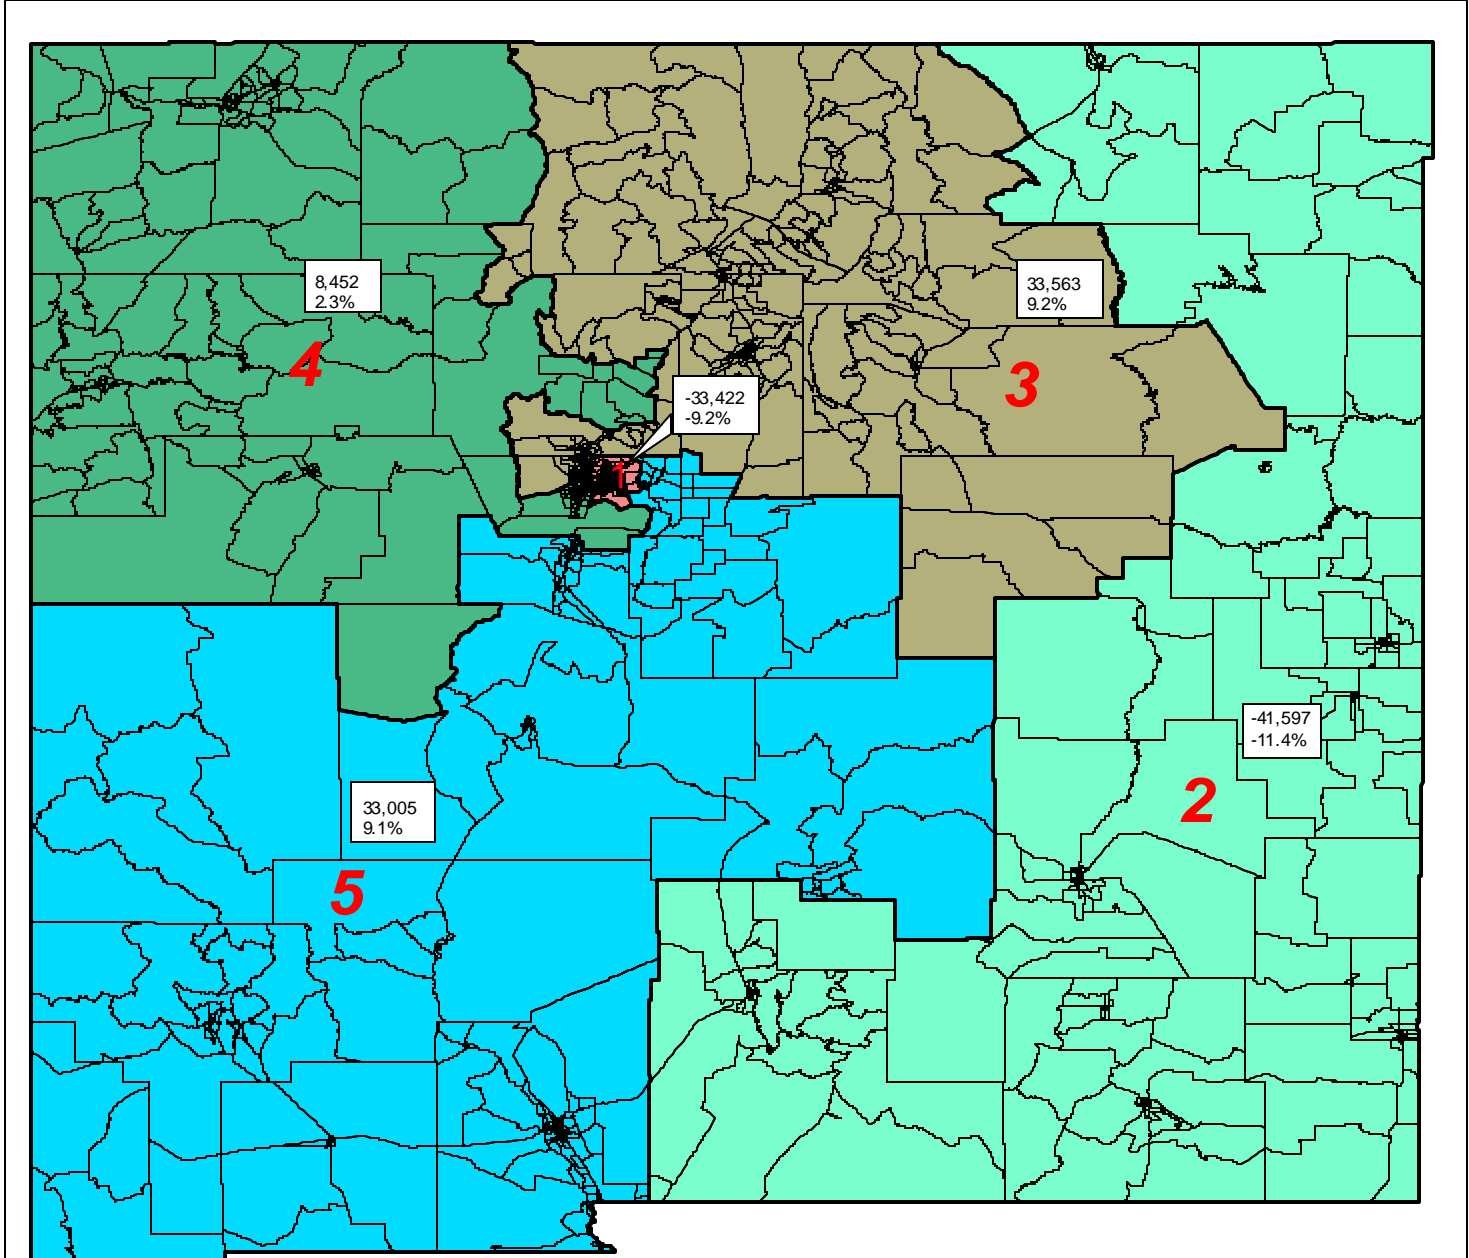

# Public Regulation Commission District Deviations New Mexico

Each label box contains the deviation and percent deviation from the ideal population of a Public Regulation Commission District (363,809).

- Precincts
- Counties
- Districts

May 11, 2001