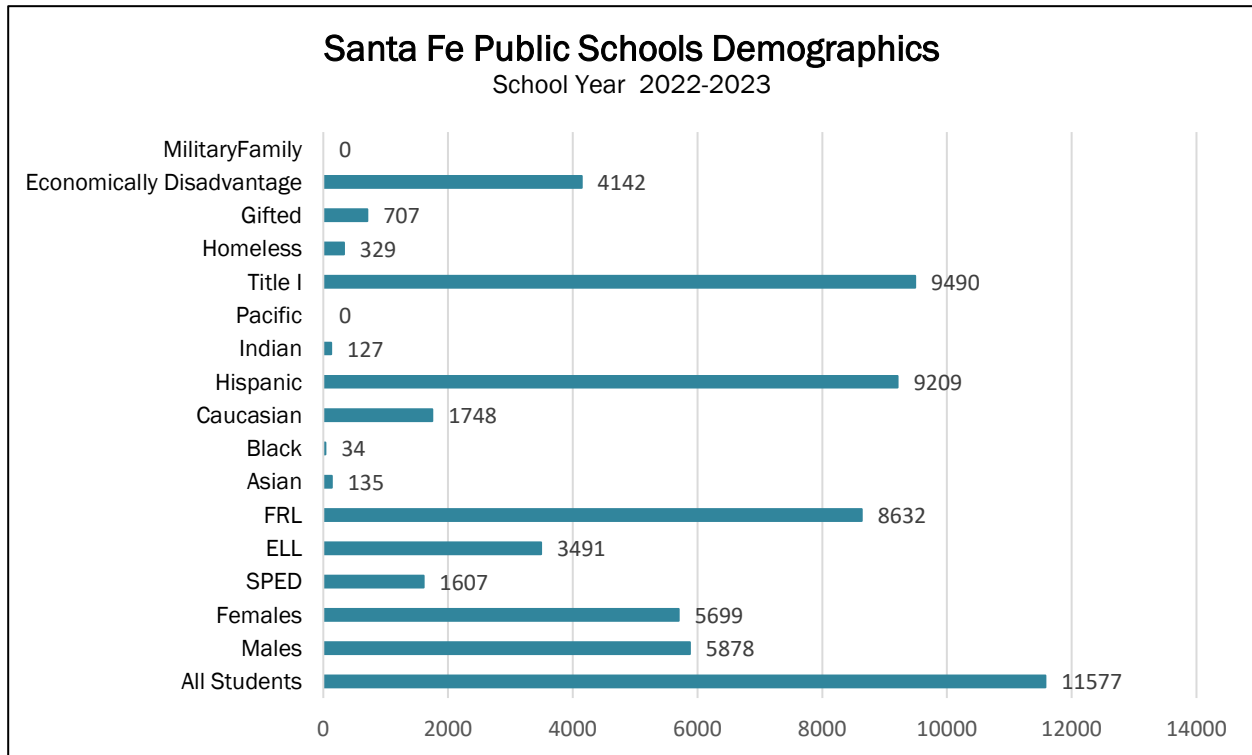

Community Fact Sheet

Santa Fe Public Schools

Superintendent: Hilario “Larry” Chavez

- FY23 Enrollment: 11,577
- FY23 SEG: \$122.3 Million
- 2021 4-Year Graduation Rate: 83.8 percent
- Elementary Schools: 20
- Middle Schools: 3
- High Schools: 5

Source: PED

*Economically Disadvantage – those who participate in, or whose family participates in, economic assistance programs. This metric includes individual students who qualify for the Free/Reduce Price School Meals program.