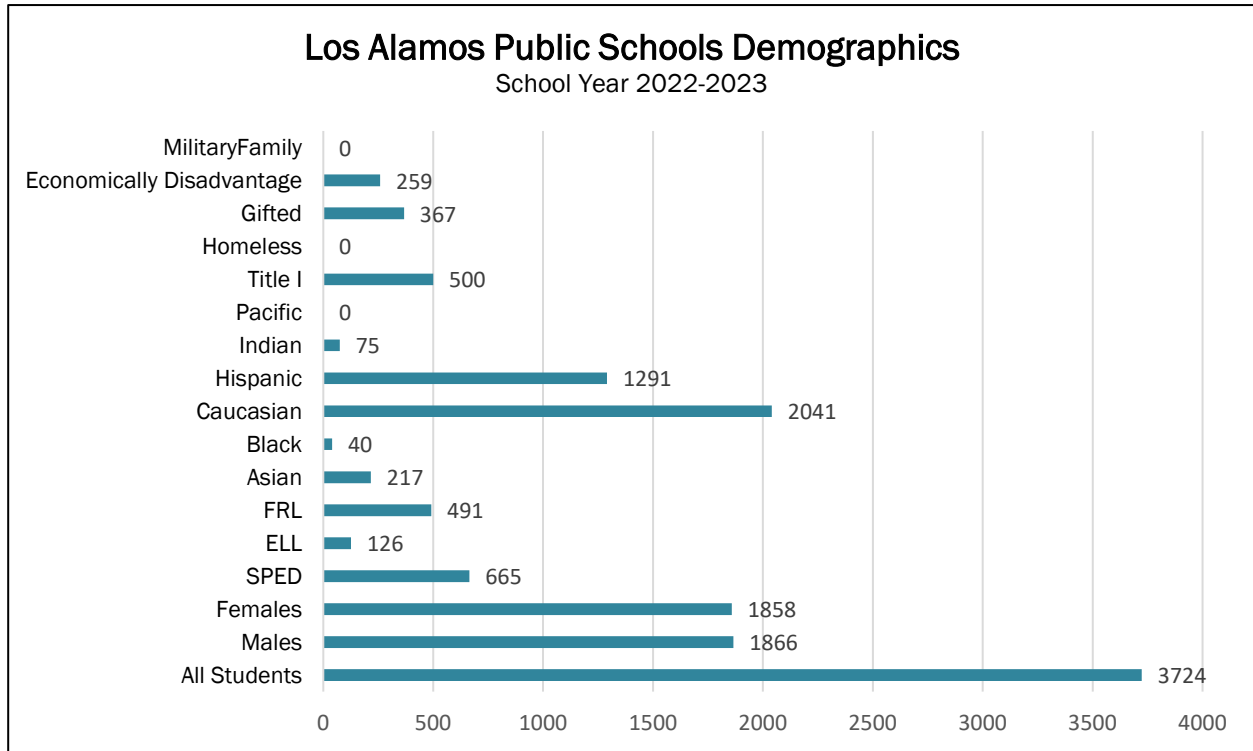

Los Alamos Public Schools

Superintendent: Jennifer Guy

- FY23 Enrollment: 3,724
- FY23 SEG: $36.9 Million
- 2021 4-Year Graduation Rate: 91.8 percent
- Elementary Schools: 5
- Middle Schools: 1
- High Schools: 2

Source: PED