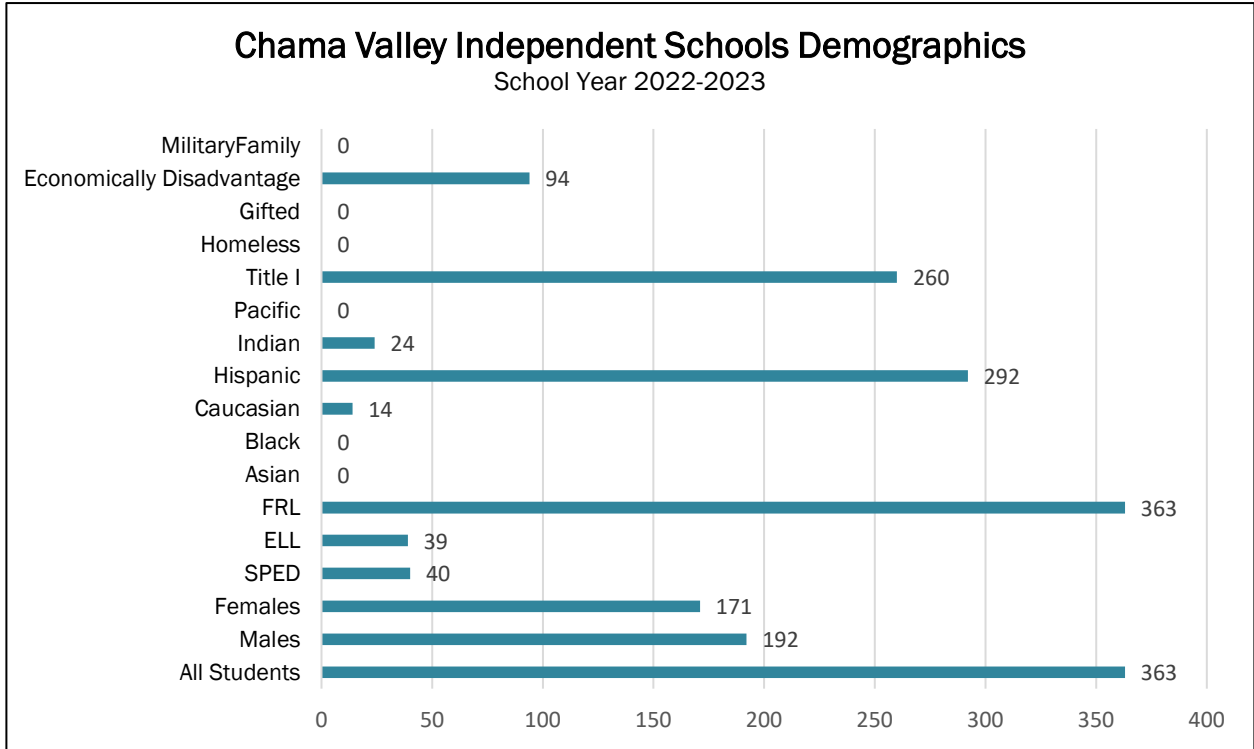

Community Fact Sheet

Santa Fe Public Schools

Superintendent: Hilario “Larry” Chavez

- FY23 Enrollment: 11,577
- FY23 SEG: \$122.3 Million
- 2021 4-Year Graduation Rate: 83.8 percent
- Elementary Schools: 20
- Middle Schools: 3
- High Schools: 5

Source: PED

*Economically Disadvantage – those who participate in, or whose family participates in, economic assistance programs. This metric includes individual students who qualify for the Free/Reduce Price School Meals program.

**Title 1-eligible for Title 1 funding based on federal poverty census information

Chama Valley Independent Schools

Superintendent: Anthony Casados

- FY23 Enrollment: 363
- FY23 SEG: \$6.5 Million
- 2021 4-Year Graduation Rate: 83.3 percent
- Elementary Schools: 2
- Middle Schools: 1
- High Schools: 1