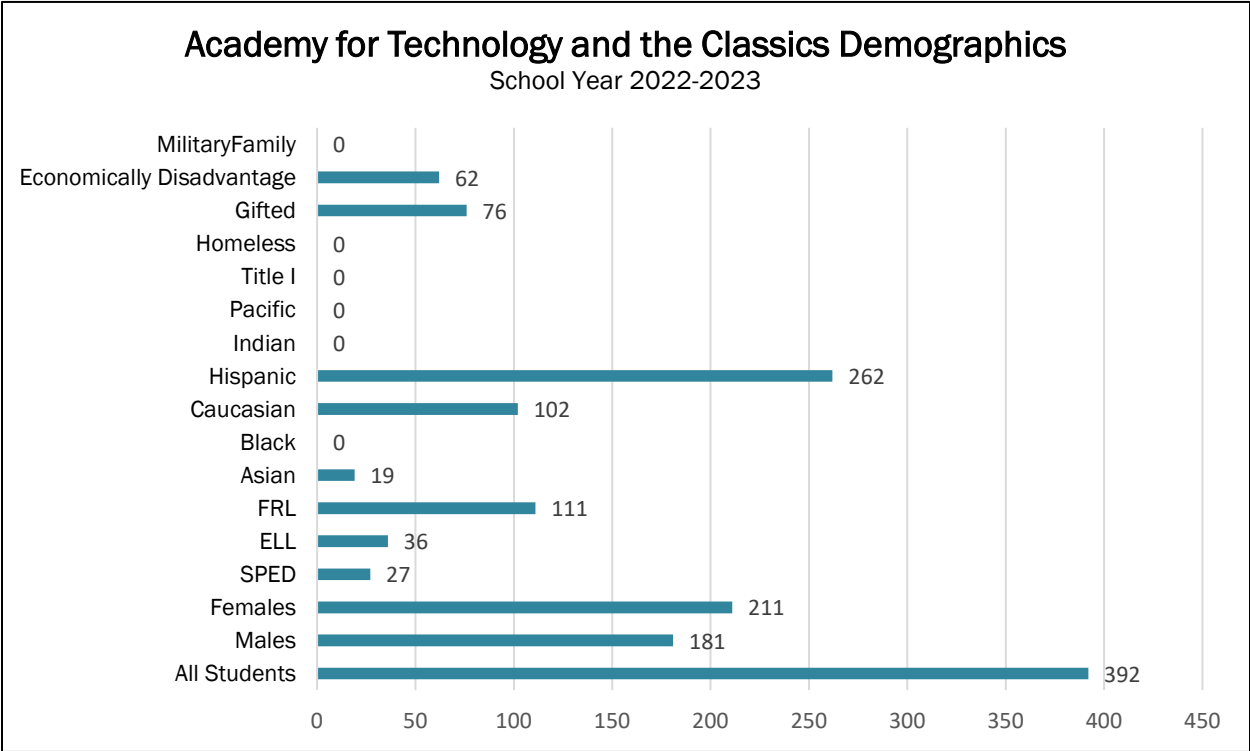

Academy for Technology and the Classics

Principal: Jason Morgan

- FY23 Enrollment: 392
- FY23 SEG: $4.1 Million
- 2021 4-Year Graduation Rate: 92.1 percent

Source: PED