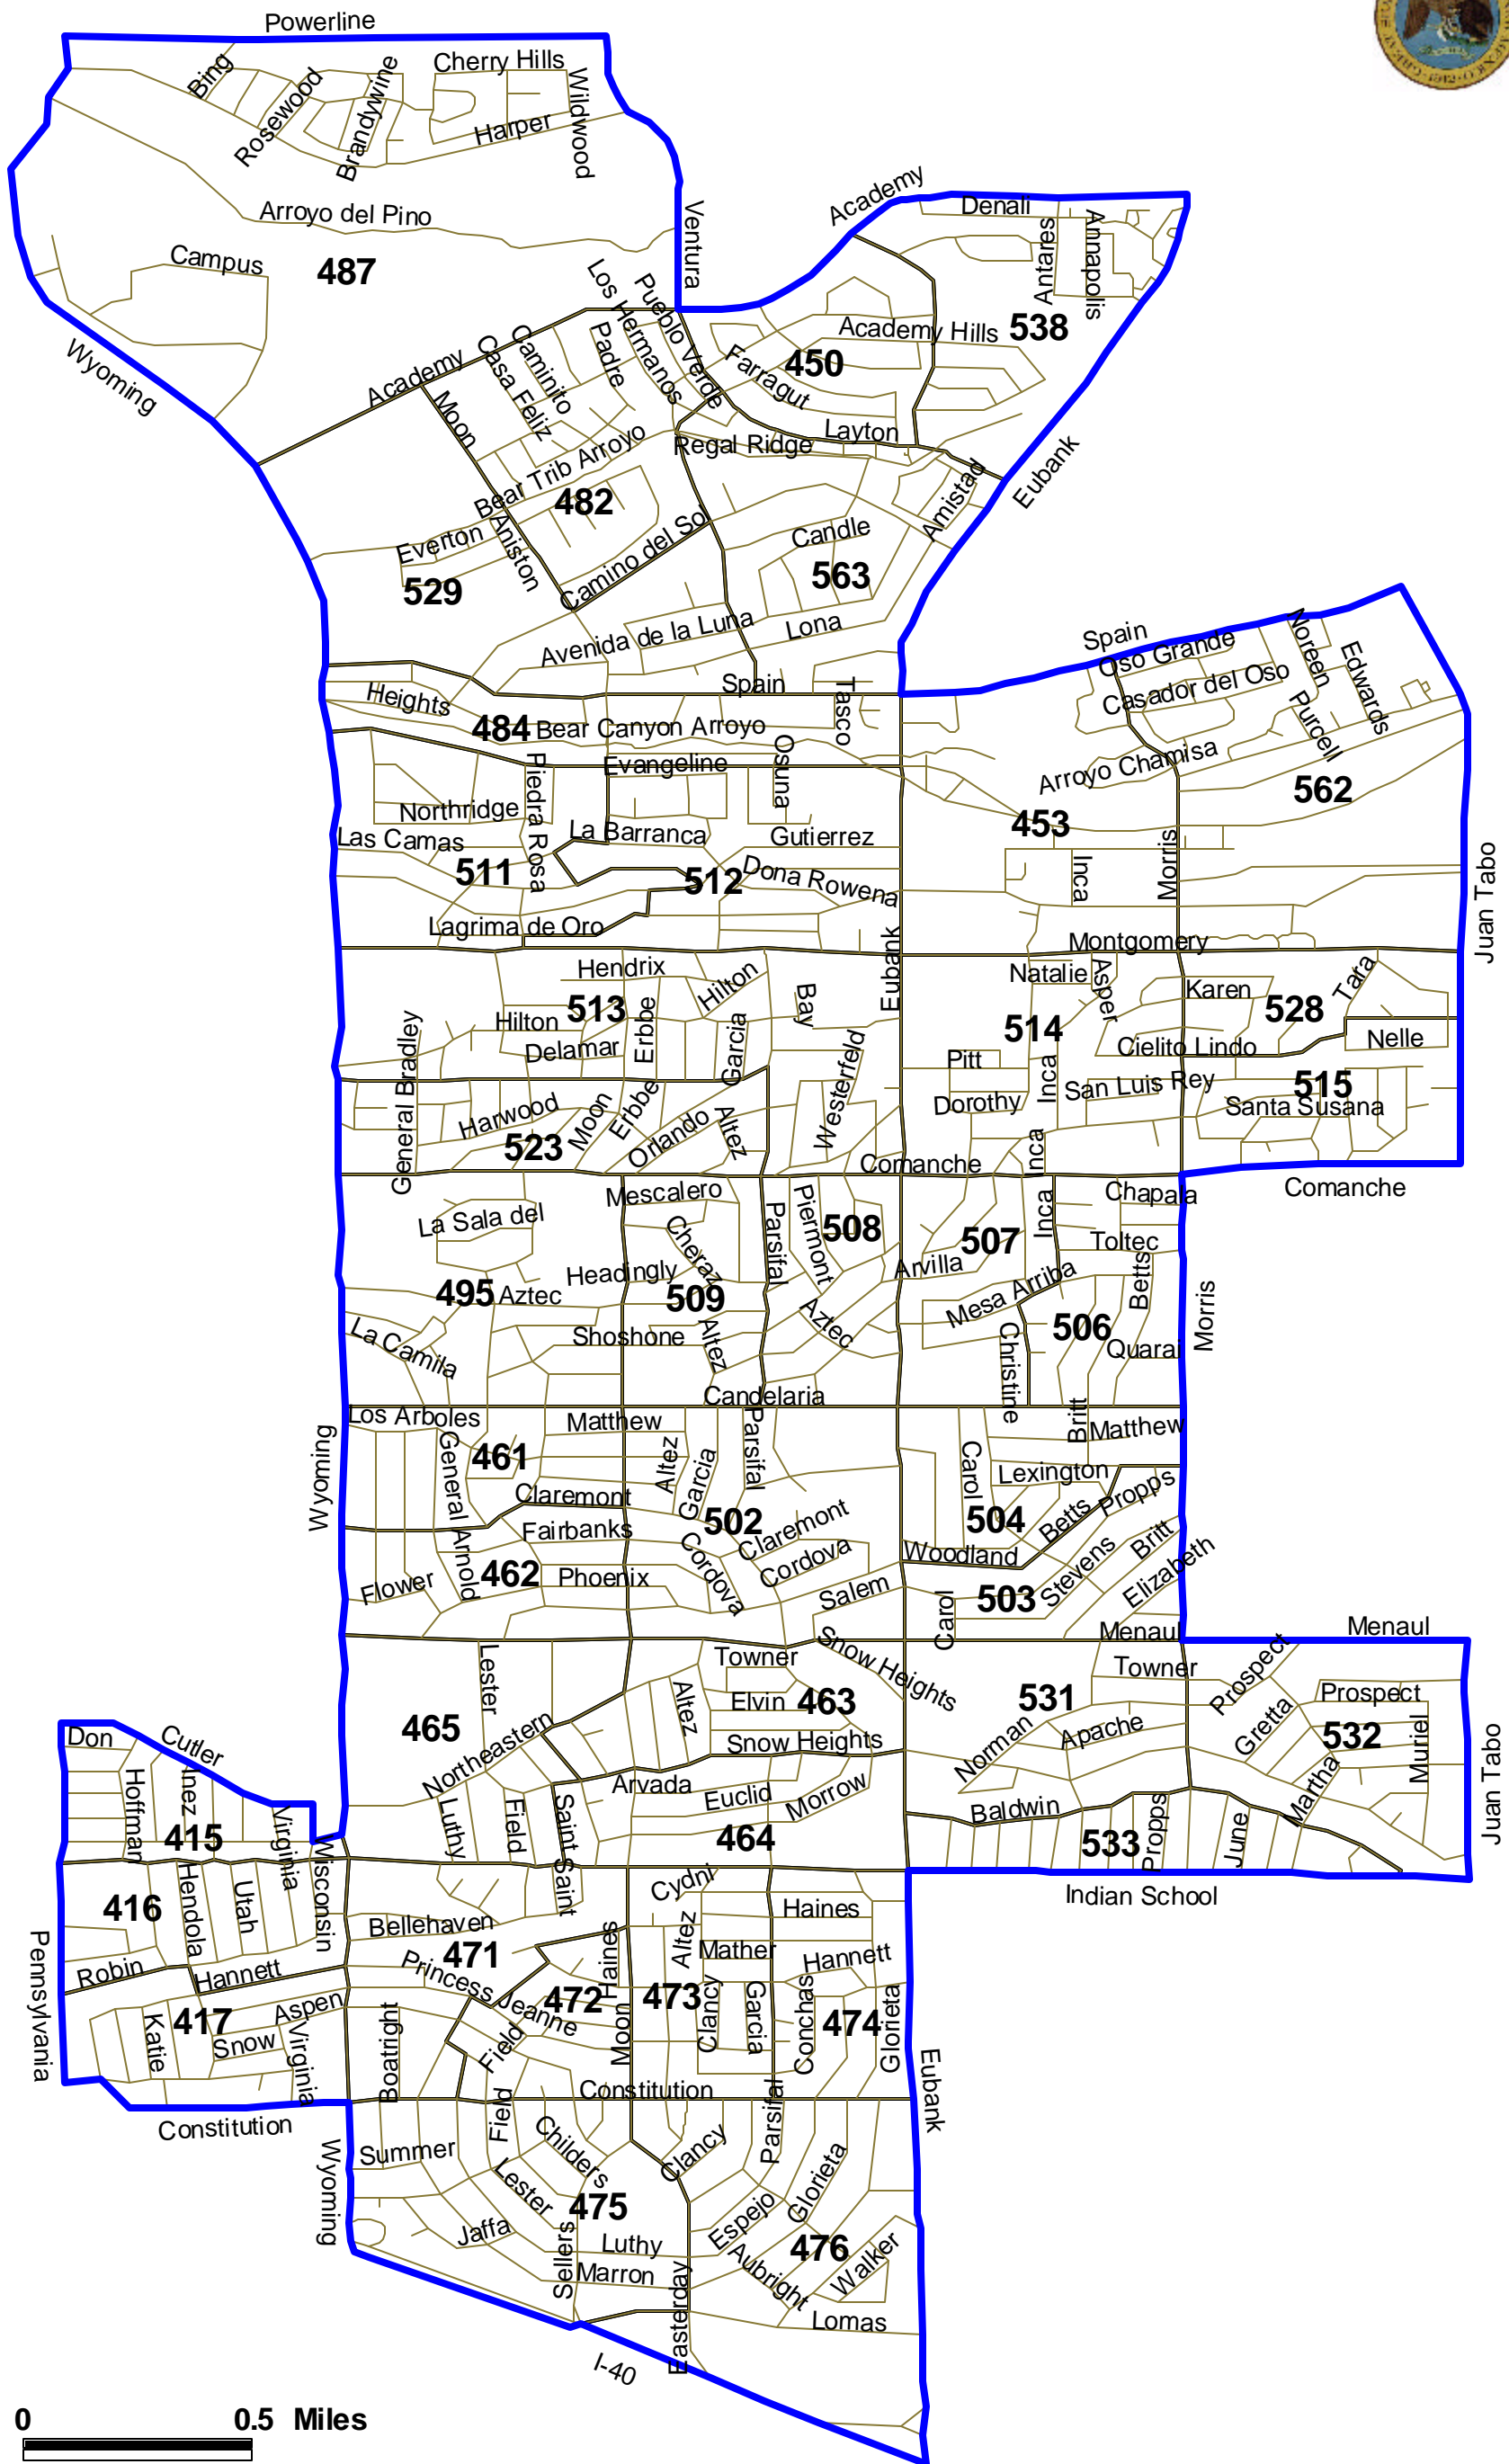

# Senate District 18

0 0.5 Miles

- Senate District 18 Boundary
- Roads
- Precinct Boundary