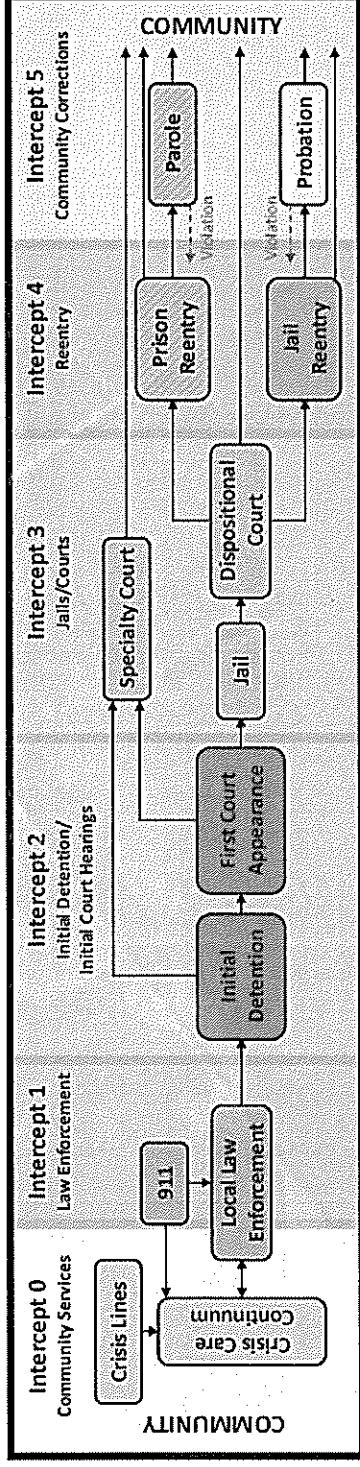

New Mexico State Courts

Supreme Court

Court of Appeals
Santa Fe
Albuquerque

1st	2nd	3rd	4th	5th	6th	7th
Santa Fe Rio Arriba Los Alamos	Bernalillo	Doña Ana	Mora San Miguel Guadalupe	Lea Eddy Chaves	Grant Luna Hidalgo	Catron Sierra Socorro Torrance
8th	9th	10th	11th	12th	13th	
Taos Colfax Union	Curry Roosevelt	Harding Quay De Baca	San Juan McKinley	Lincoln Otero	Cibola Sandoval Valencia	

- ★ District & Magistrate Courts
- ☆ District Courts
- ▲ Metropolitan Court
- Magistrate Full Courts
- Magistrate Circuit

Sequential Intercept Model

Counties	Date Completed
Bernalillo*	2019
Dona Ana*	2022
Otero	2023
Santa Fe	2024
Rio Arriba	2024
Colfax, Union, Taos	2024
Los Alamos	Jun-25
Las Vegas, Mora, Guadalupe	Jun-25
Completed Counties	12

**Will need to update plans, but does not need to complete full SIM;*

PRELIMINARY TIMELINE June 2025 – July 2026