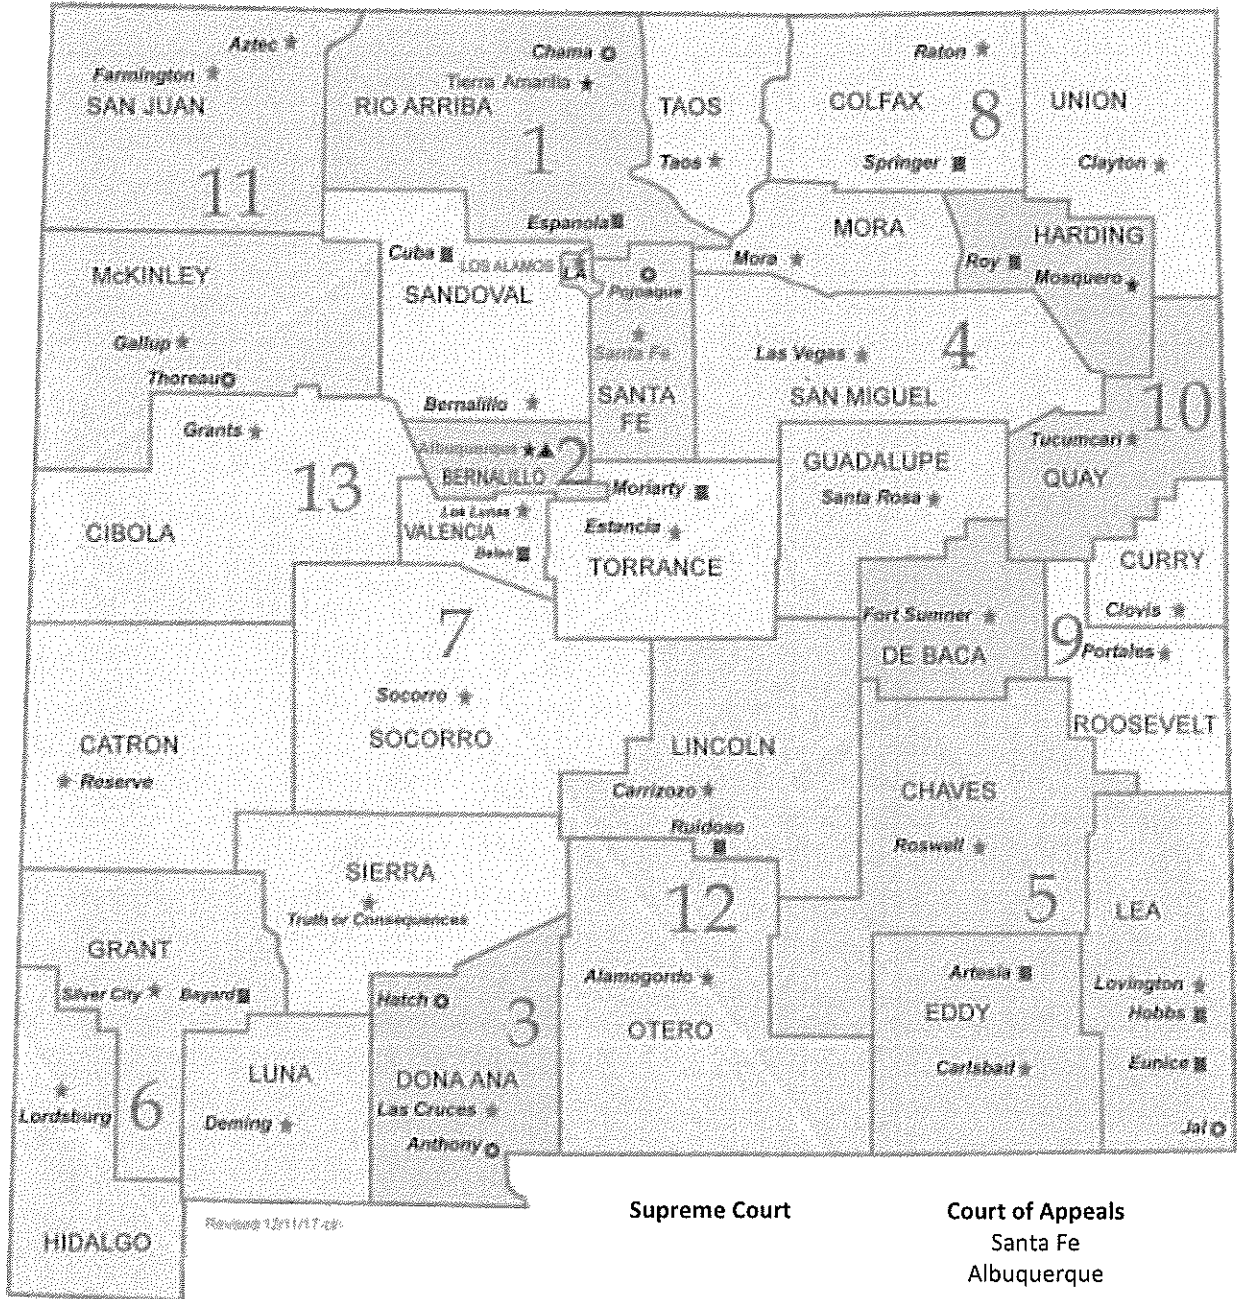

New Mexico State Courts

Supreme Court

Court of Appeals
Santa Fe
Albuquerque

1st	2nd	3rd	4th	5th	6th	7th
Santa Fe Rio Arriba Los Alamos	Bernalillo	Doña Ana	Mora San Miguel Guadalupe	Lea Eddy Chaves	Grant Luna Hidalgo	Catron Sierra Socorro Torrance
8th	9th	10th	11th	12th	13th	
Taos Colfax Union	Curry Roosevelt	Harding Quay De Baca	San Juan McKinley	Lincoln Otero	Cibola Sandoval Valencia	

- ★ District & Magistrate Courts
- ☆ District Courts
- ▲ Metropolitan Court
- Magistrate Full Courts
- Magistrate Circuit

Sequential Intercept Model

Counties	Date Completed
Bernalillo*	2019
Dona Ana*	2022
Otero	2023
Santa Fe	2024
Rio Arriba	2024
Colfax, Union, Taos	2024
Los Alamos	Jun-25
Las Vegas, Mora, Guadalupe	Jun-25
Completed Counties	12

**Will need to update plans, but does not need to complete full SIM;*

PRELIMINARY TIMELINE June 2025 – July 2026