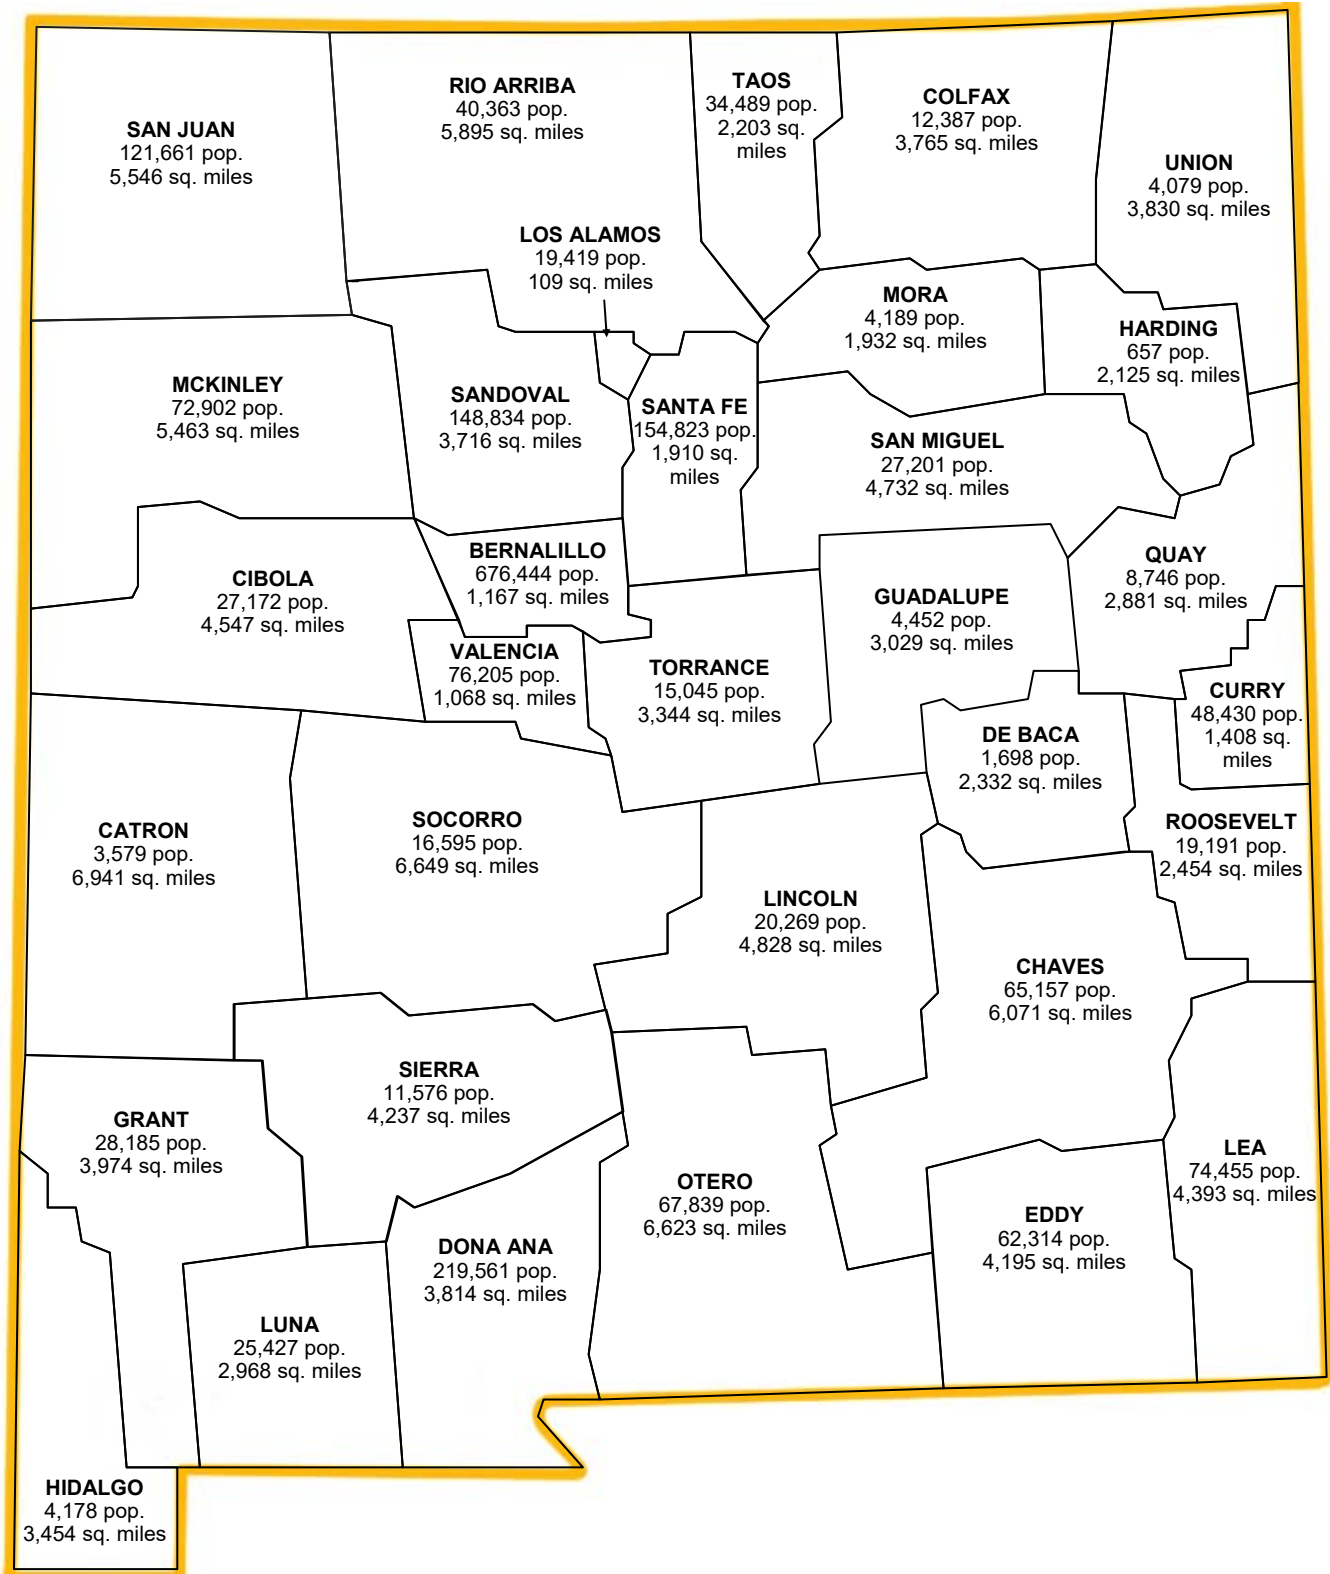

NEW MEXICO COUNTIES

Sources:

population: U.S. Census Bureau - 2020 census data

square miles: U.S. Census Bureau data as calculated by UNM Earth Data Analysis Center, 2020 Census geographic data available from RGIS Clearinghouse

Map prepared by the New Mexico Legislative Council Service