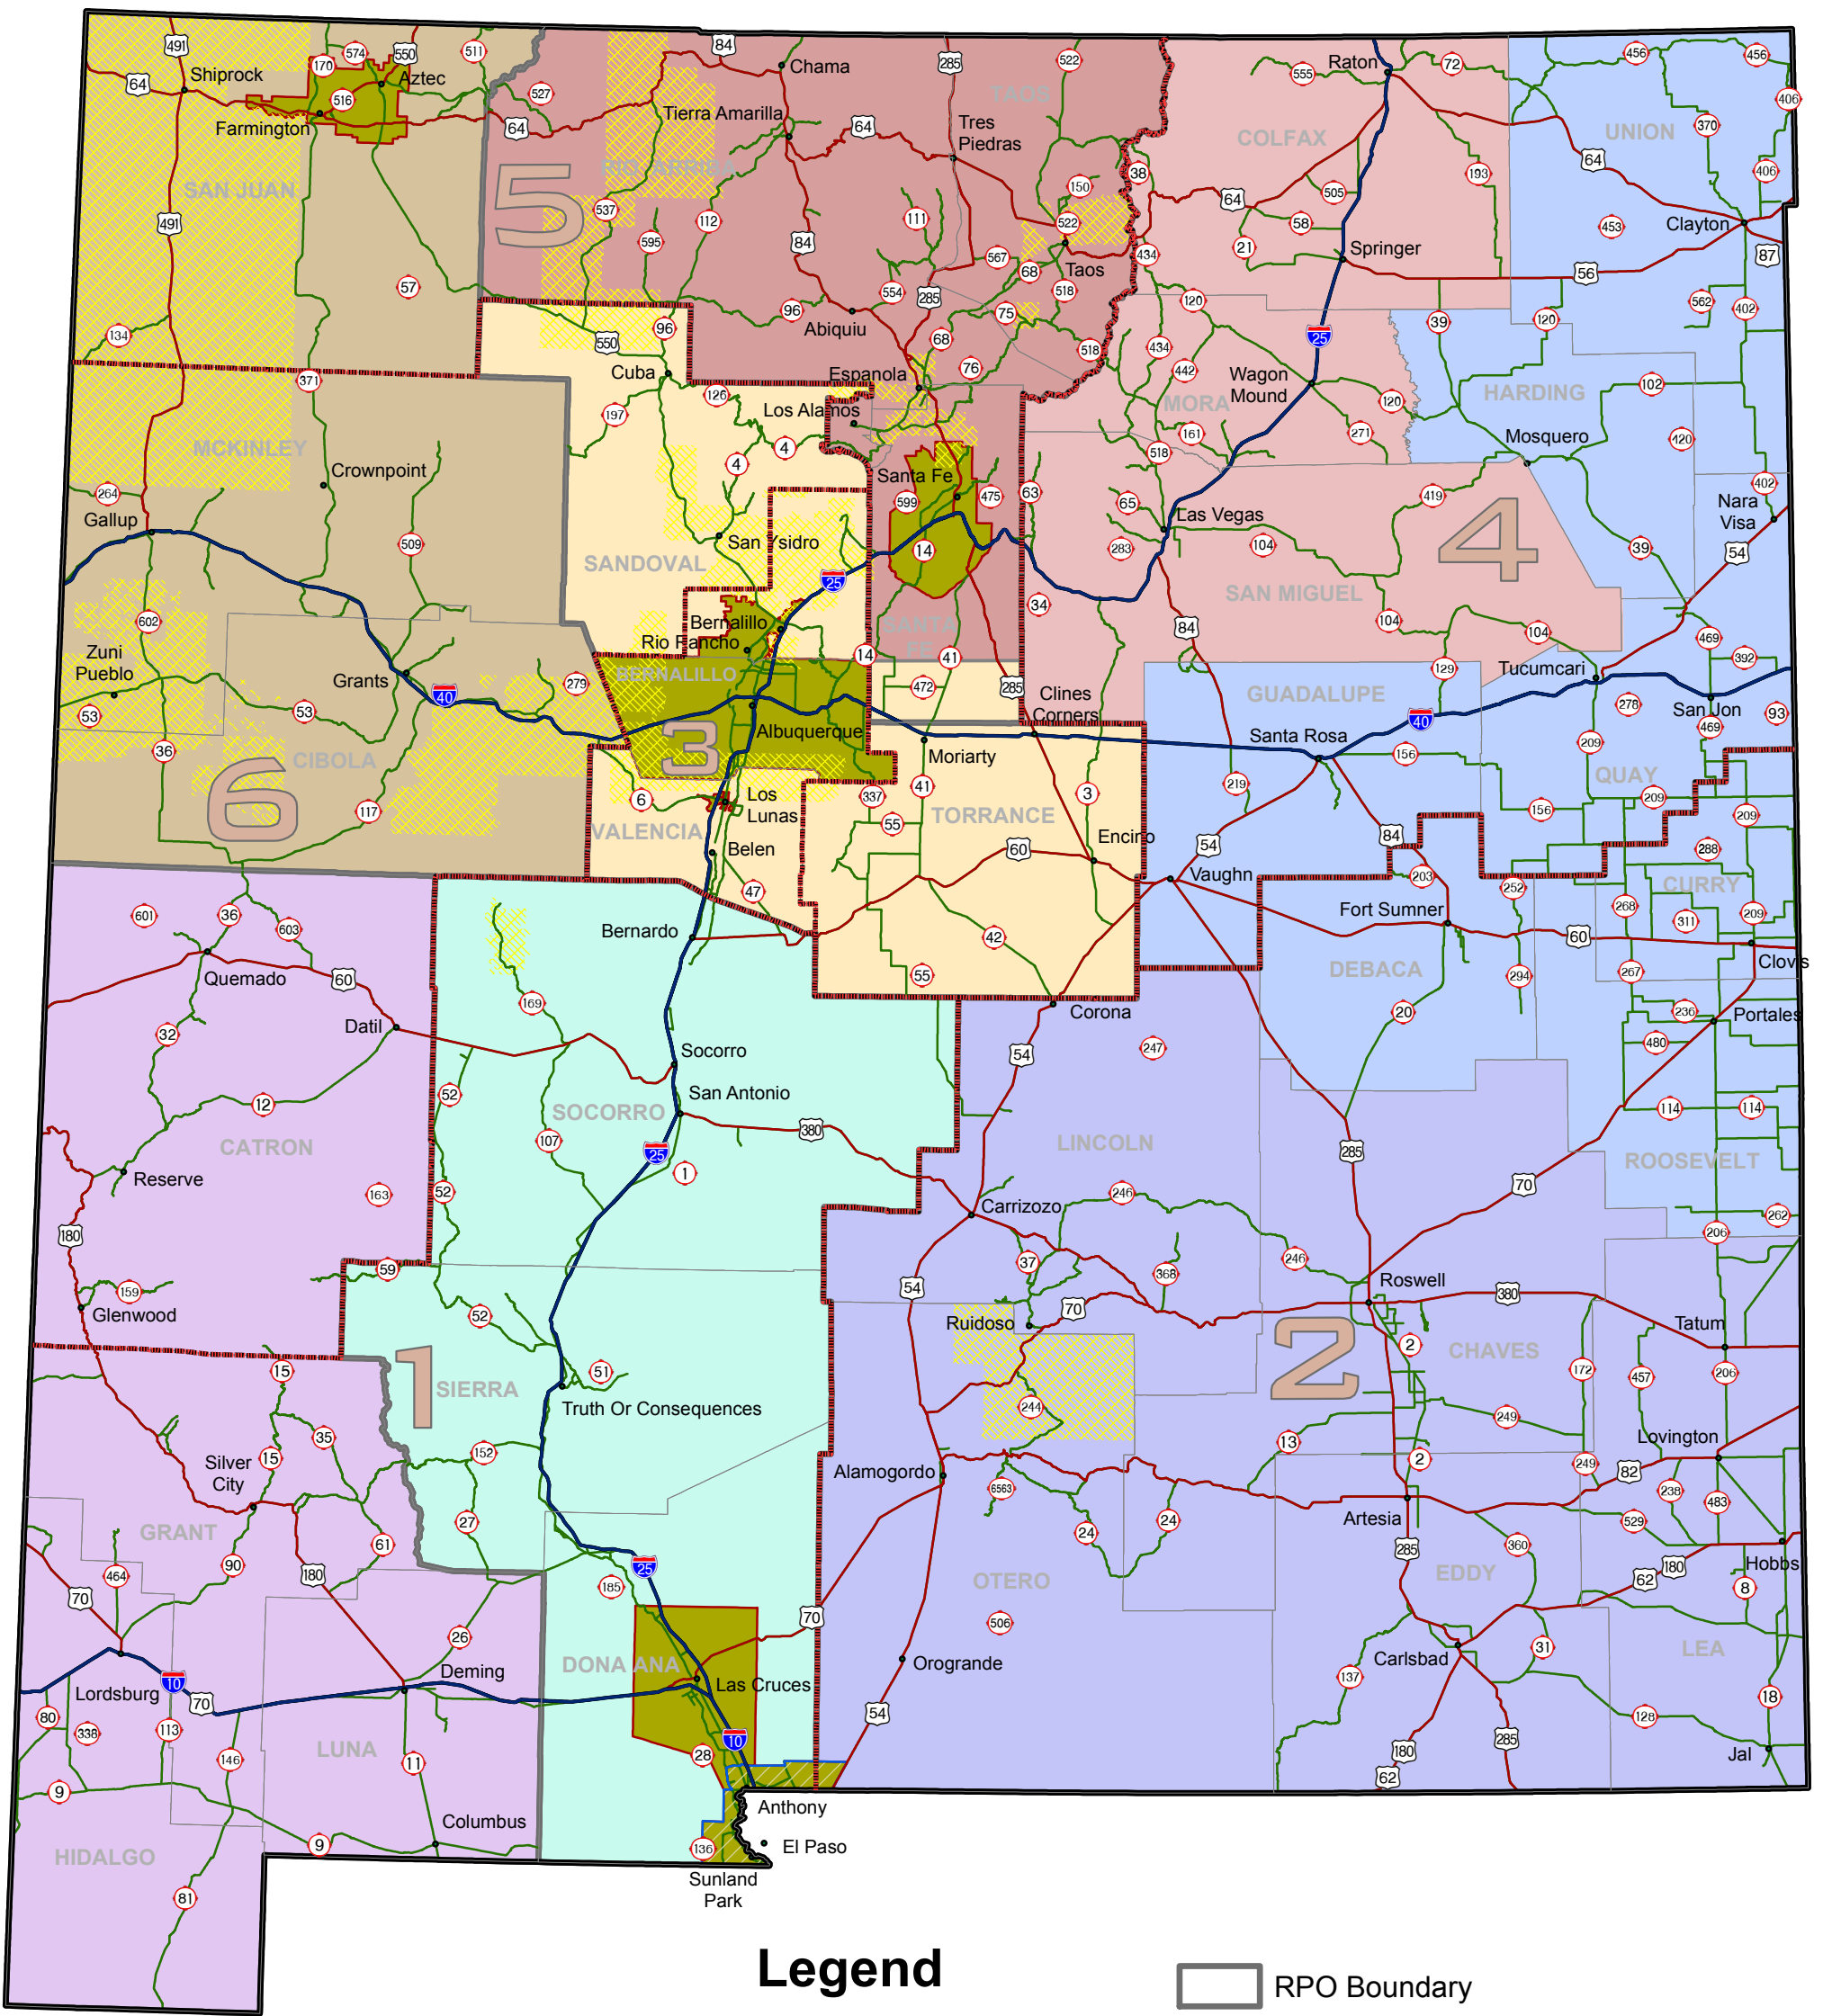

Metropolitan and Regional Planning Organizations New Mexico Department of Transportation District Map

Legend

- City
- County Line
- Interstate Highway
- US Route
- State Road
- ▨ Tribal Government
- NMDOT District
- ▨ MPO Boundary
- ▨ El Paso MPO Boundary
- ▭ RPO Boundary
- ▭ EPCOG (NERPO East & SERPO North)
- ▭ Northwest RPO
- ▭ Southeast RPO
- ▭ Mid-Region RPO Special Agreement Area
- ▭ Mid-Region RPO
- ▭ Northern Pueblos RPO
- ▭ Northeast RPO (West)
- ▭ Southwest RPO
- ▭ South Central RPO