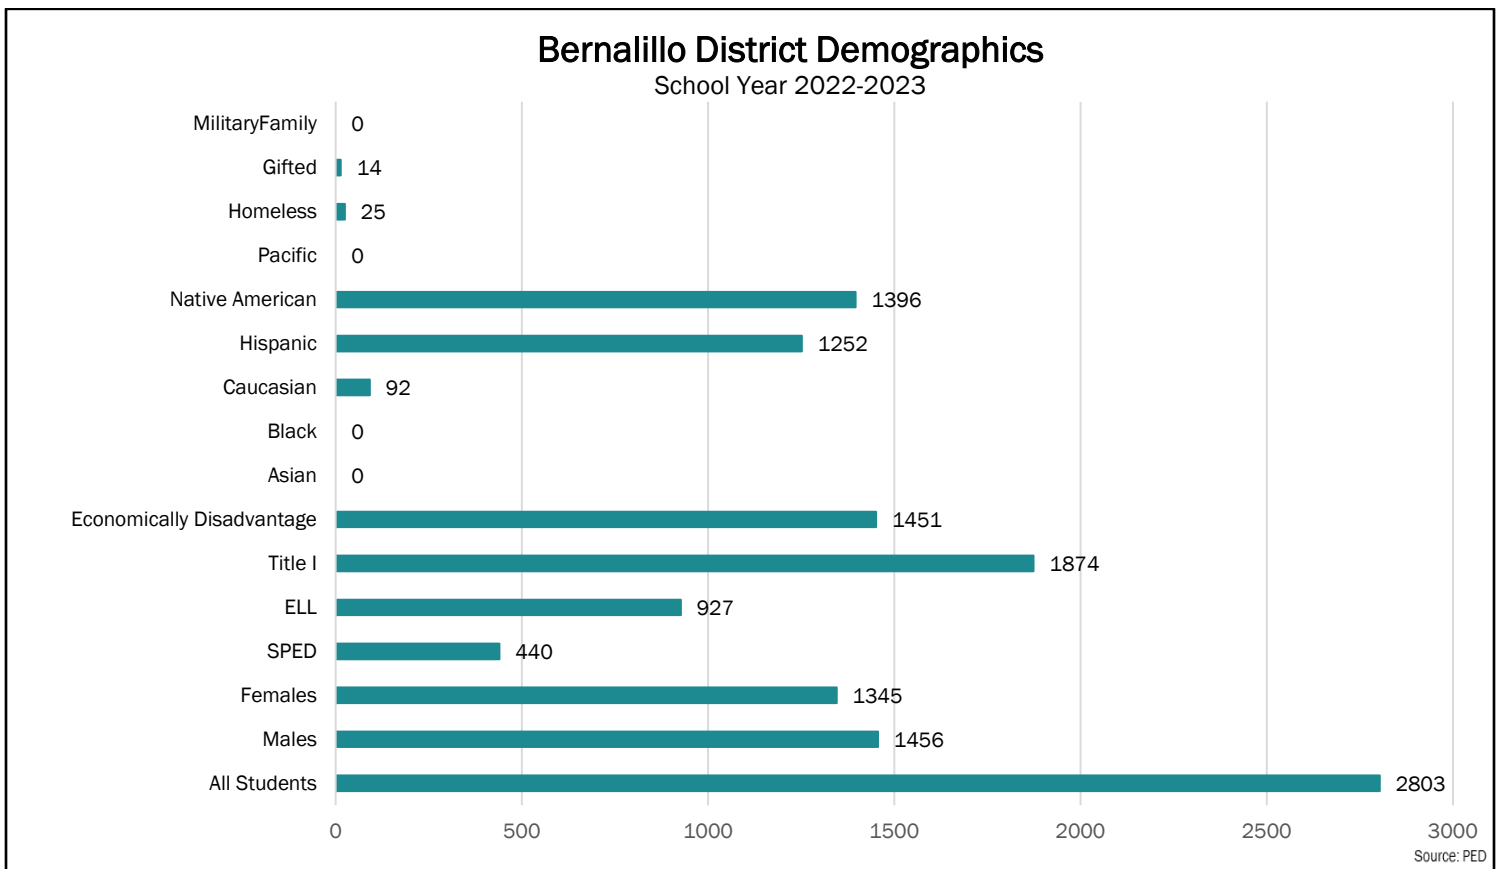

### Bernalillo Public Schools

Superintendent: Matthew Montano

- FY23 Enrollment: 2,803
- FY23 SEG: \$34.6 Million
- 2021 4-Year Graduation Rate: 71.6 percent
- Elementary Schools: 6
- Middle Schools: 3
- High Schools: 1