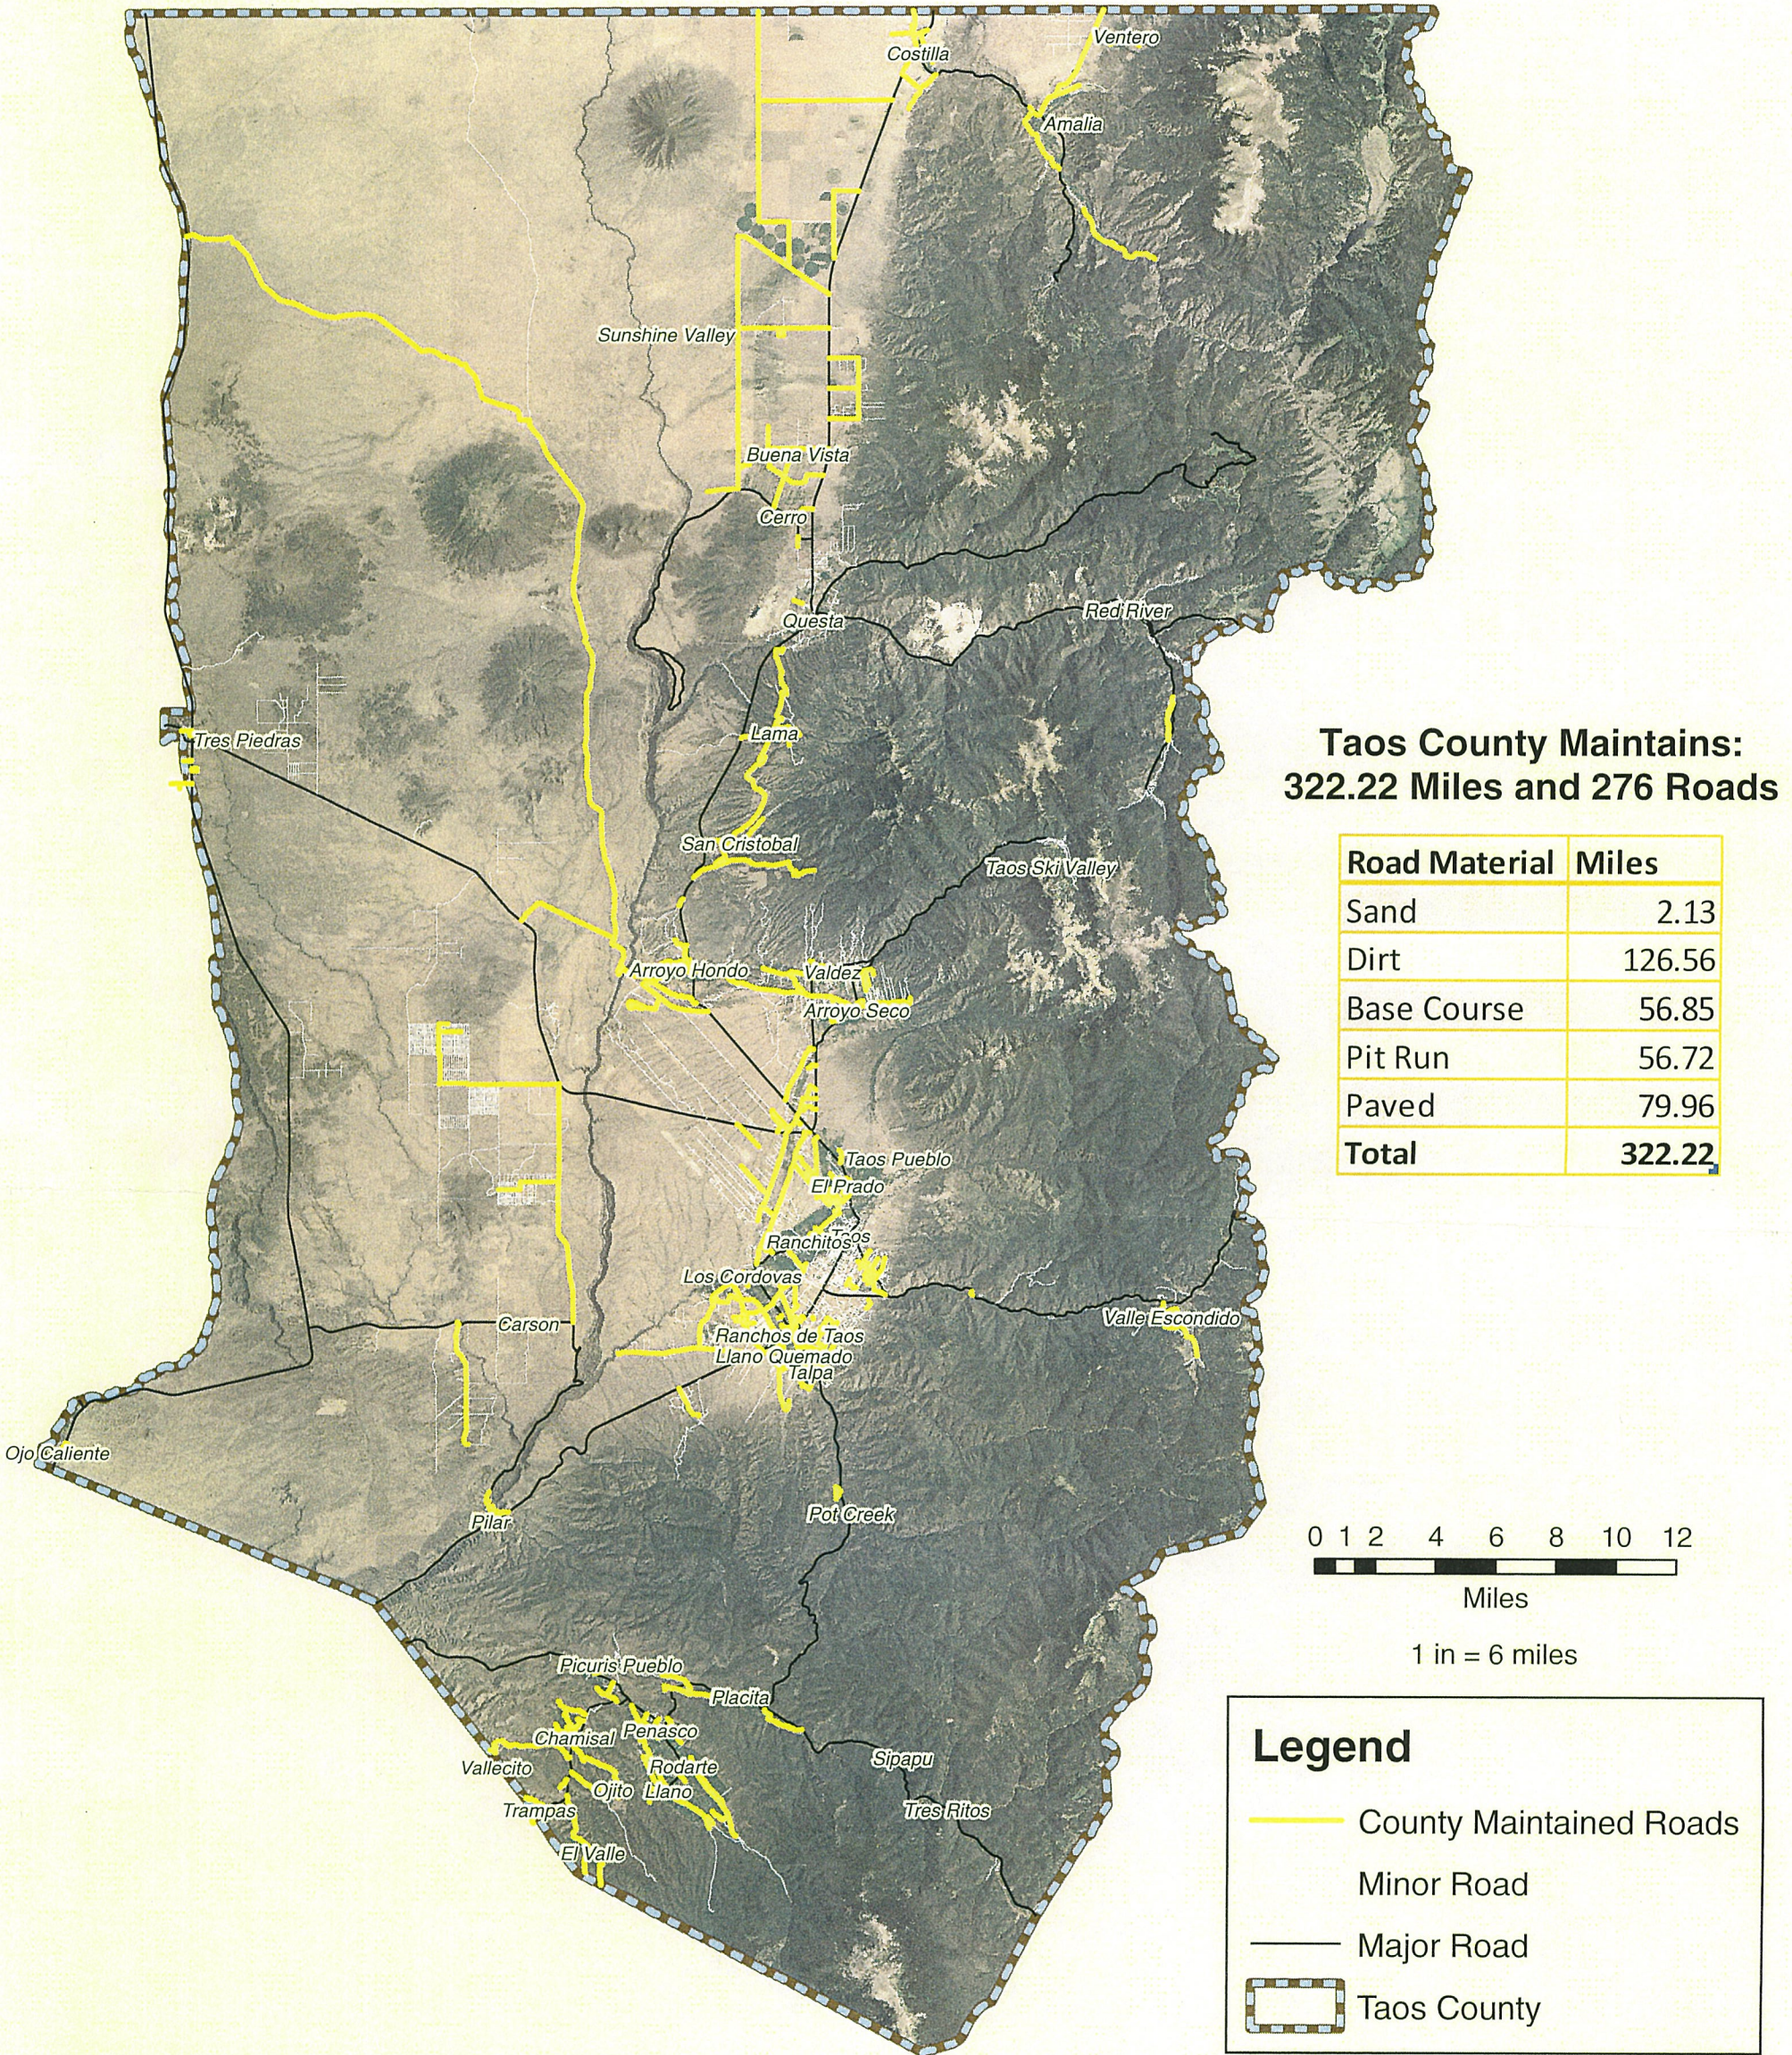

County Maintained Roads in Taos County 2017

Prepared by the
Taos County Planning Department
575-737-3839 / 575-737-6462