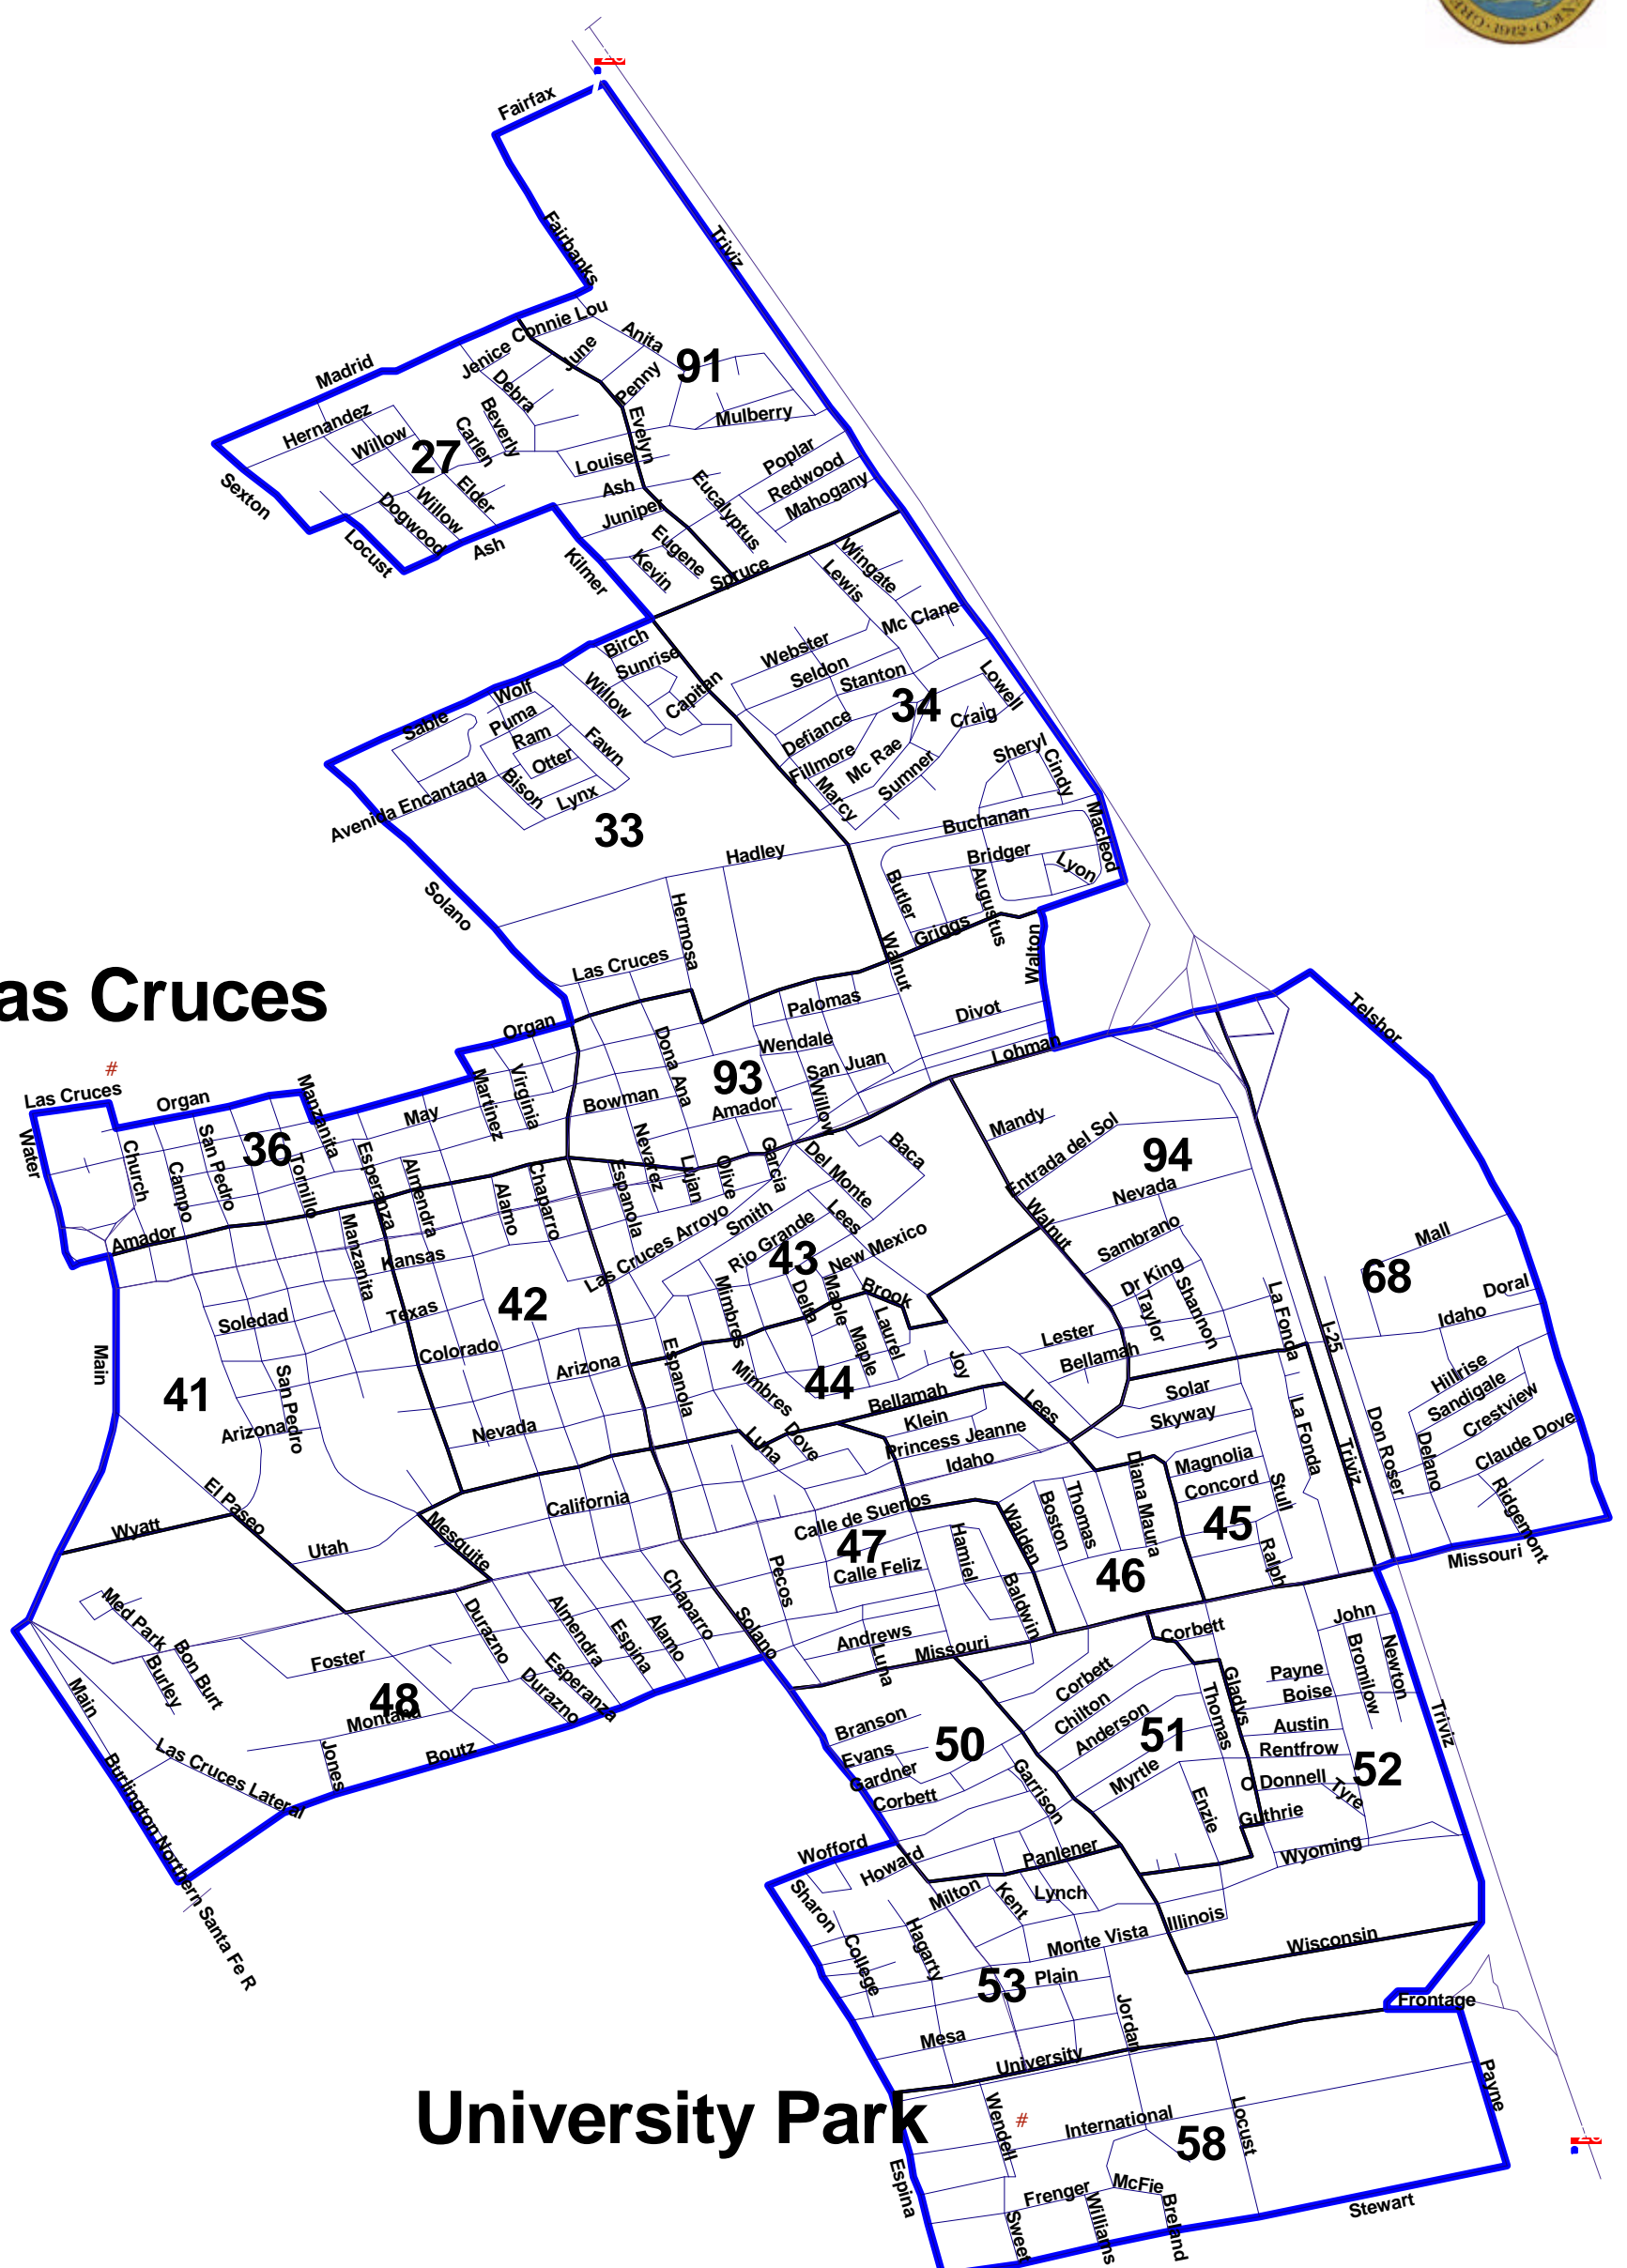

House District 35

Las Cruces

University Park

- Major Roads and Streets
- City
- House Districts
- Precinct Boundary