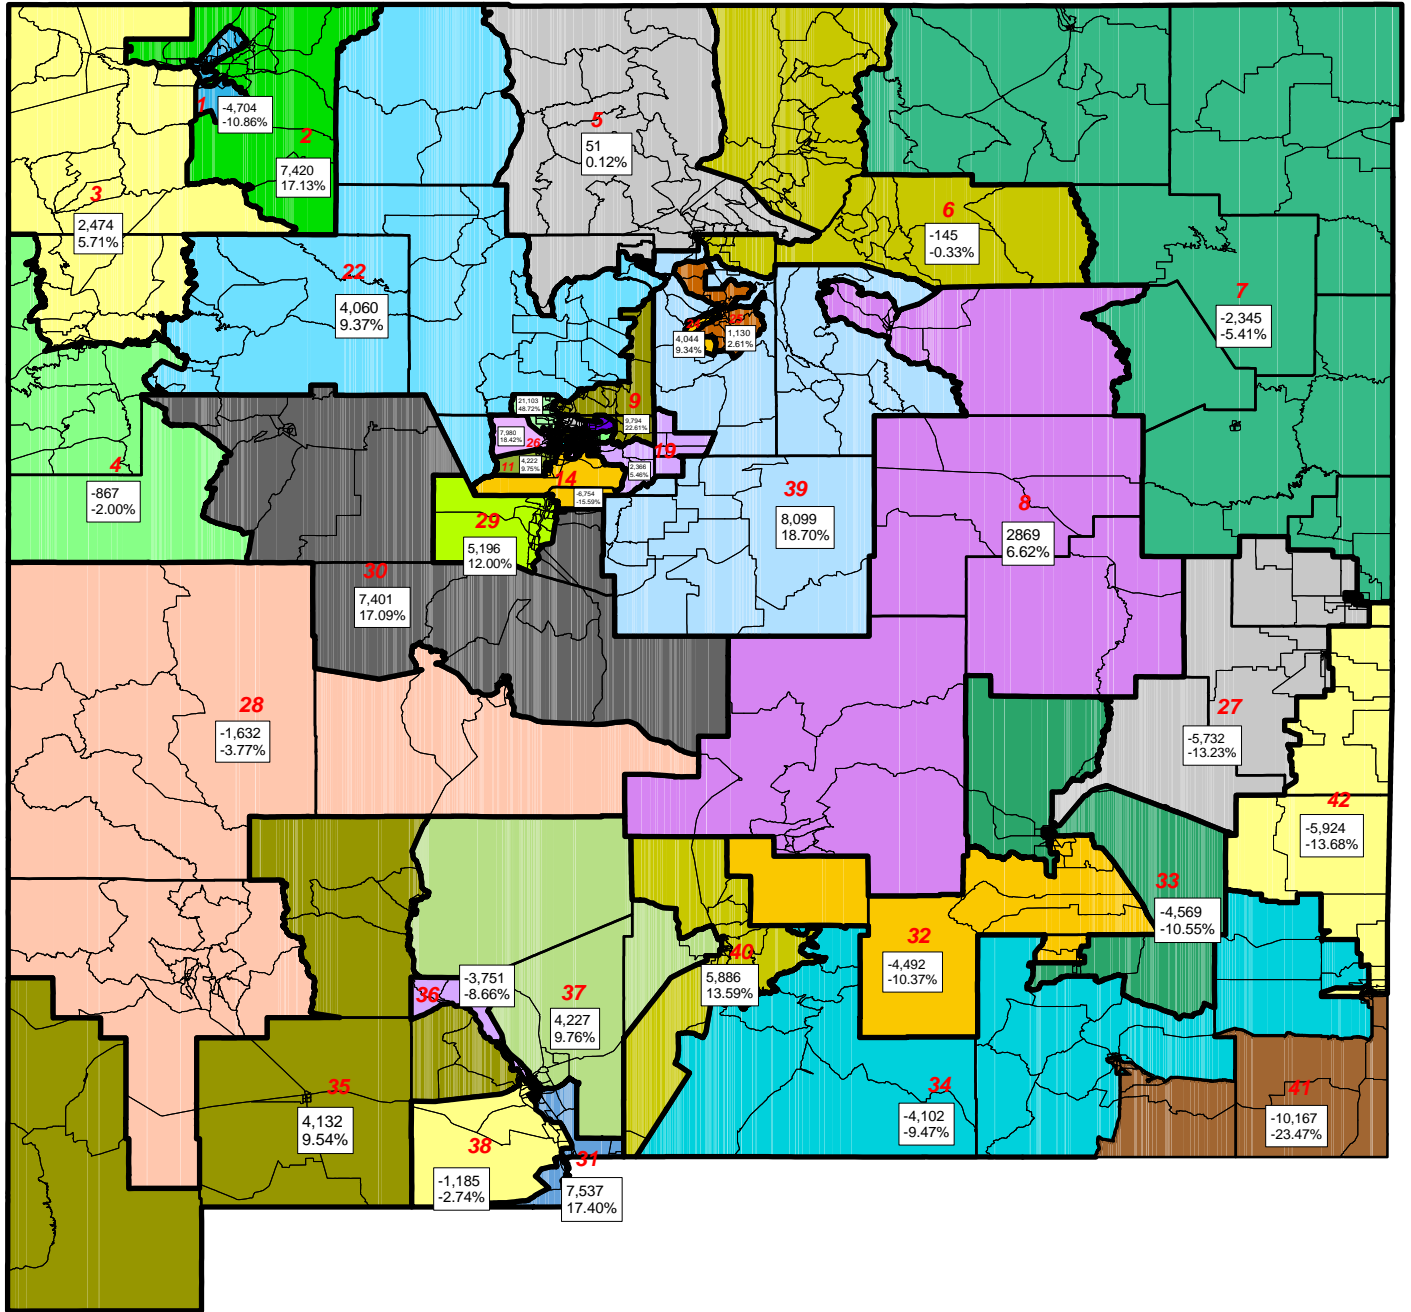

Senate District Deviations New Mexico

Each label box contains the deviation and percent deviation from the ideal population of a senate district (43,311).

-  Precincts
-  Counties
-  Districts

50 0 50 100 Miles

May 11, 2001