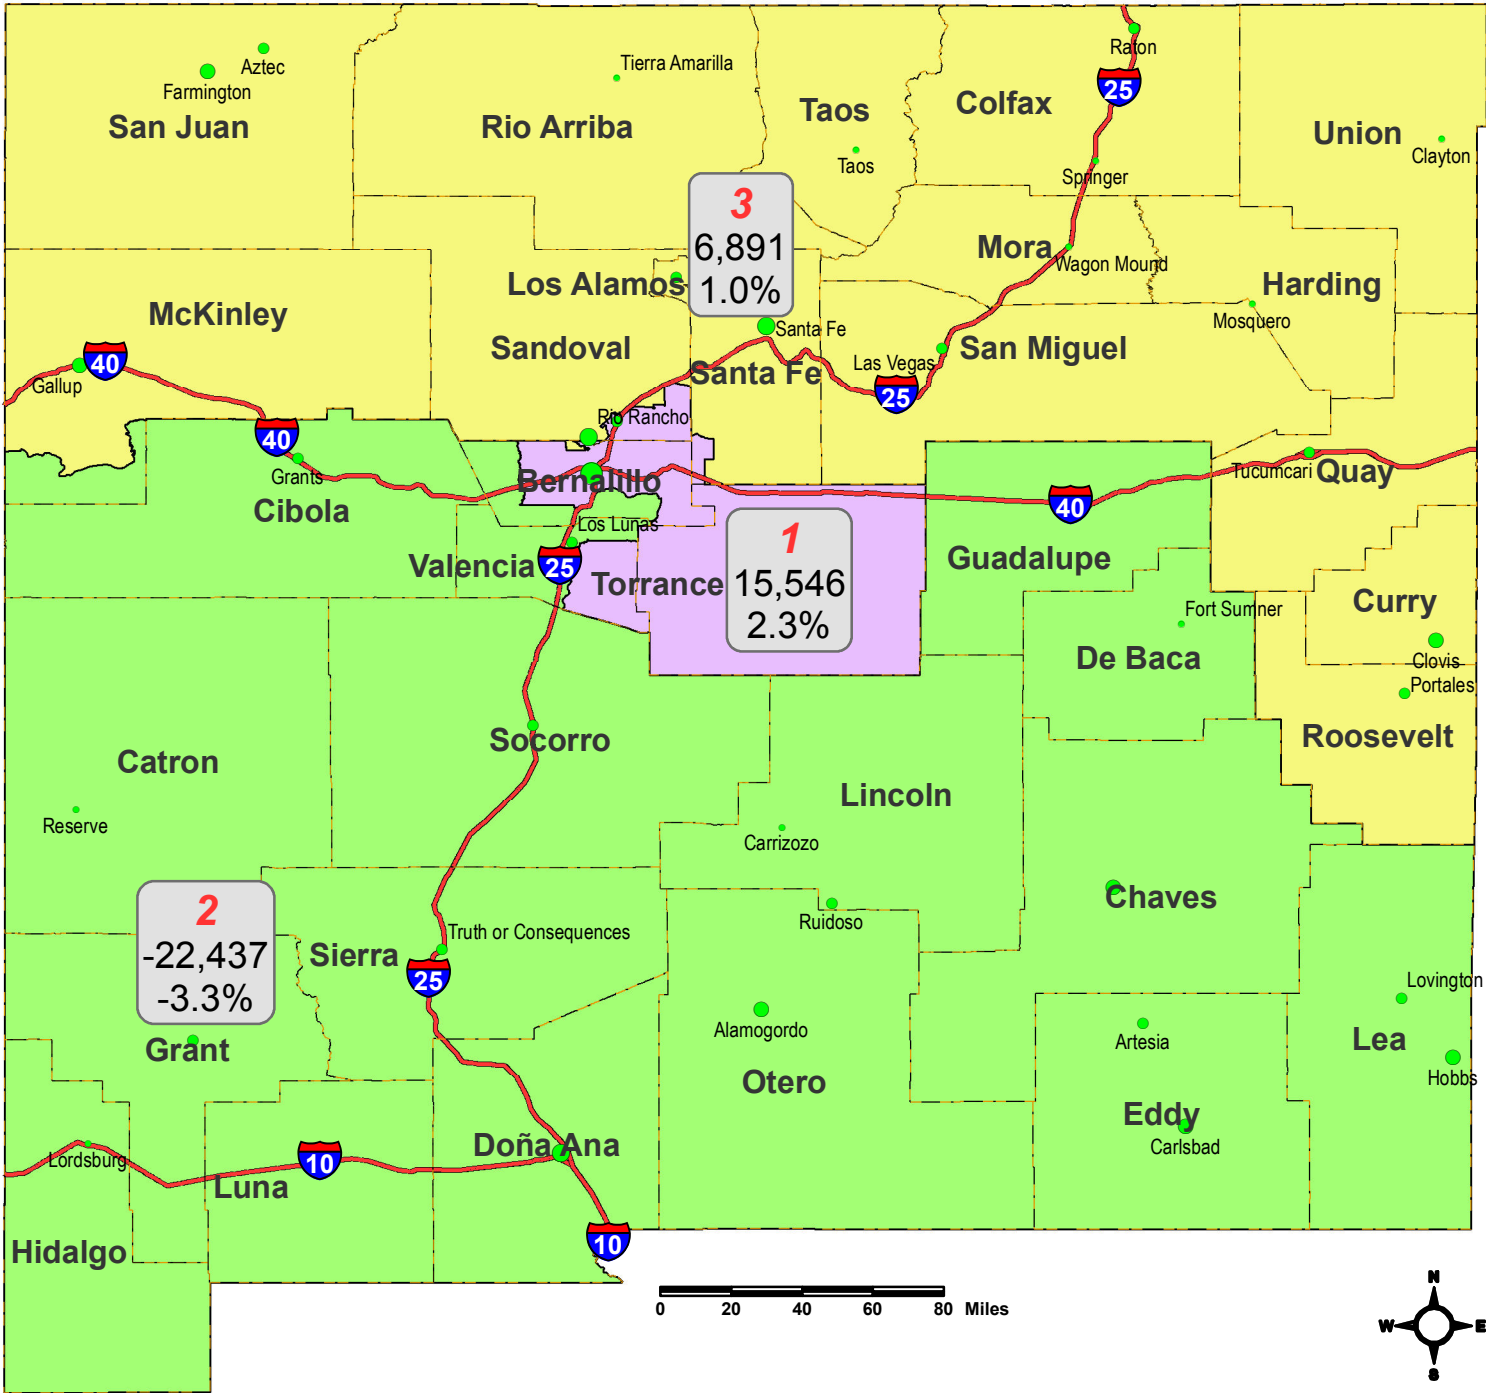

Congressional Districts Deviation New Mexico

0 20 40 60 80 Miles

Legend

Cities and Towns	Counties
1 - 4,999	Interstate
5,000 - 14,999	
15,000 - 49,999	
50,000 - 74,999	
75,000 and above	

Date Created: March 18, 2011