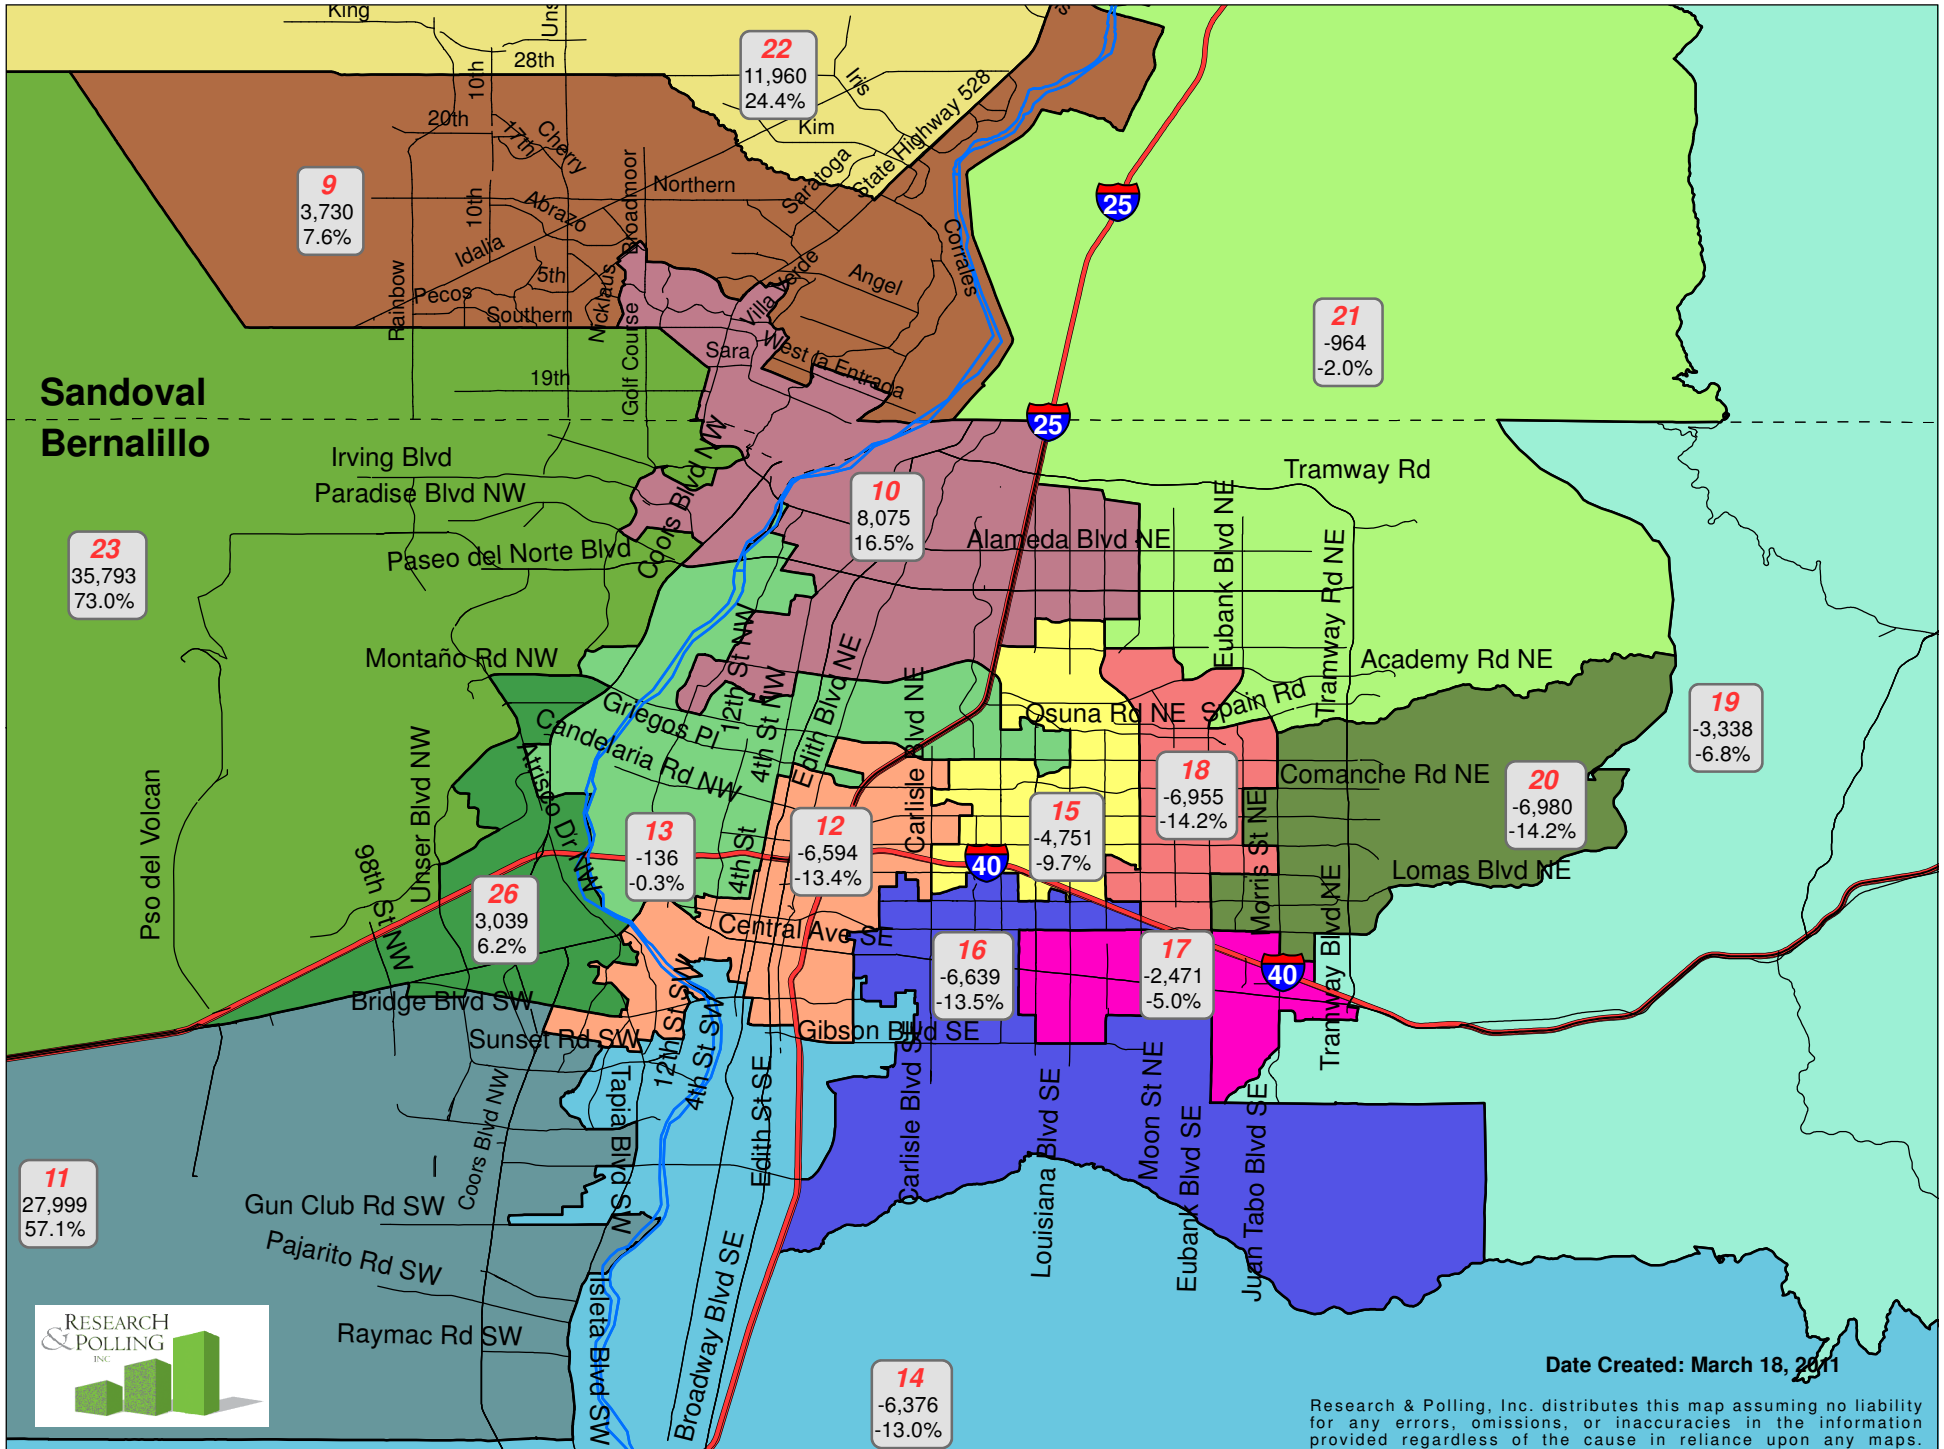

Senate District Deviation Albuquerque Metro

Date Created: March 18, 2011

Research & Polling, Inc. distributes this map assuming no liability for any errors, omissions, or inaccuracies in the information provided regardless of the cause in reliance upon any maps.