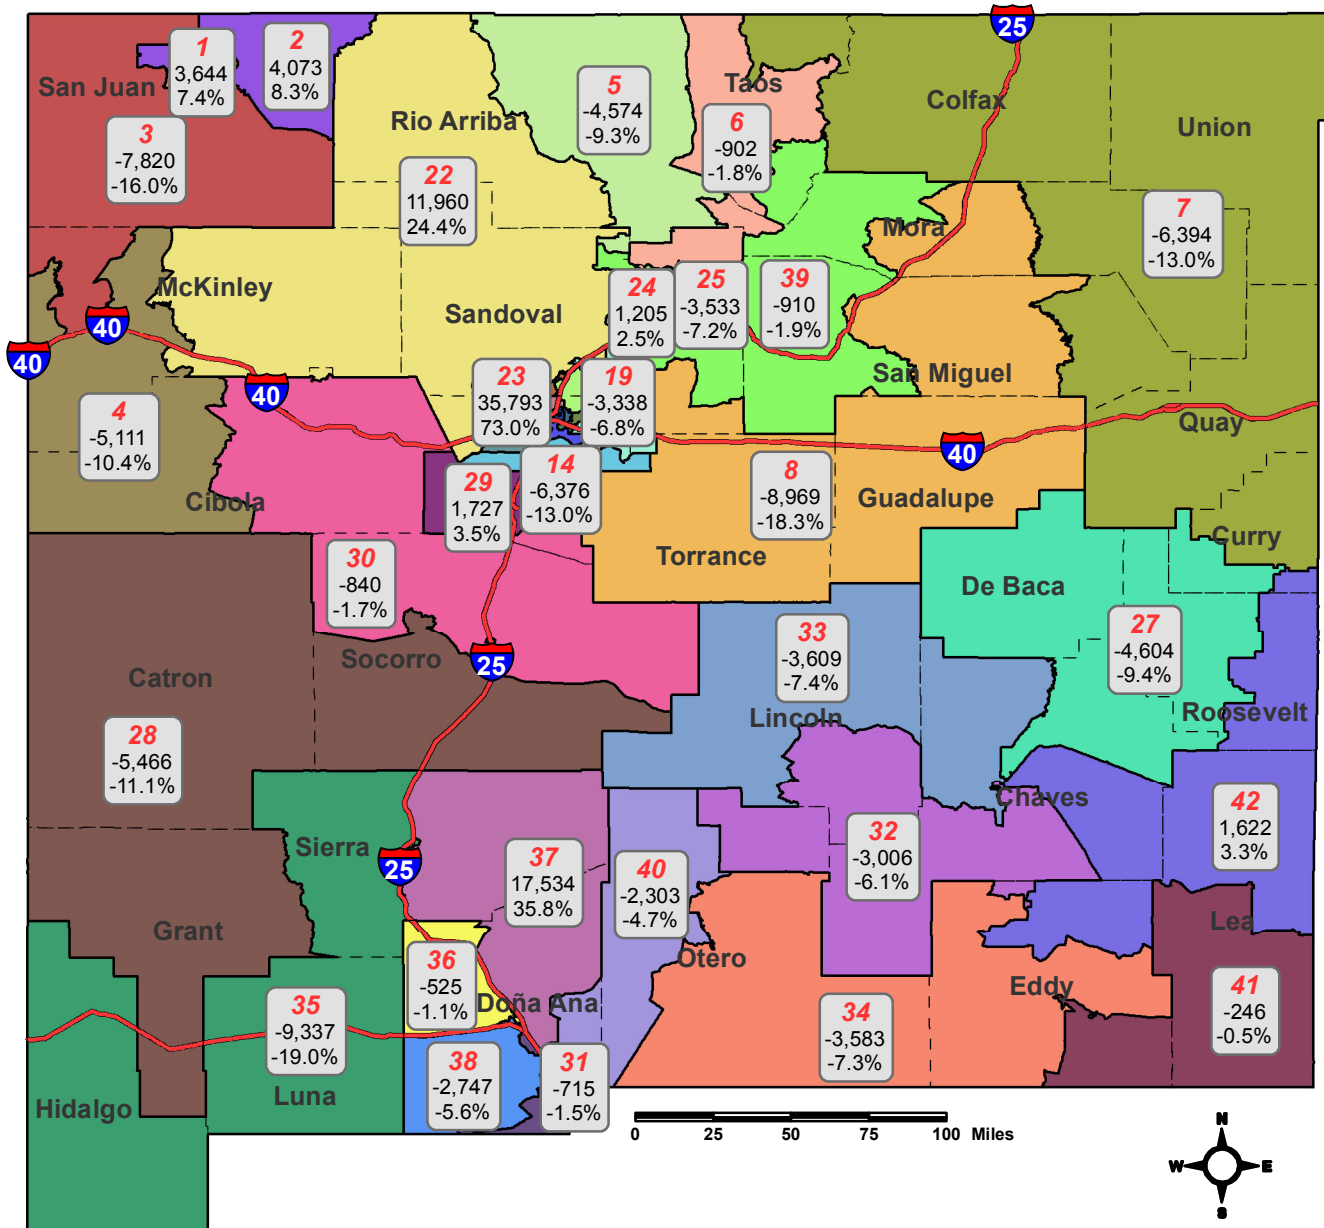

# Senate District Deviation New Mexico

### Legend

**Counties**

Date Created: March 18, 2011  
 Research & Polling, Inc. distributes this data as research and analysis for any errors, omissions, or inaccuracies in the information provided regardless of the cause in reliance upon any maps.