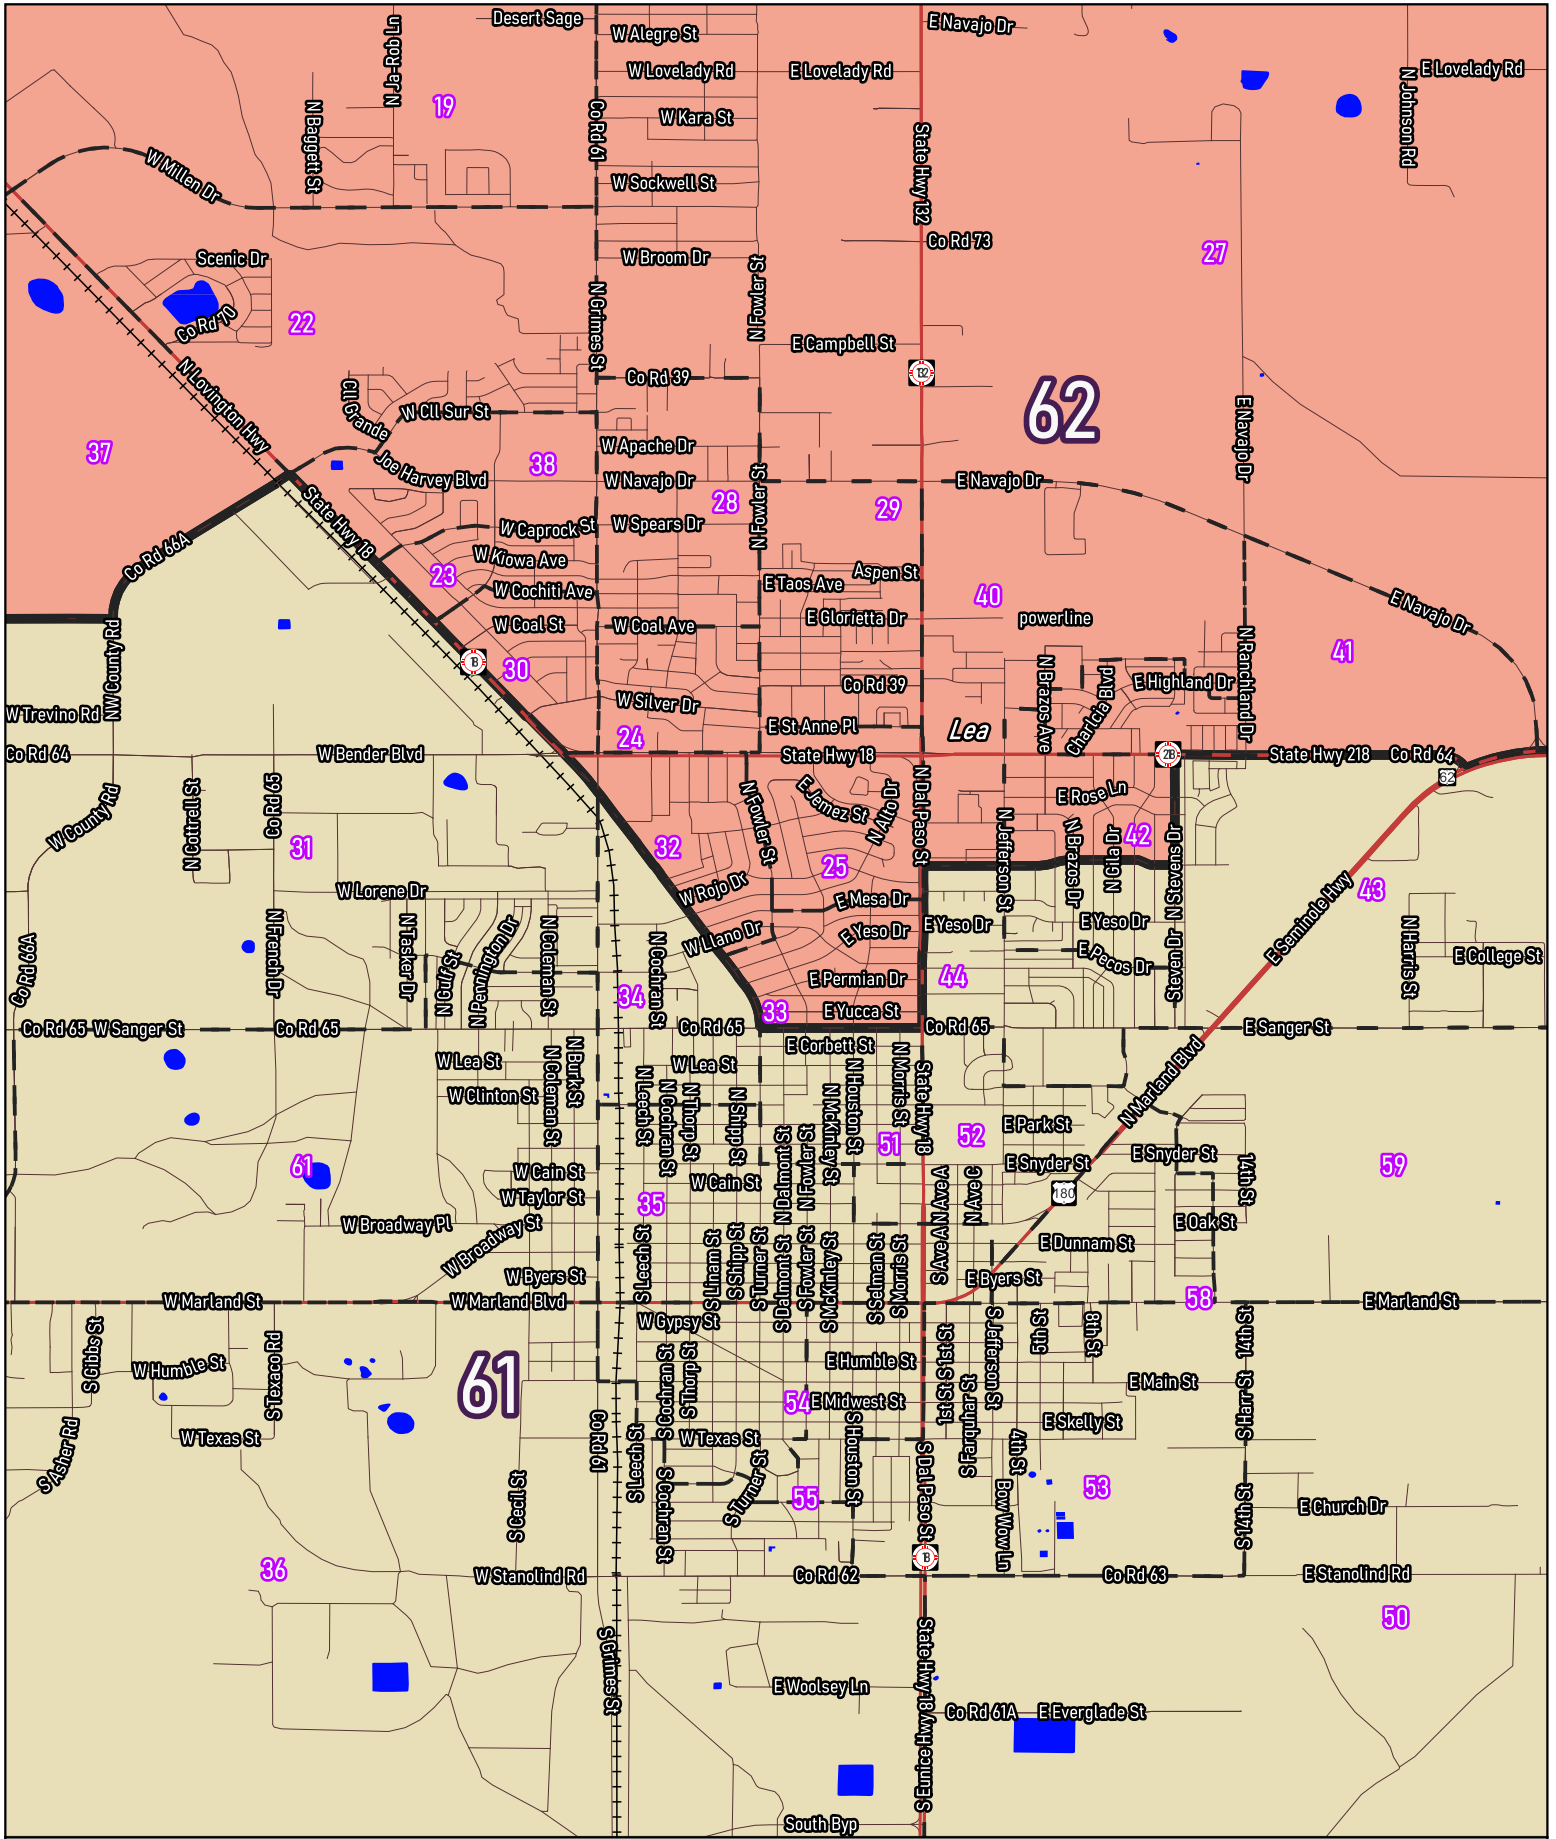

For the New Mexico
Legislative Council Service

▭ Precincts
xxx Counties

12/08/2021