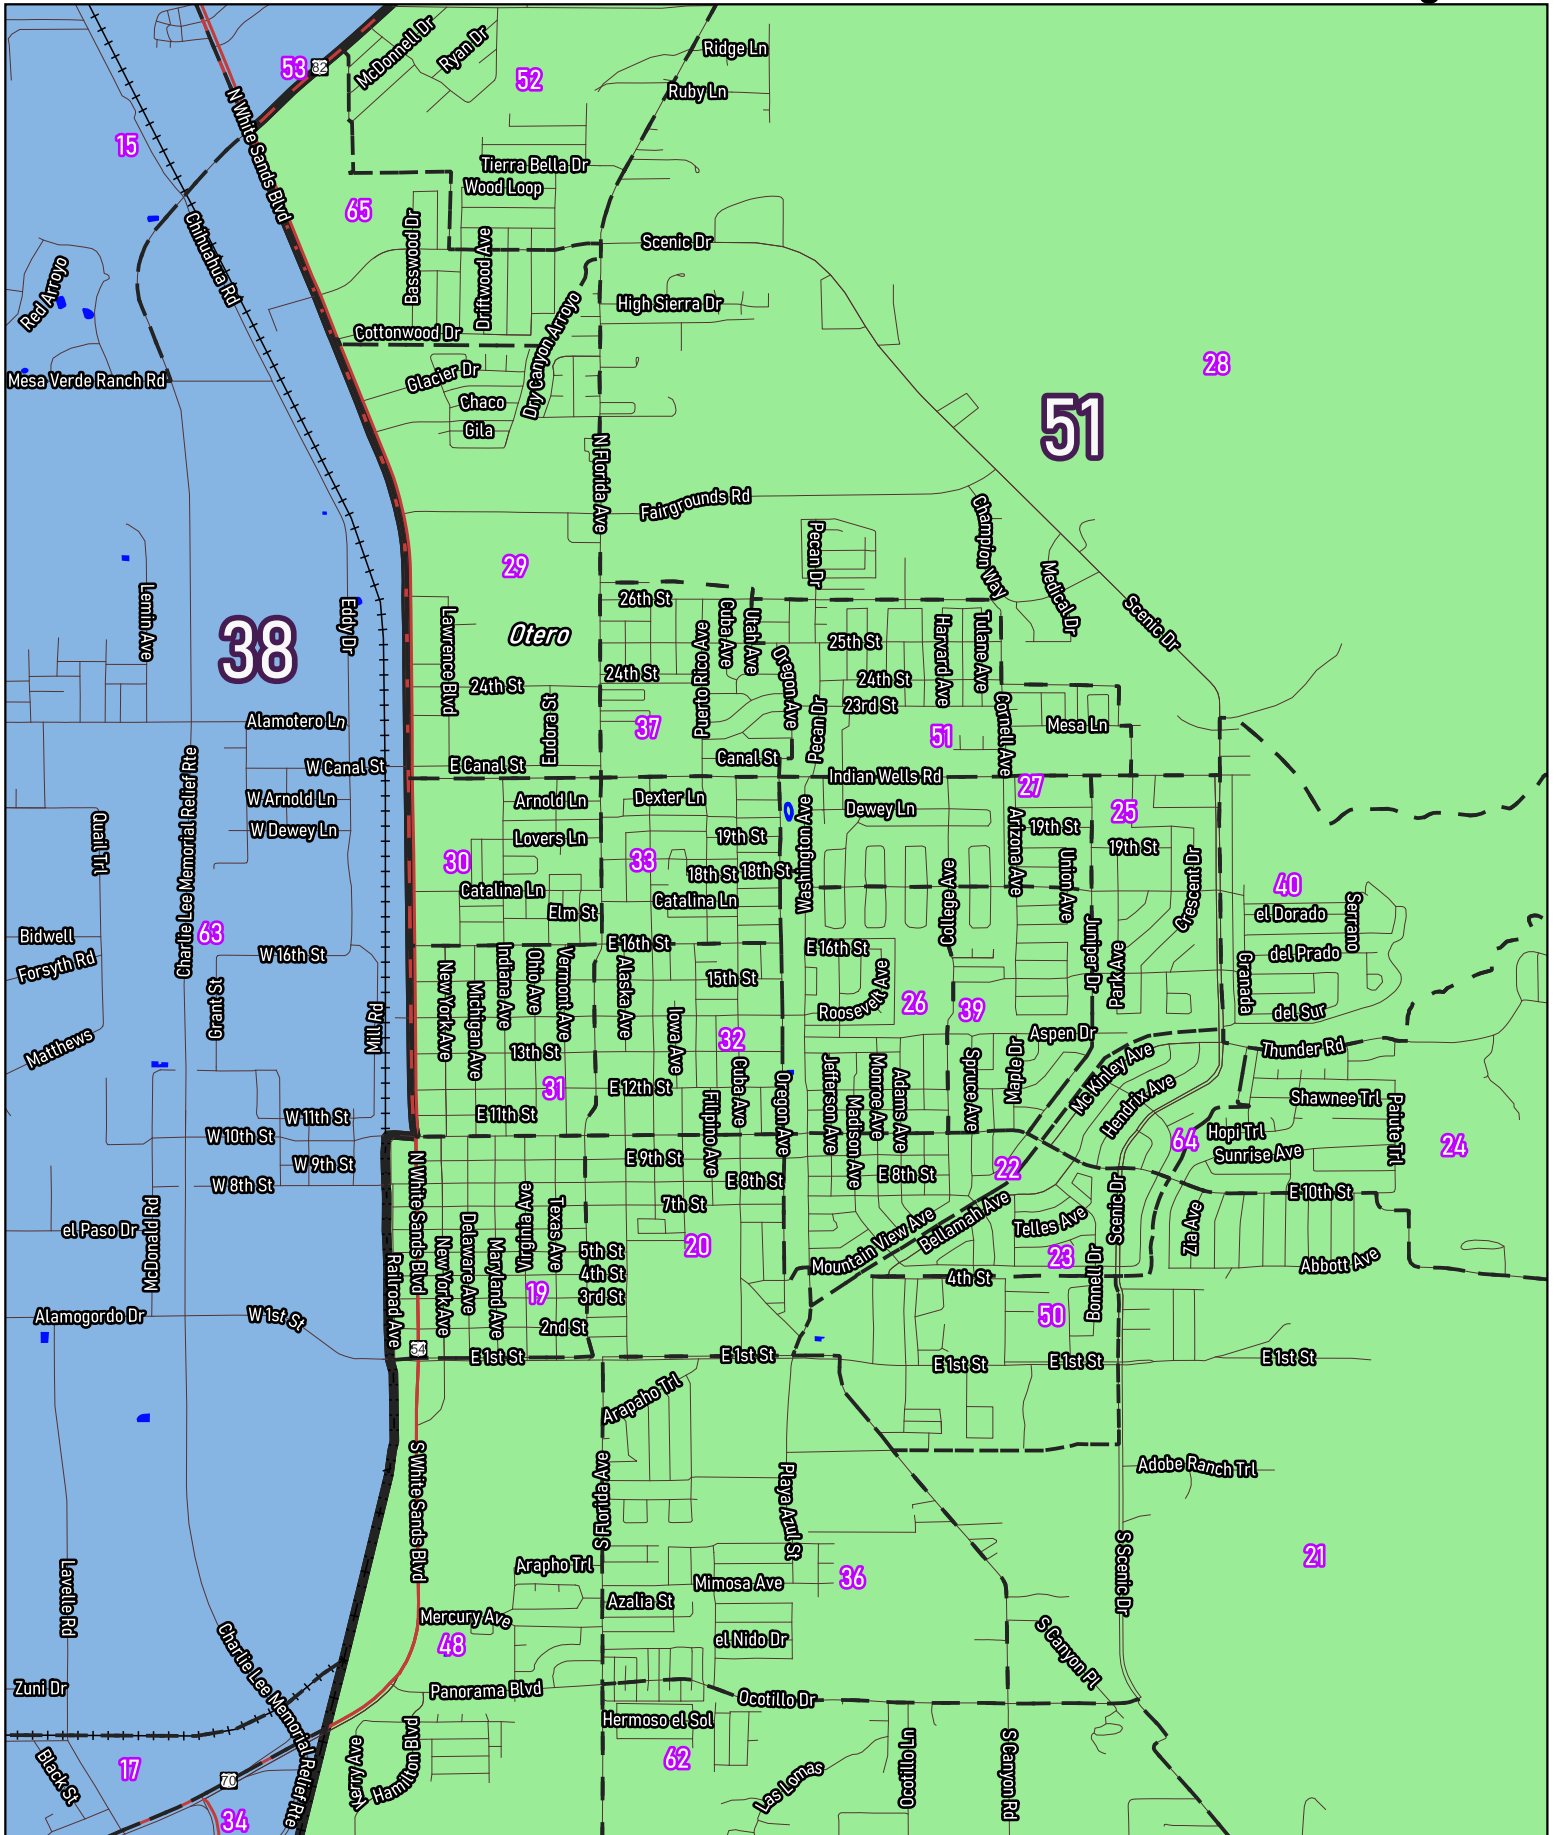

For the New Mexico
Legislative Council Service

▬▬▬ Precincts
××× Counties

12/08/2021