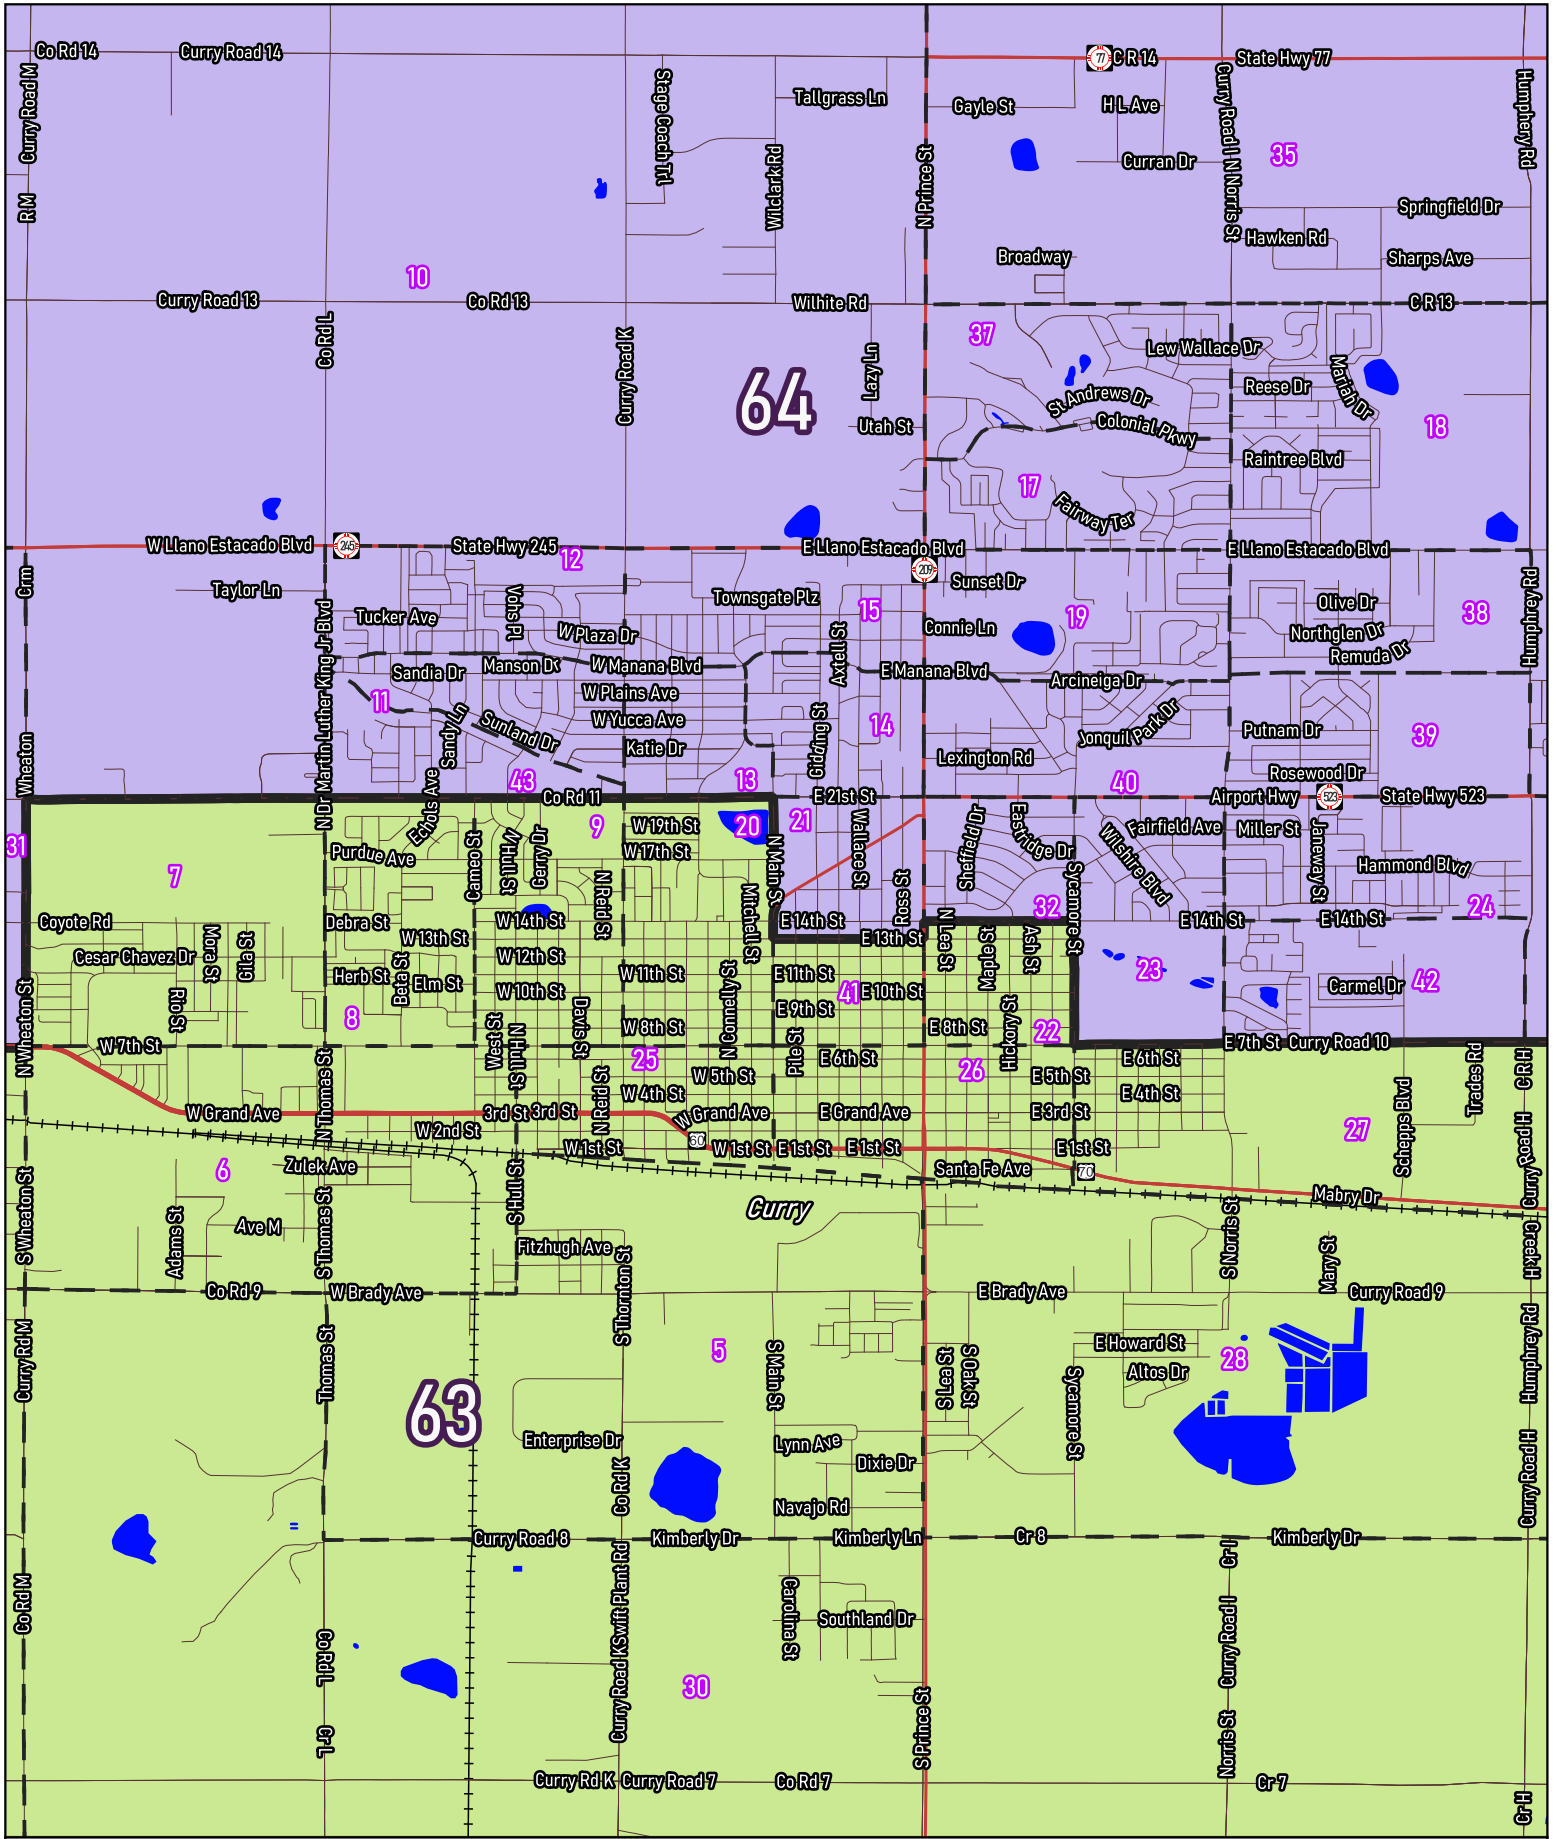

12/08/2021

For the New Mexico
Legislative Council Service

▭ Precincts
xxx Counties

12/08/2021

For the New Mexico
Legislative Council Service

▭ Precincts
xxx Counties

12/08/2021

For the New Mexico Legislative Council Service