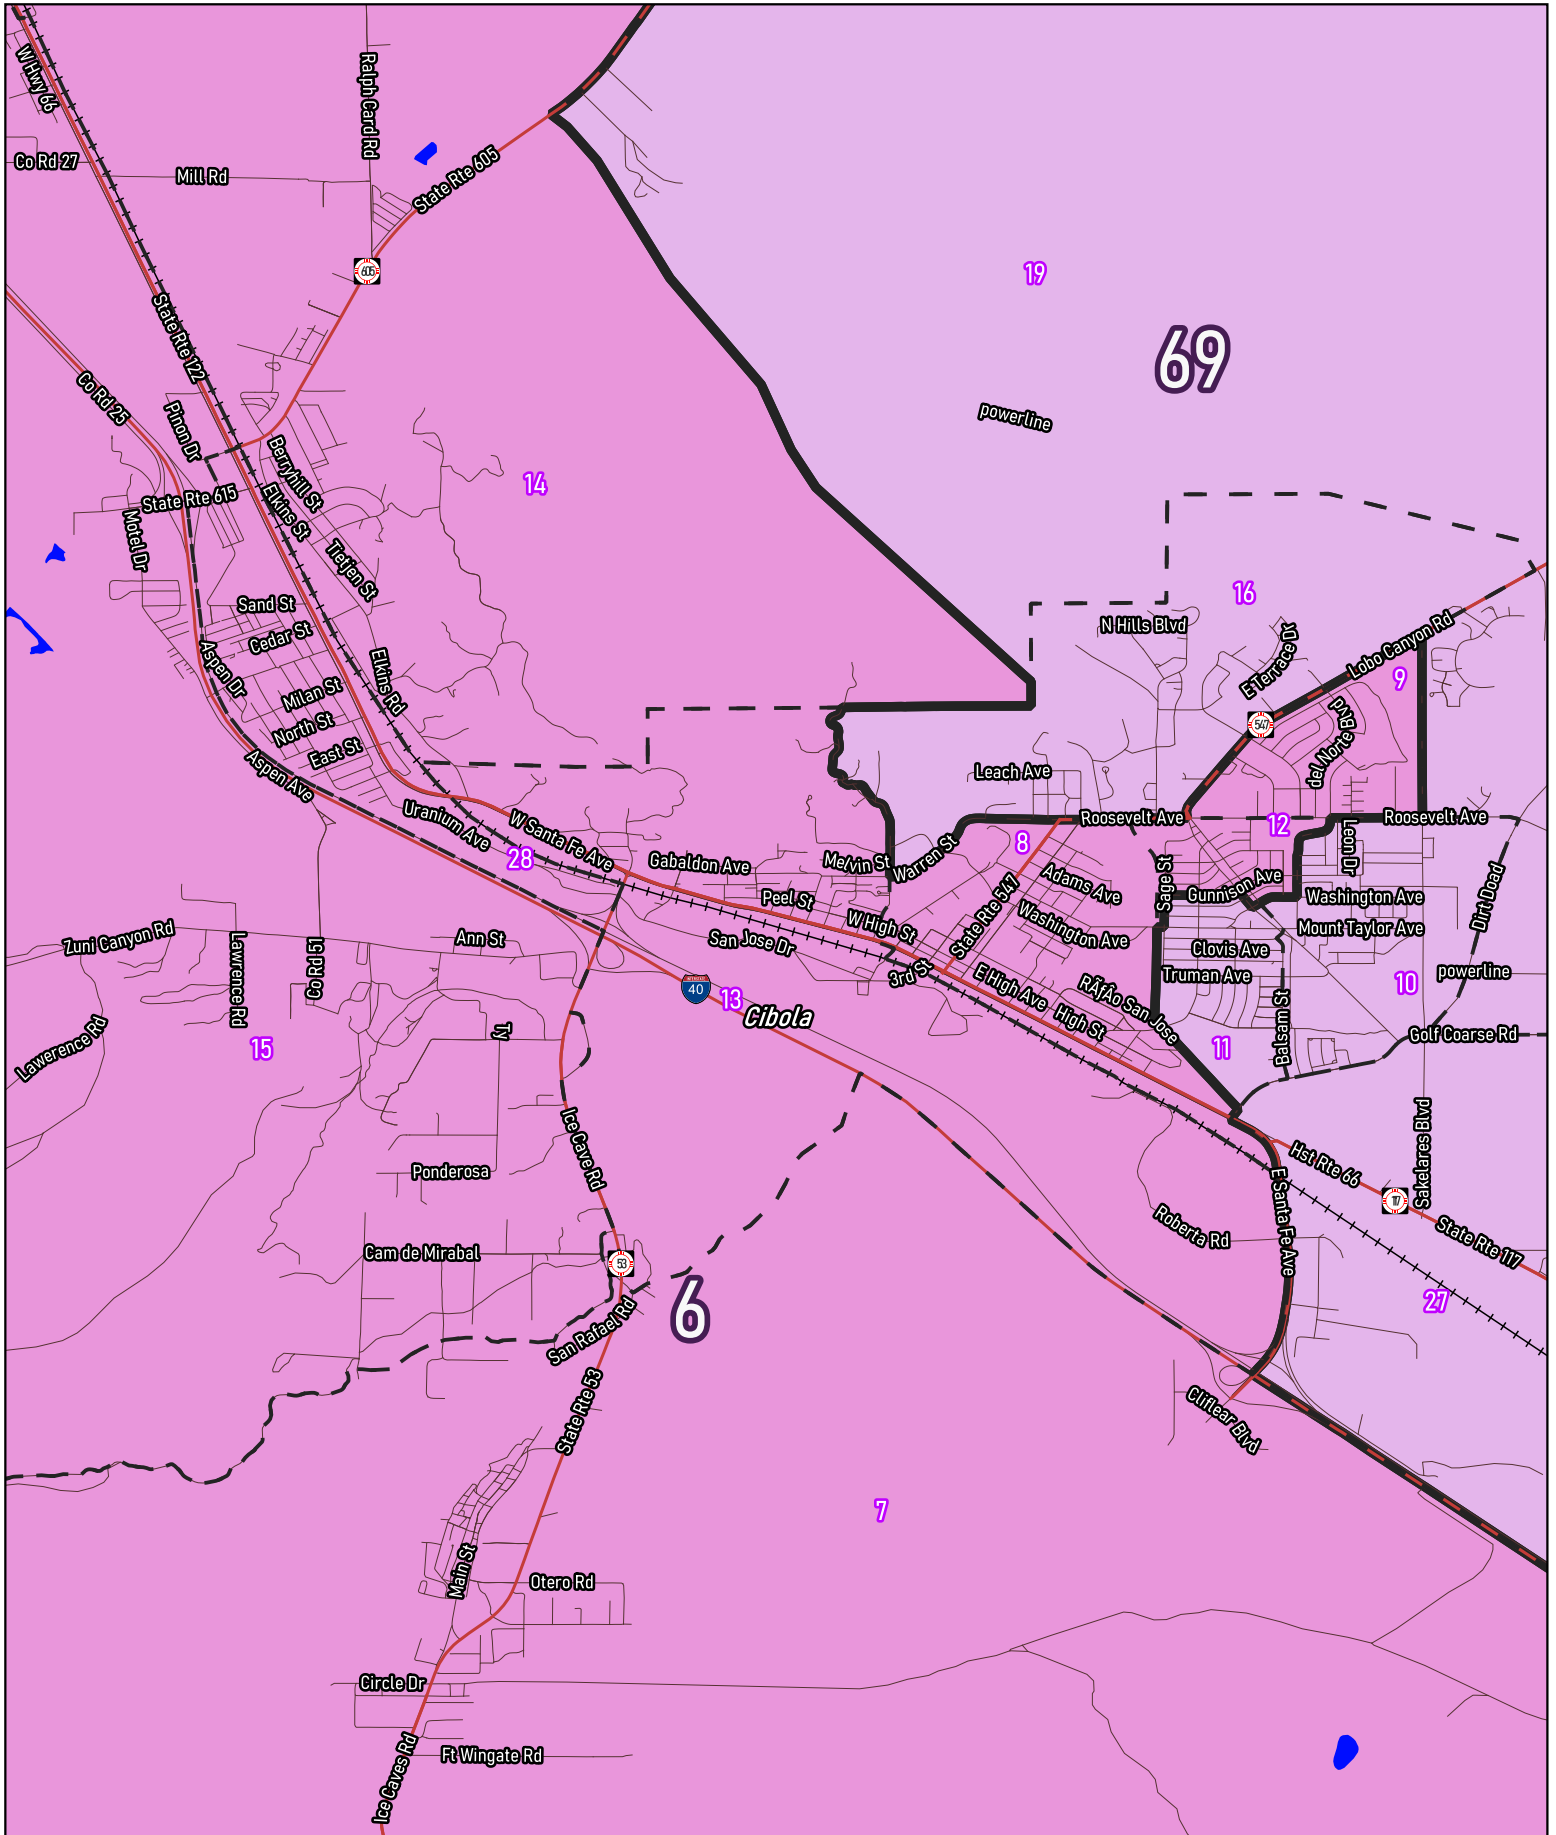

For the New Mexico
Legislative Council Service

▭ Precincts
xxx Counties

12/08/2021

For the New Mexico
Legislative Council Service

— — Precincts
xxx Counties

12/08/2021

For the New Mexico
Legislative Council Service