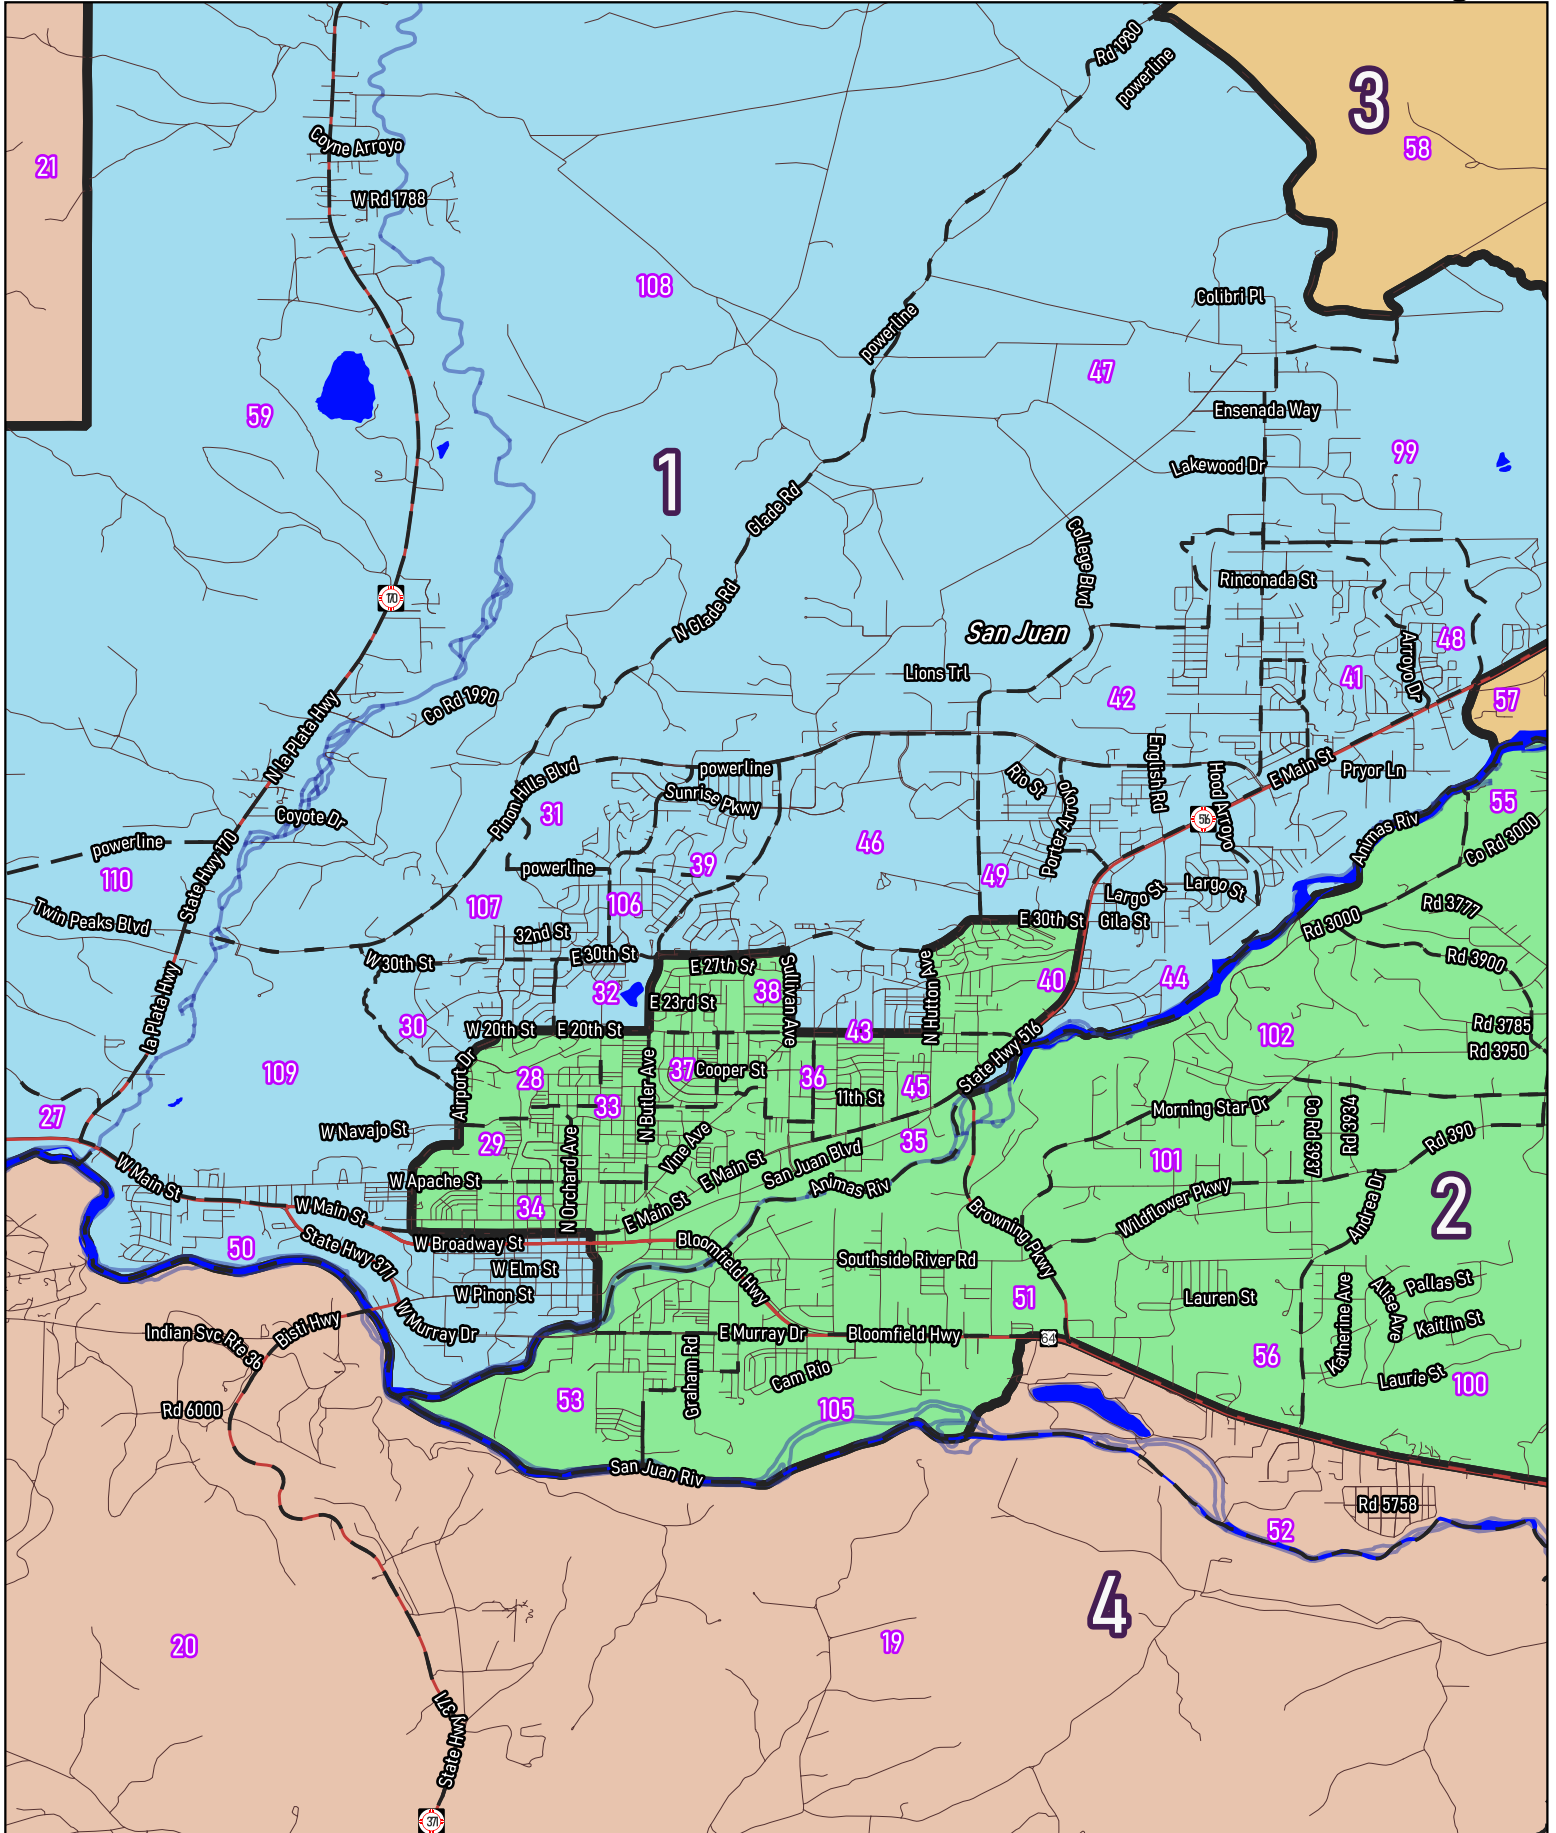

Precincts
 Counties

0 0.6 mi

For the New Mexico
Legislative Council Service

▭ Precincts
xxx Counties

12/08/2021

For the New Mexico
Legislative Council Service

▭ Precincts
xxx Counties

12/08/2021