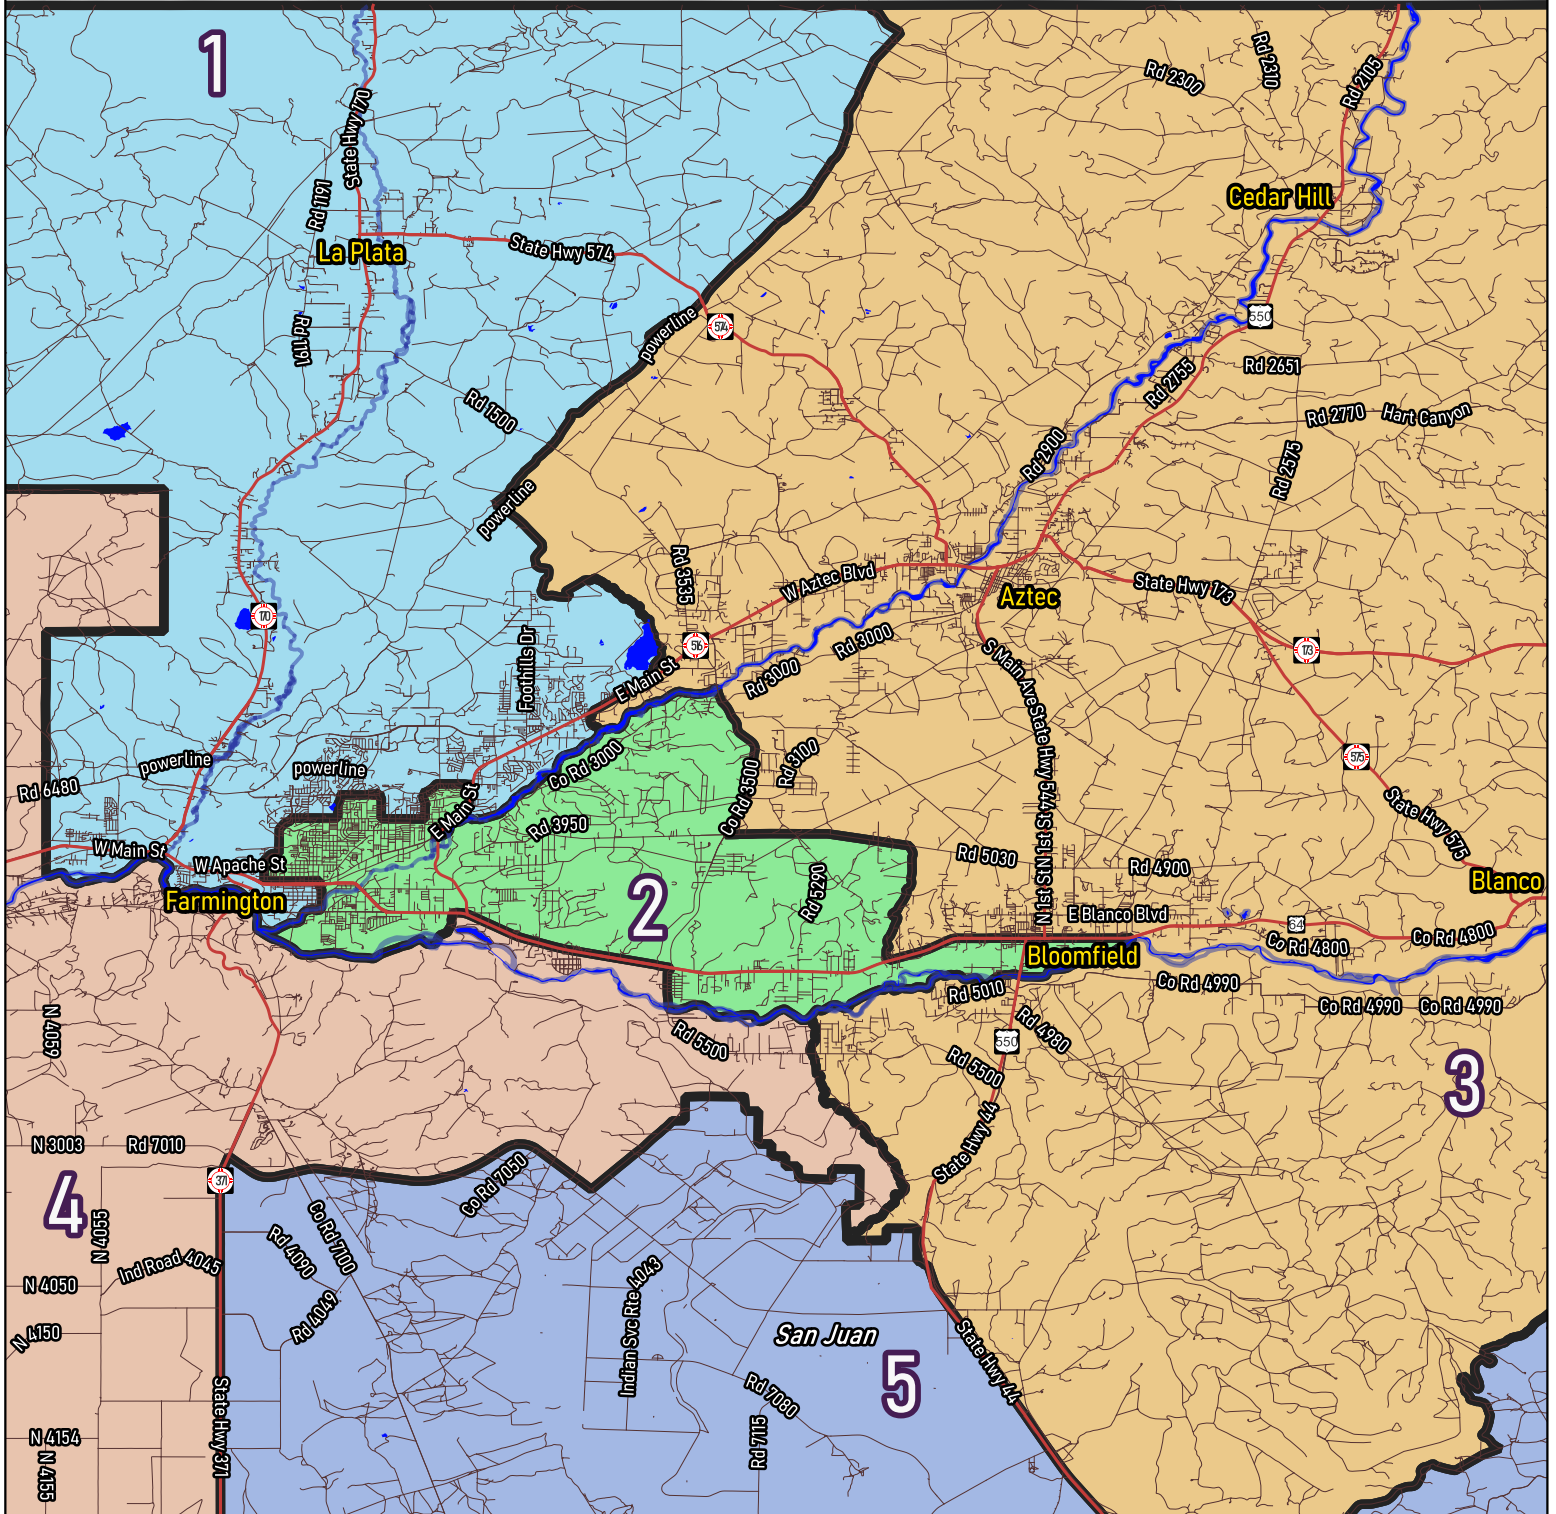

Precincts
 Counties

0 0.6 mi

For the New Mexico
Legislative Council Service

▭ Precincts
xxx Counties

12/08/2021

For the New Mexico
Legislative Council Service

▭ Precincts
xxx Counties

12/08/2021