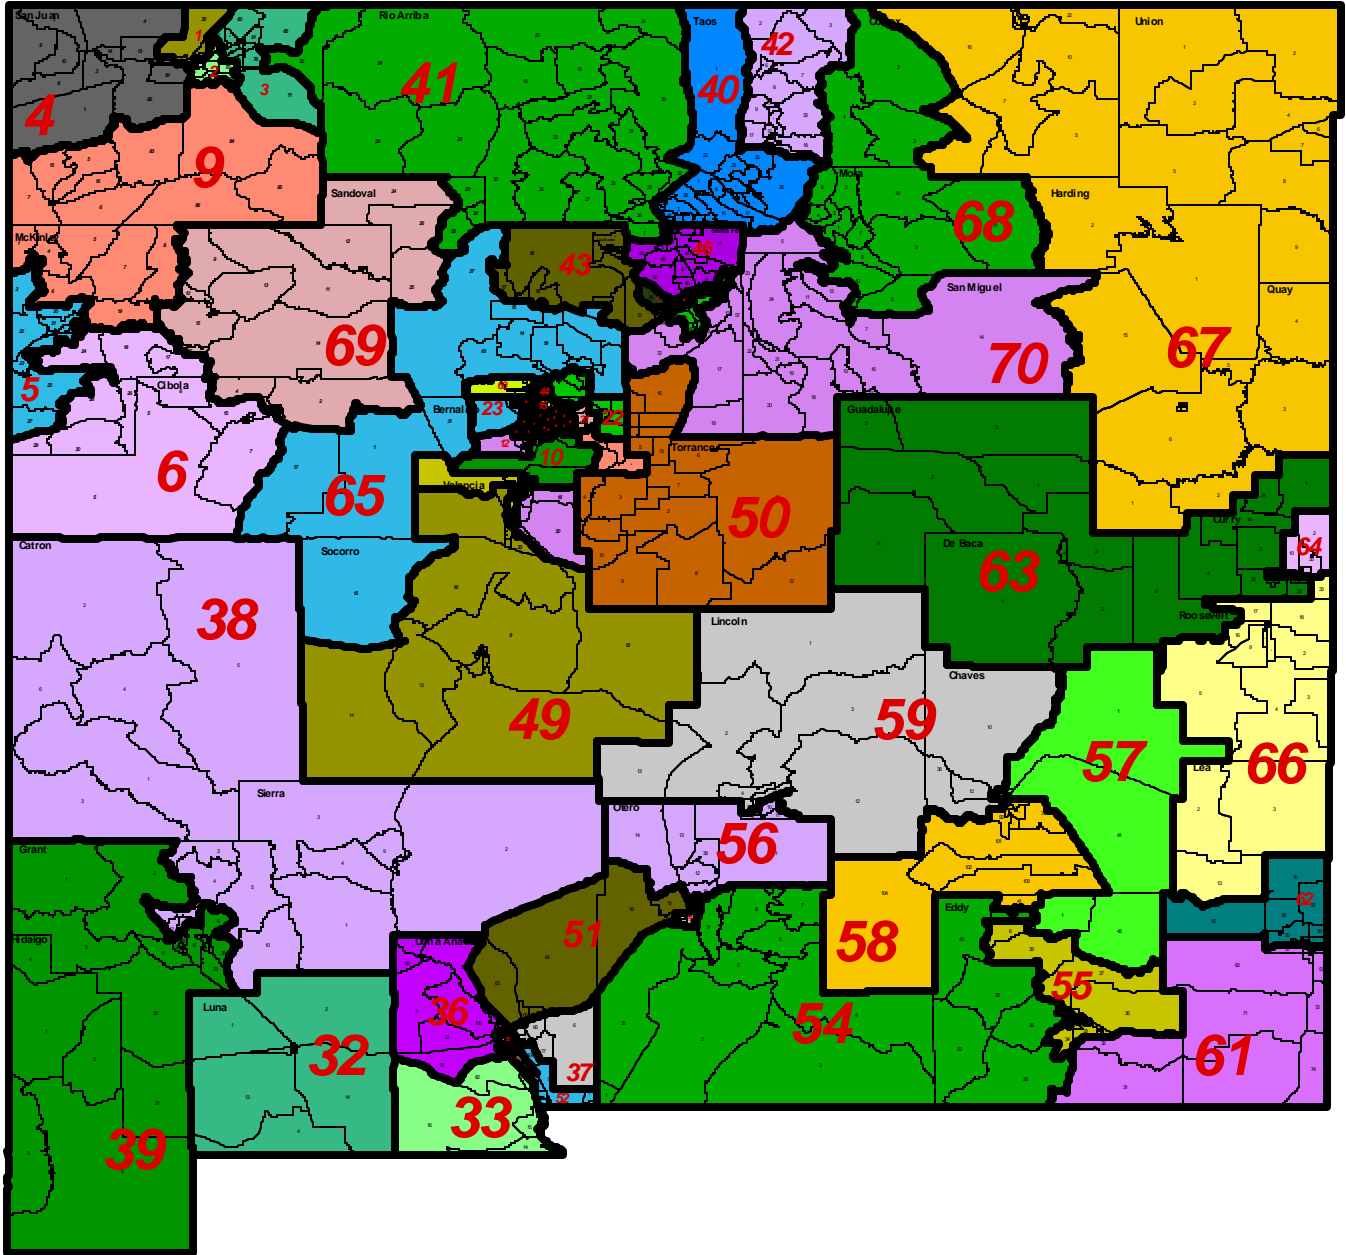

House Districts Albuquerque Metro Region Concept B

Research & Polling, Inc. August 22, 2001