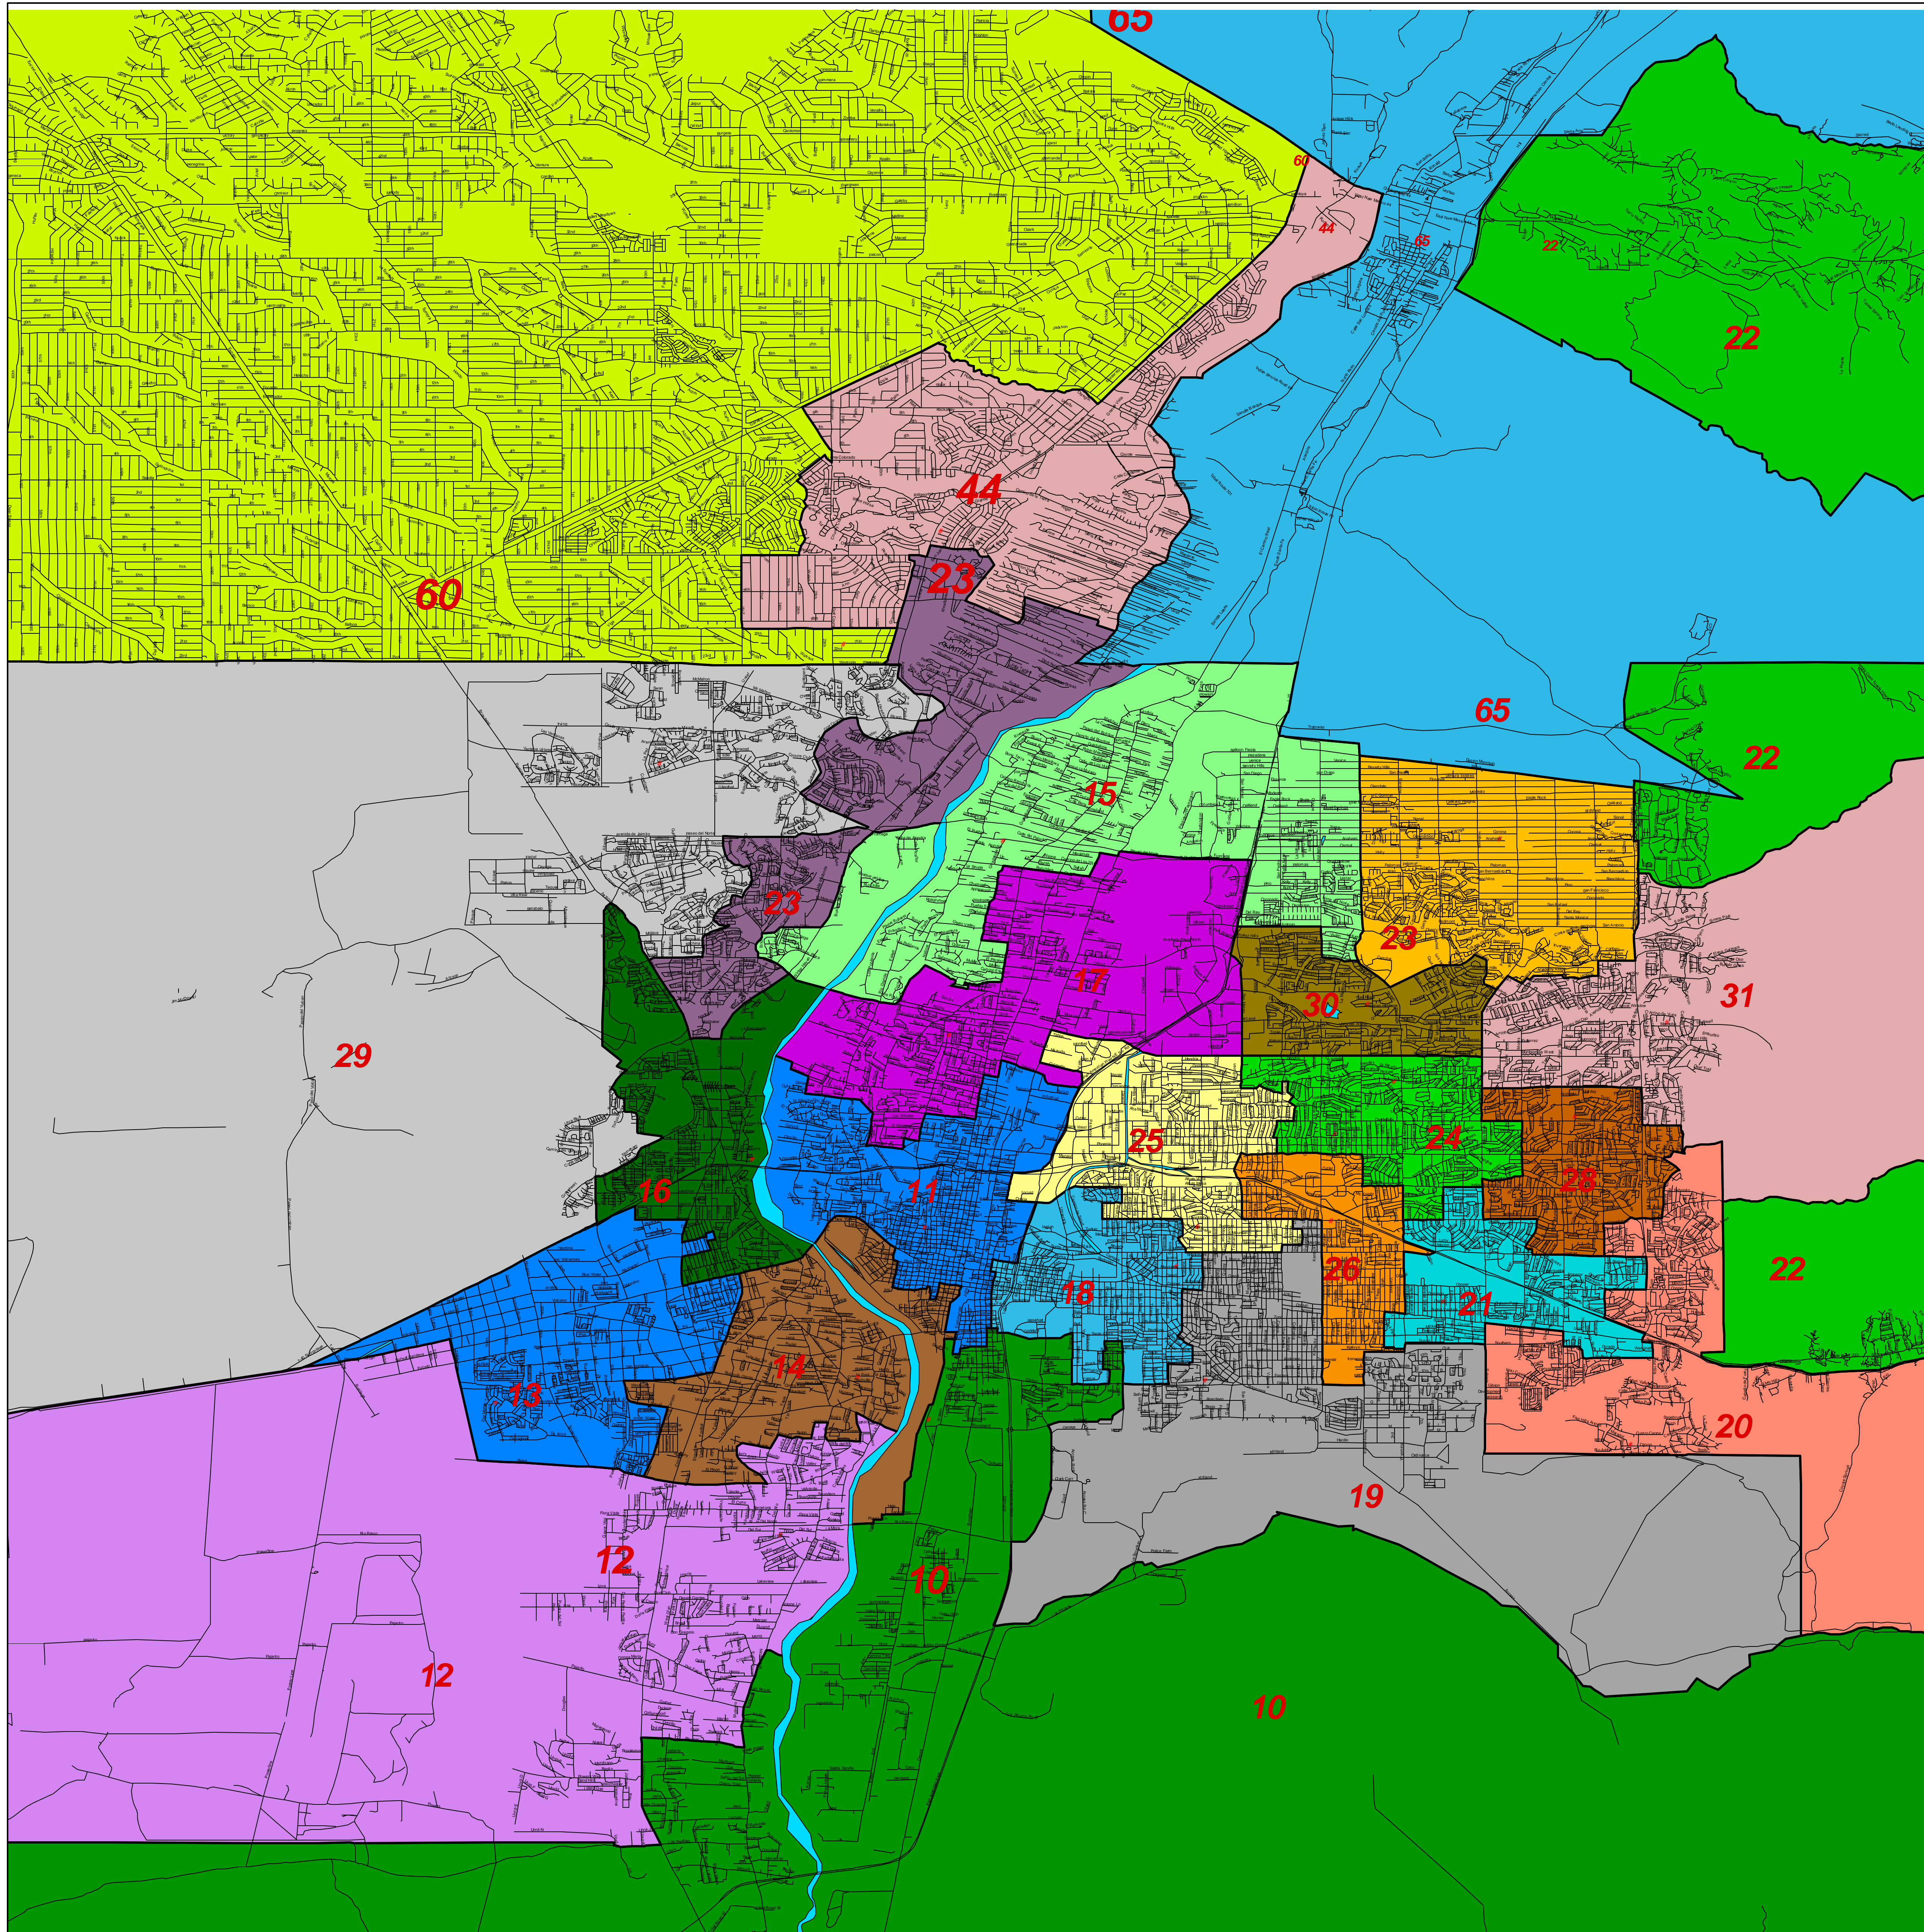

Albuquerque Metro House Districts

139087

2 0 2 4 Miles

- Precincts
- Counties
- Districts
- # Incumbents

New Mexico

Central Valencia Co.