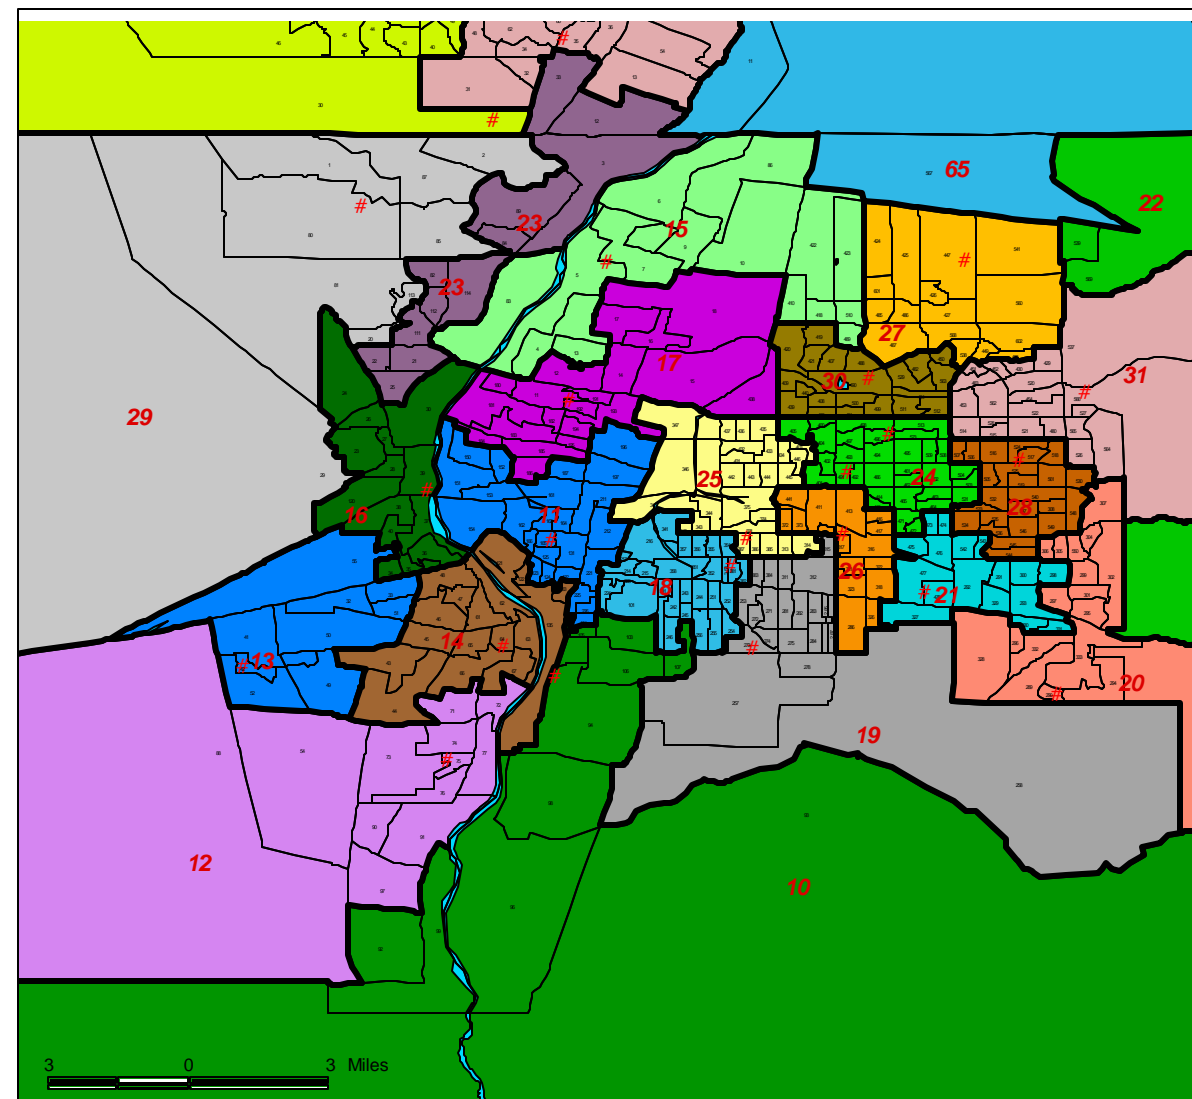

New Mexico State House Districts

139087

20 0 20 40 Miles

- Precincts
- Counties
- Districts
- # Incumbents

Albuquerque Area

Santa Fe Area

Las Cruces Area