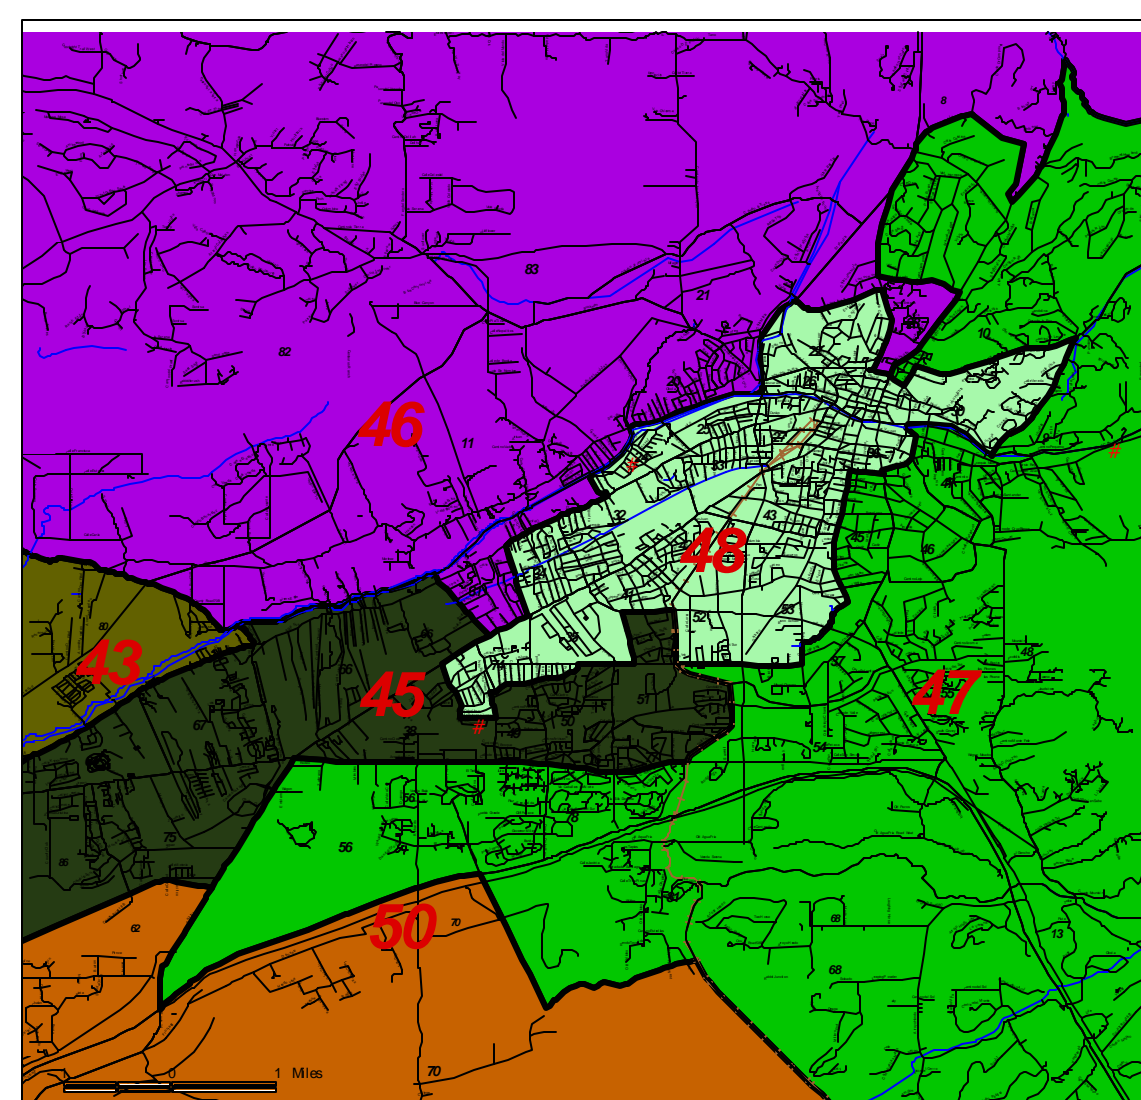

New Mexico State House Districts

139087

20 0 20 40 Miles

- Precincts
- Counties
- Districts
- # Incumbents

Albuquerque Area

Santa Fe Area

Las Cruces Area