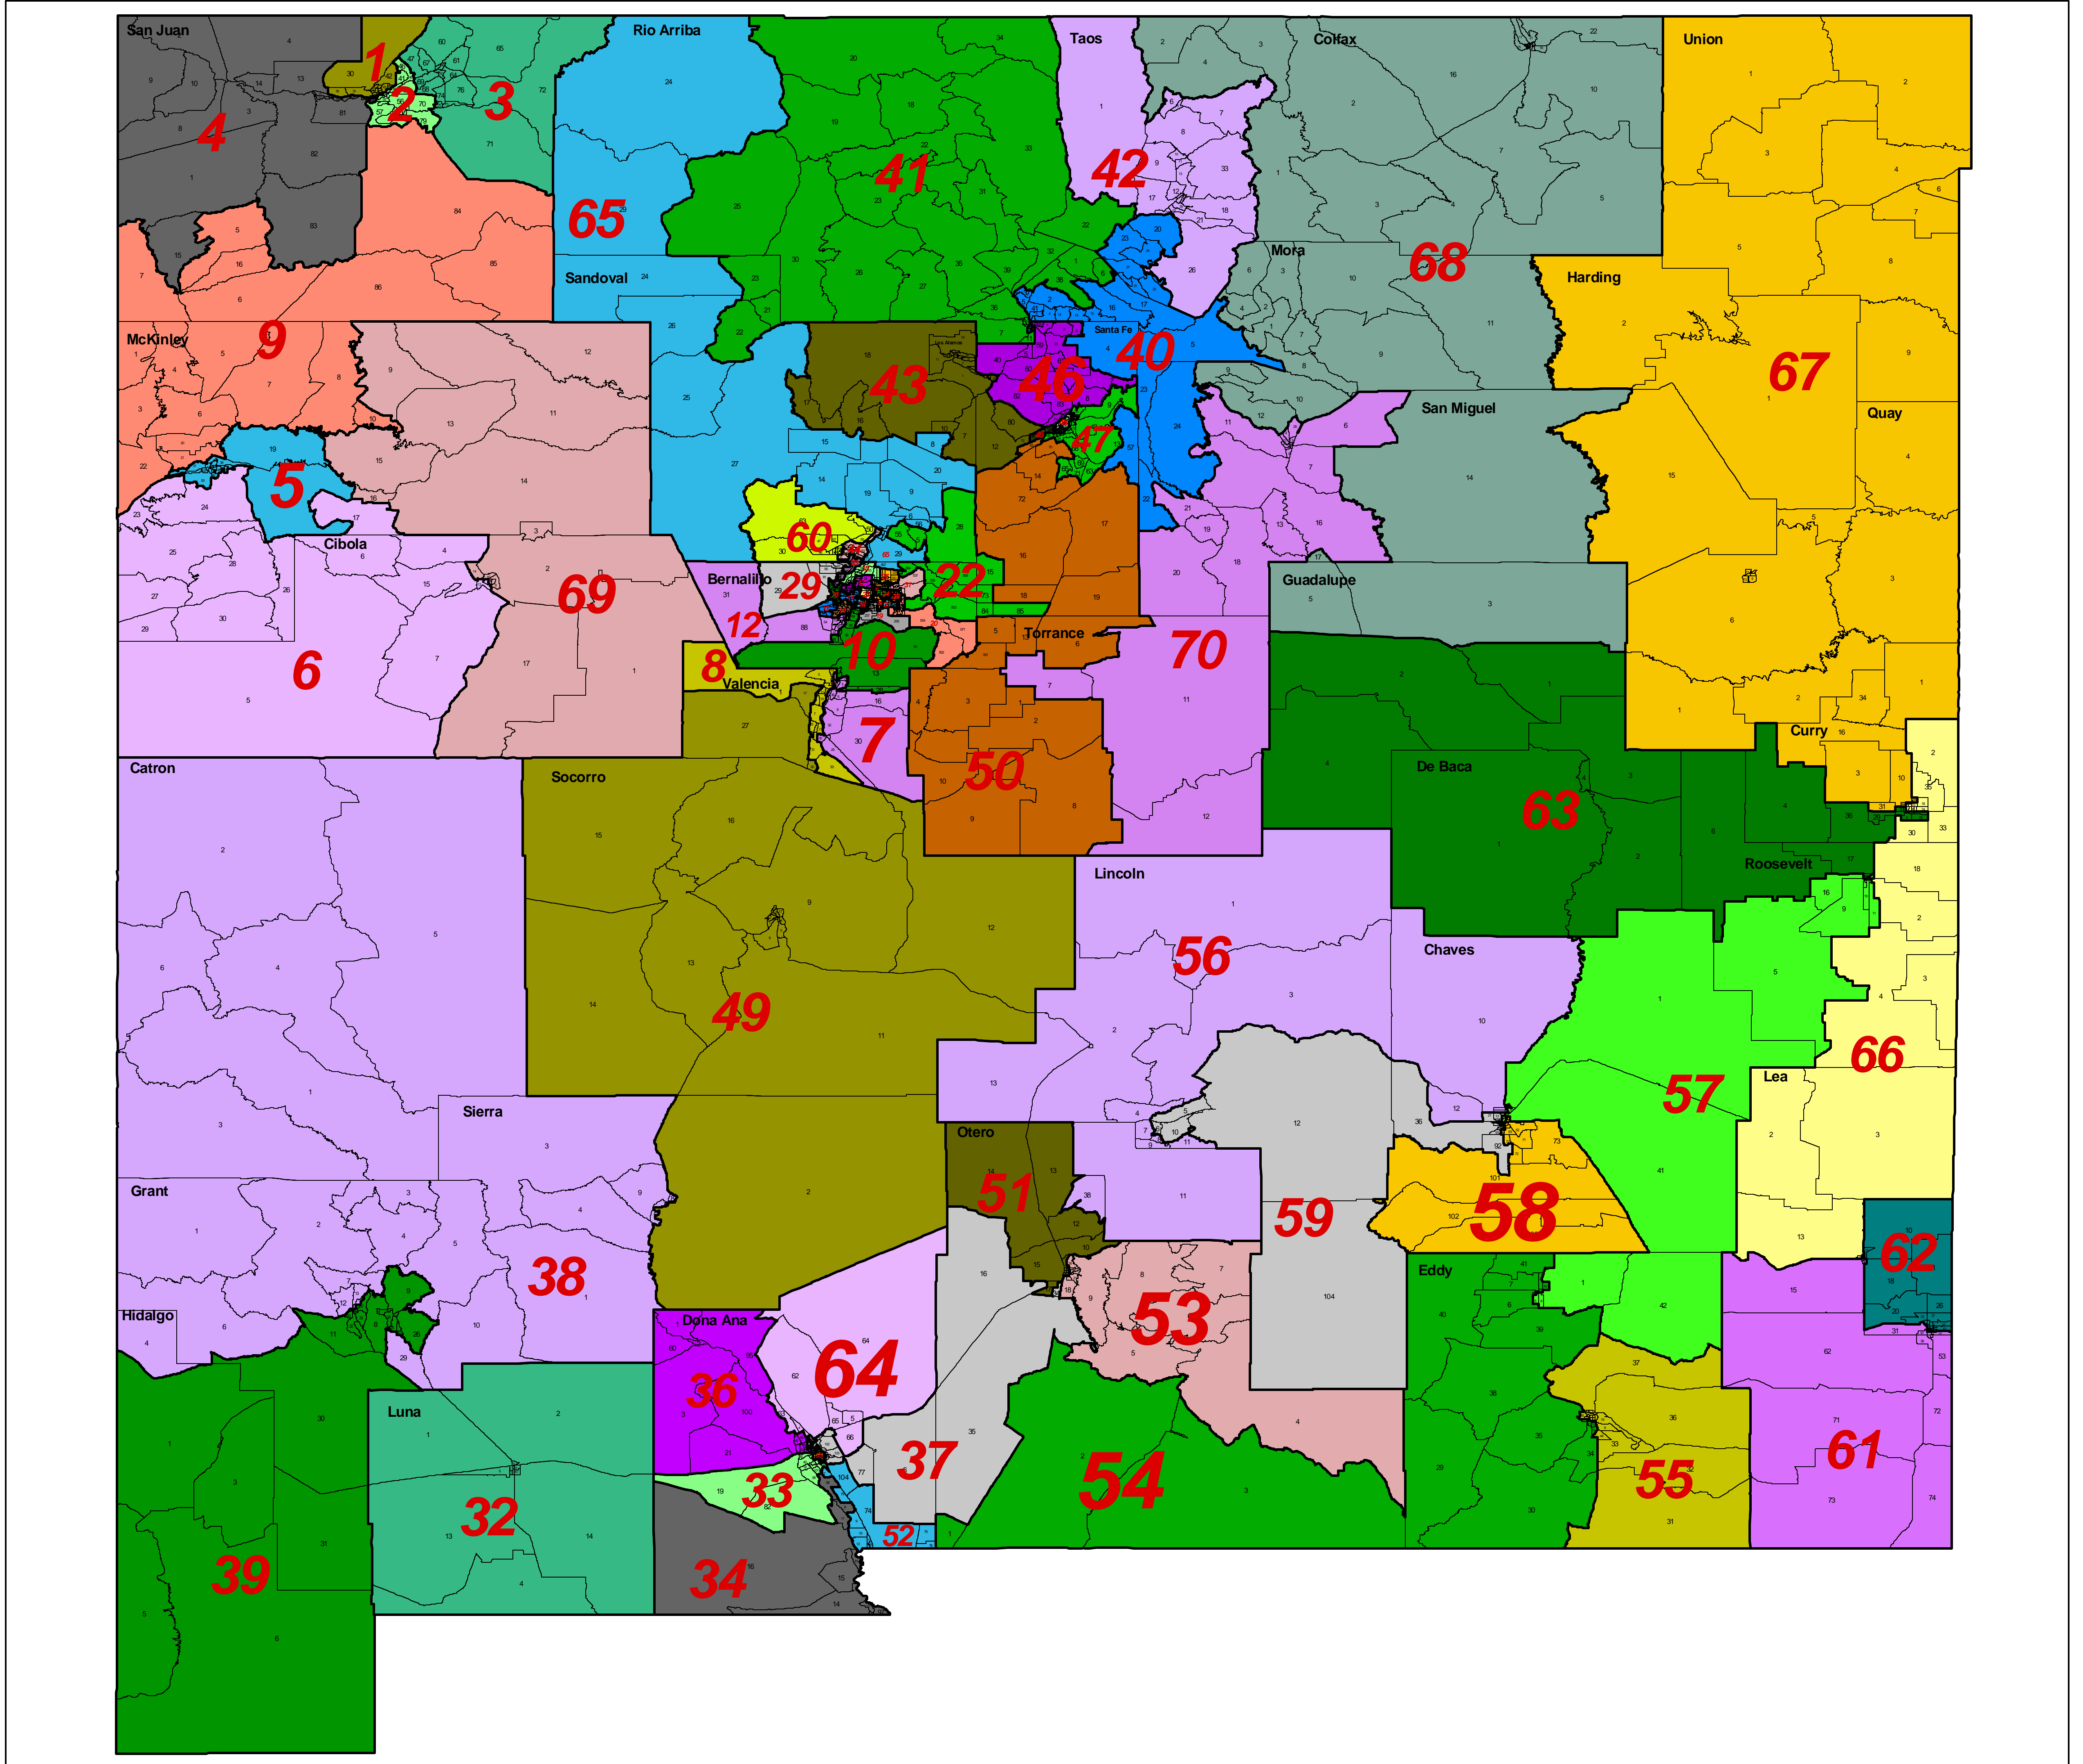

New Mexico State House Districts

139087

20 0 20 40 Miles

- Precincts
- Counties
- Districts
- # Incumbents

Albuquerque Area

Santa Fe Area

Las Cruces Area