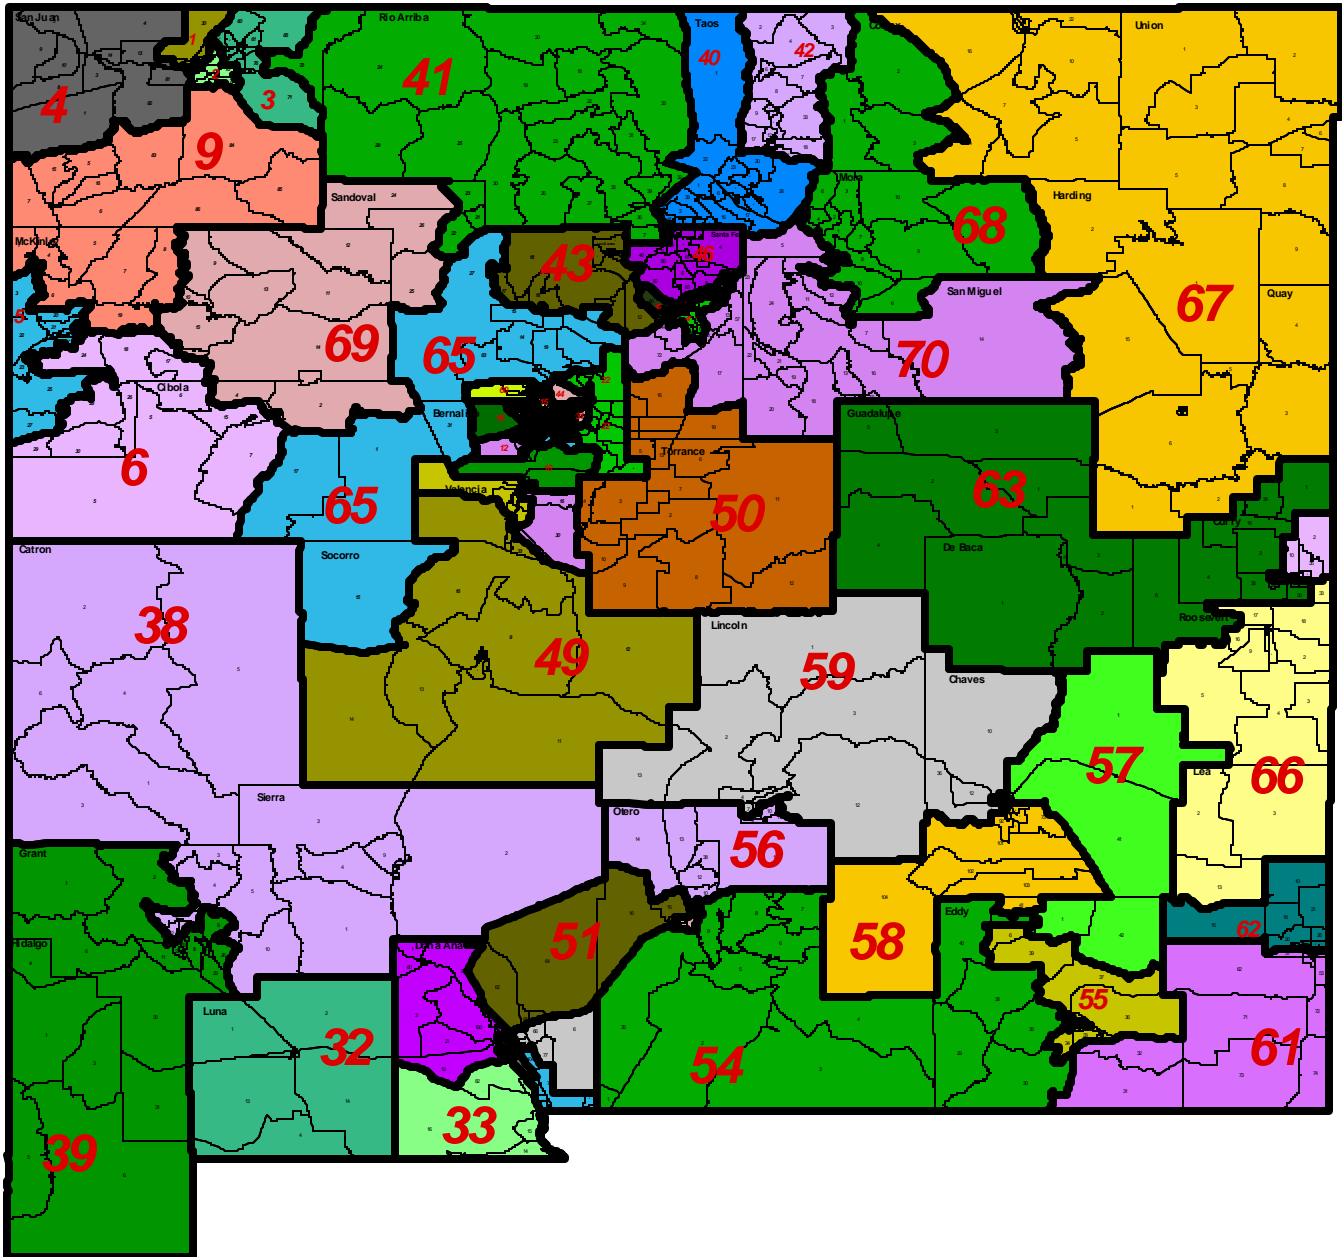

# House Districts Albuquerque Metro Area Concept D

Research & Polling, Inc. August 22, 2001