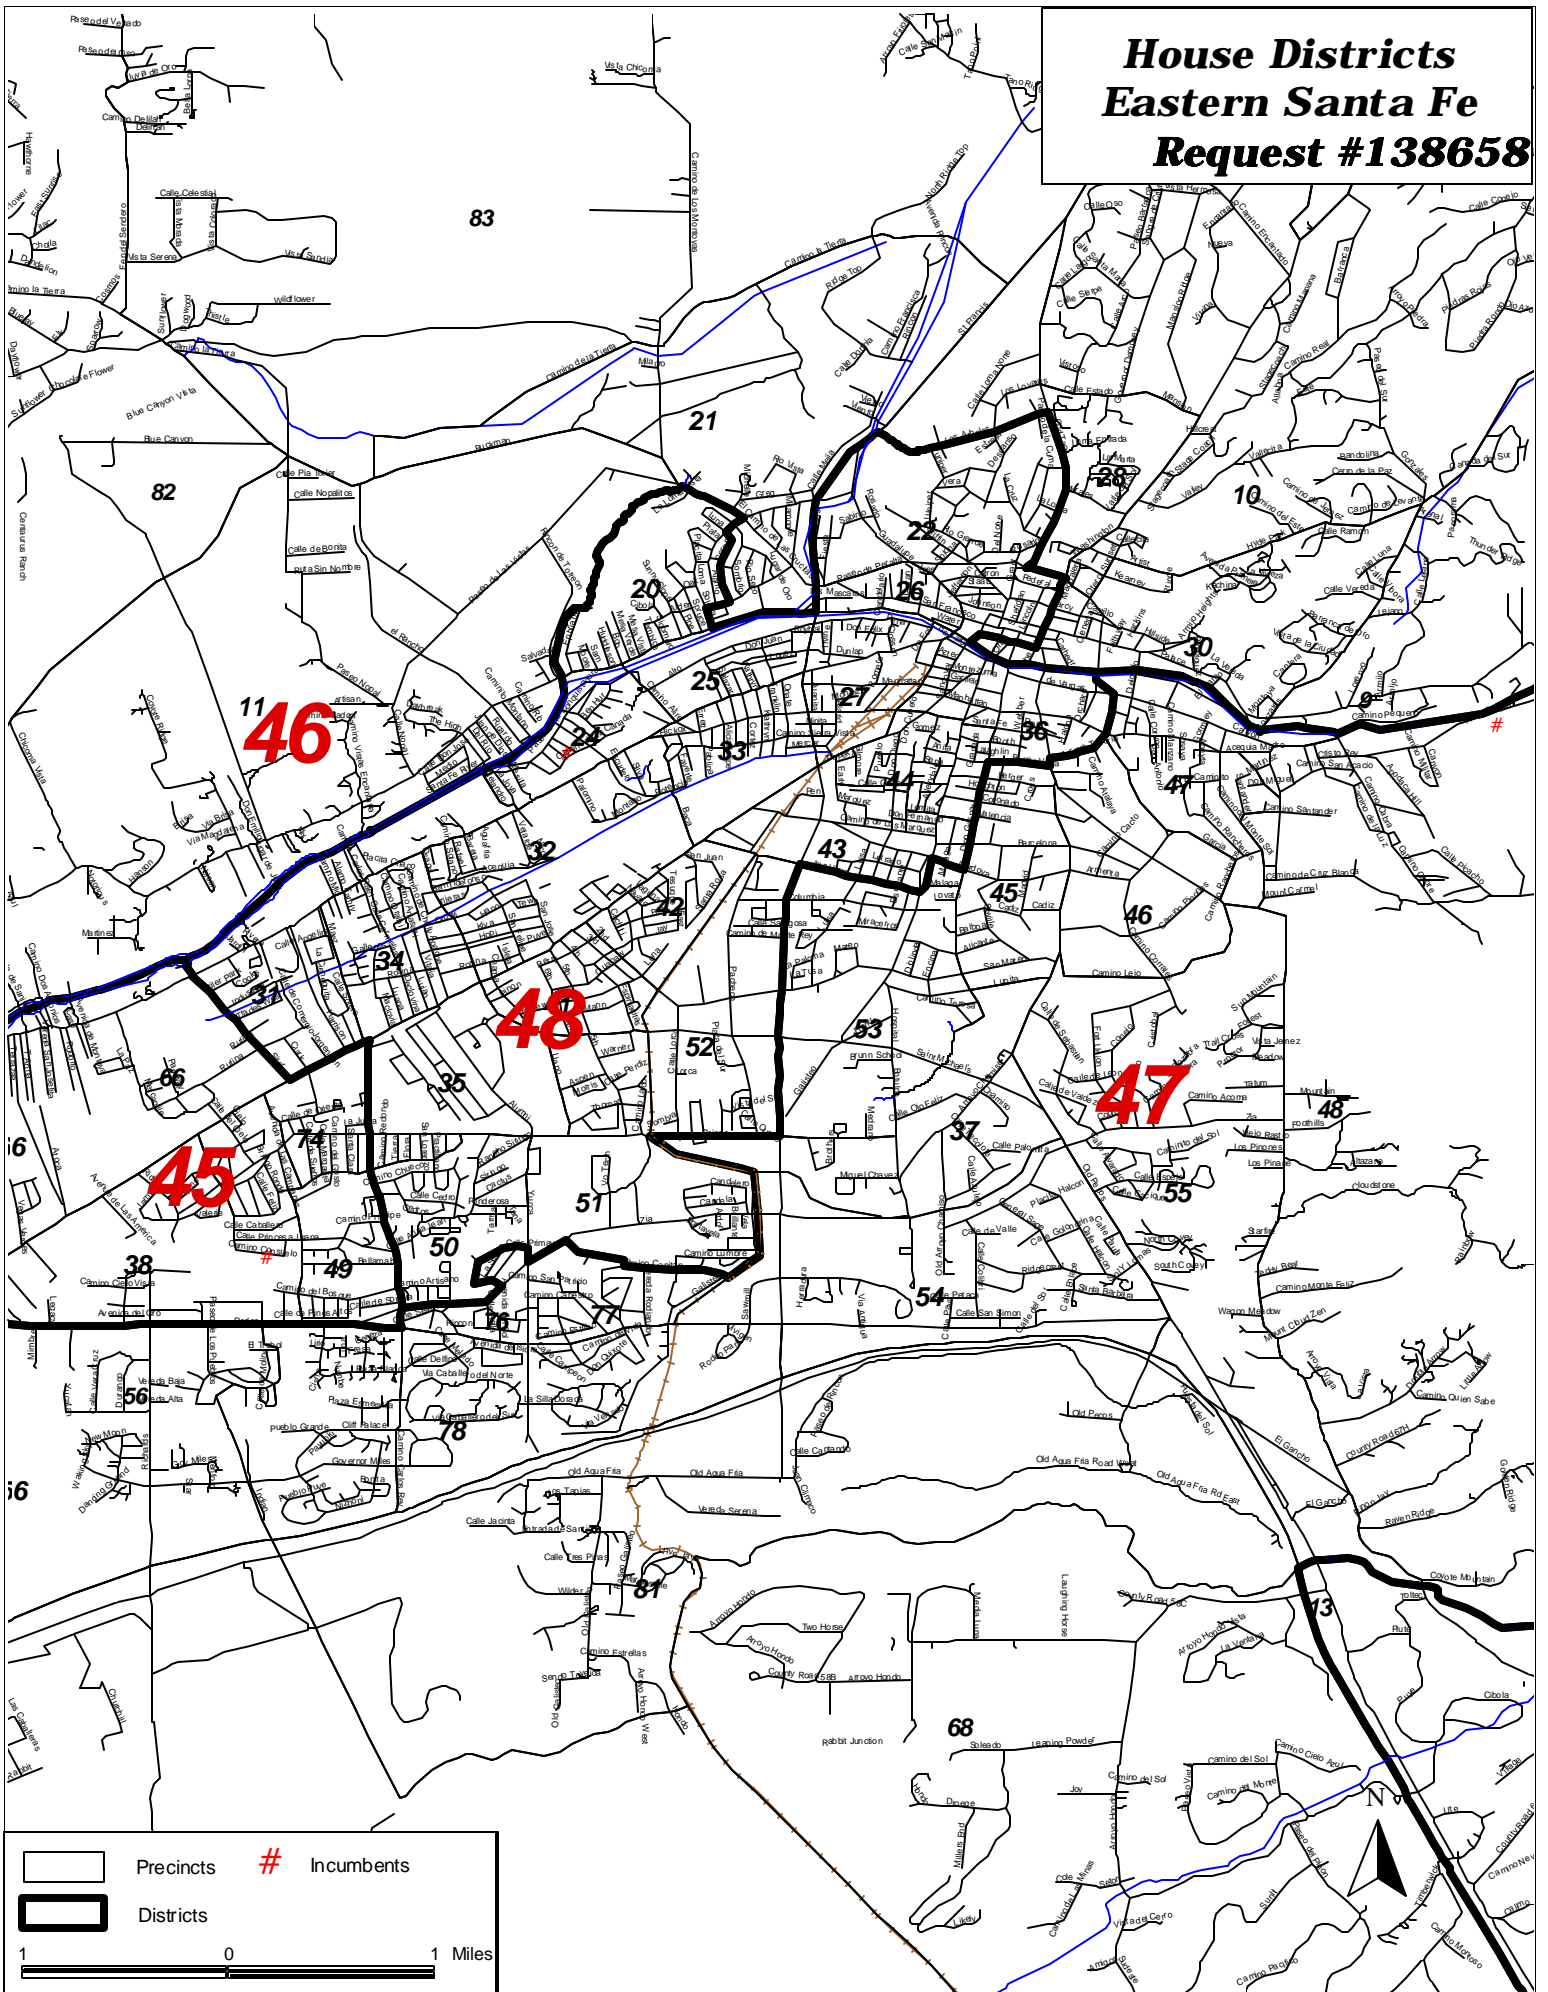

House Districts Eastern Santa Fe Request #138658

Precincts # Incumbents
 Districts

1 0 1 Miles