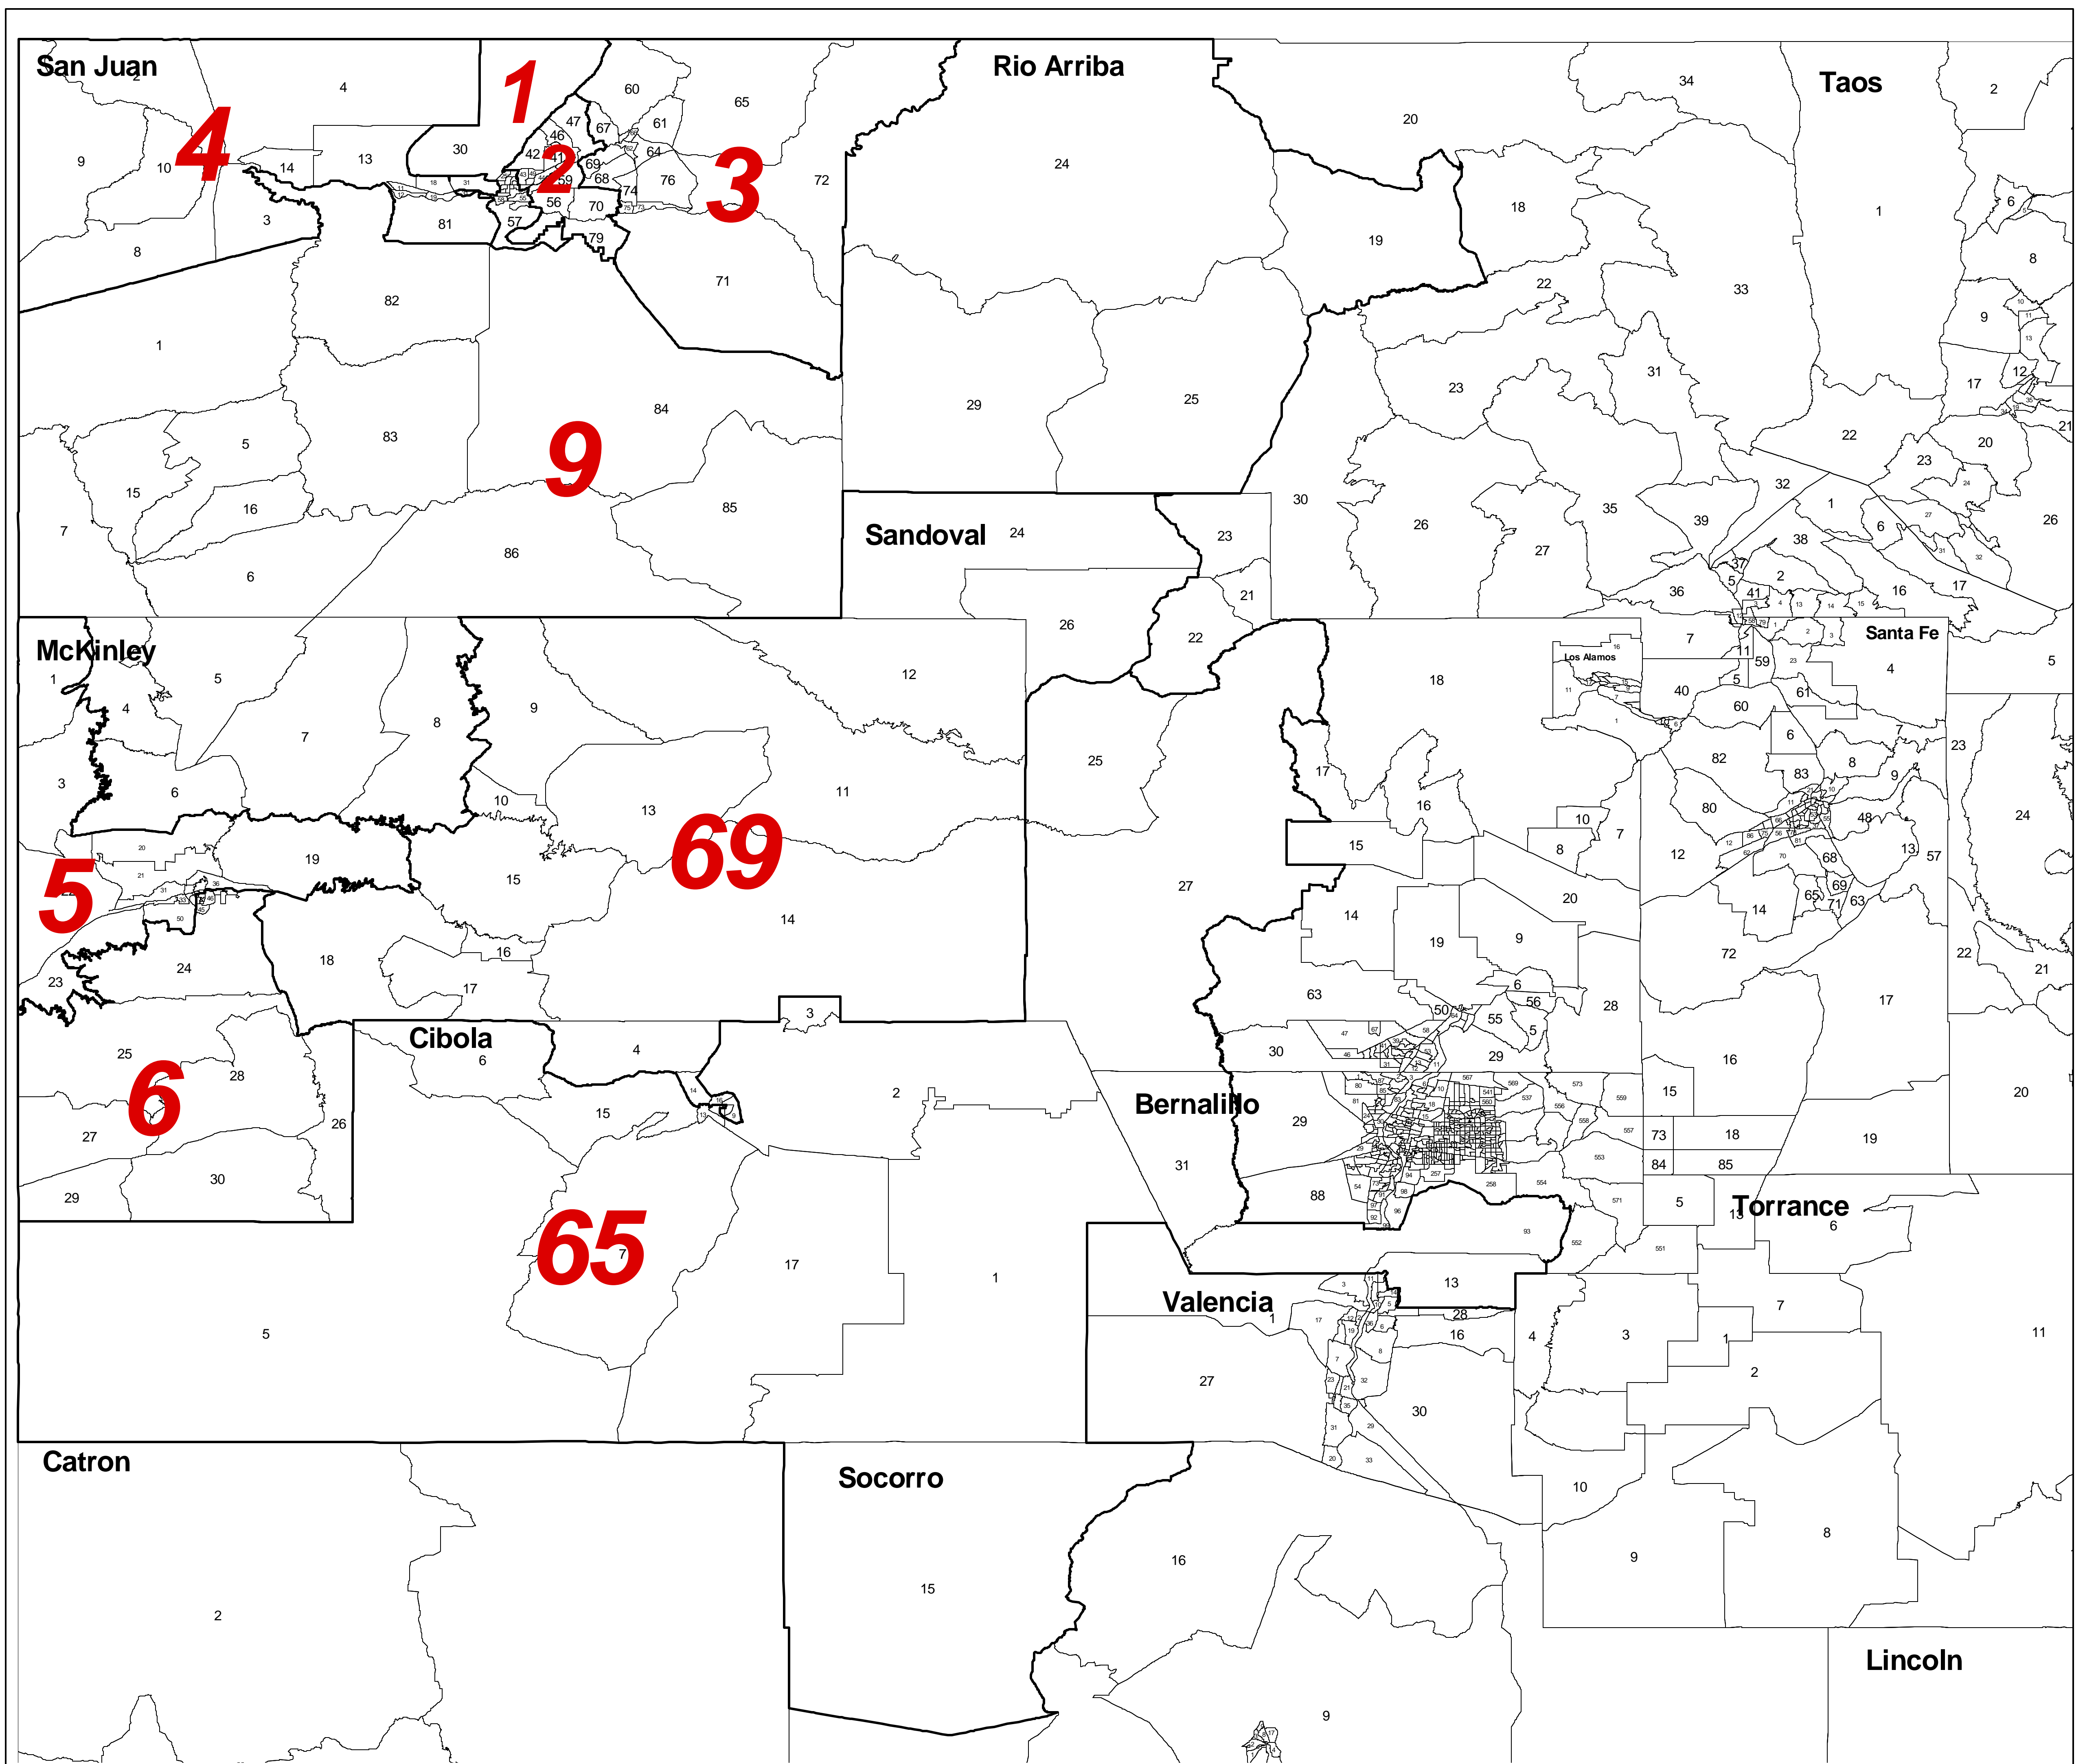

New Mexico State House Districts

139024

10 0 10 20 30 Miles

- Precincts
- Counties
- Districts
- # Incumbents

Farmington Area

Gallup Area

Grants Area