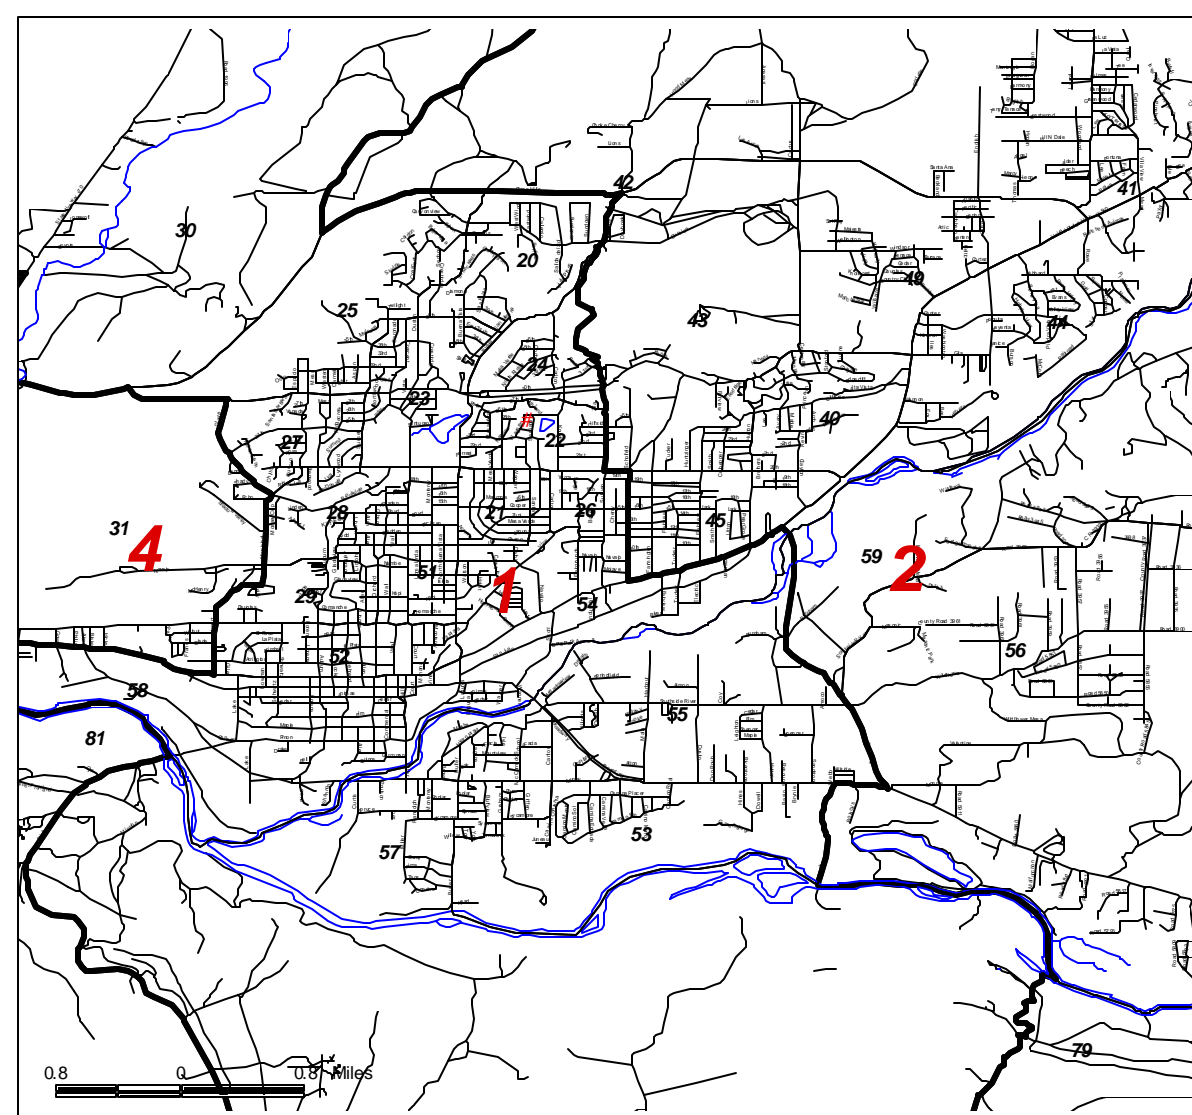

New Mexico State House Districts

139024

10 0 10 20 30 Miles

- Precincts
- Counties
- Districts
- # Incumbents

Farmington Area

Gallup Area

Grants Area