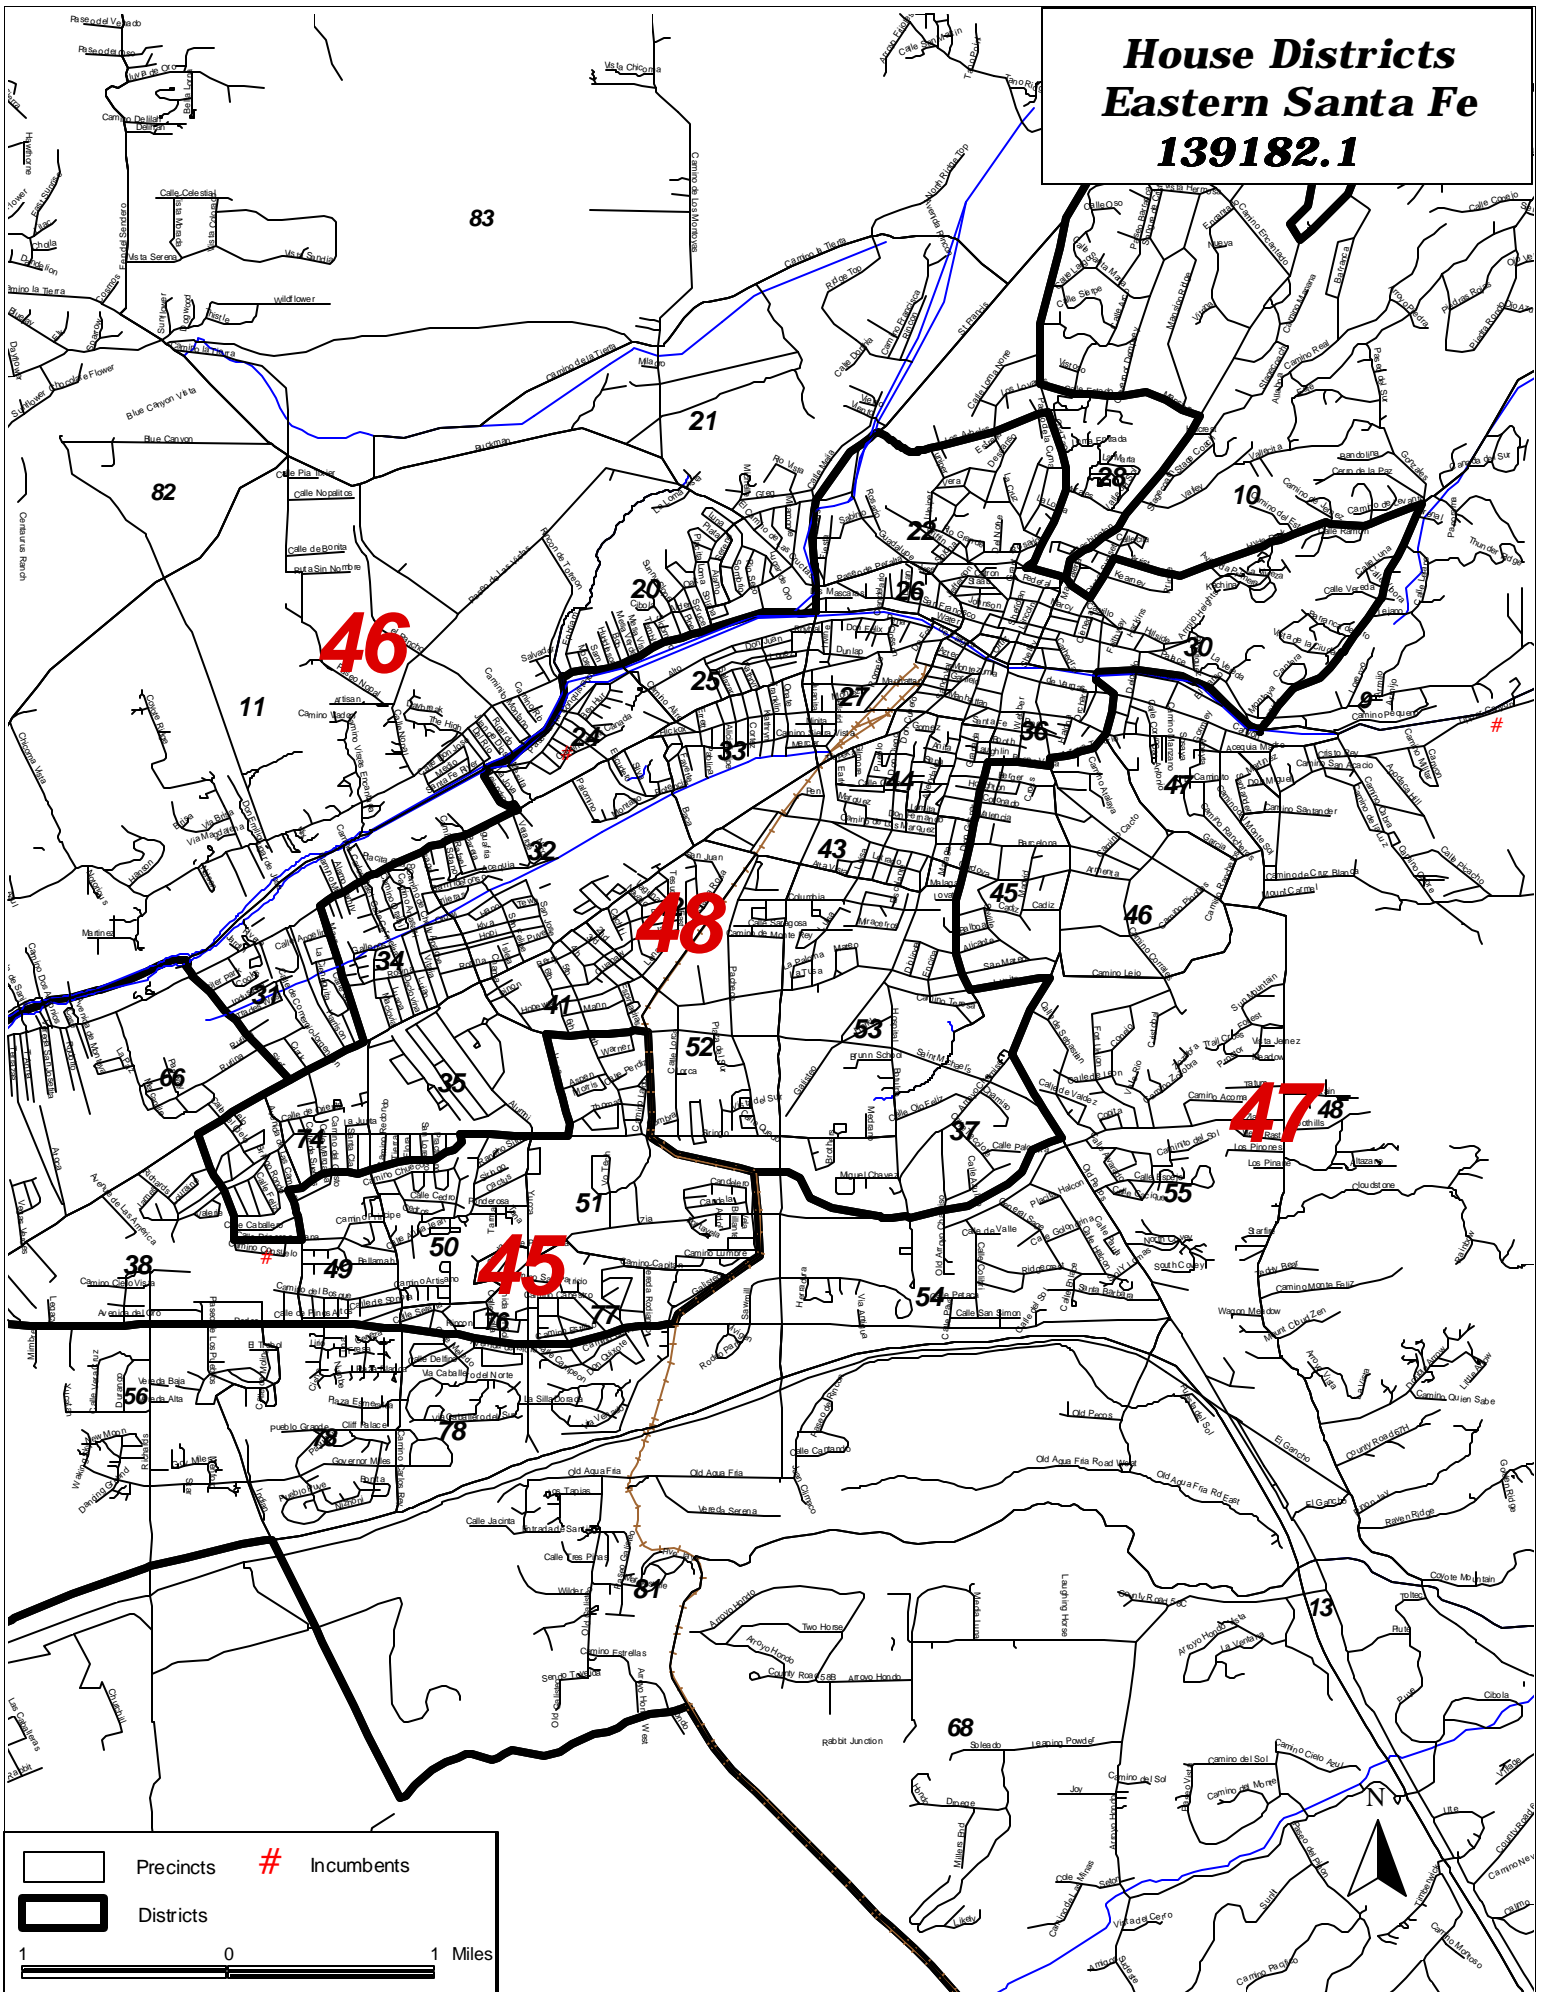

House Districts Eastern Santa Fe 139182.1

	Precincts		Incumbents
	Districts		

1 0 1 Miles