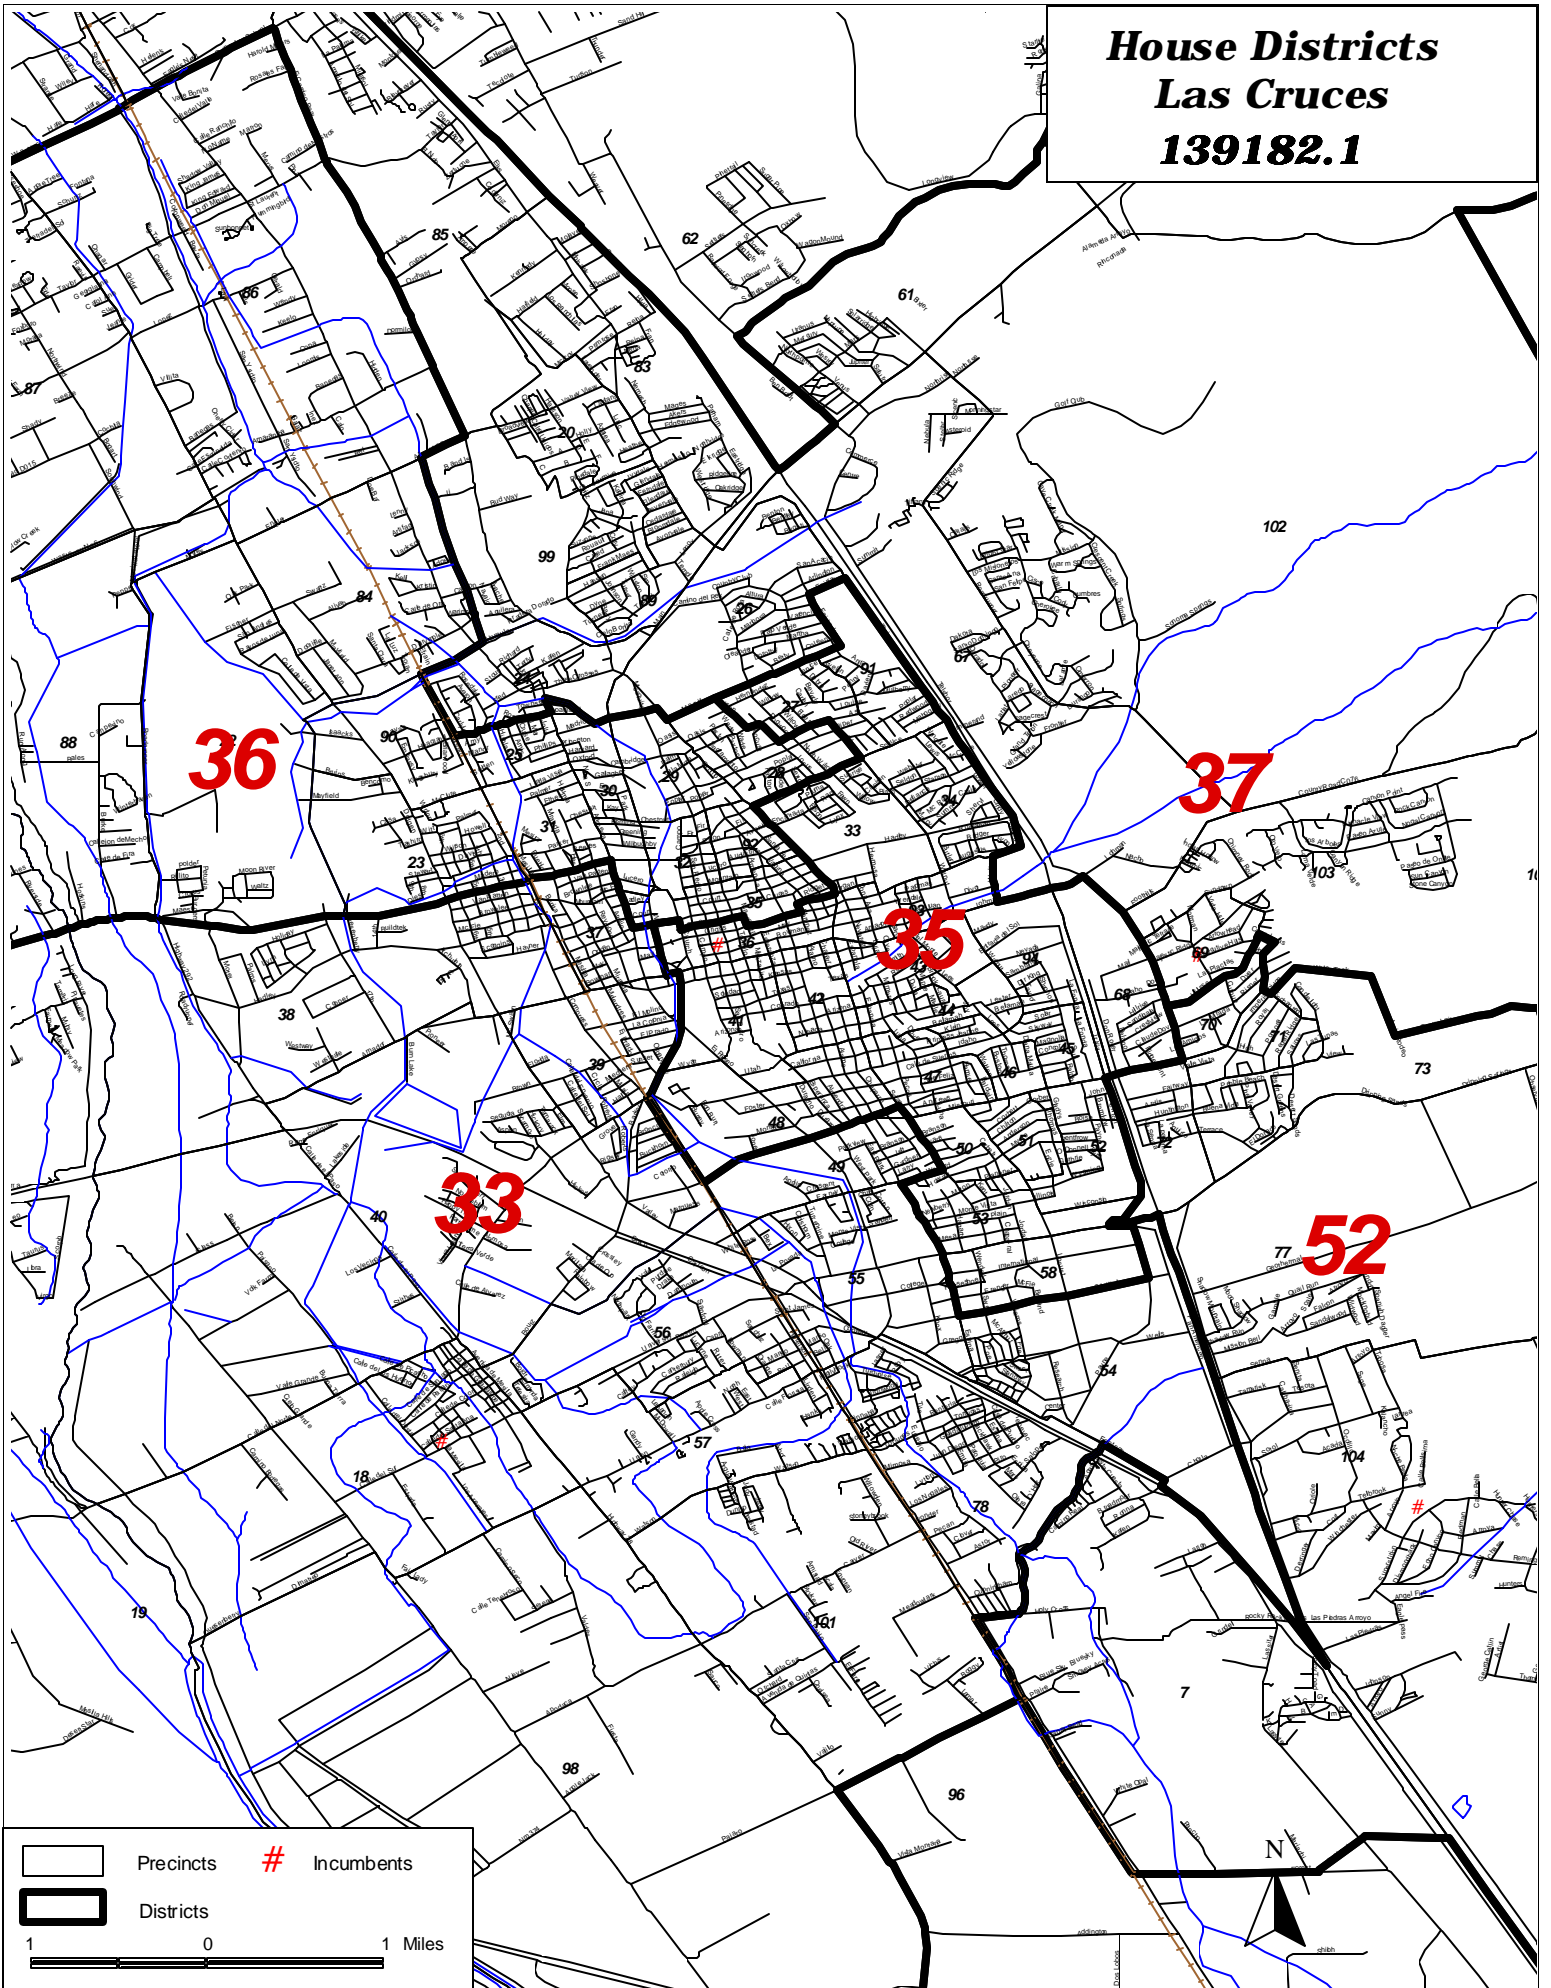

House Districts Las Cruces 139182.1

Precincts # Incumbents

Districts

1 0 1 Miles