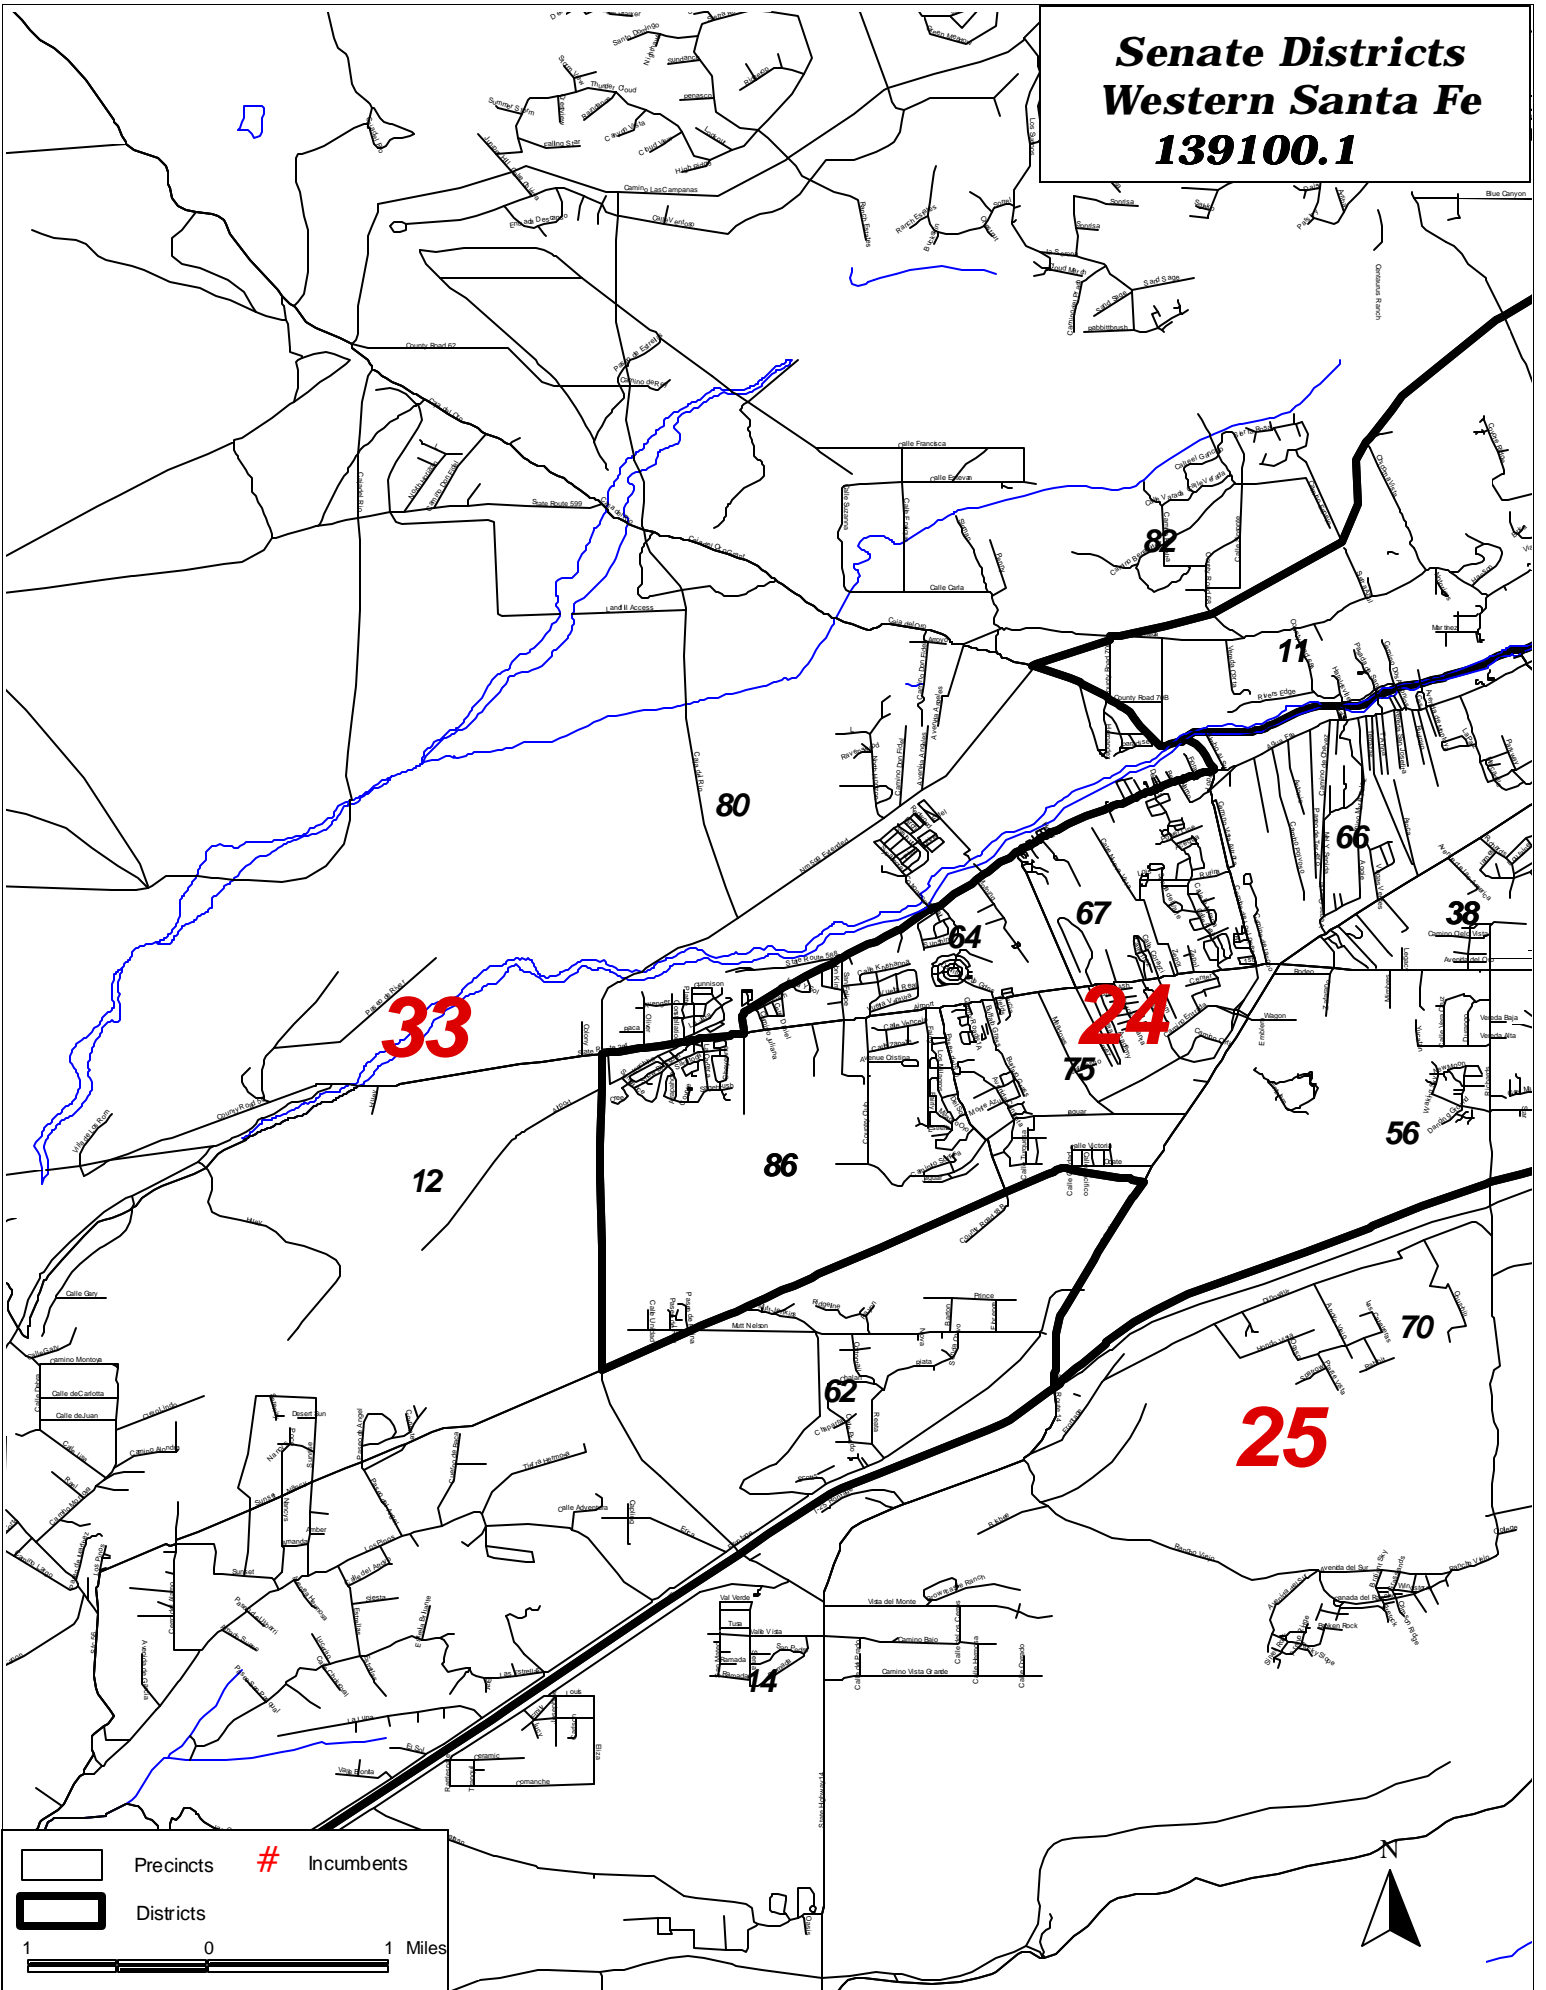

Senate Districts Western Santa Fe 139100.1

Precincts # Incumbents
 Districts

1 0 1 Miles