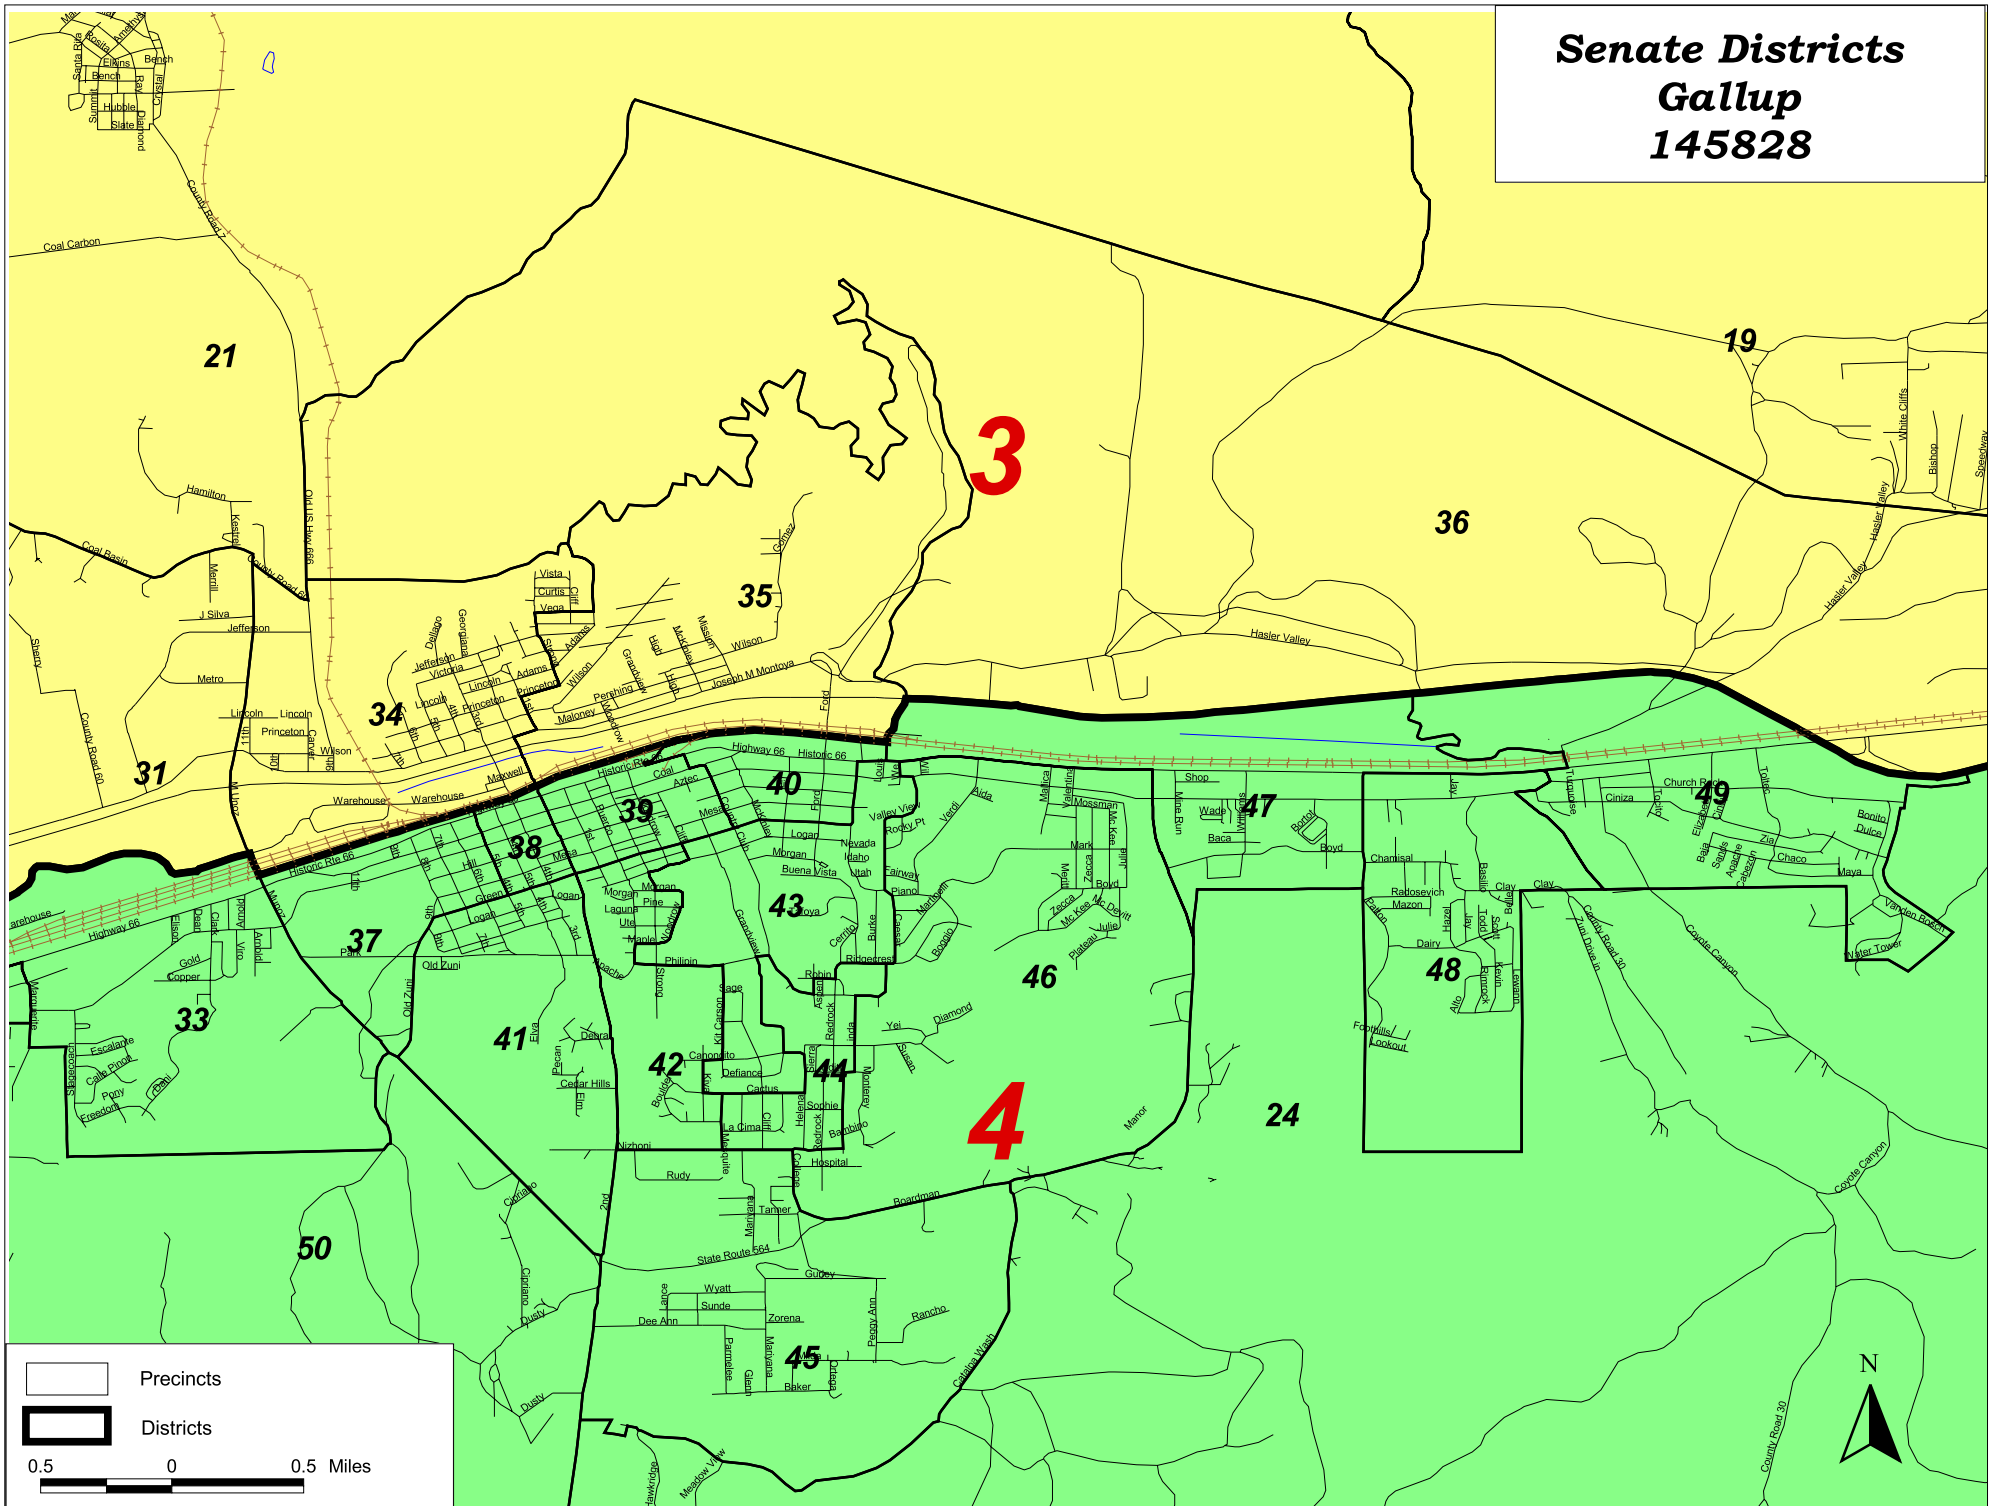

Senate Districts Gallup 145828

Legend:
Precincts
Districts

Scale: 0.5 0 0.5 Miles