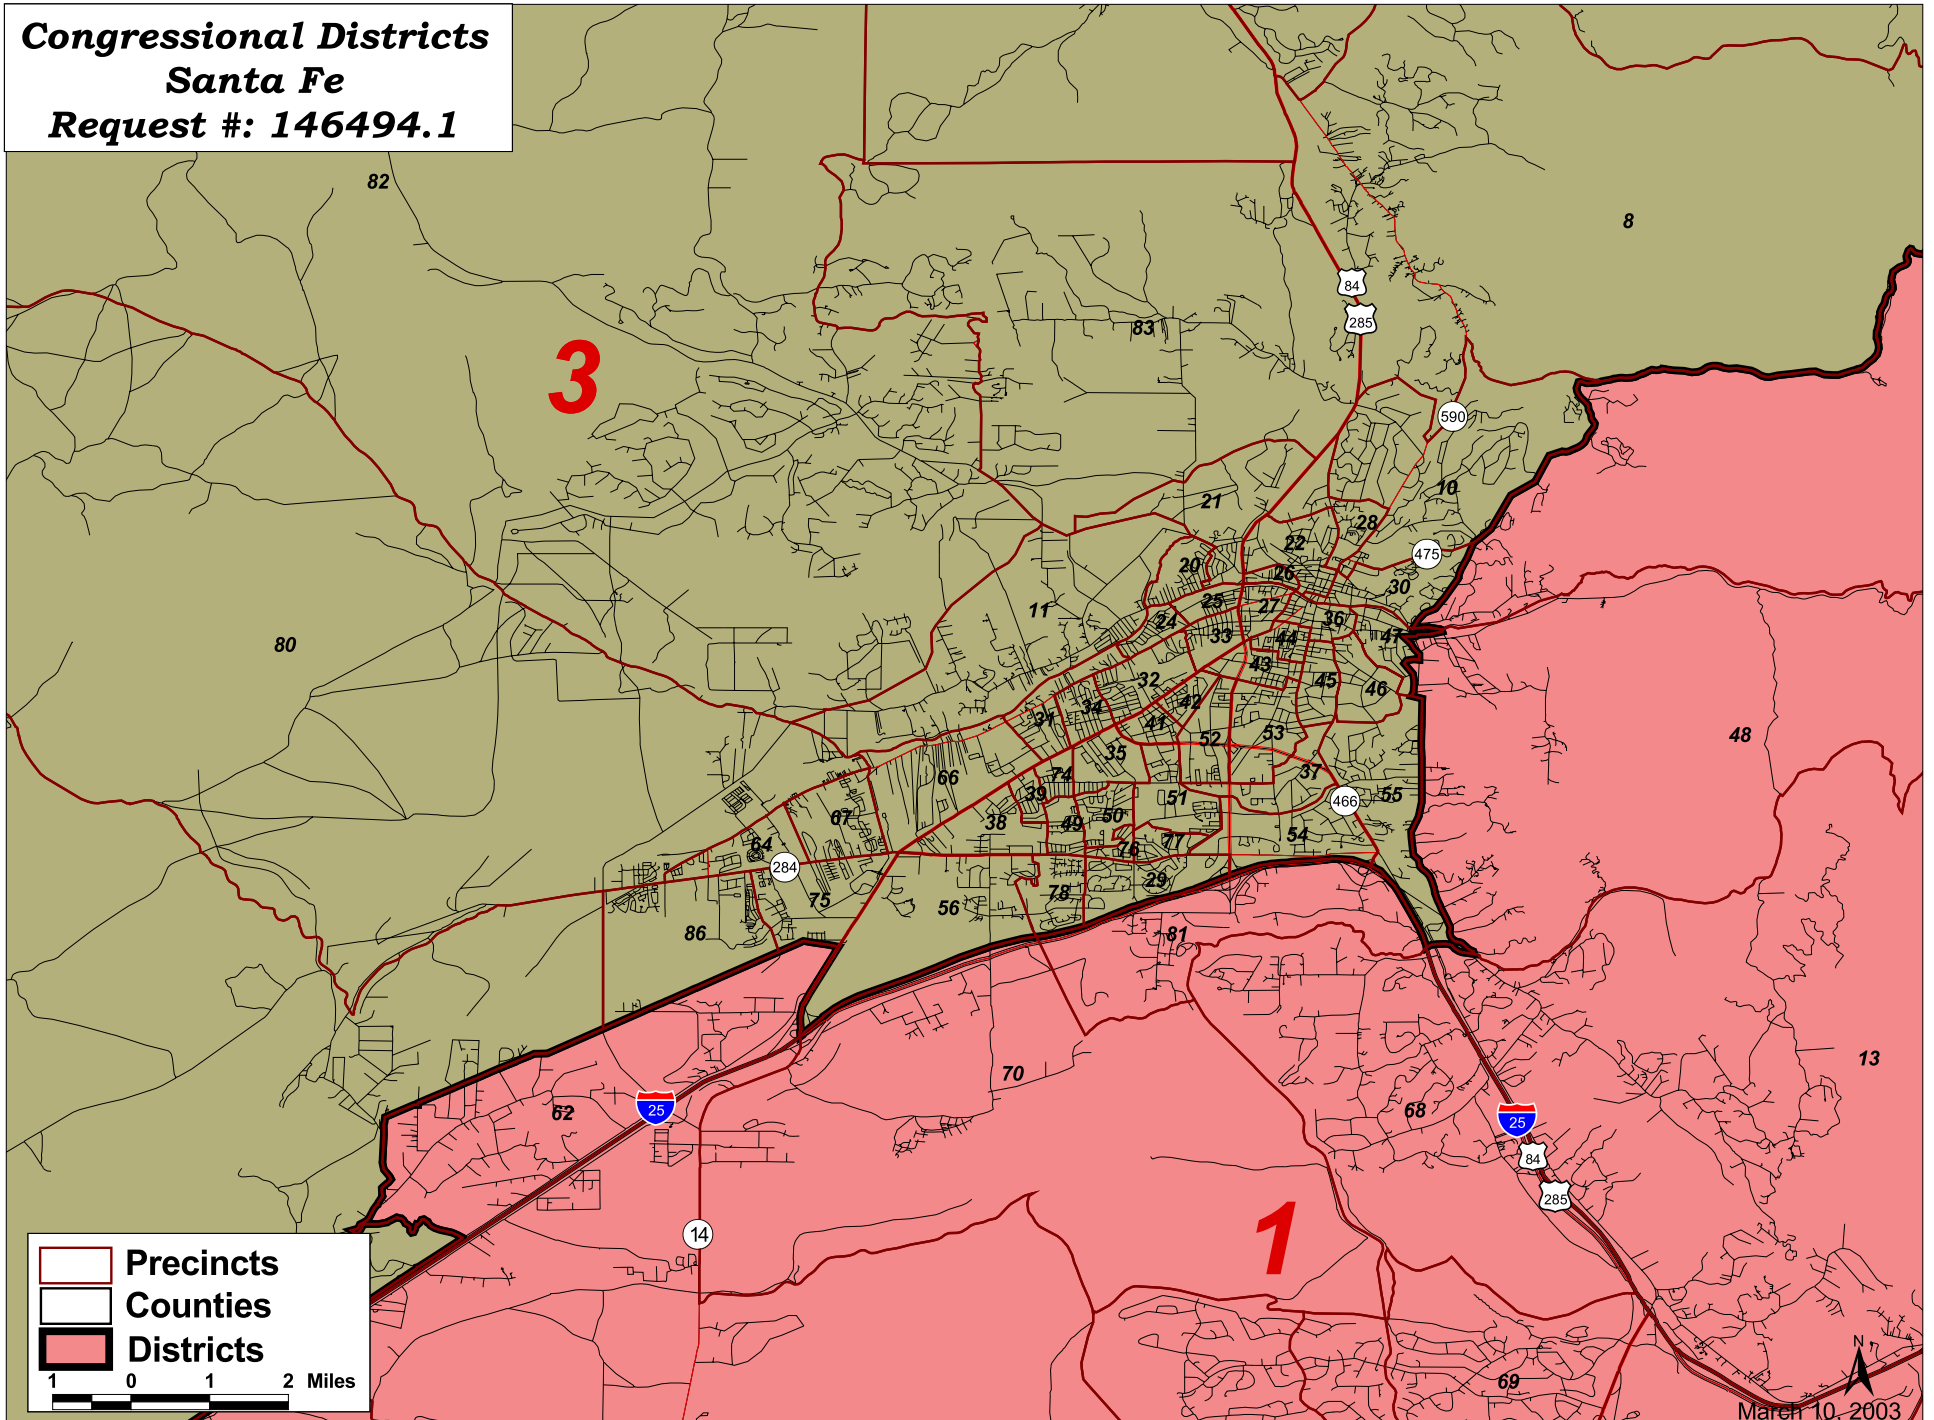

**Congressional Districts
Santa Fe
Request #: 146494.1**

Precincts
Counties
Districts

1 0 1 2 Miles

March 10, 2003

Research & Polling, Inc.