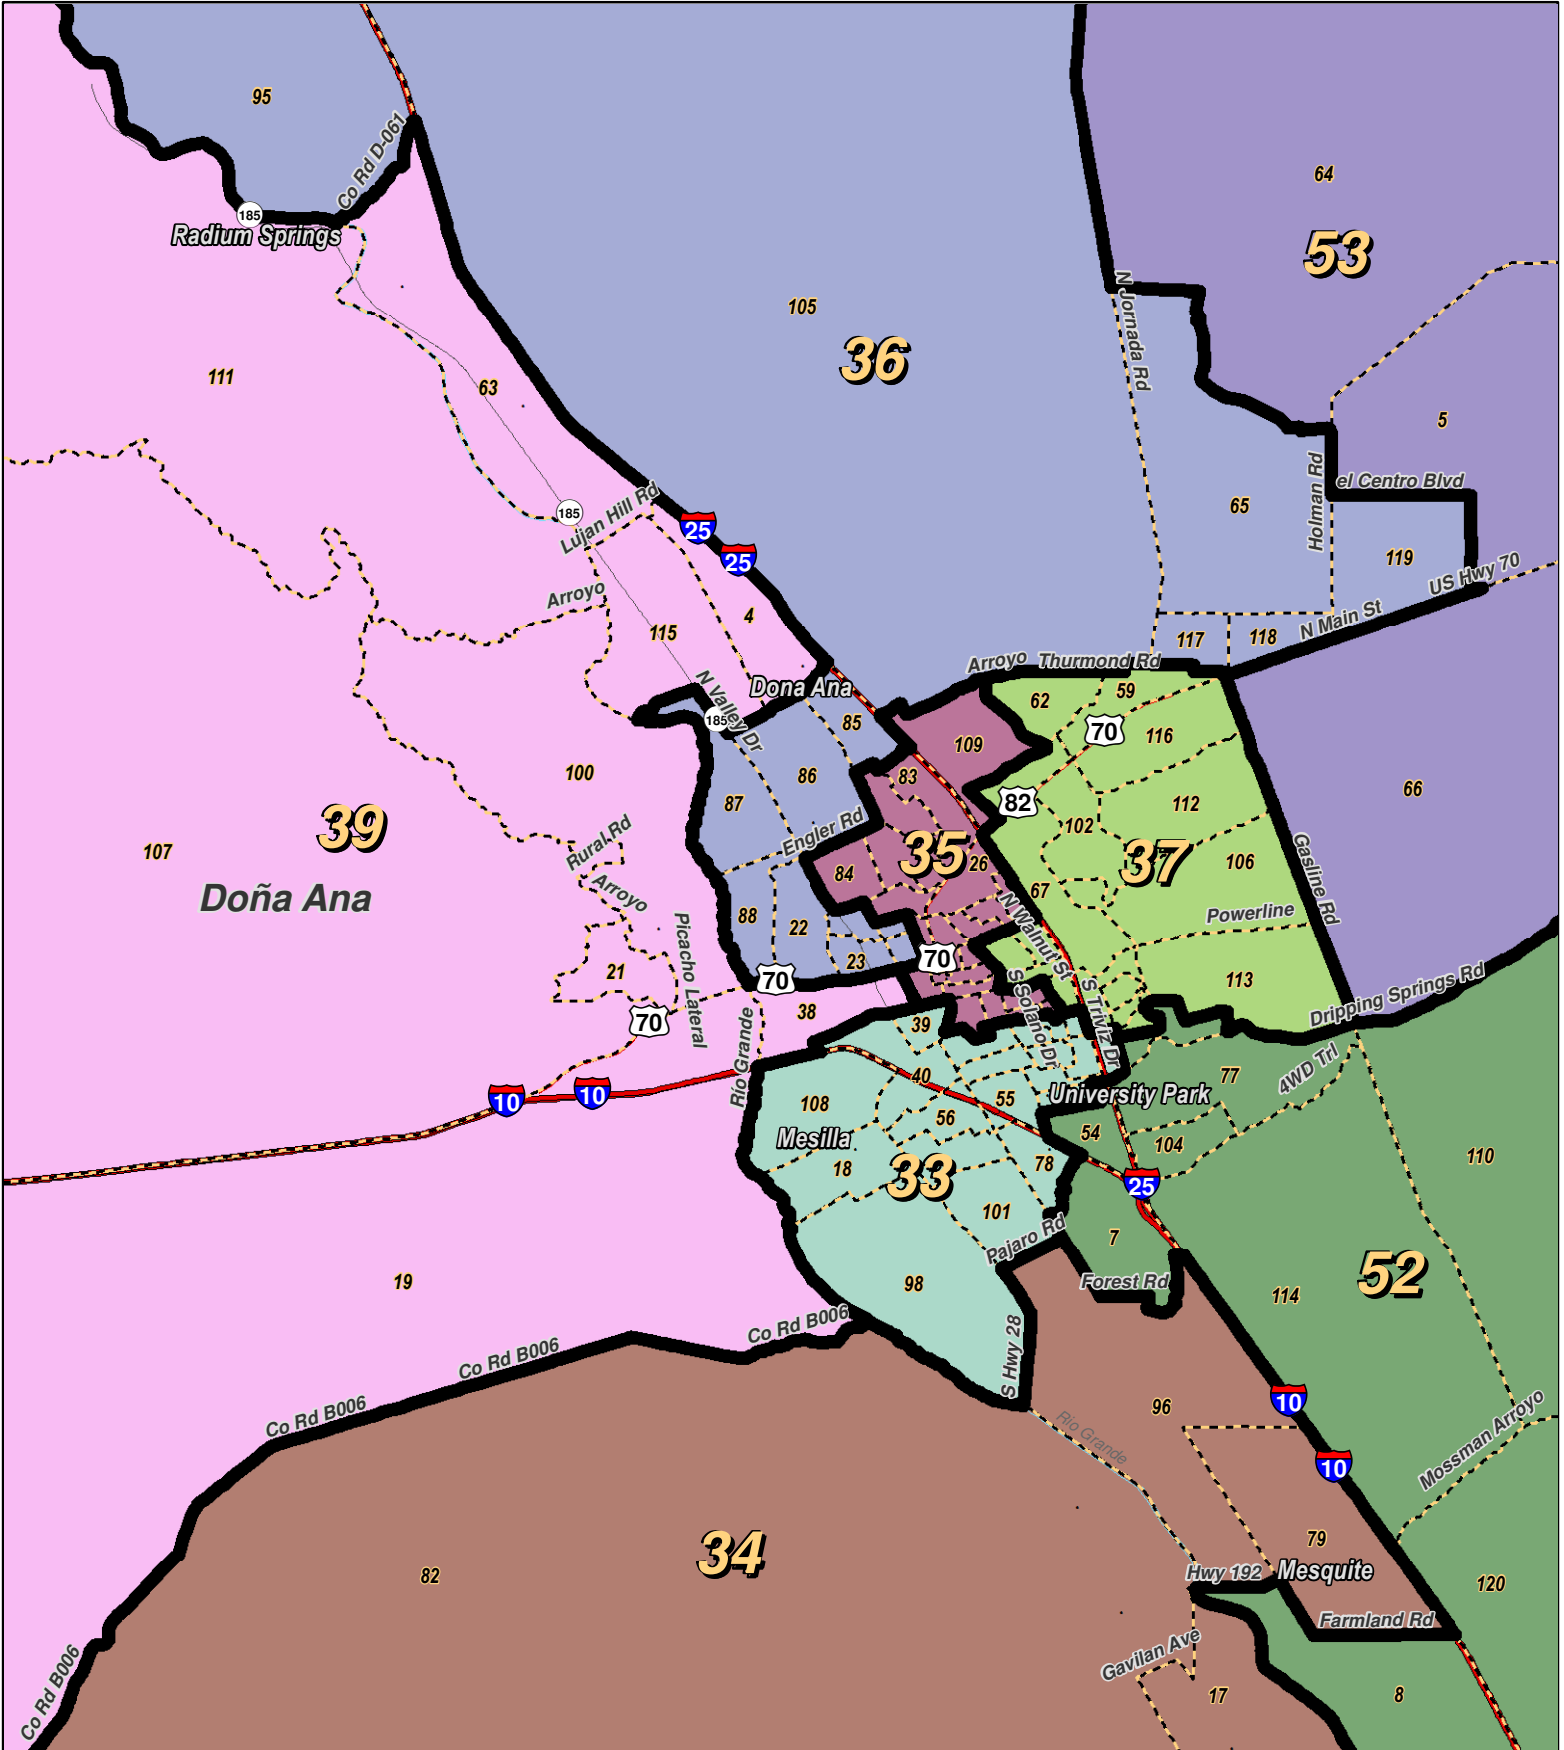

0 1 Miles

RESEARCH & POLLING INC.

For the New Mexico Legislative Council Service

LEGEND Created: March 02, 2012

Precincts	Rivers	Interstate
Counties	Lakes / Ponds	US Highway
		State Highway

Research & Polling, Inc. distributes this map assuming no liability for any errors, omissions, or inaccuracies in the information provided regardless of the cause in reliance upon any maps.

0 1 2 3 4 Miles

RESEARCH & POLLING INC.

For the New Mexico Legislative Council Service

LEGEND Created: March 01, 2012

Precincts	Rivers	Interstate
Counties	Lakes / Ponds	US Highway
		State Highway

Research & Polling, Inc. distributes this map assuming no liability for any errors, omissions, or inaccuracies in the information provided regardless of the cause in reliance upon any maps.

**NM House
 HD_District_Court_1
 (Court Adopted on Remand February 2012)**

District: 37

District: 37				Adult Non-Hispanic		
County/ Precinct	Total Population	Adult Hispanic	Total Adult Native American	White	Native American	Black
DO 33	943	38.6%	1.0%	58.3%	0.5%	1.5%
DO 34	1,750	64.9%	2.3%	31.4%	0.4%	1.4%
DO 59	2,450	42.7%	1.5%	52.0%	0.6%	2.4%
DO 61	2,105	45.7%	3.0%	49.3%	1.1%	2.0%
DO 62	2,304	45.1%	1.7%	50.1%	0.7%	1.9%
DO 67	2,896	32.6%	2.4%	58.3%	1.2%	3.1%
DO 68	1,231	51.2%	2.4%	39.1%	0.9%	4.1%
DO 69	1,230	41.8%	3.2%	50.6%	1.2%	2.0%
DO 70	894	49.4%	2.9%	46.0%	0.3%	2.1%
DO 71	887	28.1%	1.9%	64.8%	0.7%	0.4%
DO 93	432	86.4%	2.0%	11.6%	0.7%	0.0%
DO 94	1,492	62.9%	4.3%	29.2%	2.2%	3.2%
DO 102	2,964	24.6%	1.2%	68.7%	0.6%	2.3%
DO 103	1,368	41.5%	3.6%	51.0%	1.7%	1.8%
DO 106	2,630	31.8%	1.9%	60.6%	0.4%	2.1%
DO 112	2,357	30.7%	1.4%	60.9%	0.2%	2.8%
DO 113	994	26.5%	1.1%	66.3%	0.9%	1.5%
DO 116	721	25.1%	1.4%	70.1%	0.9%	1.2%
District Totals	29,648	39.9%	2.1%	53.4%	0.8%	2.2%