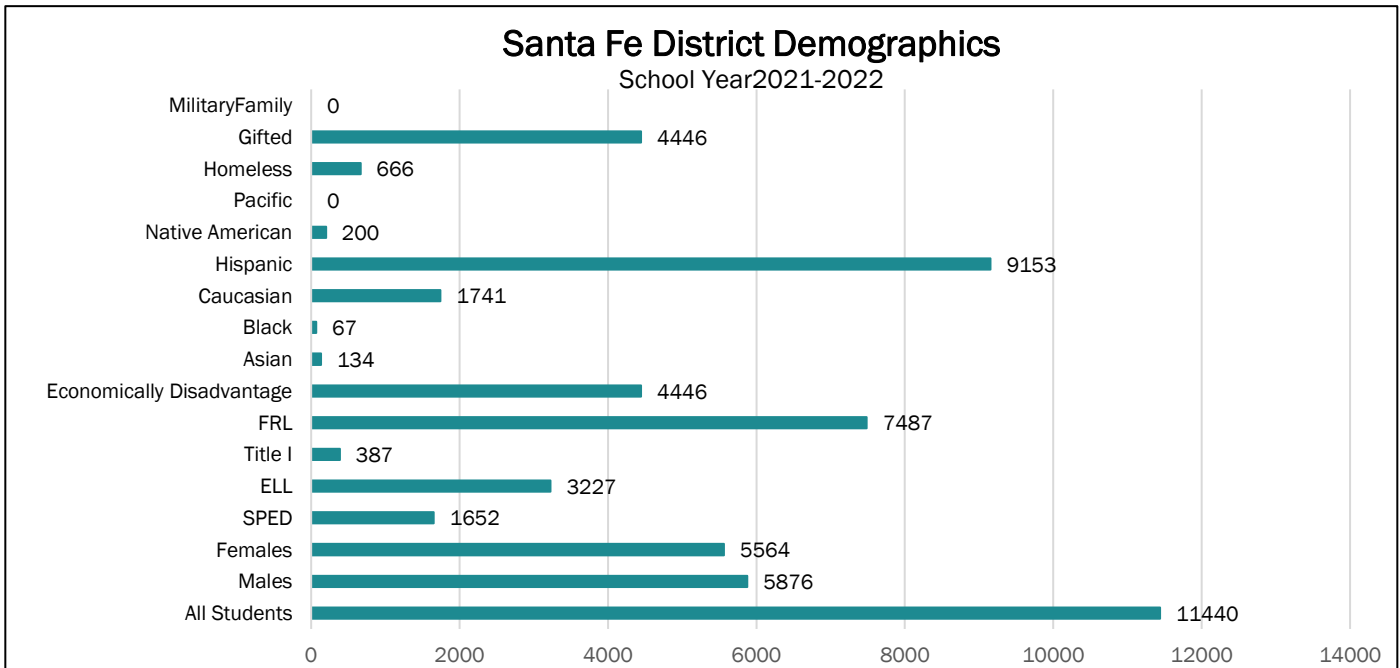

Date: November 14, 2022
Prepared By: LESC Staff

Community Fact Sheet

Santa Fe Public Schools

Superintendent: Hilario “Larry” Chavez

- FY23 Enrollment: 11,440
- FY23 SEG: \$114.5 million
- 2020 4-Year Graduation Rate: 86.3%
- Elementary Schools: 19
- Middle Schools: 3
- High Schools: 5

Source: PED