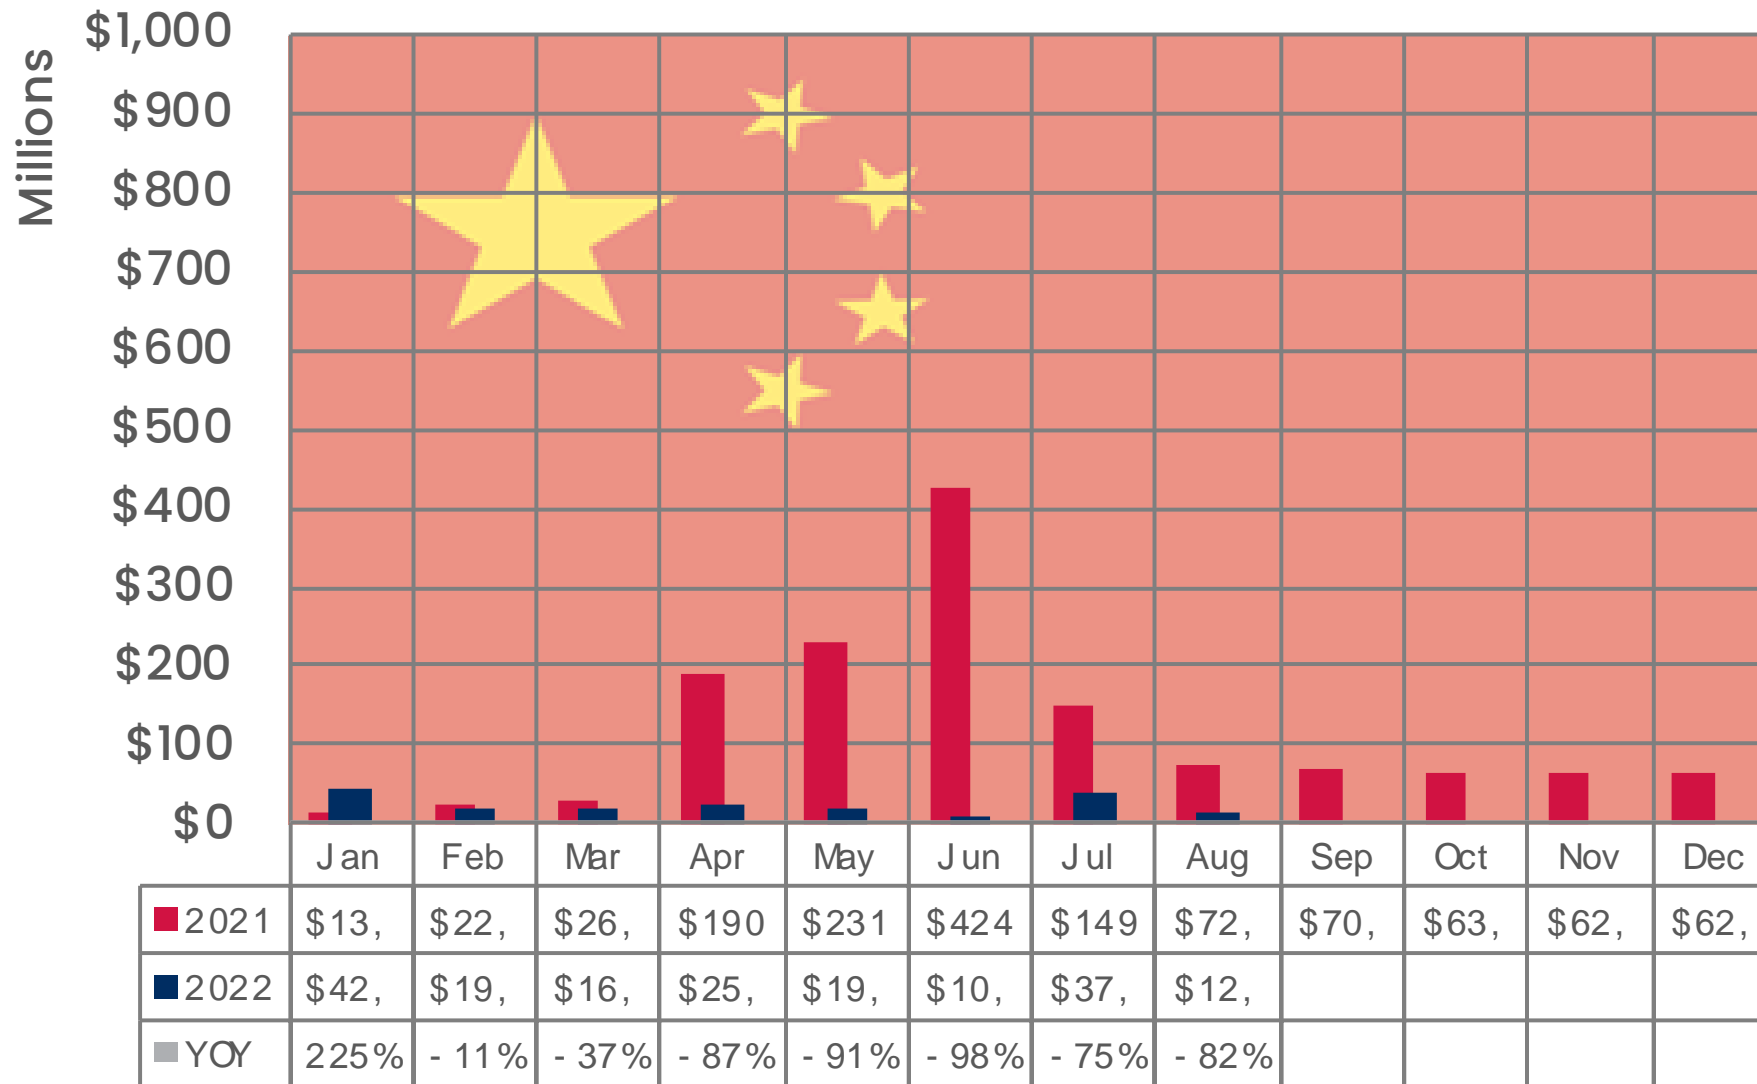

NM Monthly Exports to China

Of all states and territories, NM ranks **46th** in exports to China.

Source: U.S. Census Bureau