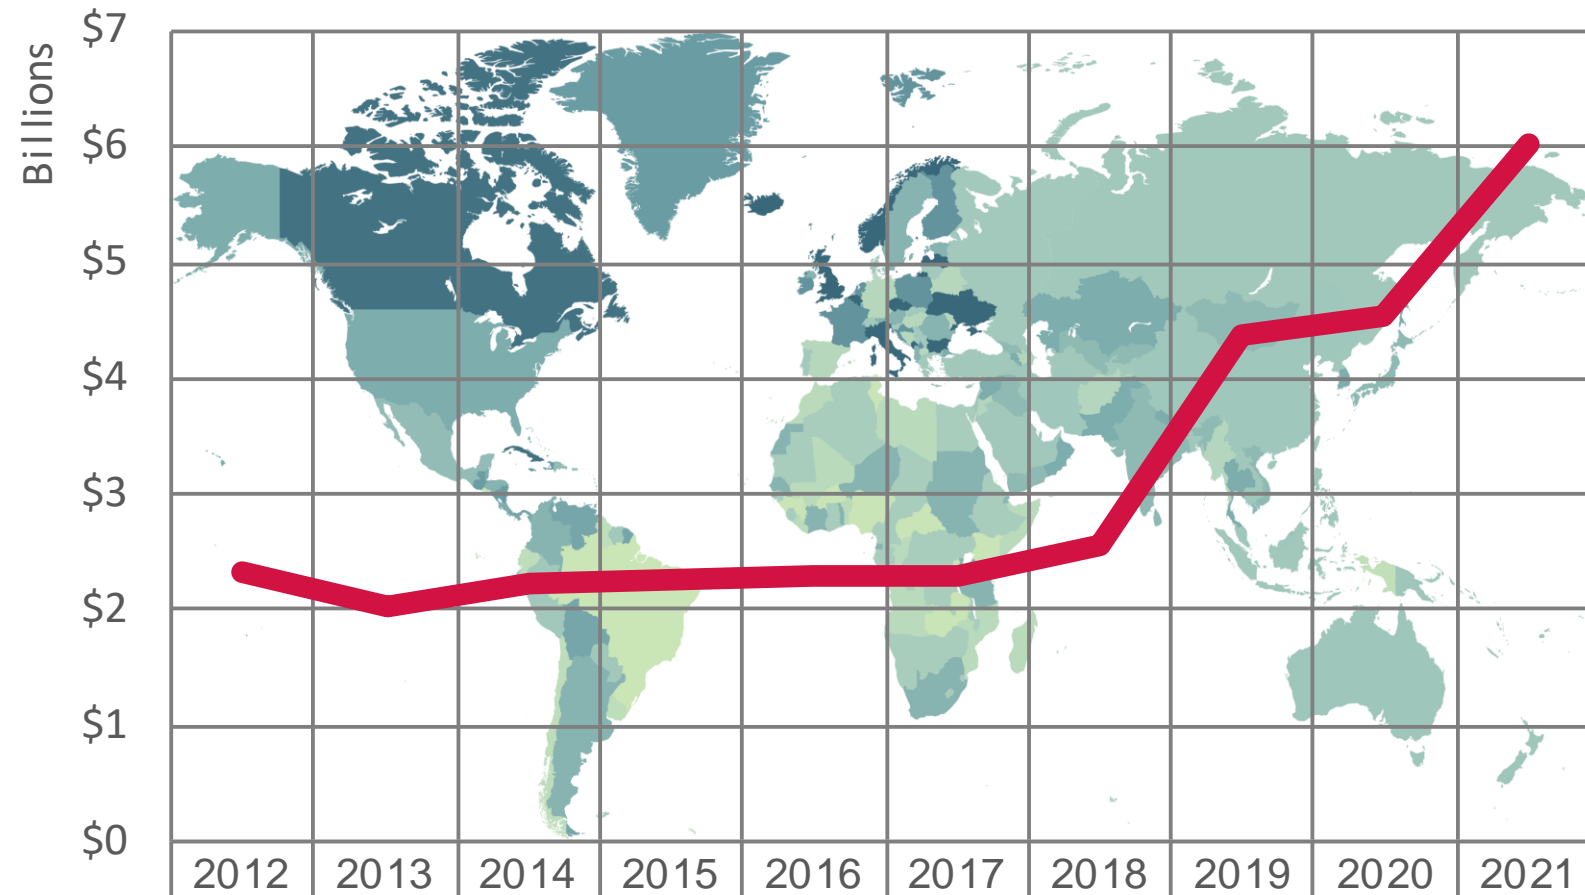

NM Imports from the World

	2012	2013	2014	2015	2016	2017	2018	2019	2020	2021
NM Imports	2,325	2,016	2,232	2,248	2,290	2,277	2,558	4,388	4,546	6,029
% Change	-8%	-13%	11%	1%	2%	-1%	12%	72%	4%	33%