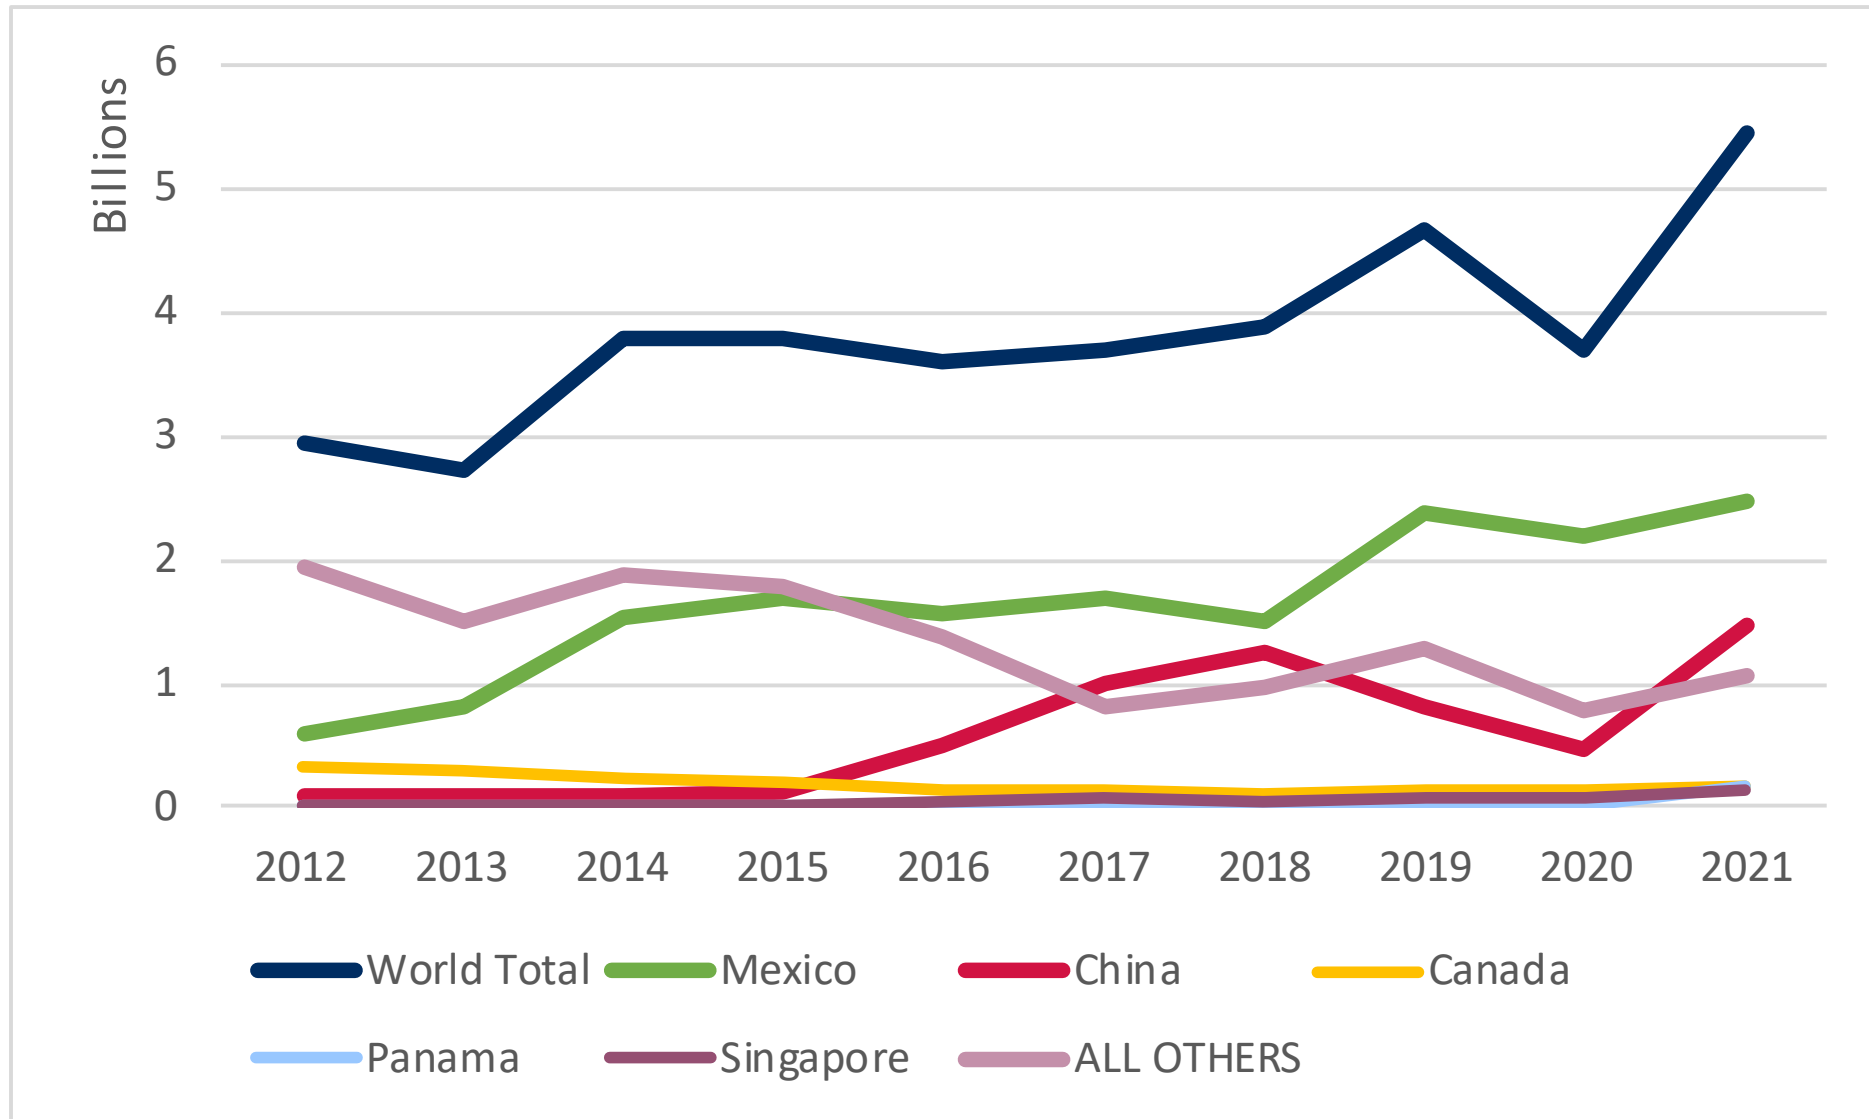

NM's Top 5 Export Destinations