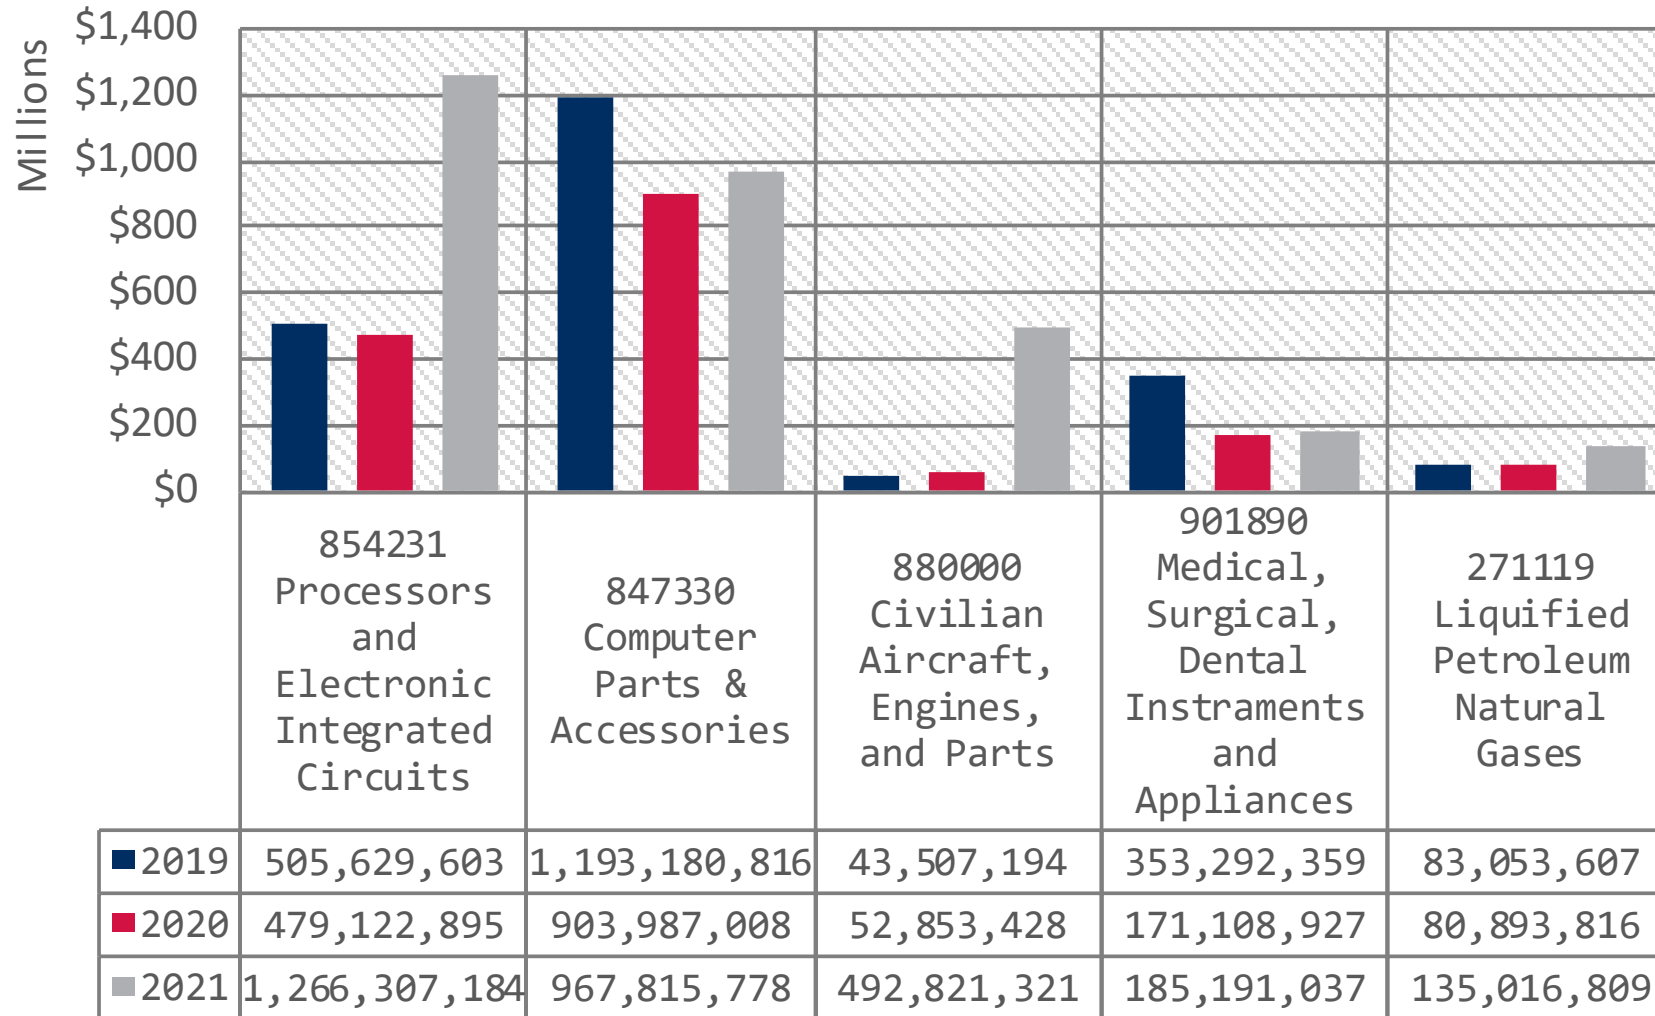

NM's Top 5 Export Products

Generally speaking, processors are going to China and computer parts are going to Mexico.

Natural Gas exports are going entirely to Mexico via two pipelines in Santa Teresa