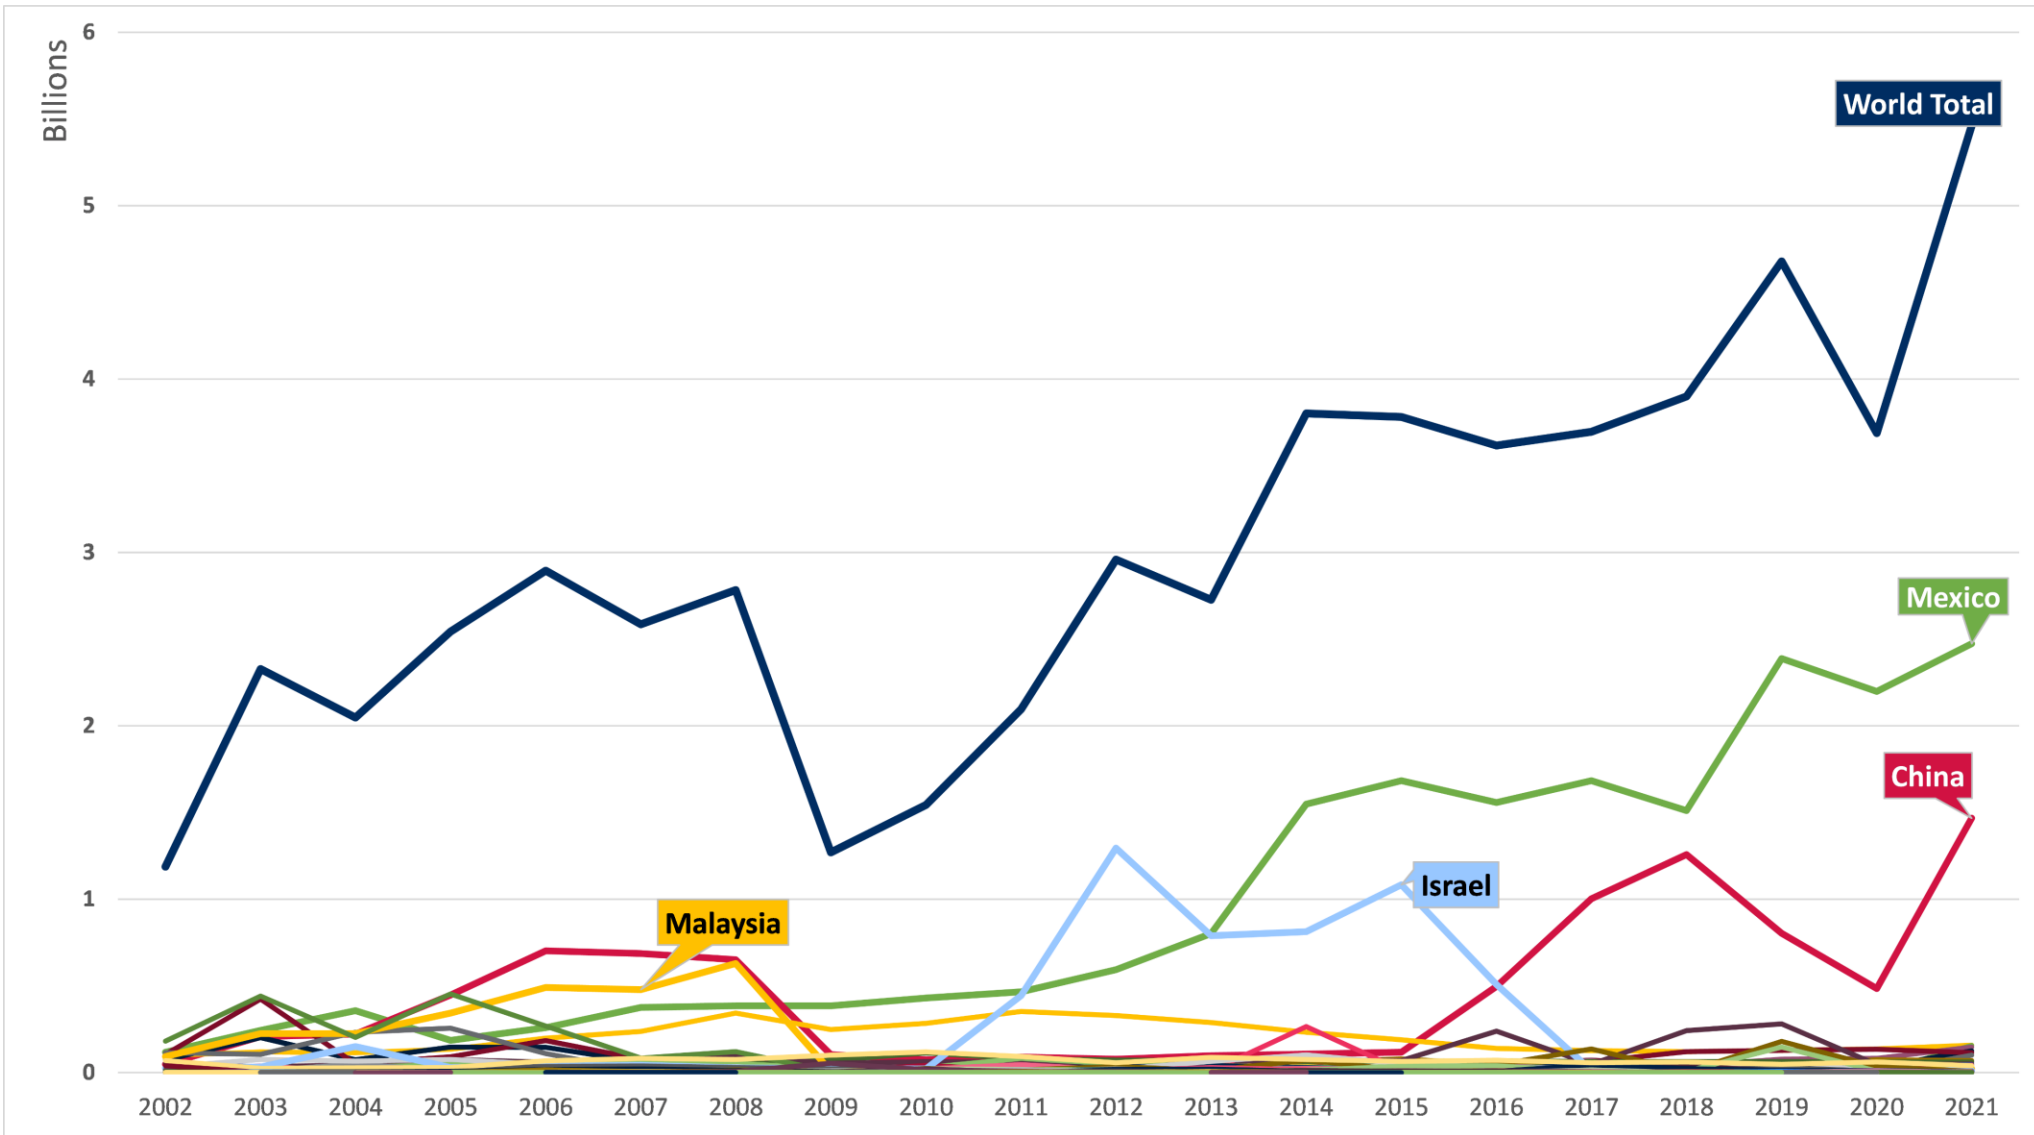

# NM Exporters

EXPORTERS

1,075

New Mexico companies exported goods in  
2019

86%

of them were small- and medium-sized  
enterprises (SMEs)\*

\* SMEs are businesses that employ fewer than 500 employees.

# NM Exports to the World

**2021 was a record year for NM's exports at \$5.4 Billion.**

NM Exports	2,957	2,726	3,801	3,781	3,616	3,695	3,899	4,678	3,688	5,378
% Change	41%	-8%	39%	-1%	-4%	2%	6%	20%	-21%	46%

# NM Imports from the World

	2012	2013	2014	2015	2016	2017	2018	2019	2020	2021
NM Imports	2,325	2,016	2,232	2,248	2,290	2,277	2,558	4,388	4,546	6,029
% Change	-8%	-13%	11%	1%	2%	-1%	12%	72%	4%	33%

# NM Exports to All Countries