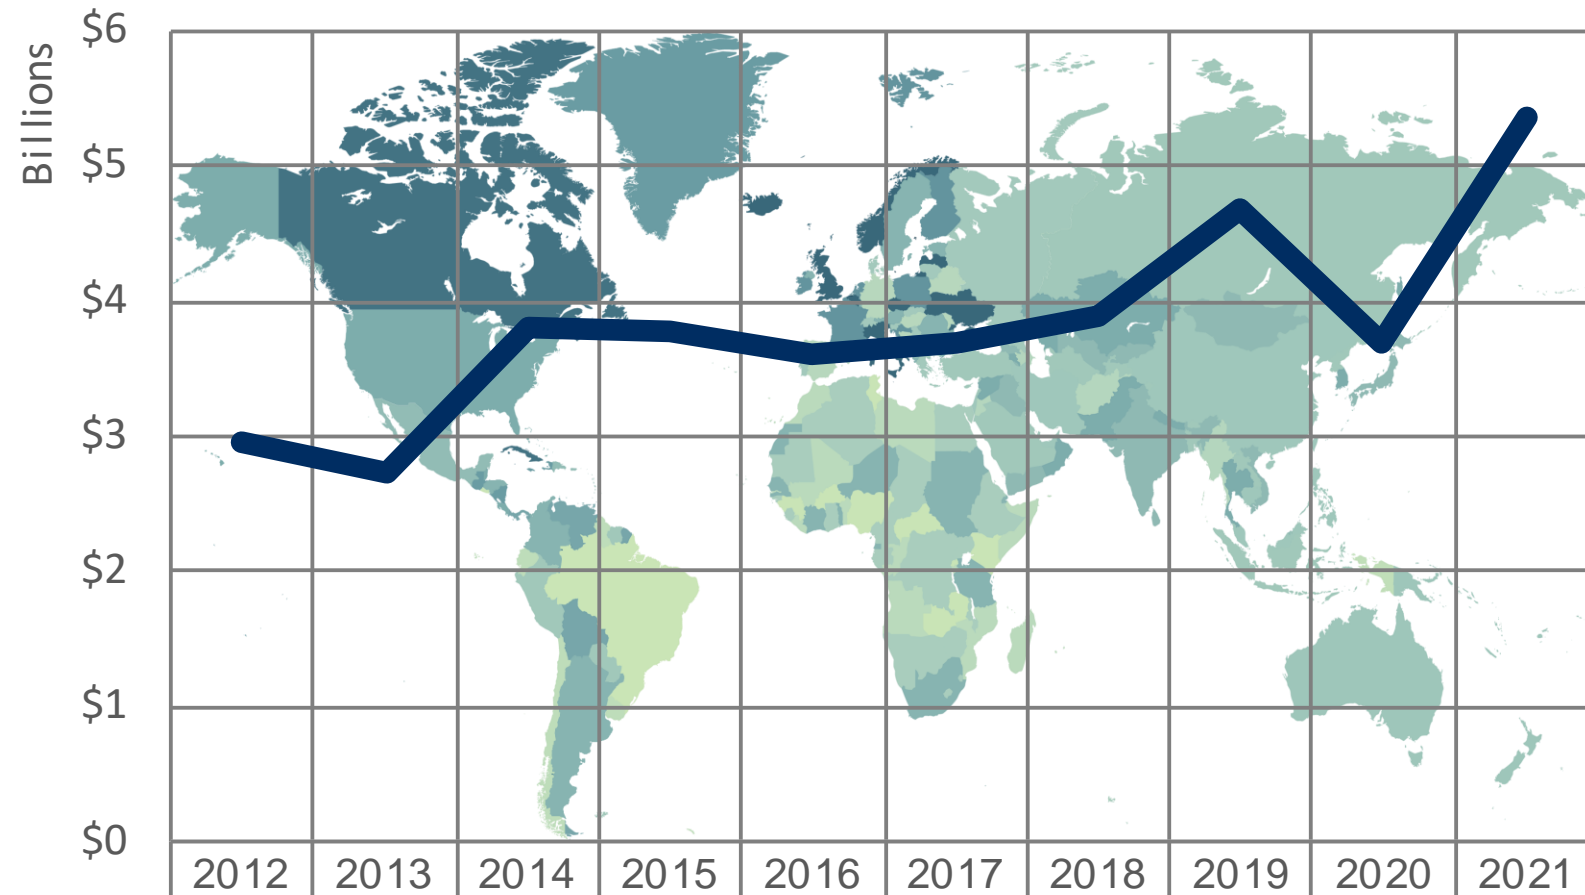

NM Exports to the World

2021 was a record year for NM's exports at $5.4 Billion.

NM Exports	2,957	2,726	3,801	3,781	3,616	3,695	3,899	4,678	3,688	5,378
% Change	41%	-8%	39%	-1%	-4%	2%	6%	20%	-21%	46%