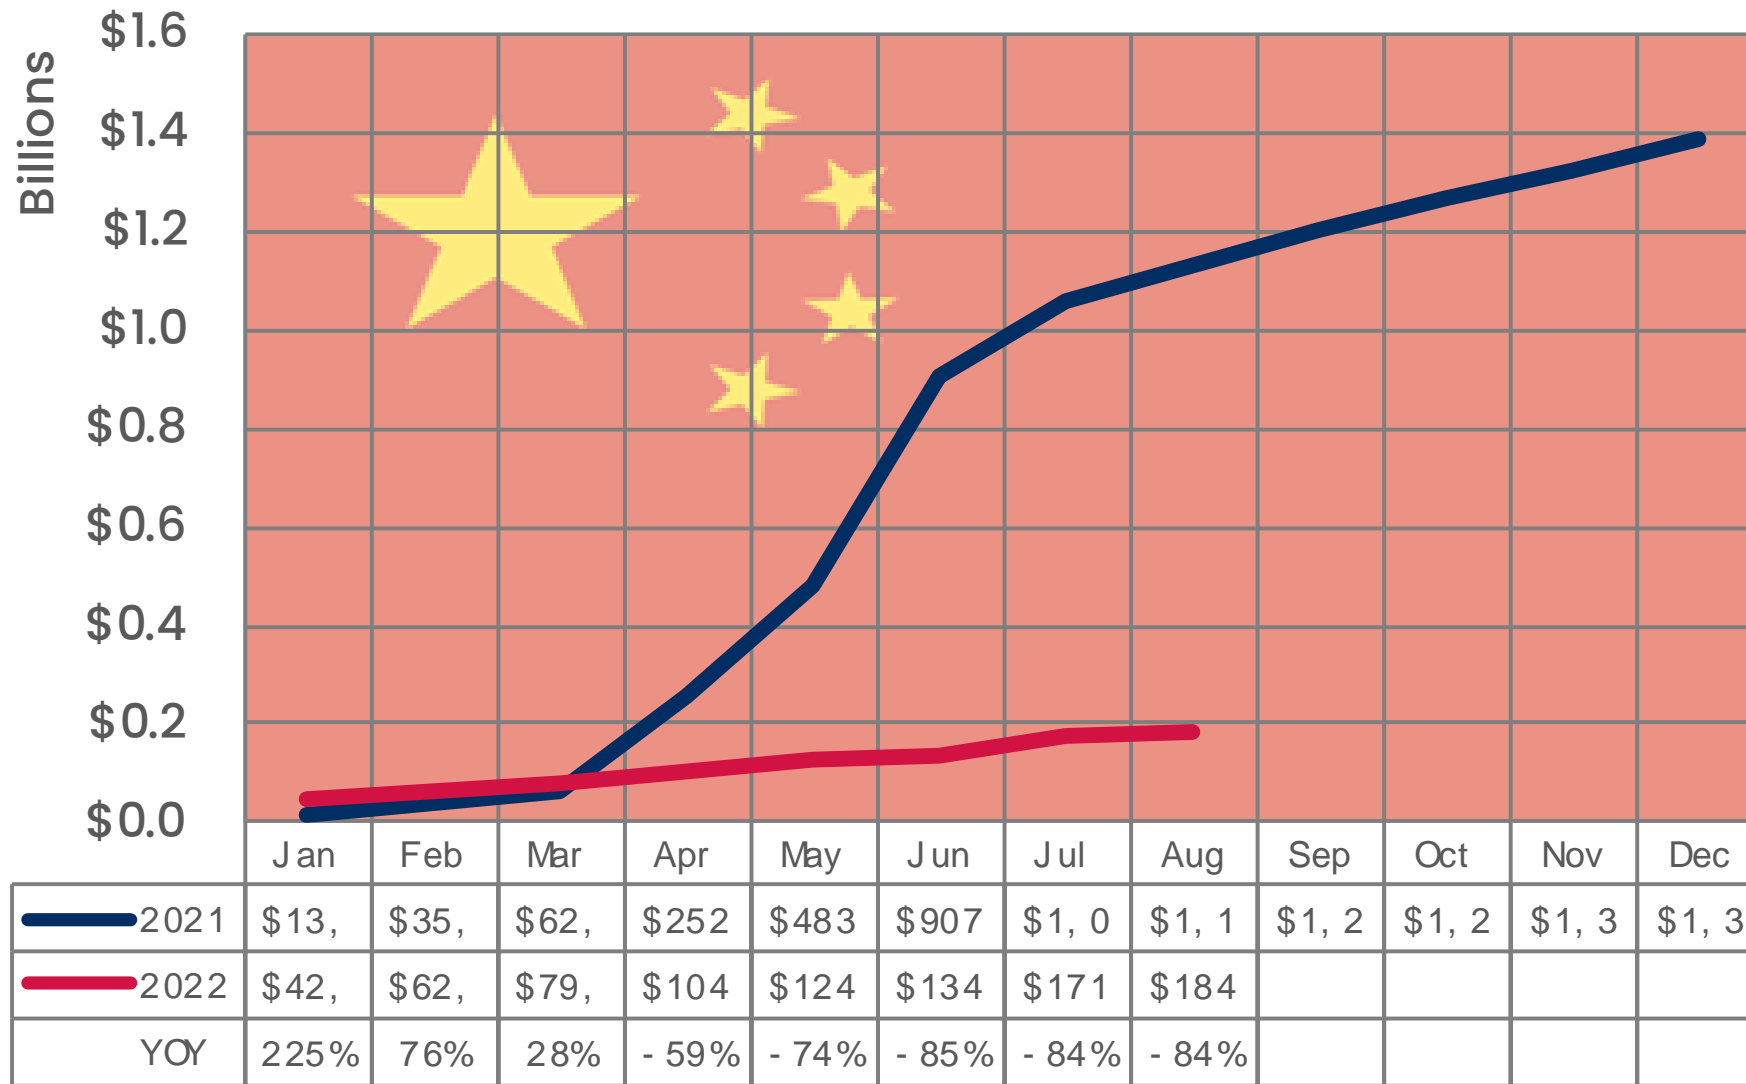

NM Year To Date Exports to China

Source: U.S. Census Bureau