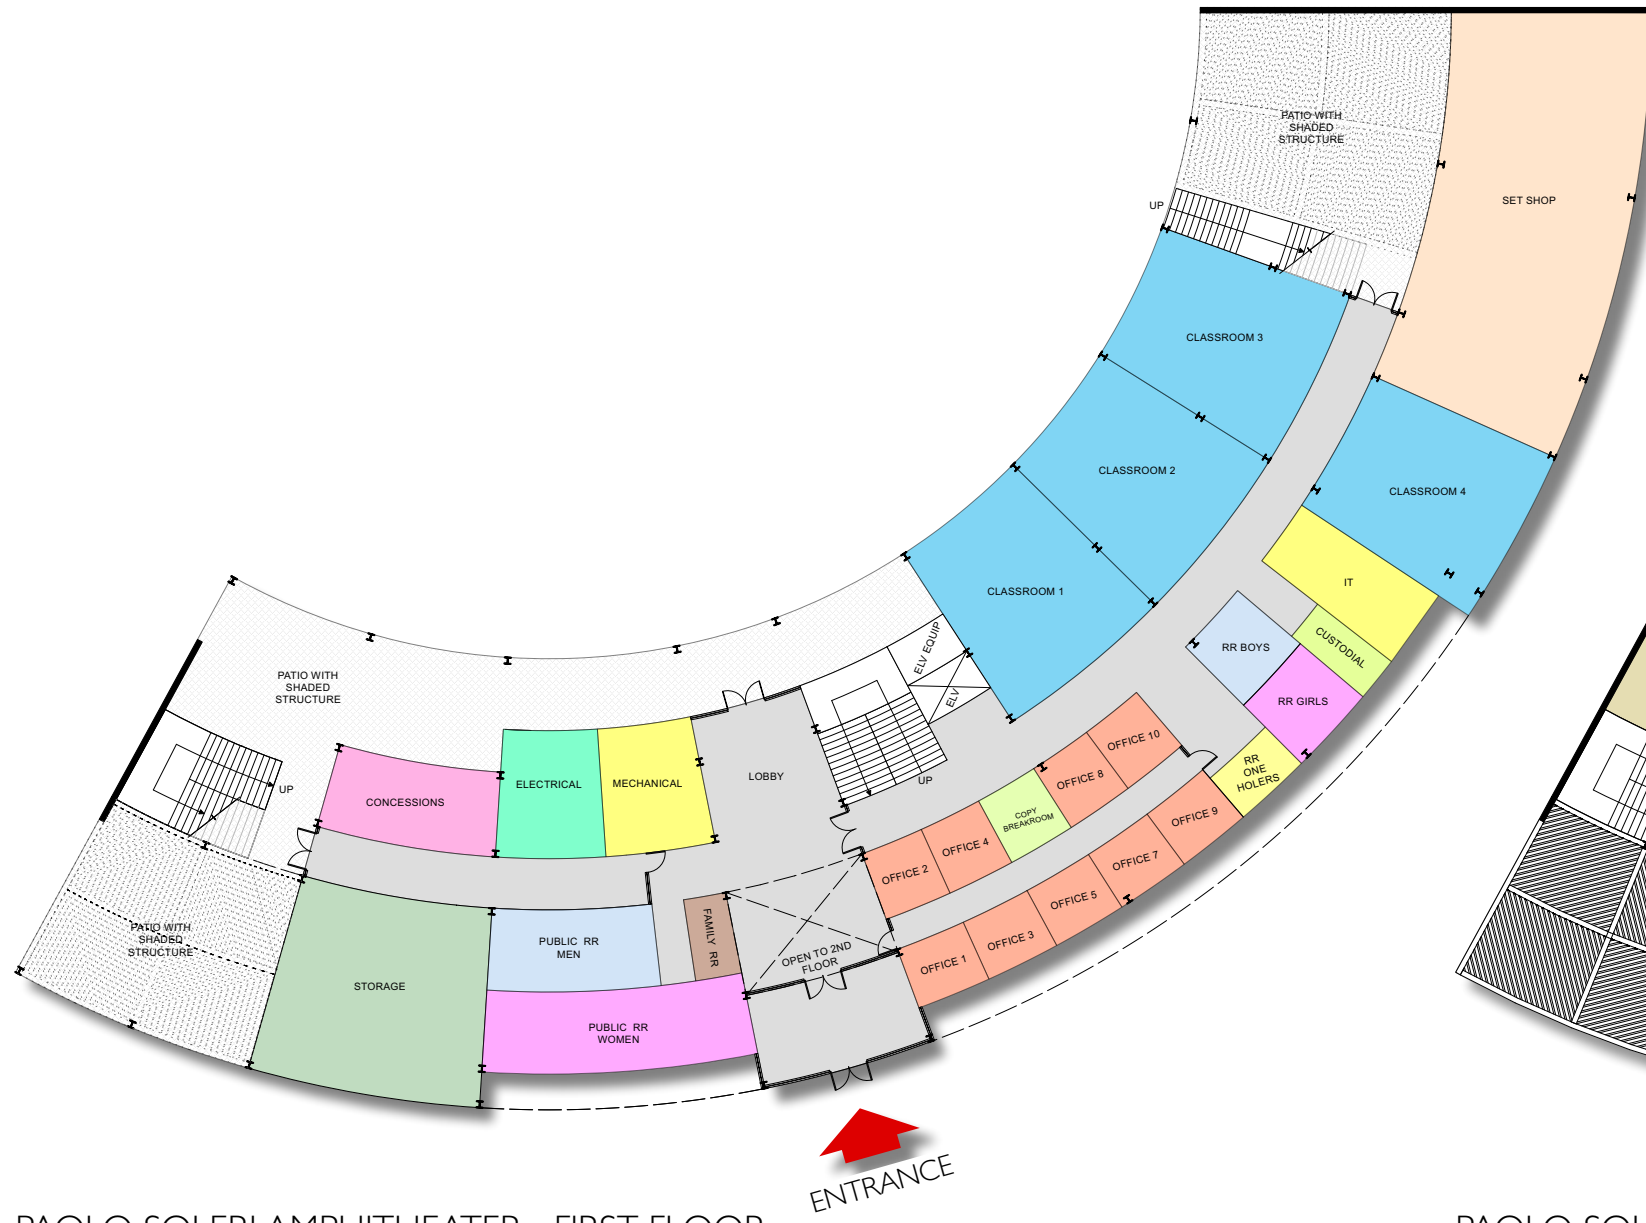

RIGHT ISOMETRIC

LEFT ISOMETRIC

RIGHT REAR ISOMETRIC

LEFT REAR ISOMETRIC

CERRILLOS RD

CERRILLOS RD

PAOLO SOLERI AMPHITHEATER - FIRST FLOOR  
SCALE 1":30'

PAOLO SOLERI AMPHITHEATER - SECOND FLOOR  
SCALE 1":30'

GREEN ROOM + RESTROOMS (UNDER EXISTING ROOF)

SANTA FE INDIAN SCHOOL  
RENDER 1

SANTA FE INDIAN SCHOOL  
RENDER 2

SANTA FE INDIAN SCHOOL  
RENDER 3

SANTA FE INDIAN SCHOOL  
RENDER 4

SANTA FE INDIAN SCHOOL  
RENDER 5