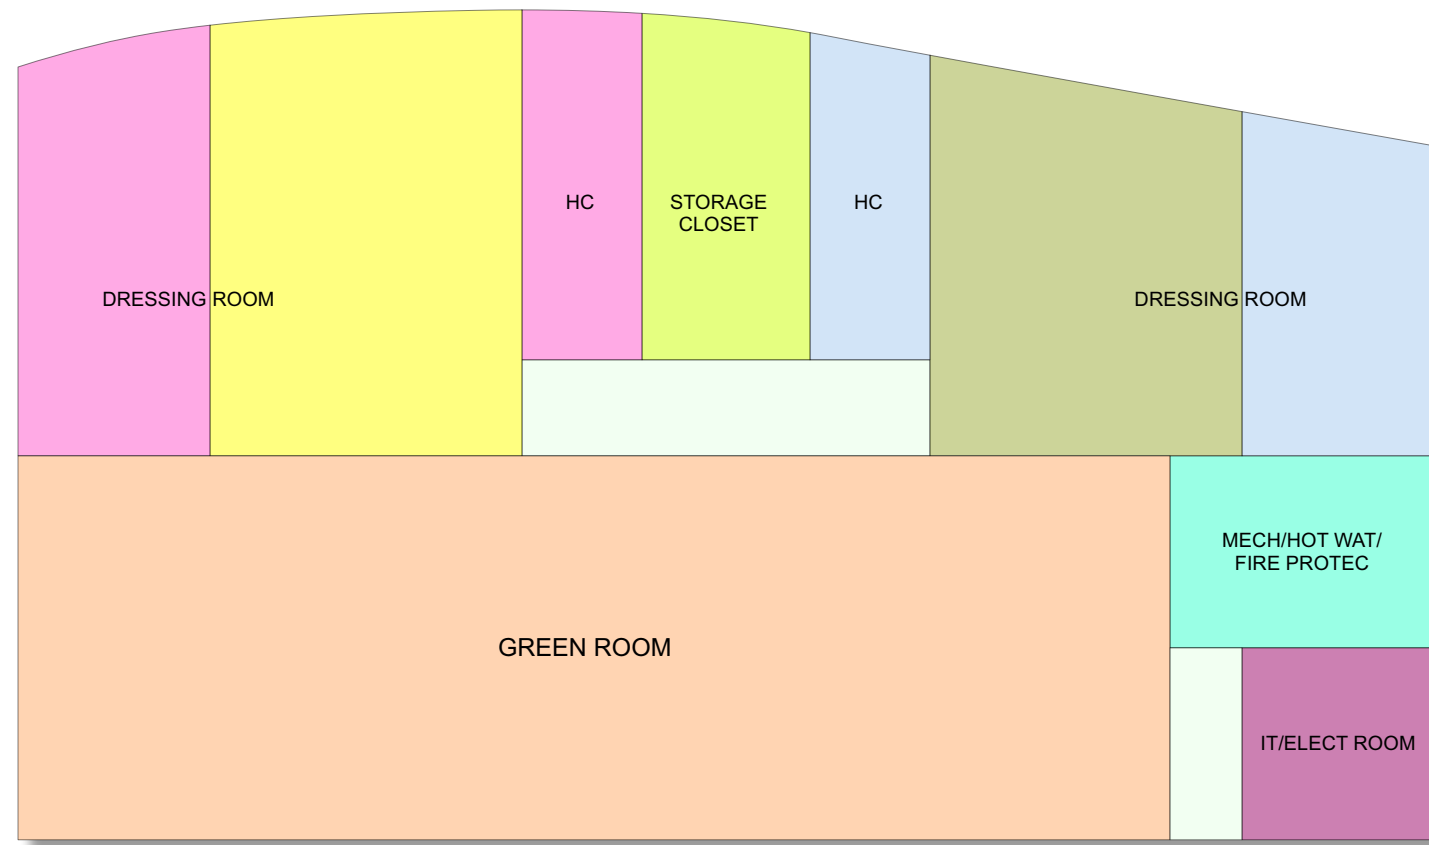

RIGHT ISOMETRIC

LEFT ISOMETRIC

RIGHT REAR ISOMETRIC

LEFT REAR ISOMETRIC

CERRILLOS RD

CERRILLOS RD

PAOLO SOLERI AMPHITHEATER - FIRST FLOOR  
SCALE 1":30'

PAOLO SOLERI AMPHITHEATER - SECOND FLOOR  
SCALE 1":30'

GREEN ROOM + RESTROOMS (UNDER EXISTING ROOF)

SANTA FE INDIAN SCHOOL  
RENDER 1

SANTA FE INDIAN SCHOOL  
RENDER 2

SANTA FE INDIAN SCHOOL  
RENDER 3

SANTA FE INDIAN SCHOOL  
RENDER 4

SANTA FE INDIAN SCHOOL  
RENDER 5