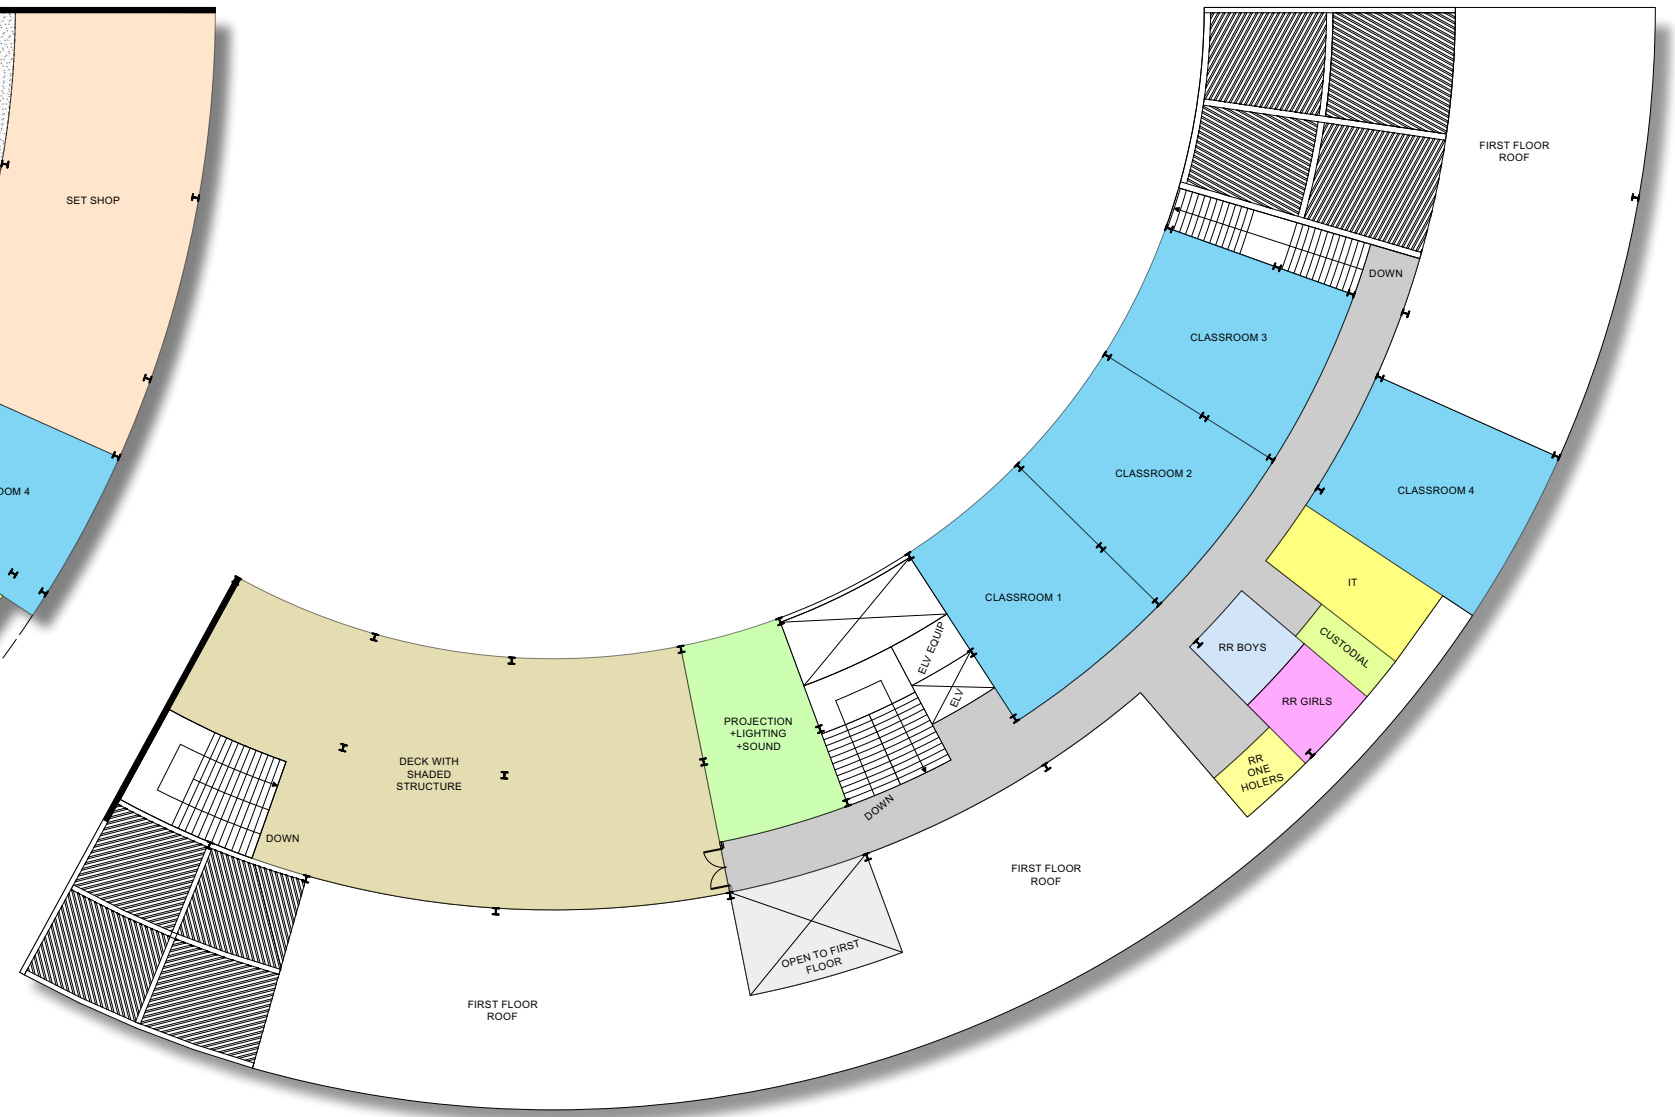

RIGHT ISOMETRIC

LEFT ISOMETRIC

RIGHT REAR ISOMETRIC

LEFT REAR ISOMETRIC

CERRILLOS RD

CERRILLOS RD

PAOLO SOLERI AMPHITHEATER - FIRST FLOOR  
SCALE 1":30'

PAOLO SOLERI AMPHITHEATER - SECOND FLOOR  
SCALE 1":30'

GREEN ROOM + RESTROOMS (UNDER EXISTING ROOF)

SANTA FE INDIAN SCHOOL  
RENDER 1

SANTA FE INDIAN SCHOOL  
RENDER 2

SANTA FE INDIAN SCHOOL  
RENDER 3

SANTA FE INDIAN SCHOOL  
RENDER 4

SANTA FE INDIAN SCHOOL  
RENDER 5