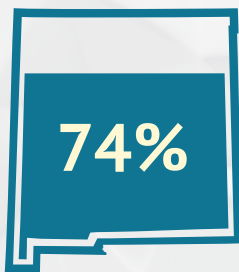

of recent graduates currently practice in New Mexico

CONTACT

Mary Alice Scott
mscott@nmpctc.org
336-512-0573

Nicole Mandall
nmandall@nmpctc.org
575-597-0345

Lezley Alba
lalba@nmpctc.org
575-652-0960