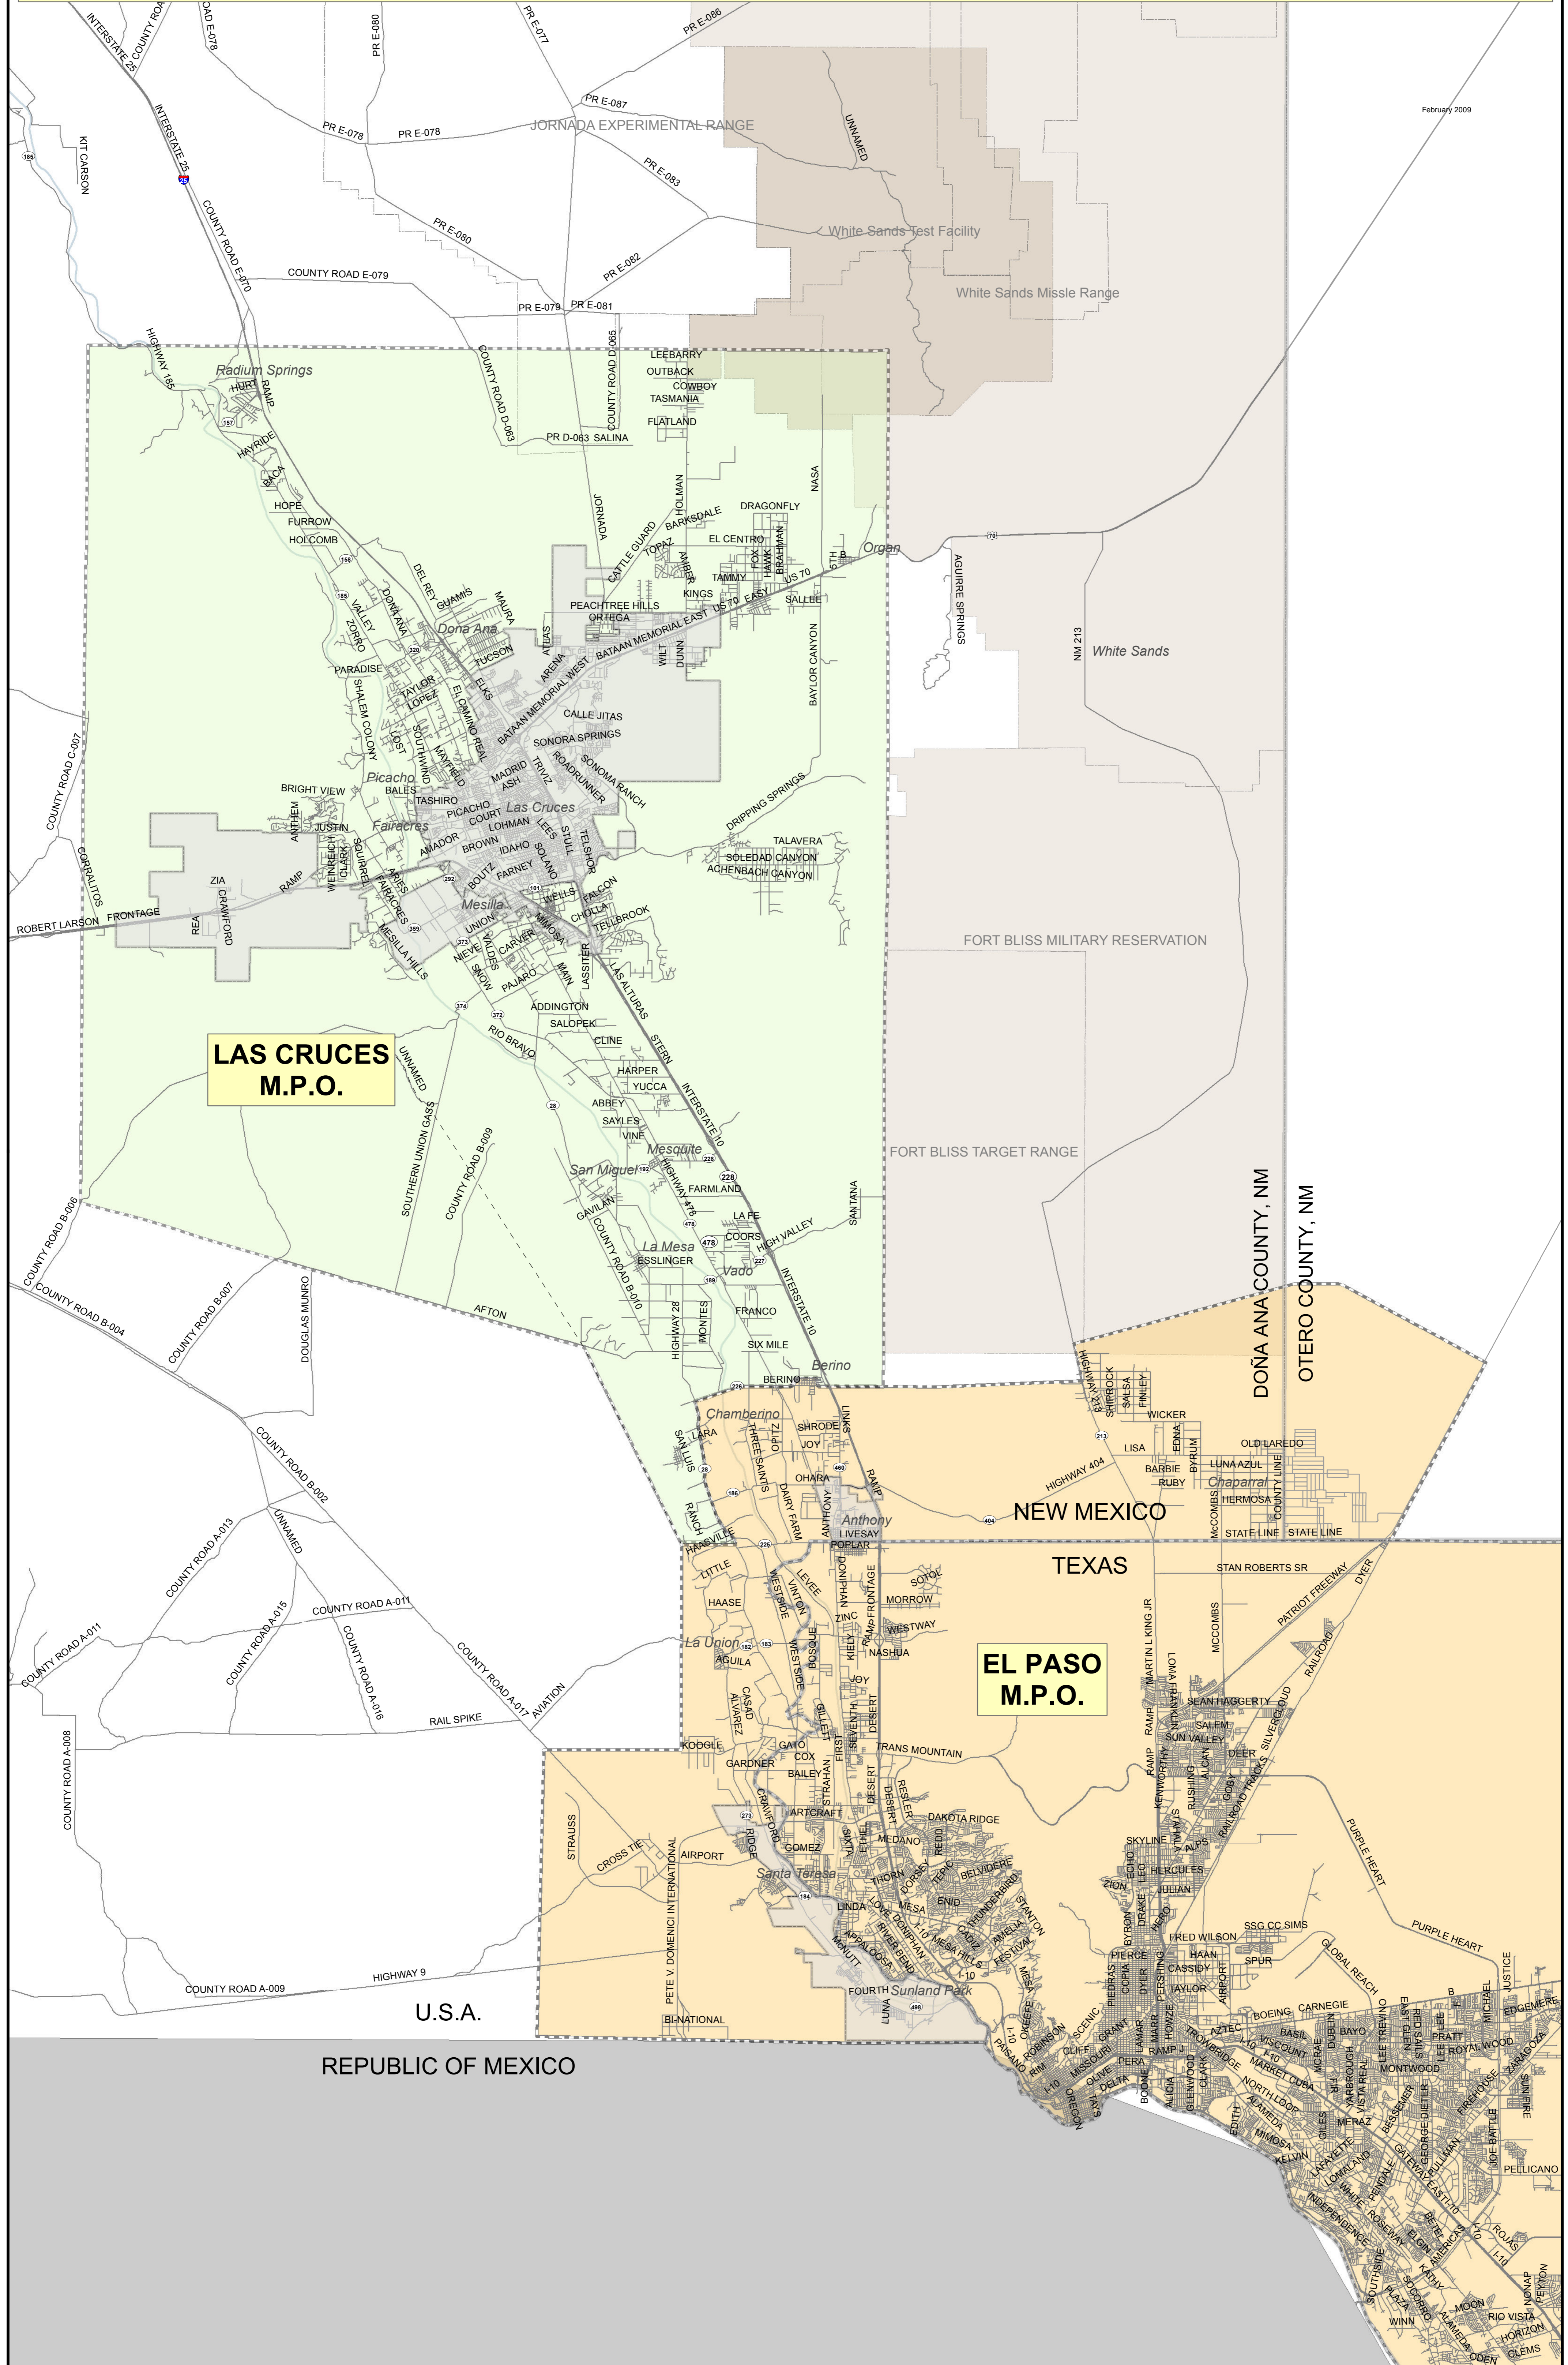

LAS CRUCES AND EL PASO METROPOLITAN PLANNING AREAS

February 2009

**LAS CRUCES
M.P.O.**

**EL PASO
M.P.O.**

DOÑA ANA COUNTY, NM
OTERO COUNTY, NM

NEW MEXICO

TEXAS

U.S.A.

REPUBLIC OF MEXICO