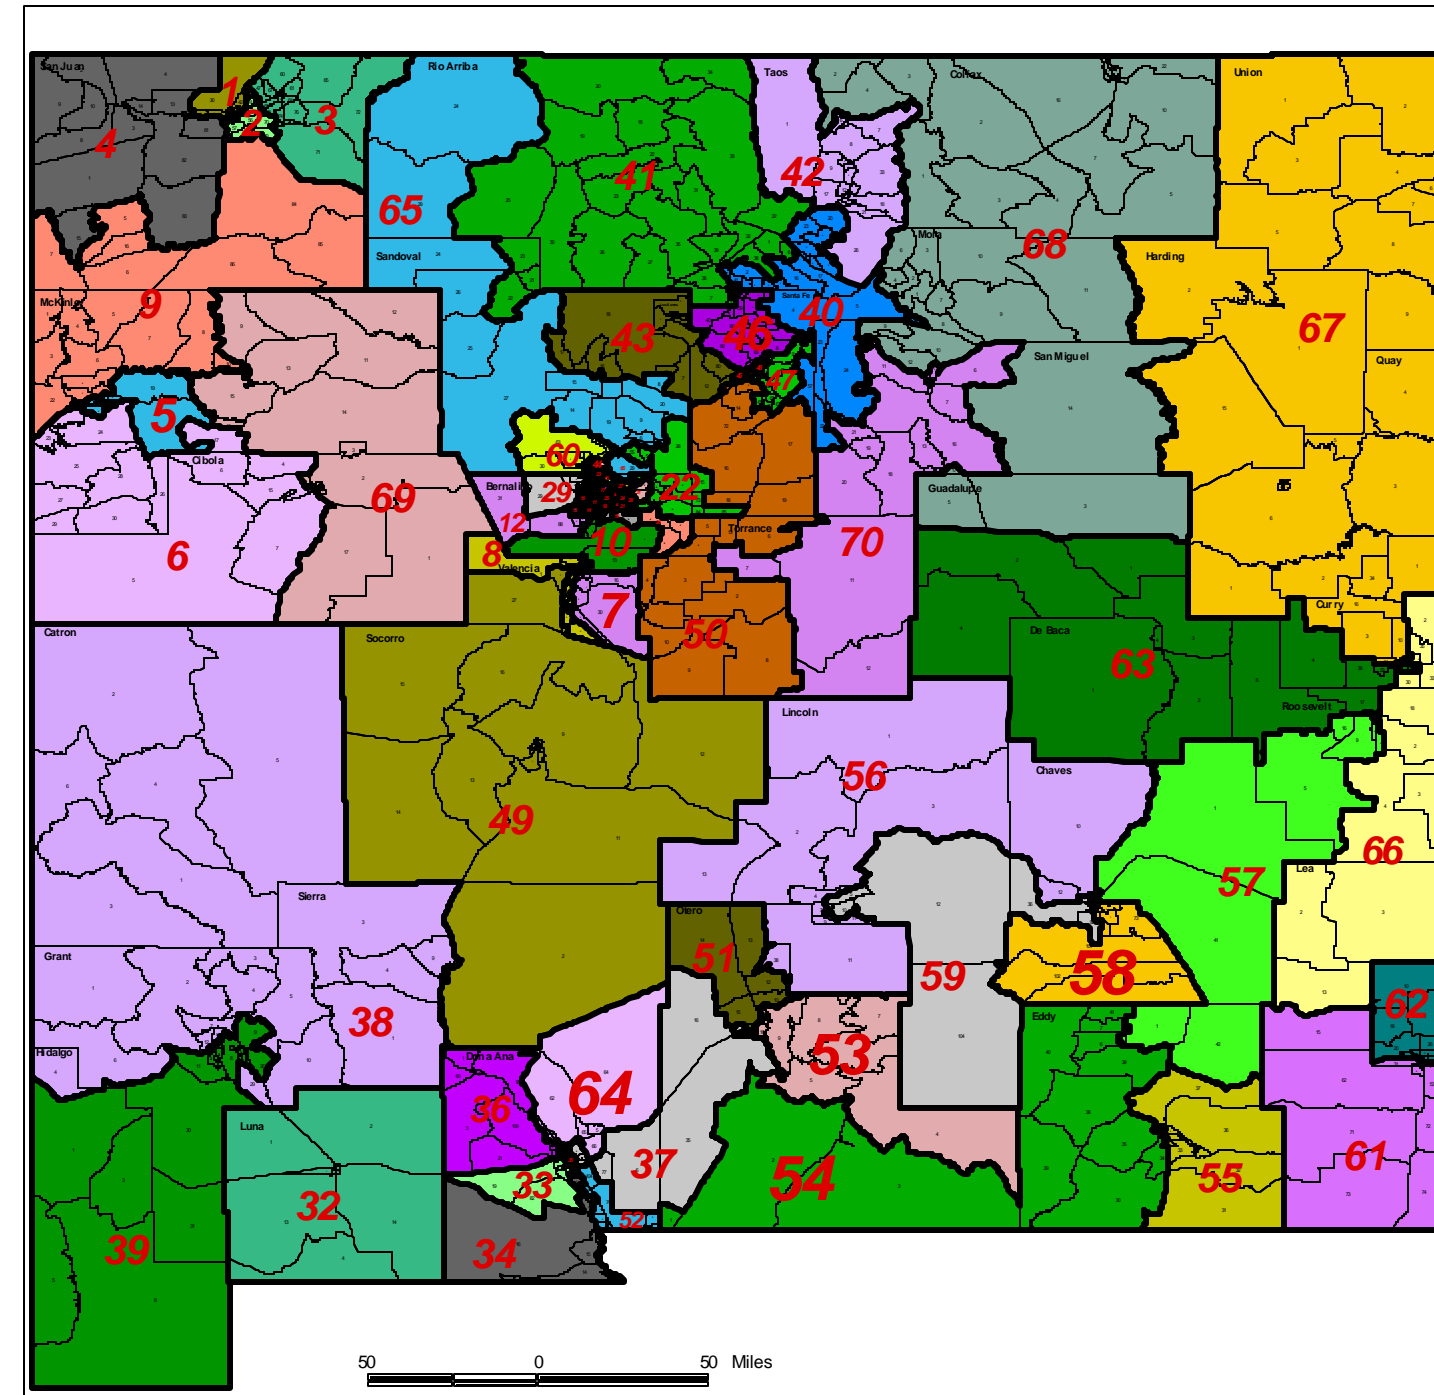

Albuquerque Metro House Districts

139087

2 0 2 4 Miles

- Precincts
- Counties
- Districts
- # Incumbents

New Mexico

Central Valencia Co.