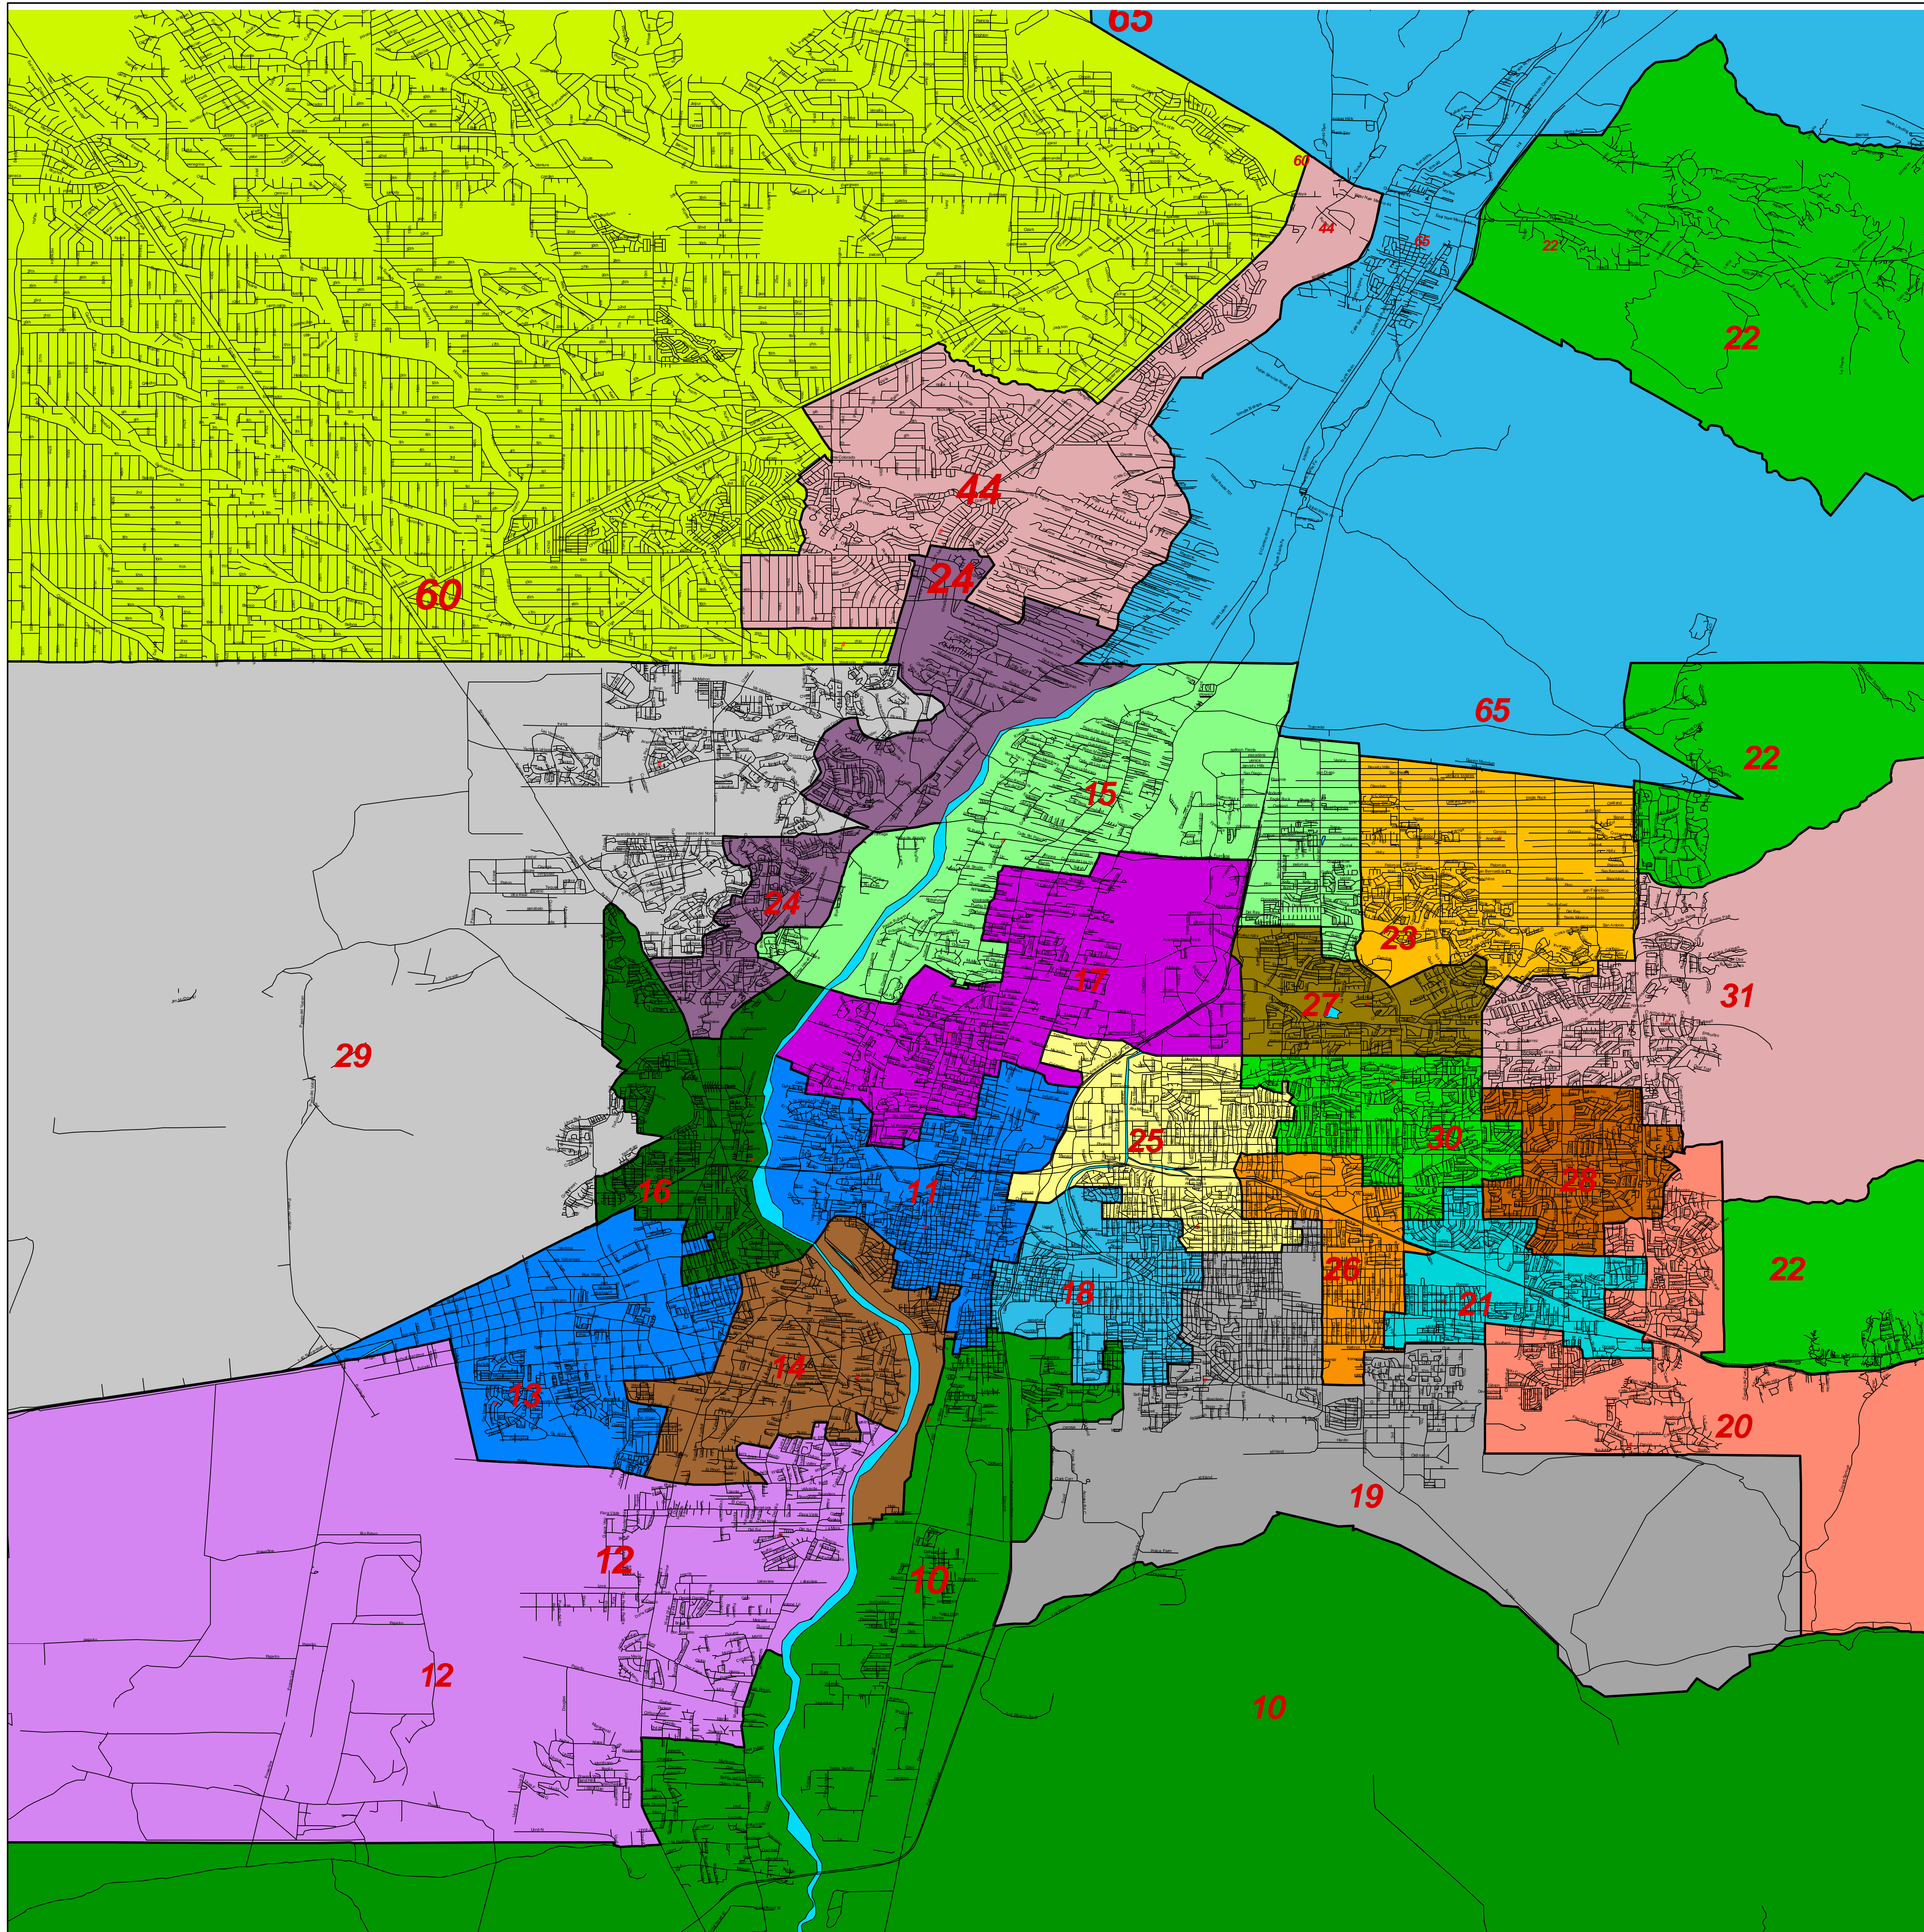

Albuquerque Metro House Districts

139087

2 0 2 4 Miles

- Precincts
- Counties
- Districts
- # Incumbents

New Mexico

Central Valencia Co.