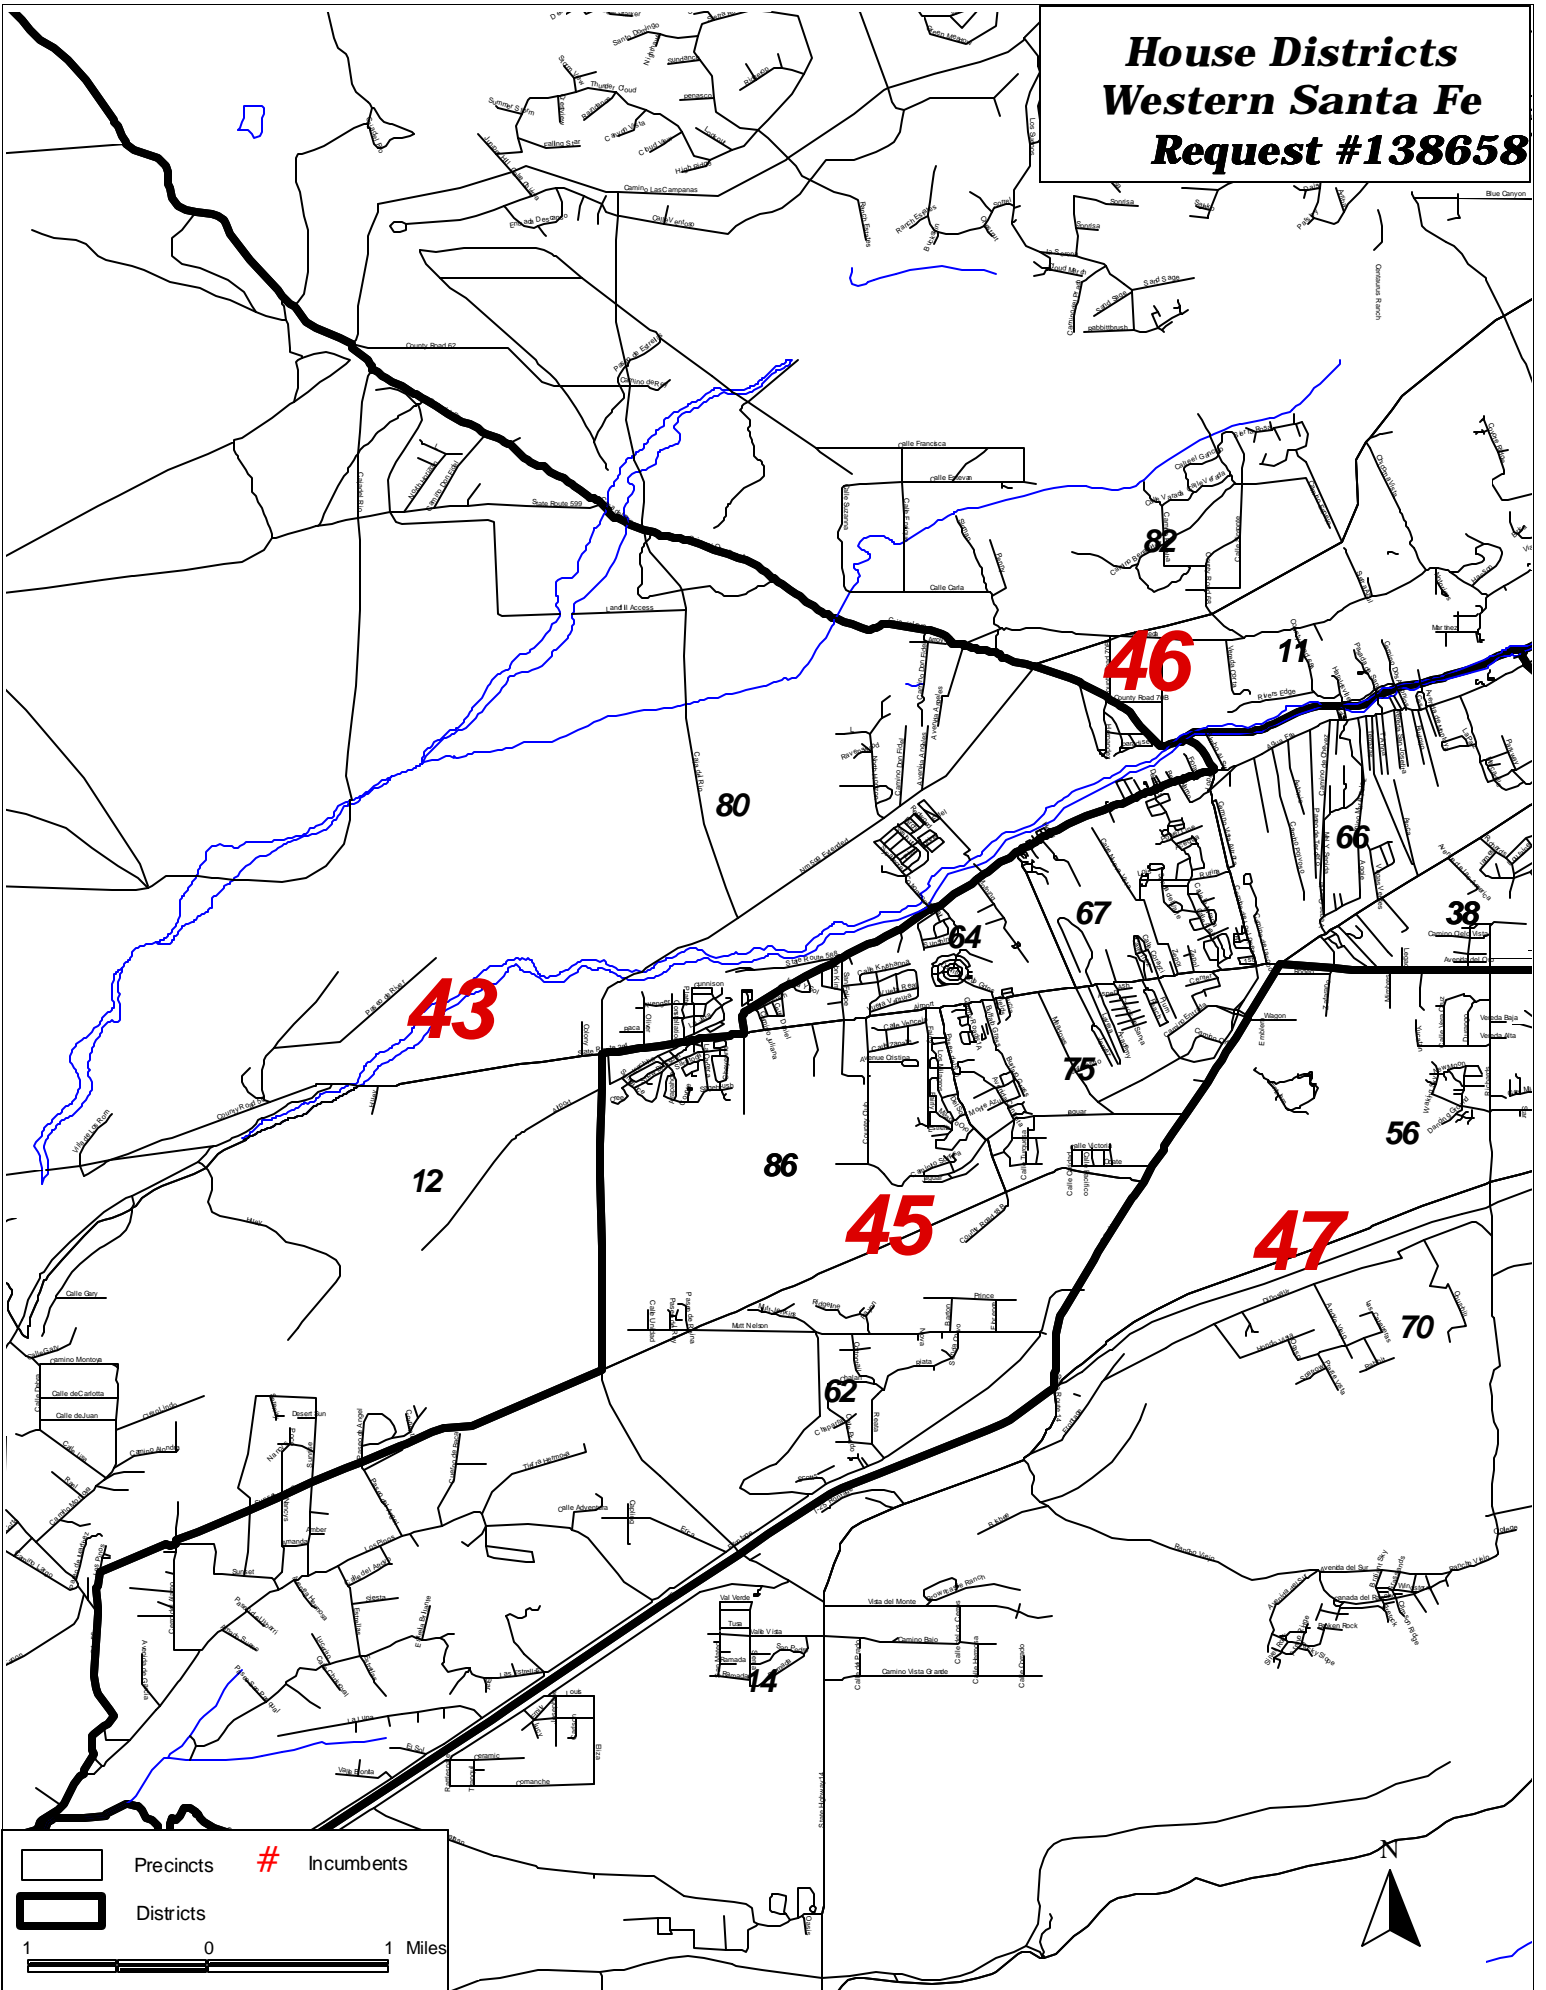

House Districts Western Santa Fe Request #138658

	Precincts	#	Incumbents
	Districts		

1 0 1 Miles