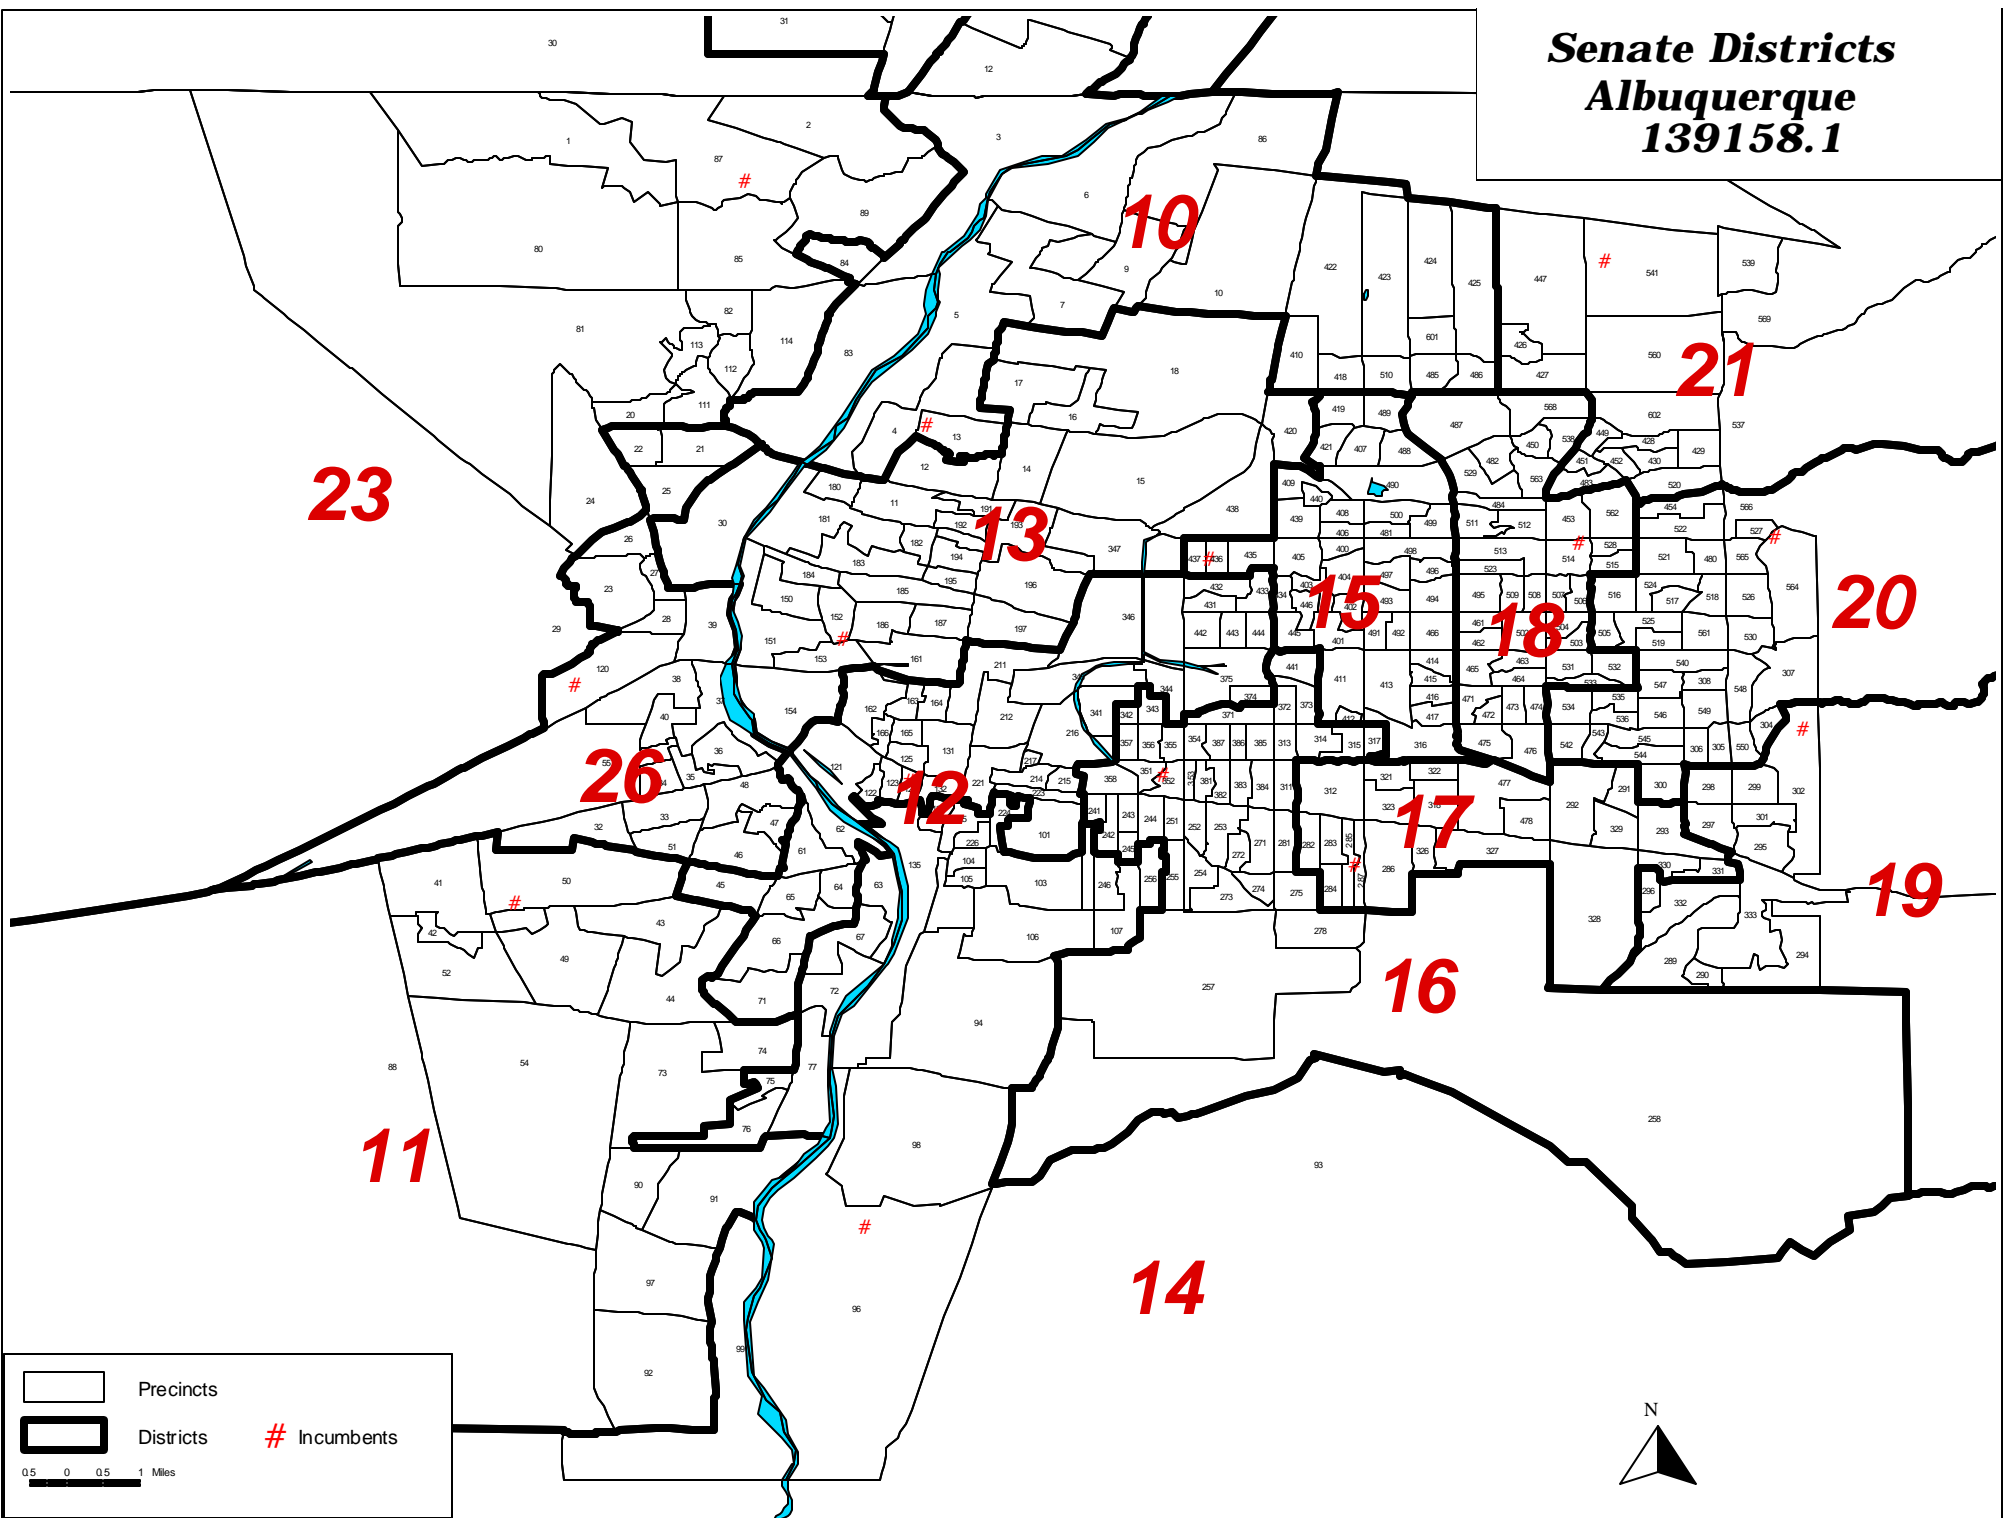

Senate Districts Albuquerque 139158.1

Legend:
Precincts
Districts
Incumbents

Scale: 0.5 0 0.5 1 Miles