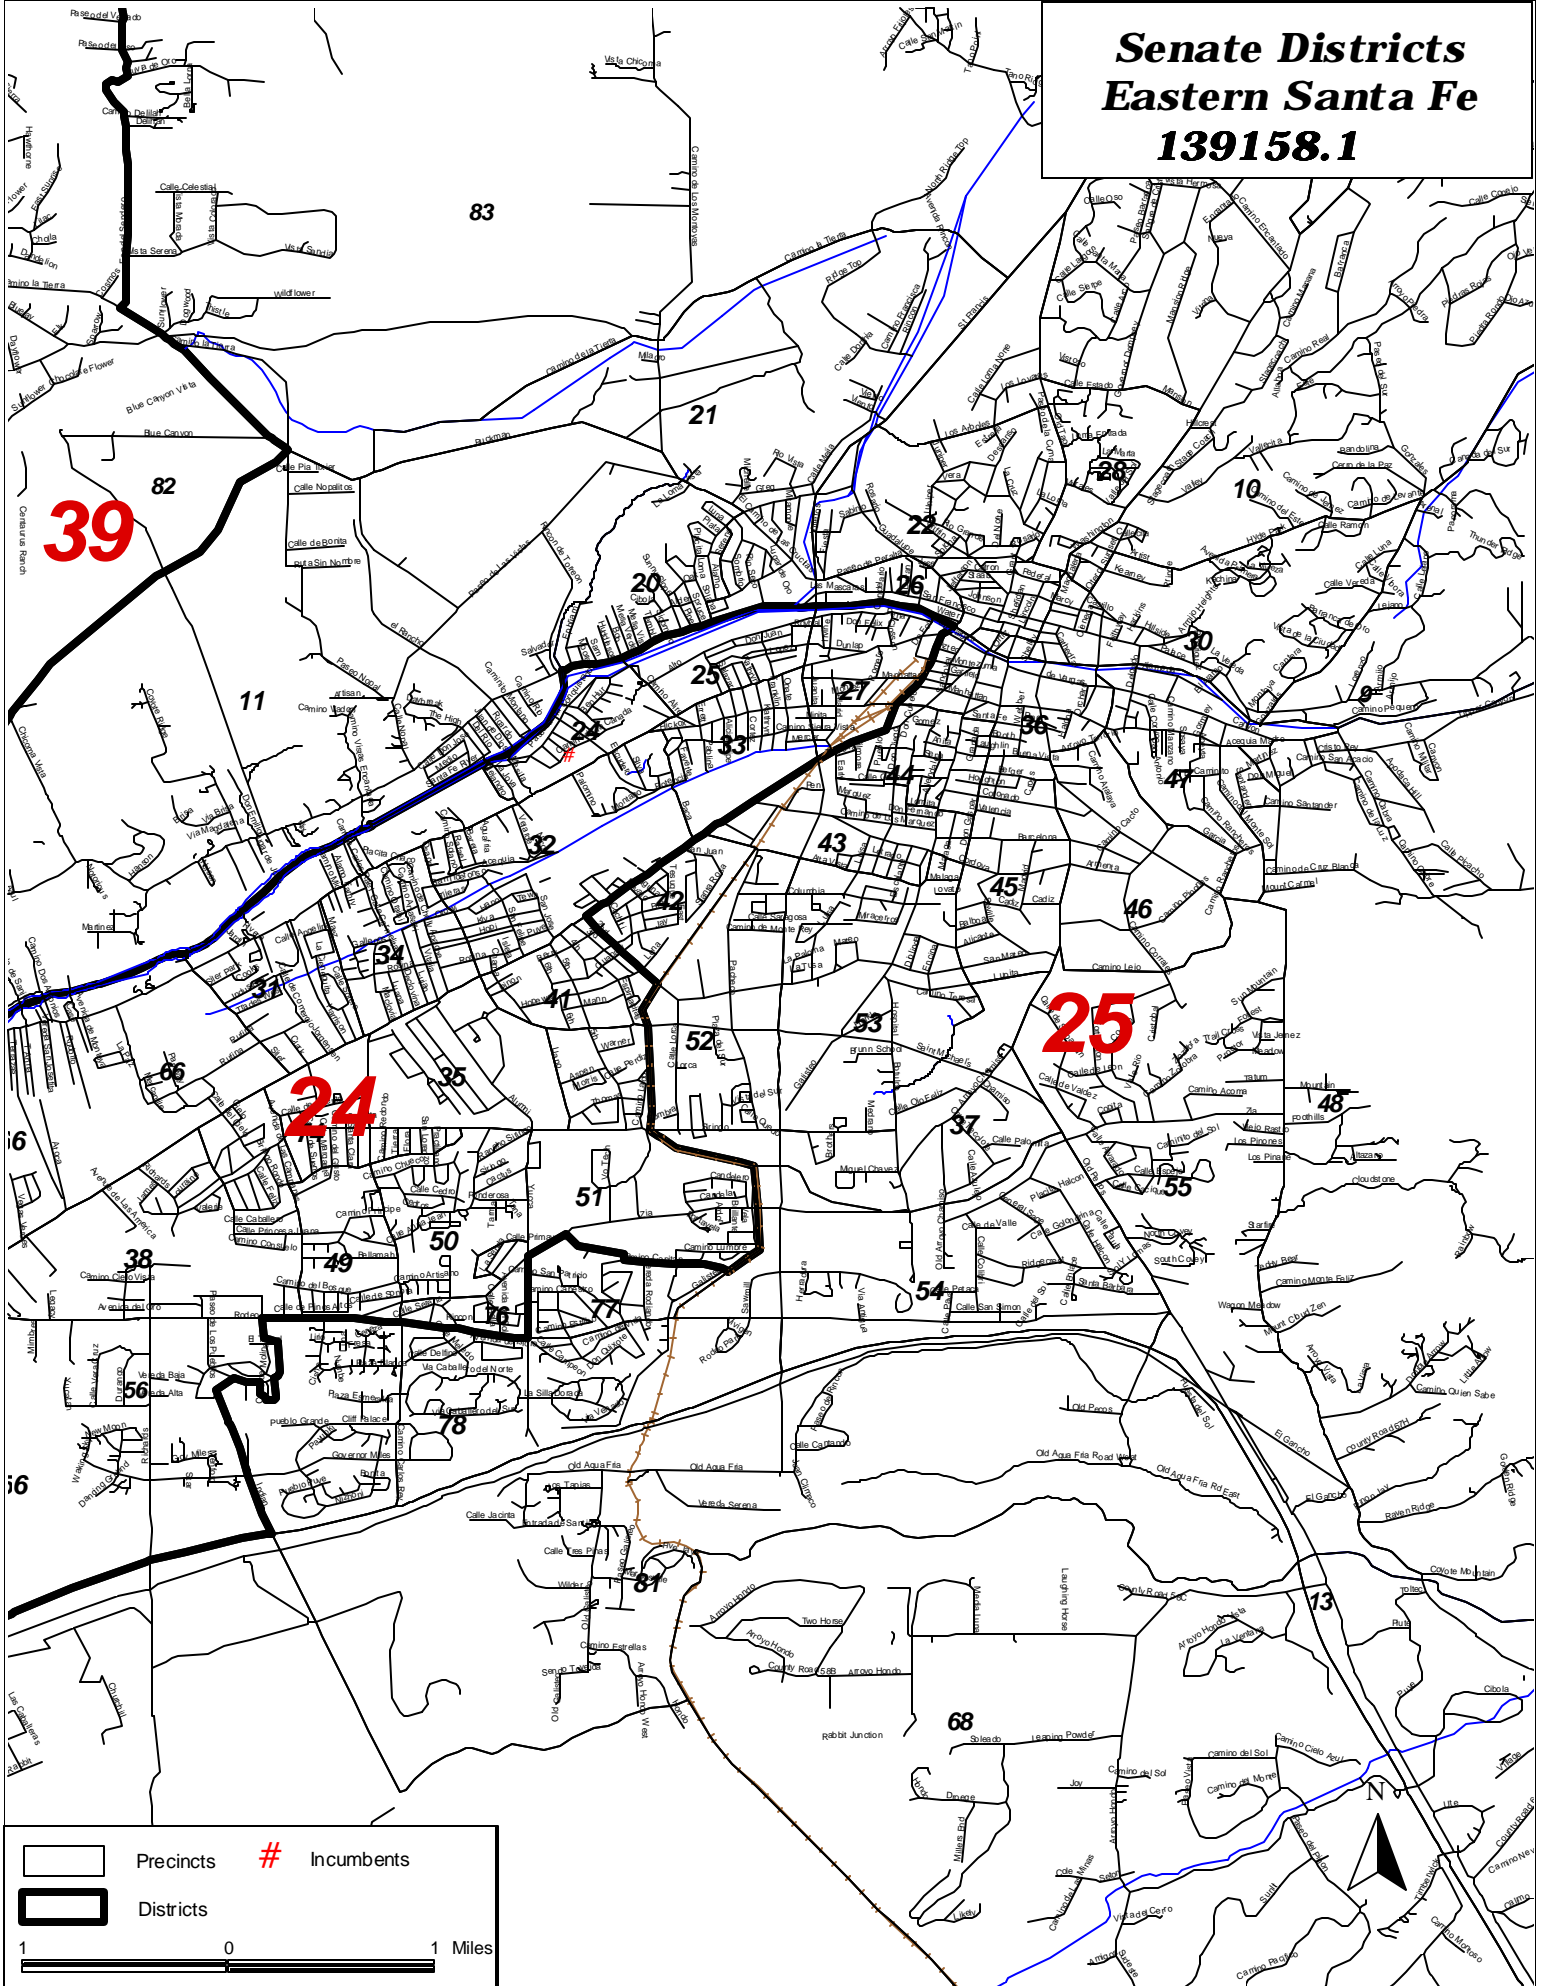

Senate Districts Eastern Santa Fe 139158.1

	Precincts		Incumbents
	Districts		

1 0 1 Miles