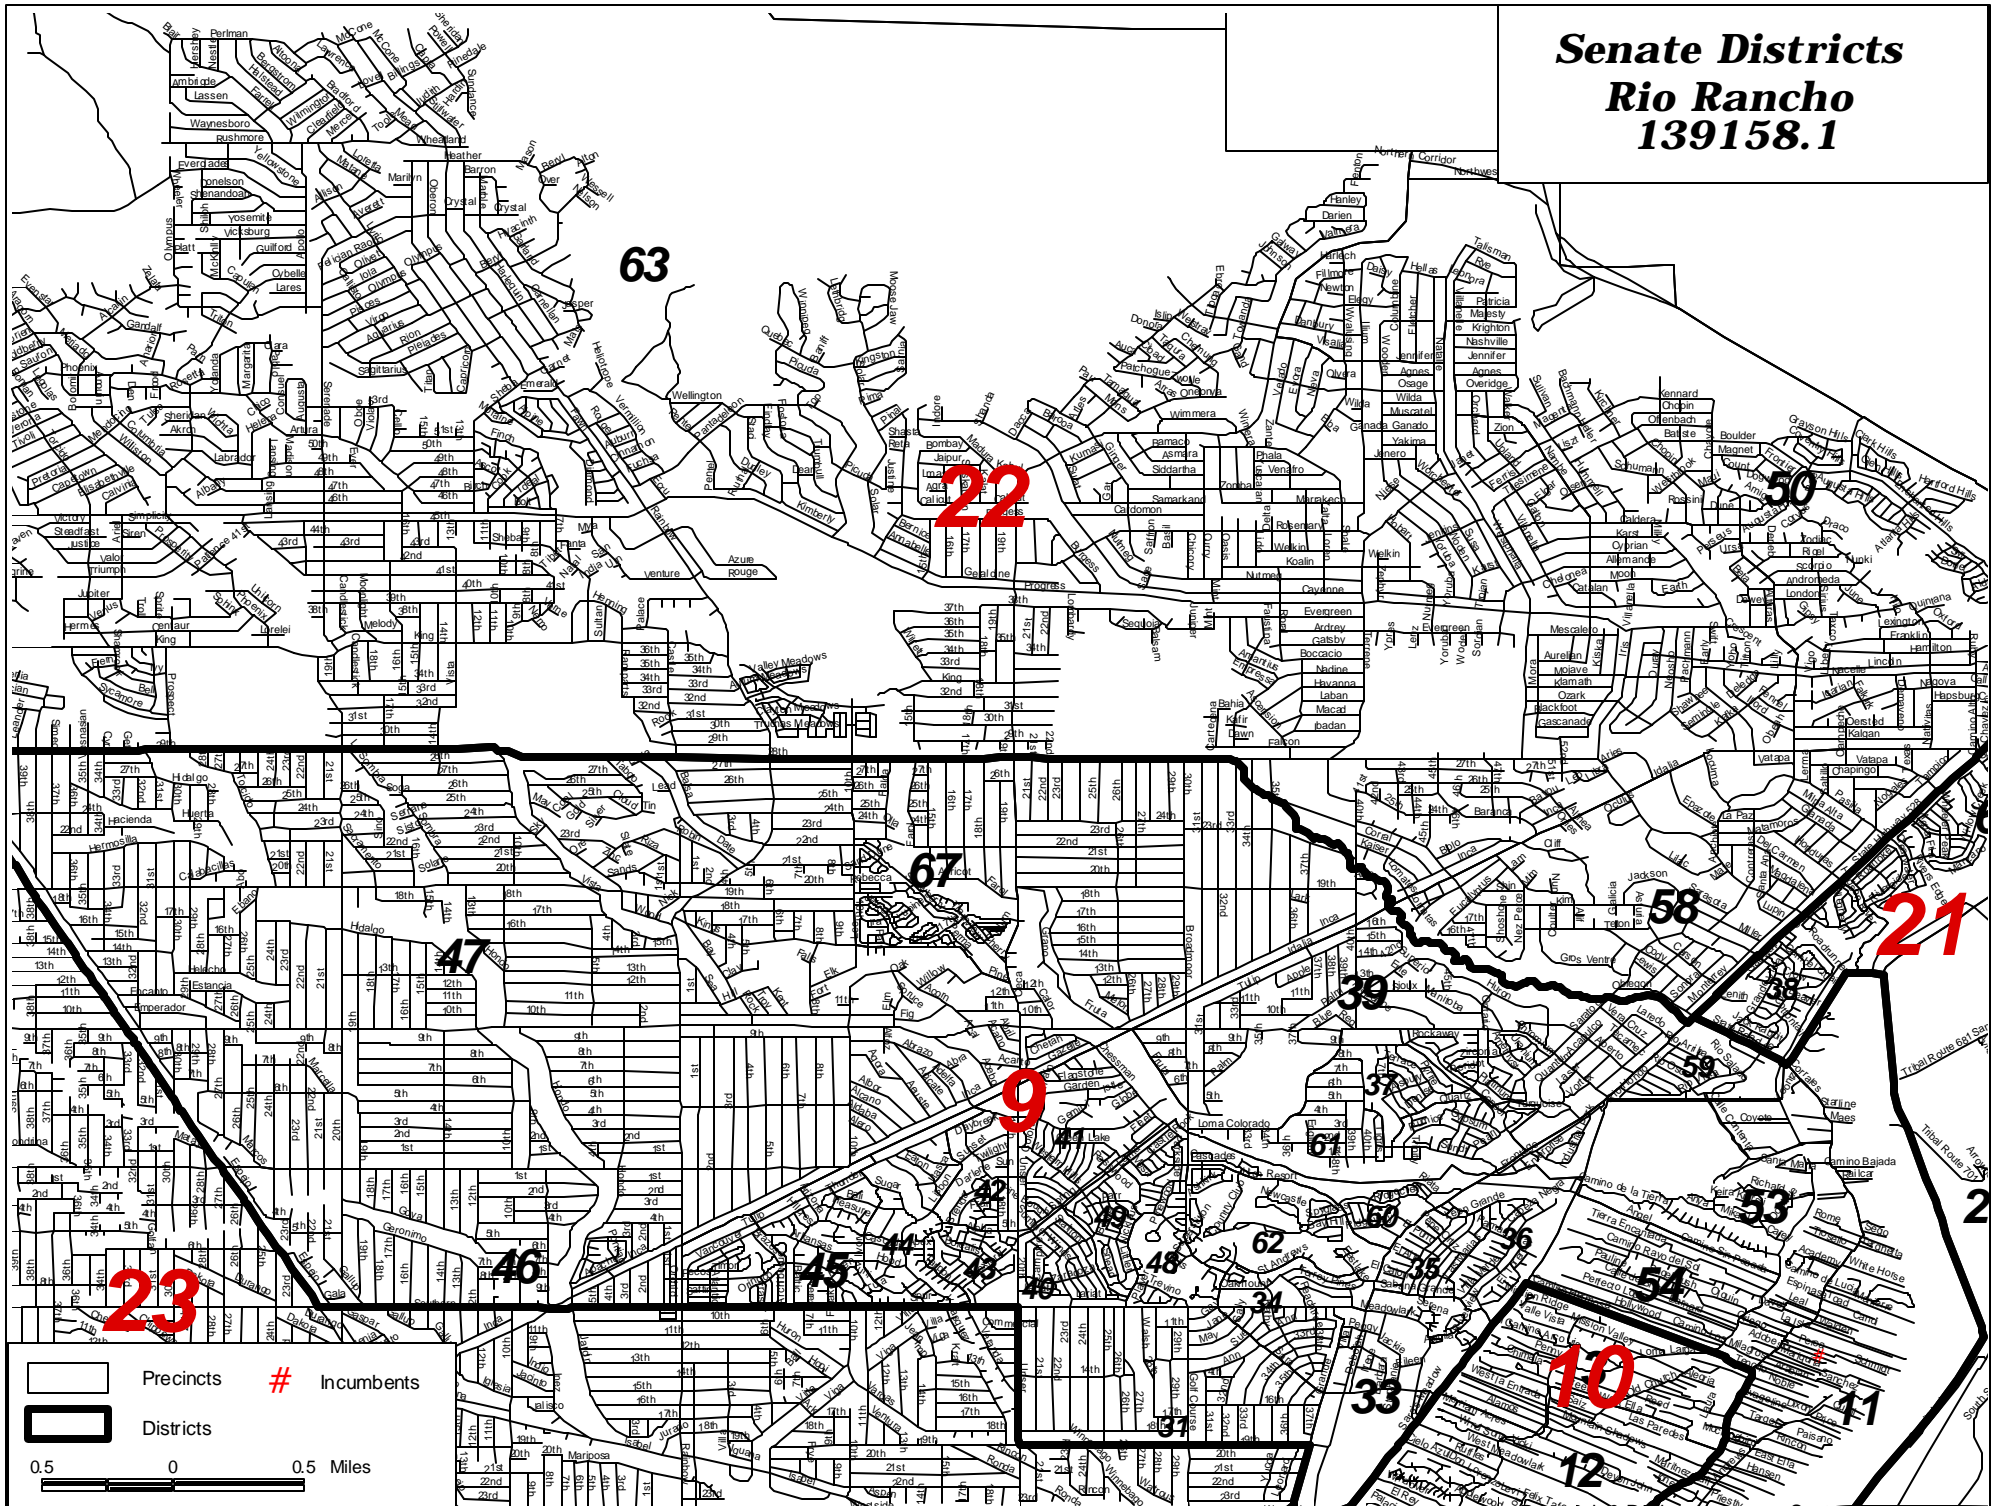

Senate Districts Rio Rancho 139158.1

▭ Precincts # Incumbents
▭ Districts