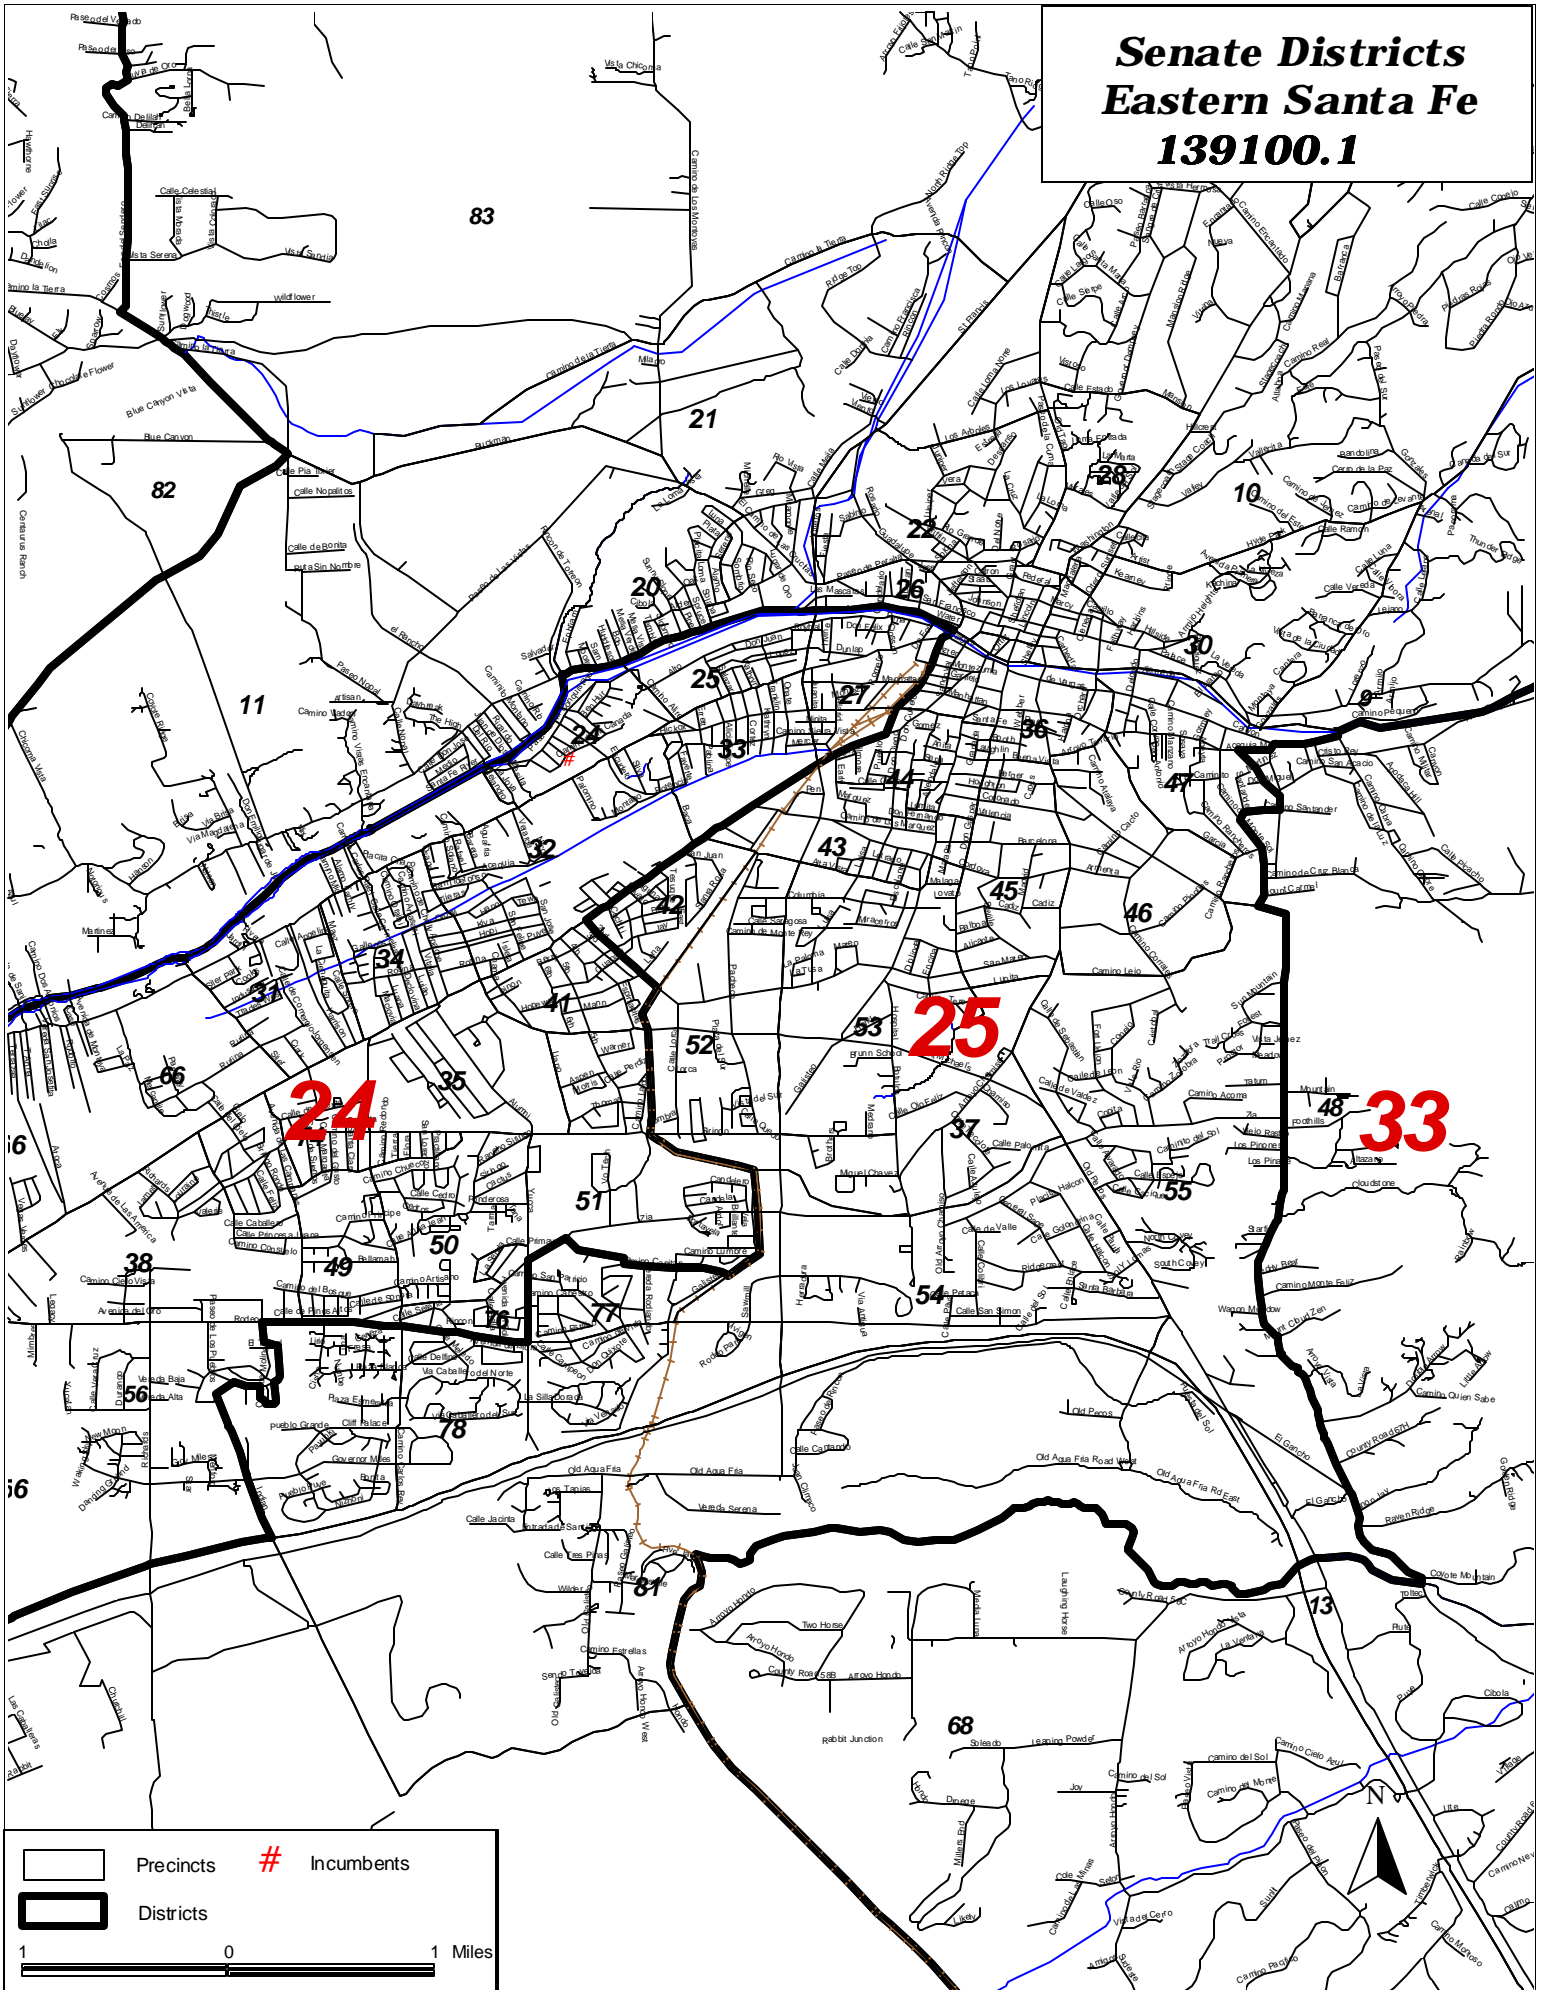

Senate Districts Eastern Santa Fe 139100.1

Precincts # Incumbents
 Districts

1 0 1 Miles